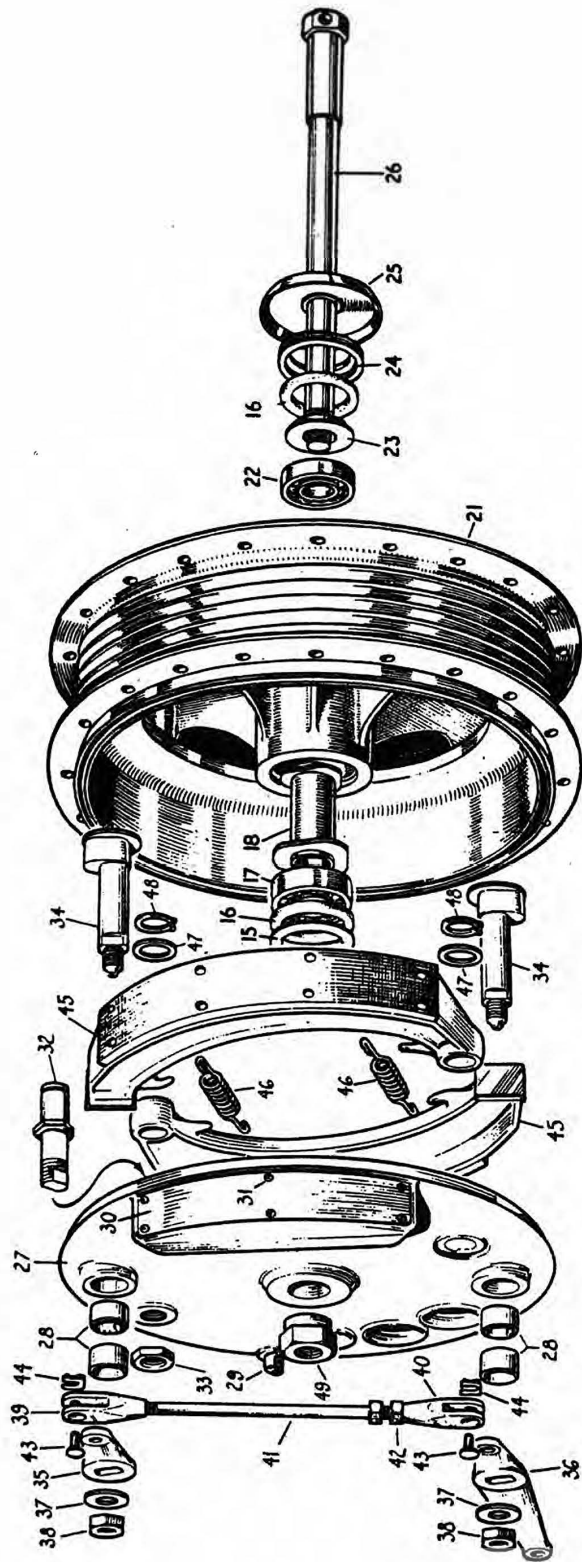

CLASSIC
L FRONT WHEEL
BIKE SPARES