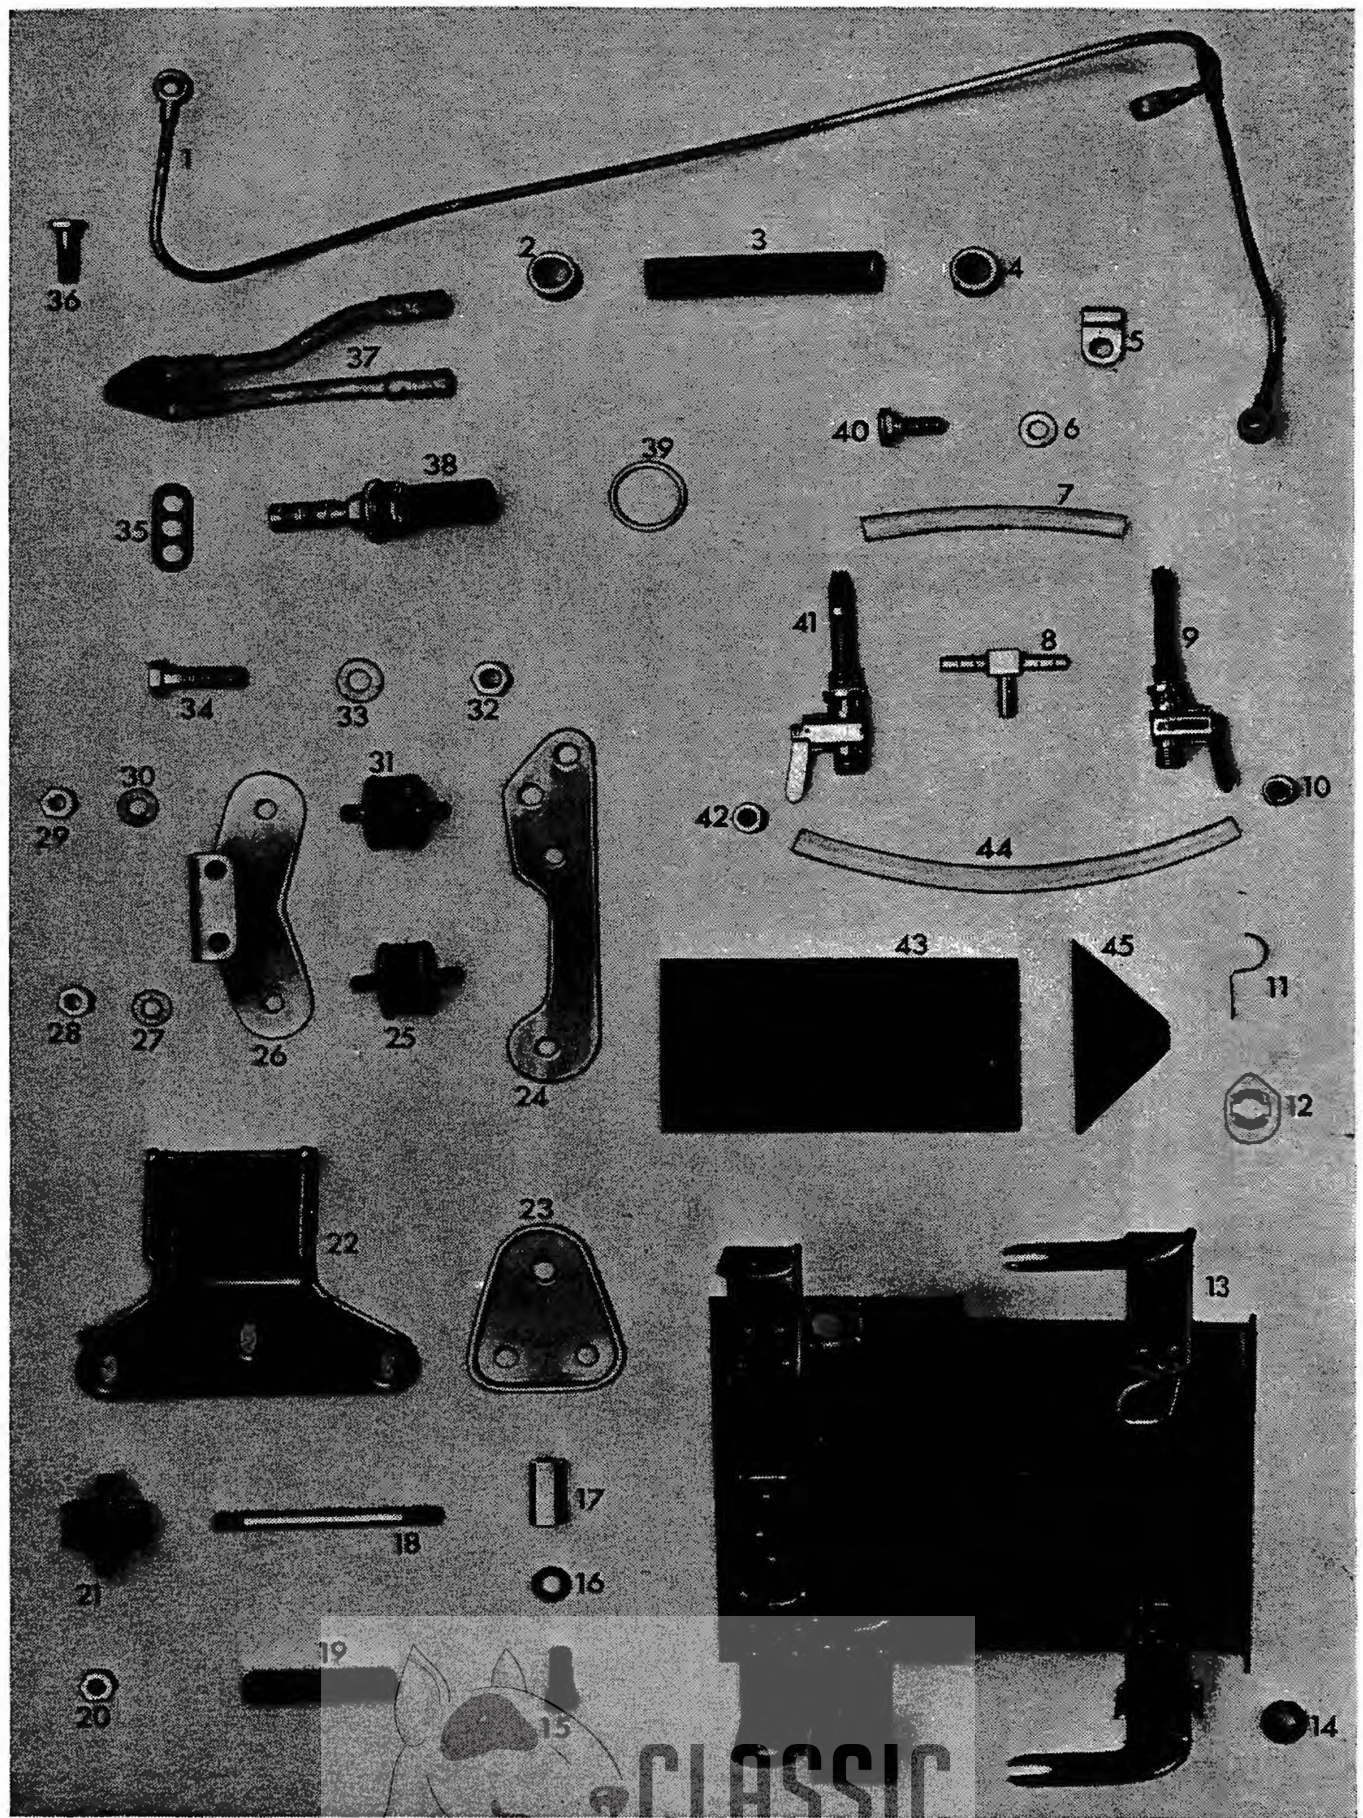

CLASSIC
OIL PIPES
BIKE SPARES