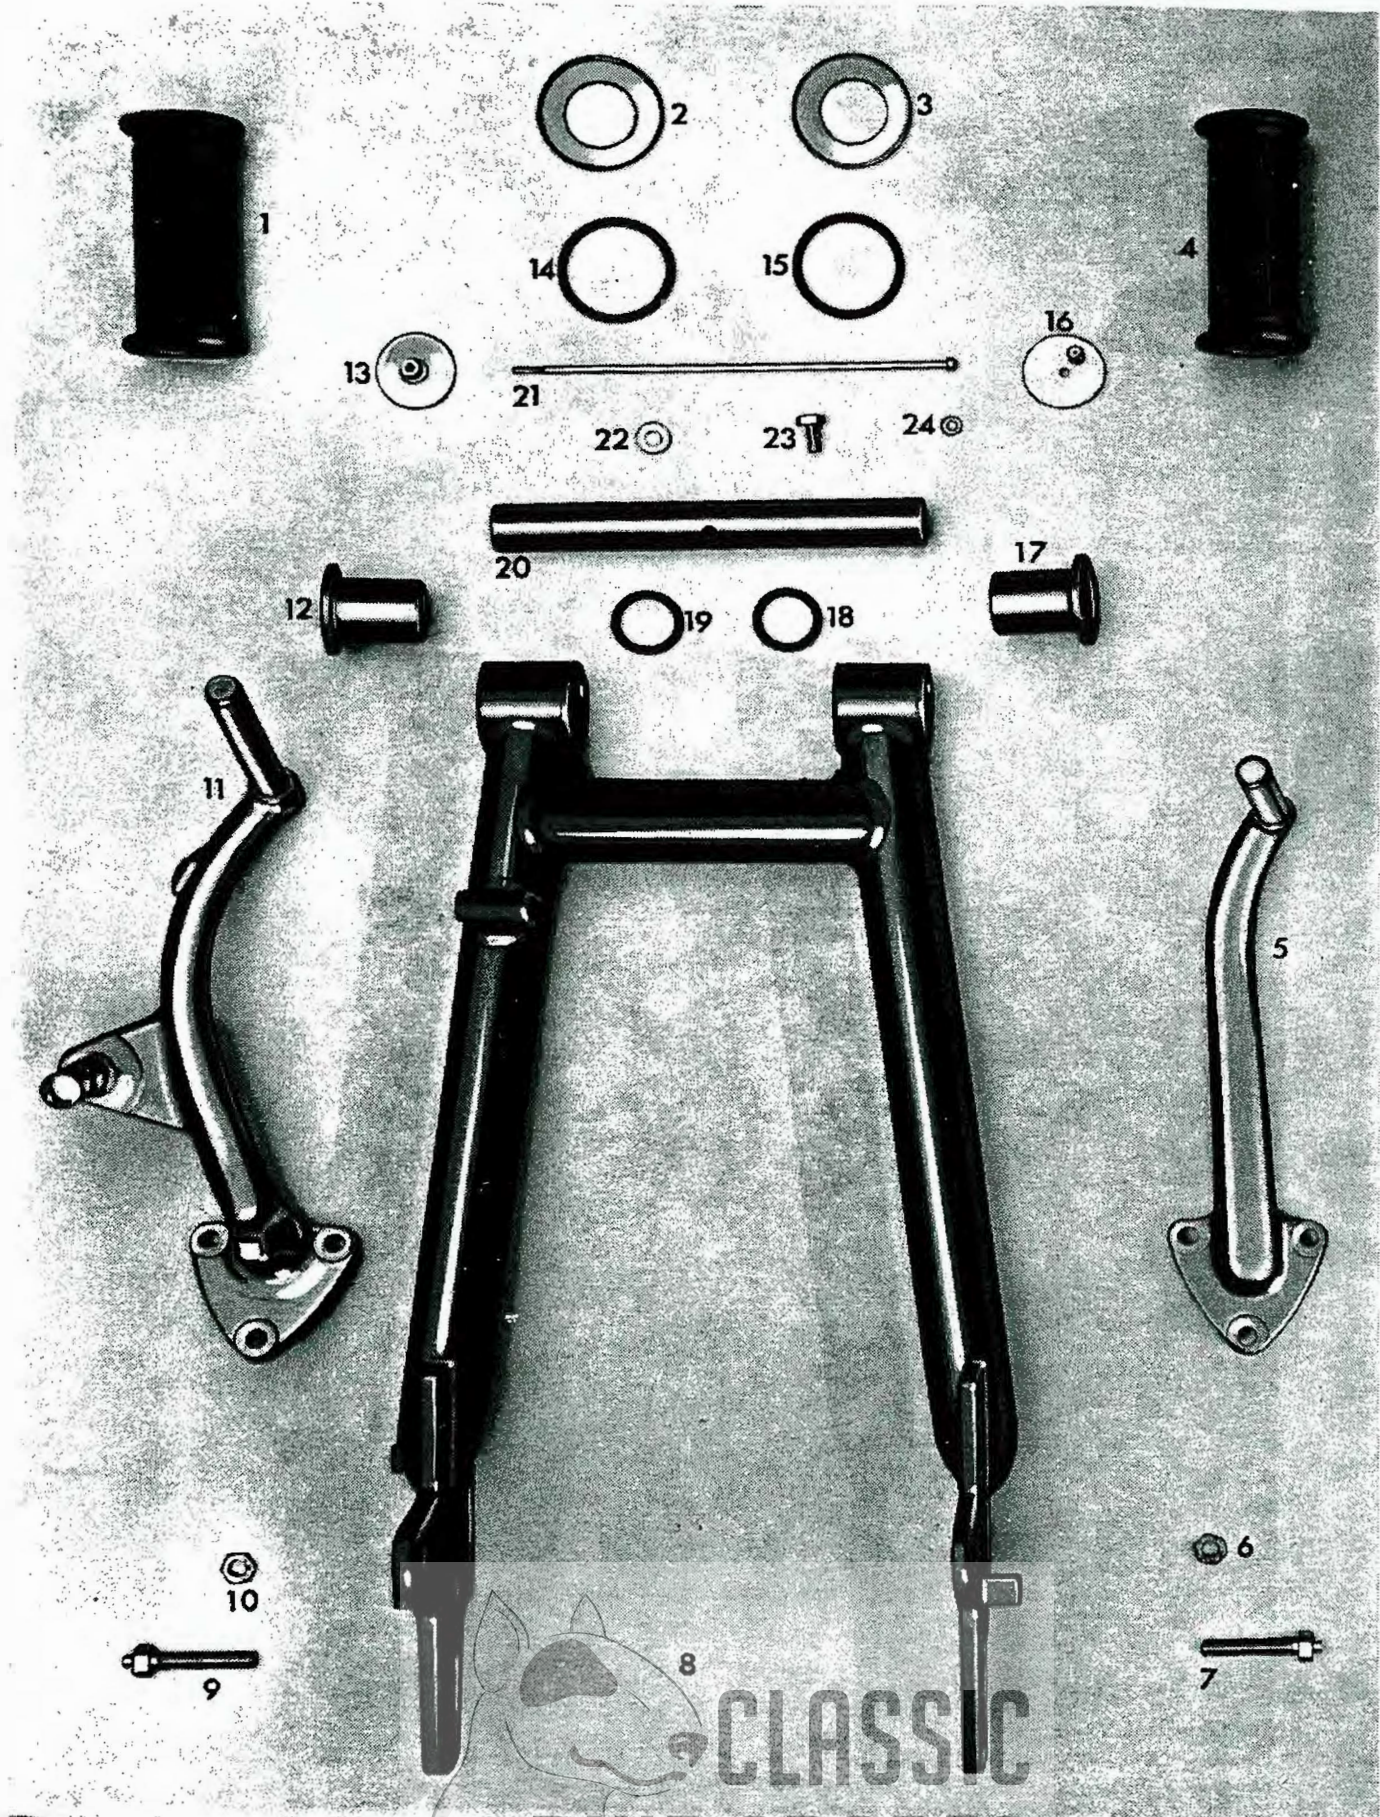

CLASSIC
BIKE SPARES

F SWINGING ARM