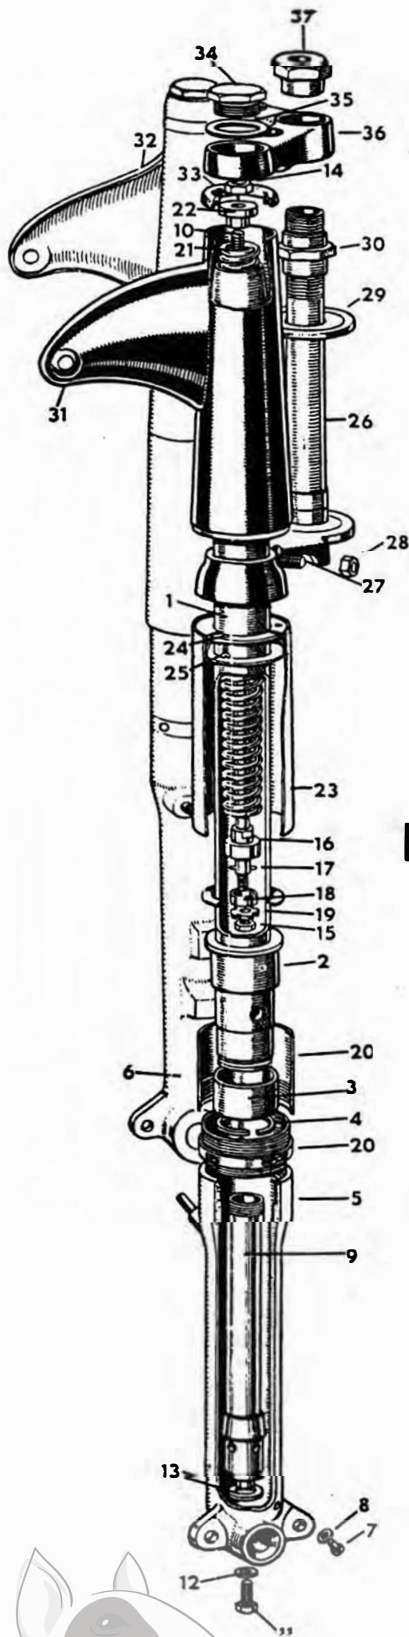

PLATE C

CLASSIC
BIKE SPARES