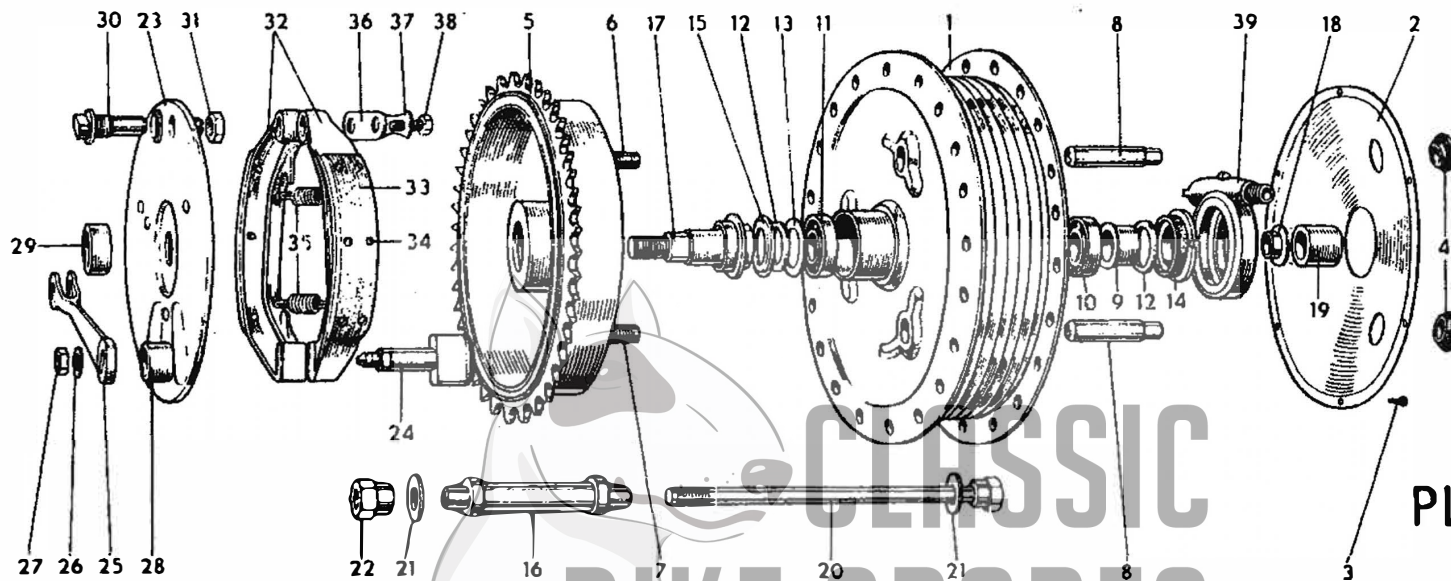

PLATE G

CLASSIC
BIKE SPARES