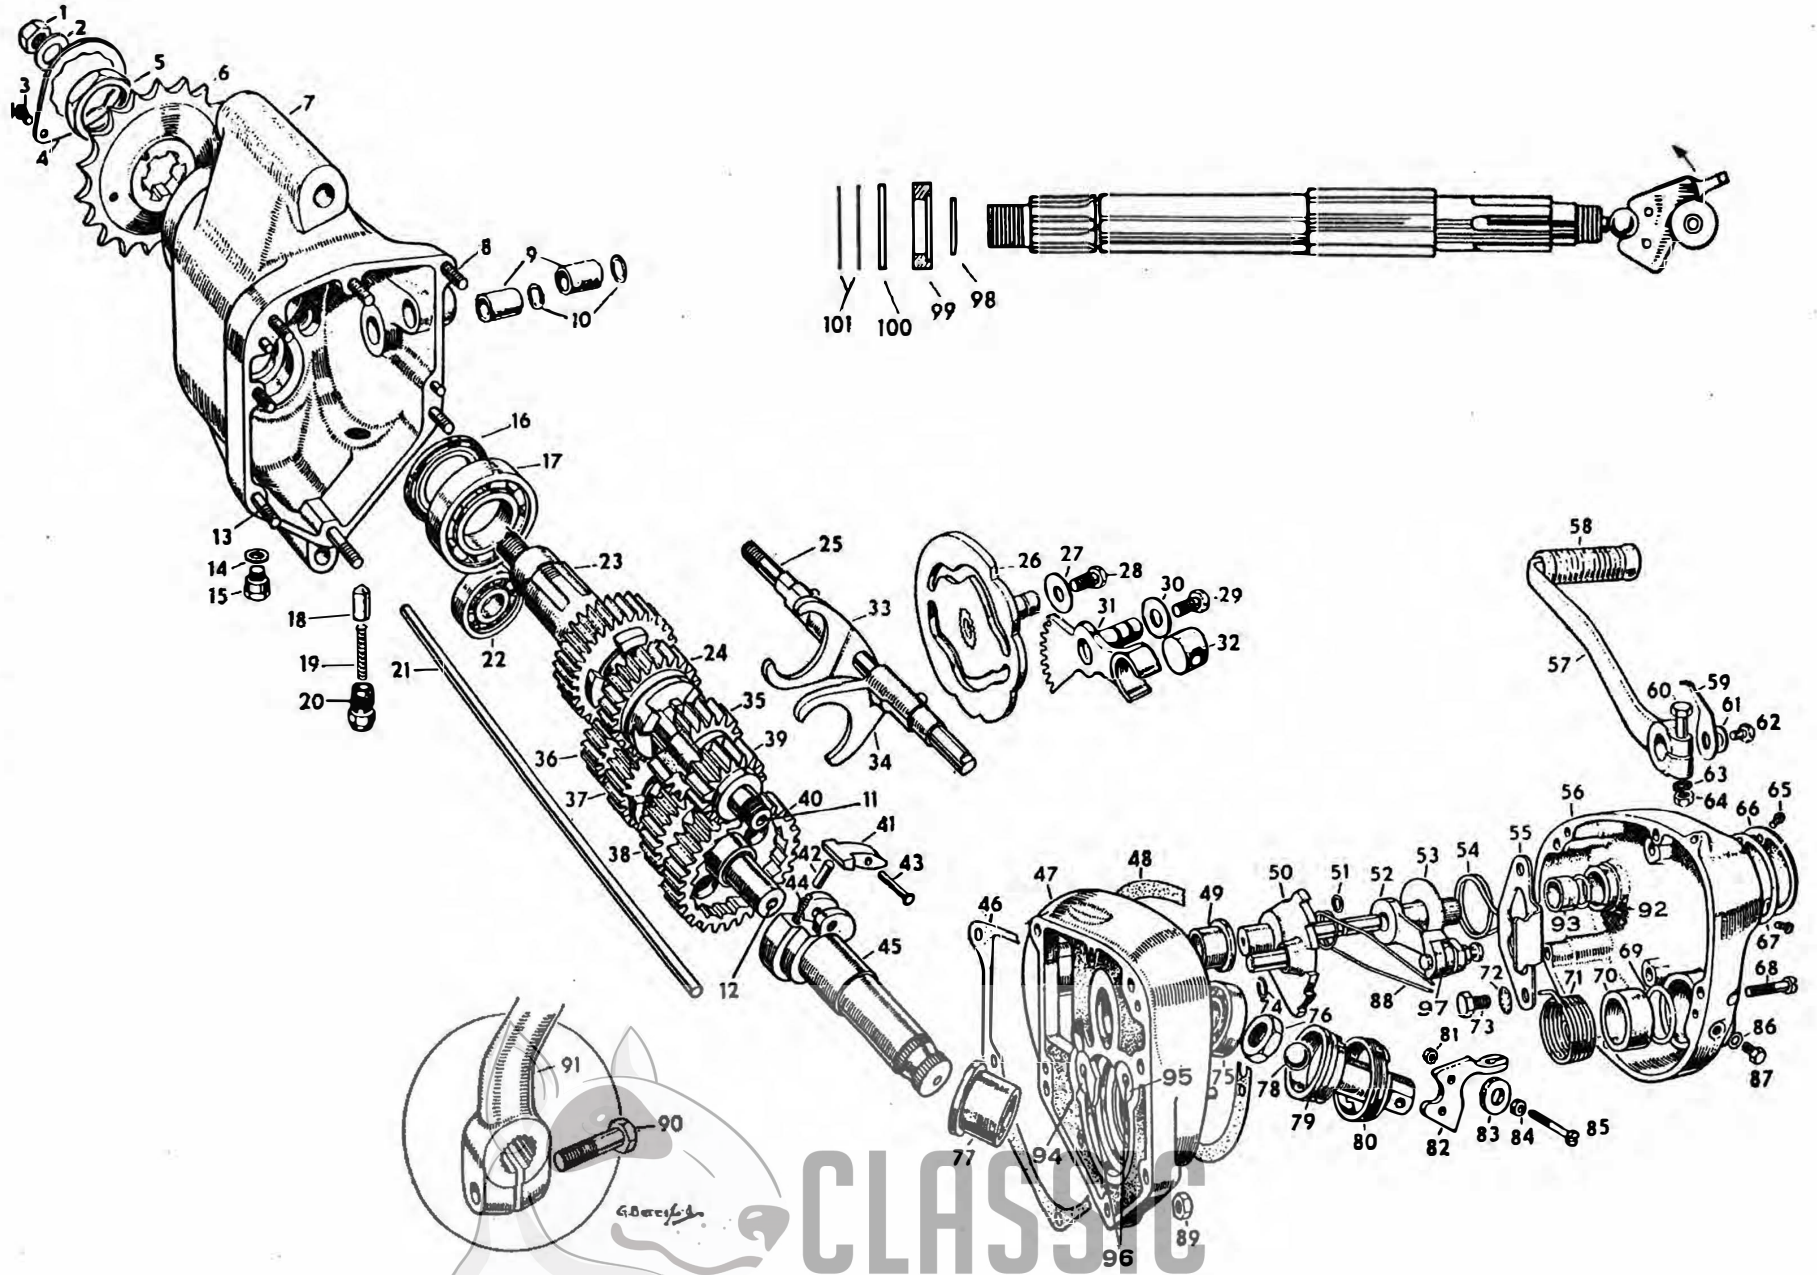

D GEARBOX

12

CLASSIC
BIKE SPARES