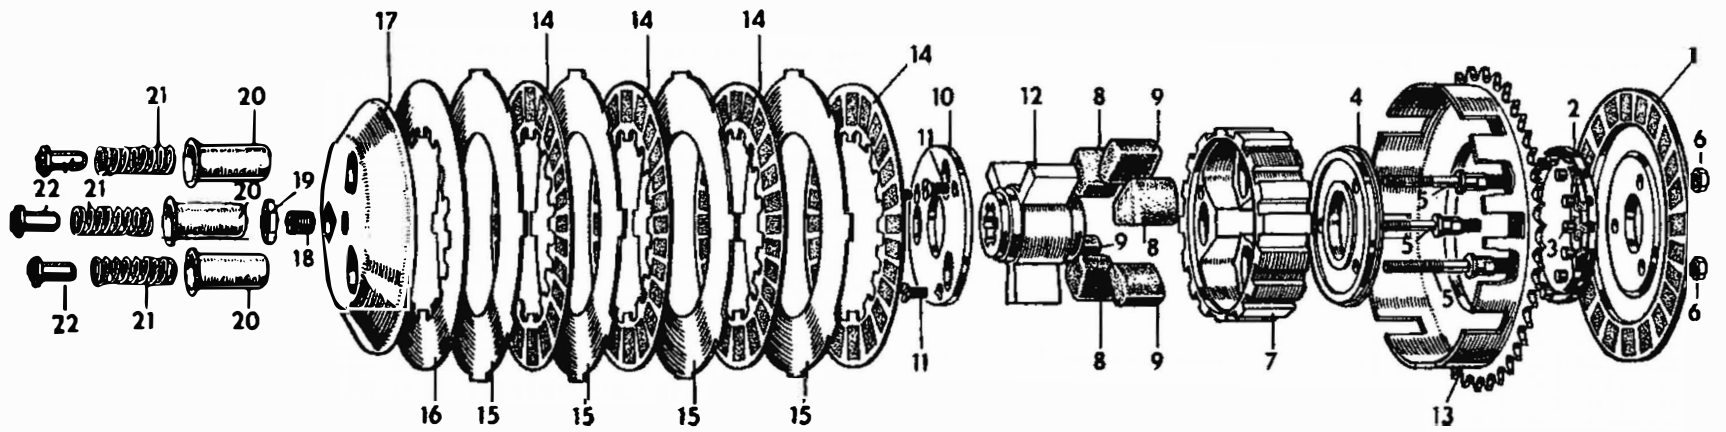

PLATE E

**CLASSIC
BIKE SPARES**

PLATE No.	PART No.	DESCRIPTION	QTY.	MODEL
D17	040022	Fork, selector	2	All
D16	040035	Shaft, selector fork	1	All
D48	040111	Gear, ratchet assembly	1	All
D23	040078	Roller, knuckle pin	1	All
D49	040038	Spring, pawl, gear change	1	All
—	040110	Carrier, pawl assembly	1	All
D51	040002	Carrier, pawl, only	1	All
D53	040067	Pin, pawl carrier	1	All
D52	040024	Pawl, footchange	1	All
—	040049	Circlip, for pawl	1	All
—	040066	Spindle, ratchet	1	All
D55	040479	Spring, return, gear change	1	All
D54	040135	Washer, return spring	1	All
D56	040052	Plate, stop, gear change	1	All
D57	041400	Screw, stop plate	2	All
D58	014117	Washer, shakeproof, for screw	2	All
D59	041311	Pedal, footchange	1	All
D60	040086	Rubber, footchange pedal	1	All
D61	040105	Bolt, for pedal	1	All
D62	045062	Washer, for bolt	1	All
D63	000005	Nut, for bolt	1	All
D64	040051	Indicator, gear	1	All
D65	040137	Screw, gear indicator	1	All
D66	000012	Washer, indicator screw	1	All
D24	040034	Plunger, camplate	1	All
D25	040442	Spring, for plunger	1	All