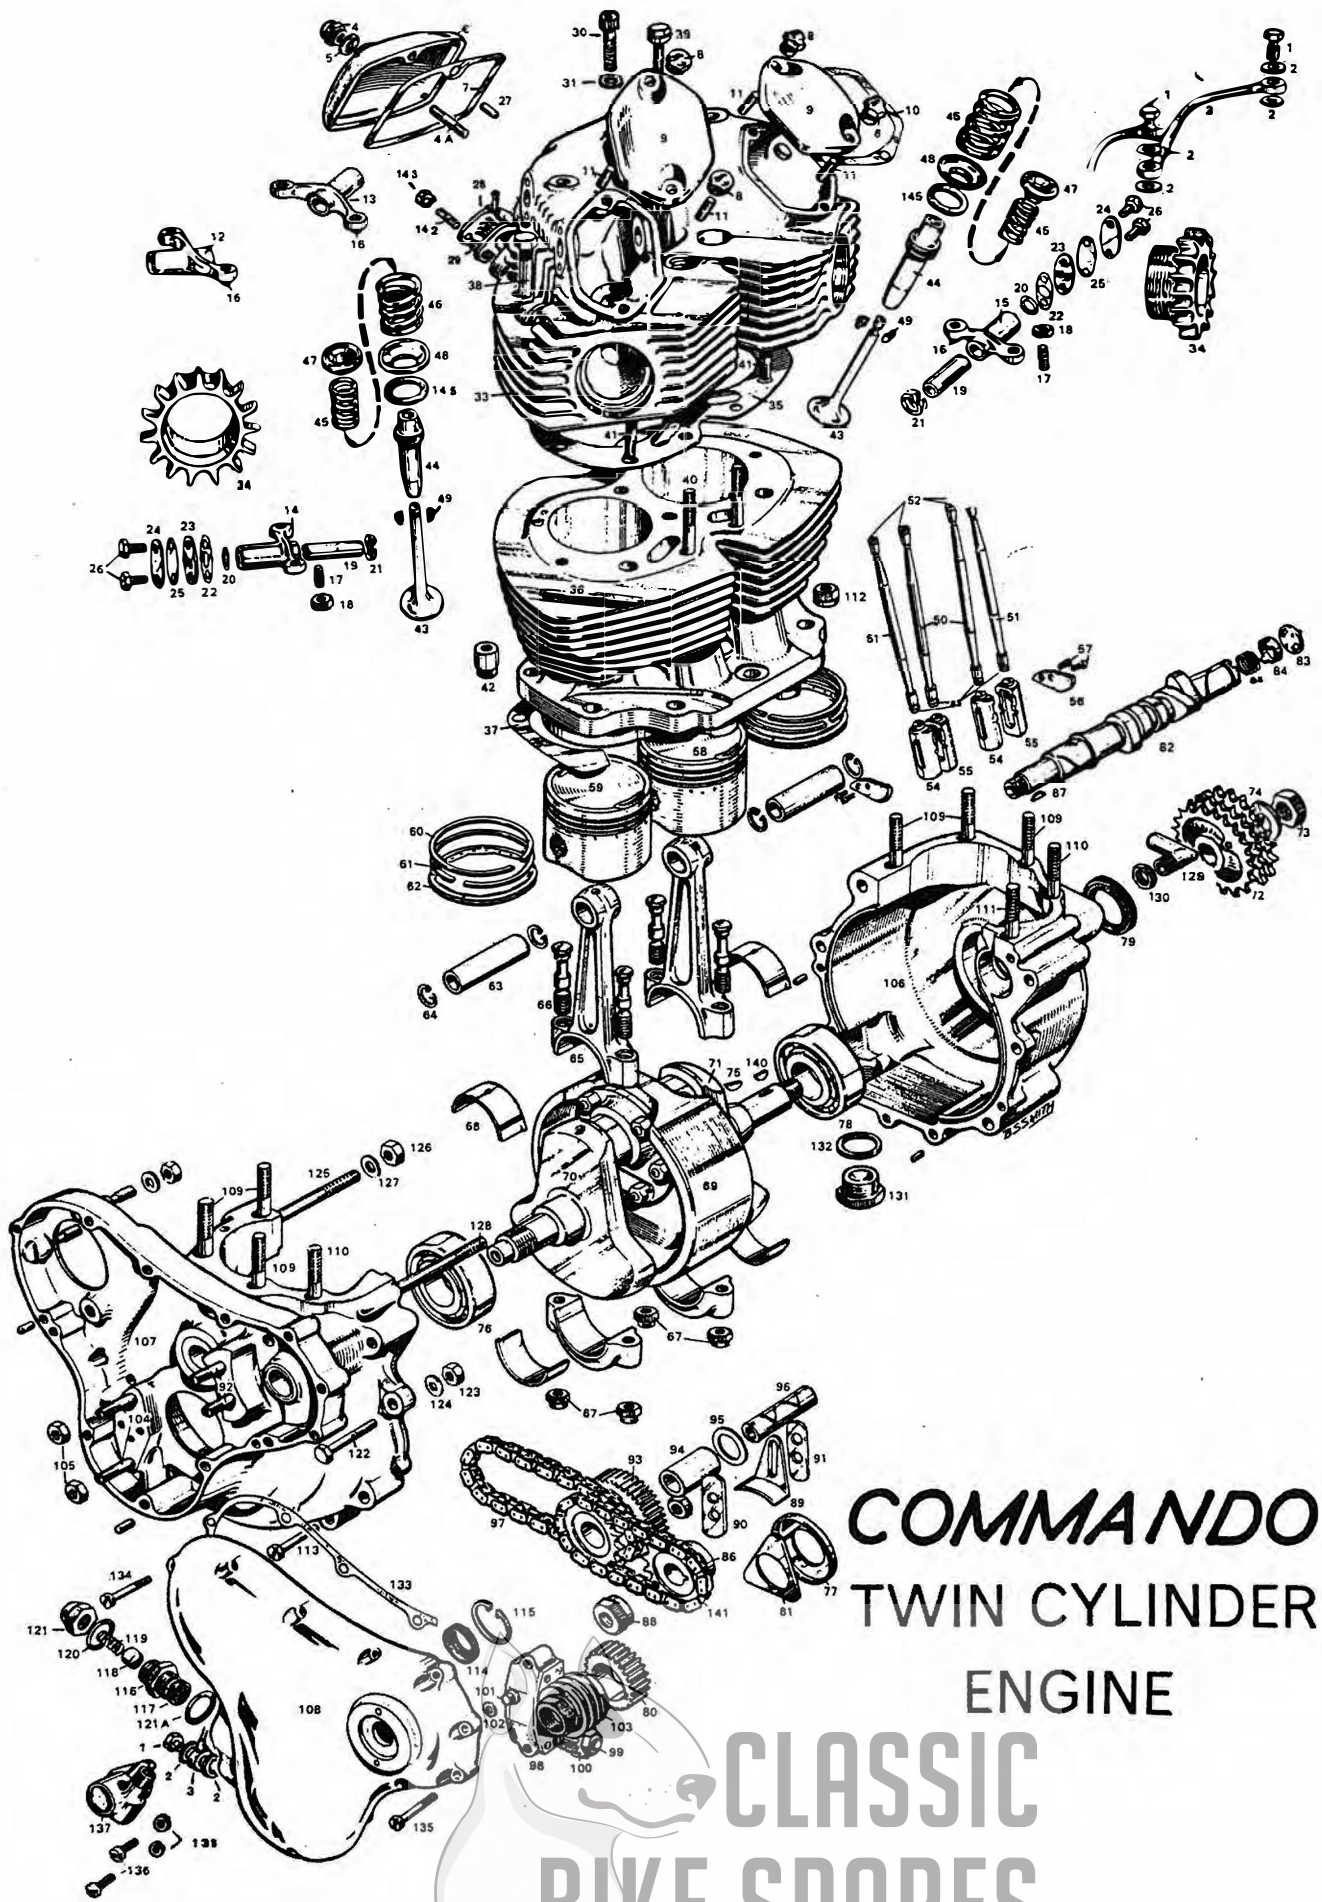

COMMANDO
TWIN CYLINDER
ENGINE

CLASSIC
BIKE SPARES
A ENGINE