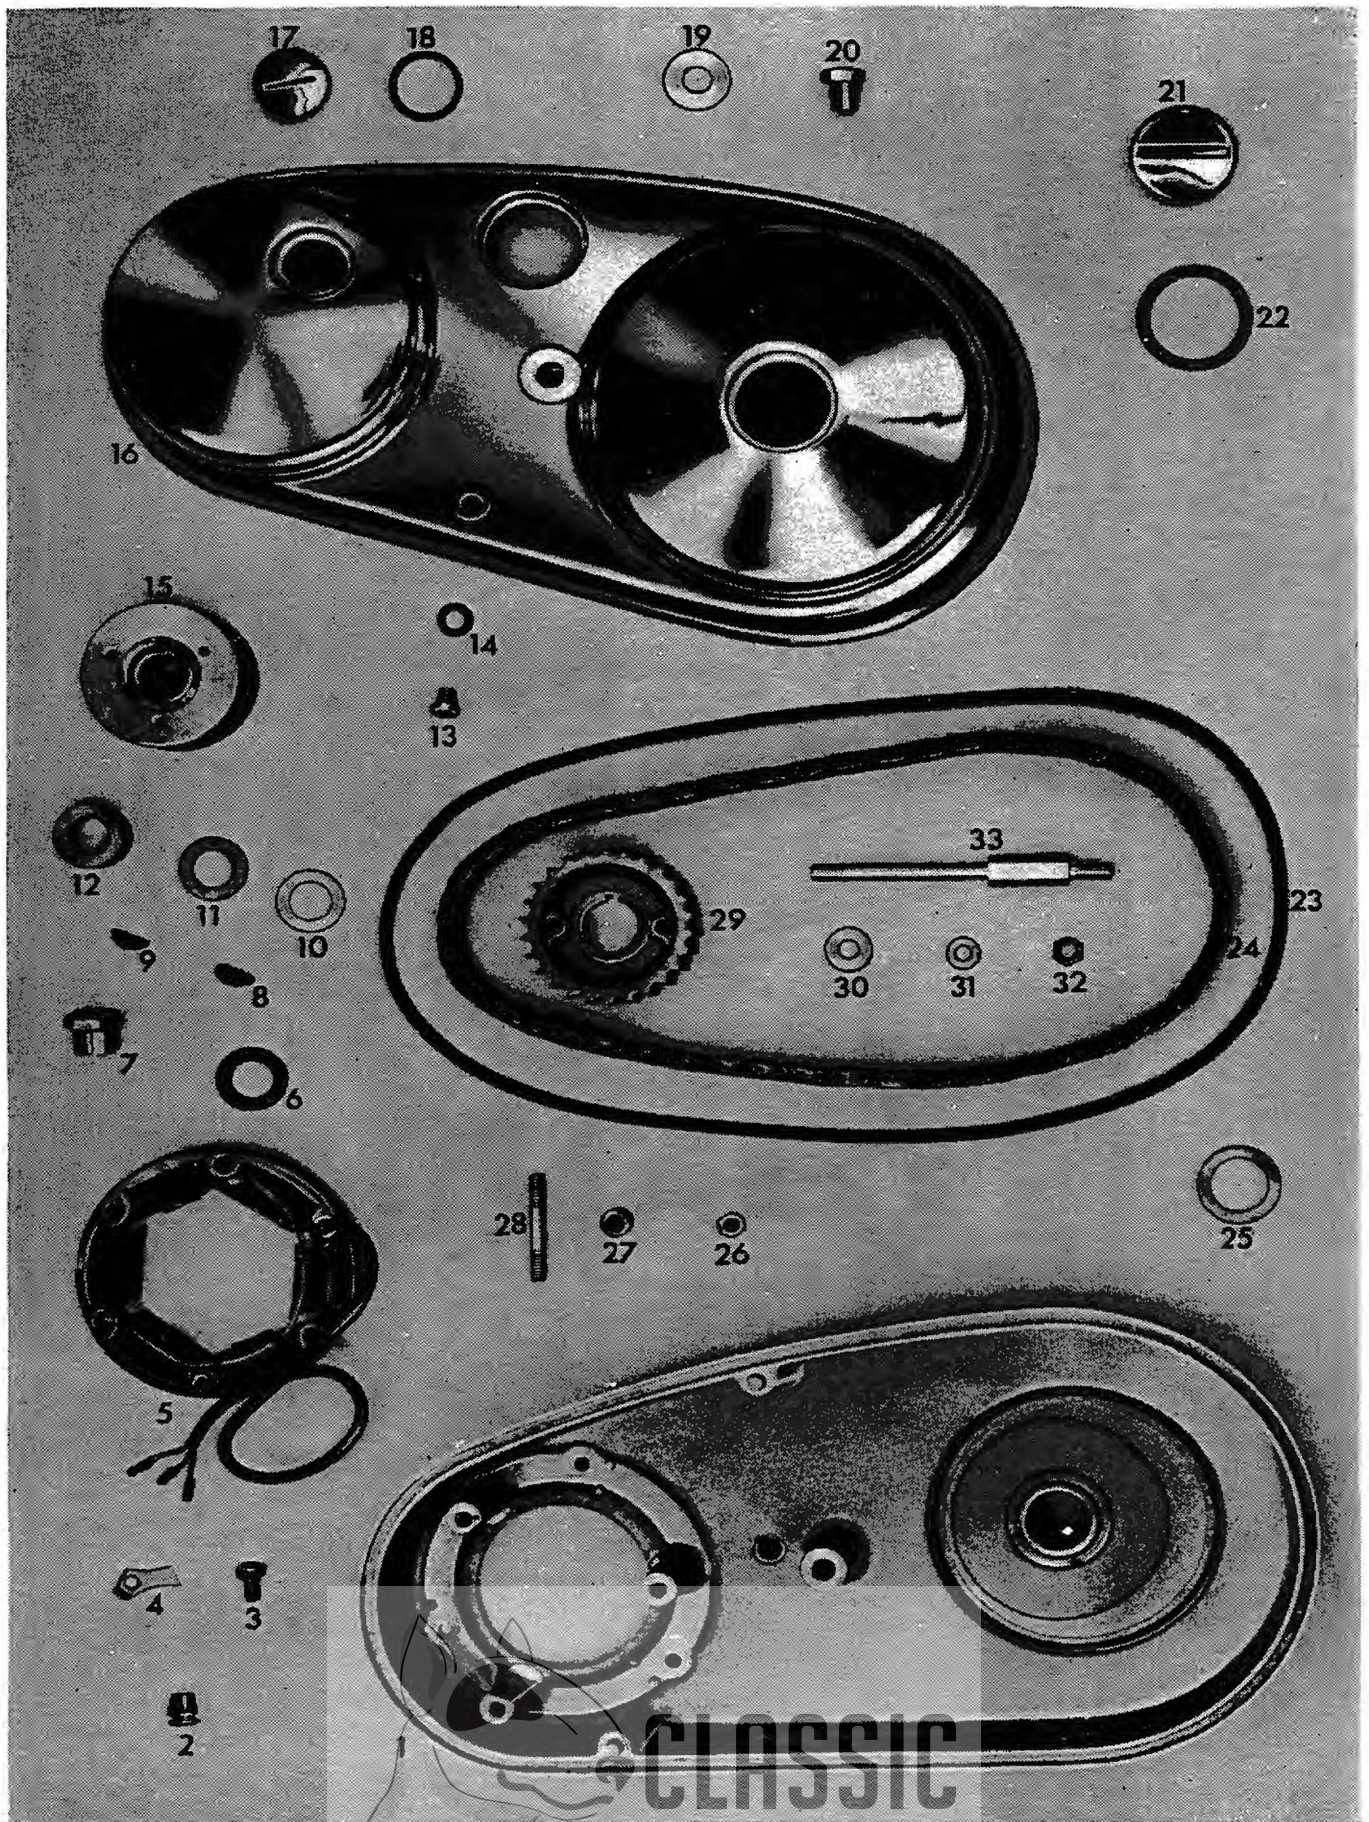

CLASSIC
K CHAINCASE
BIKE SPARES
25