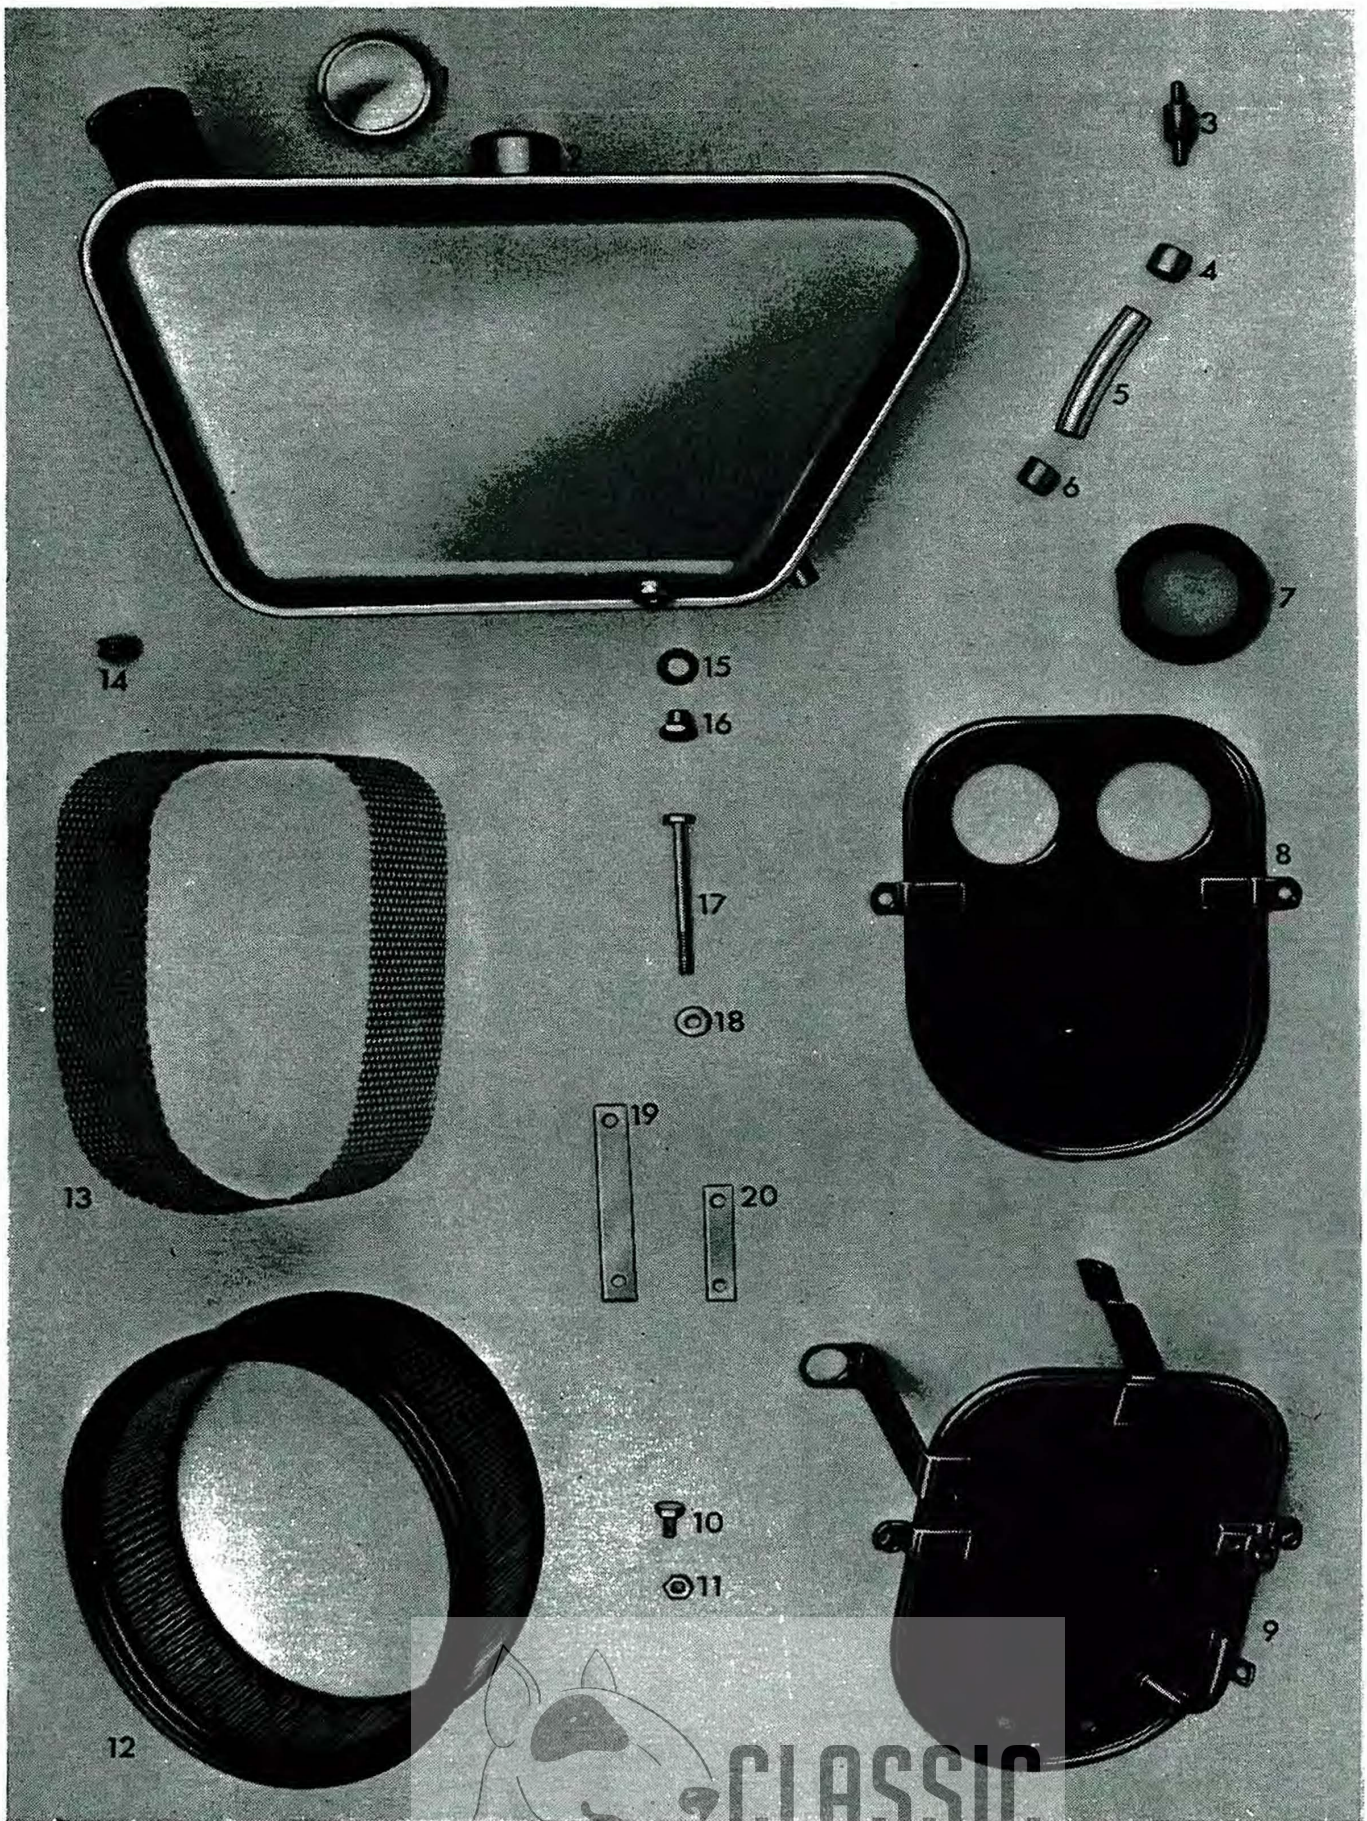

CLASSIC
AIR FILTER
BIKE SPARES