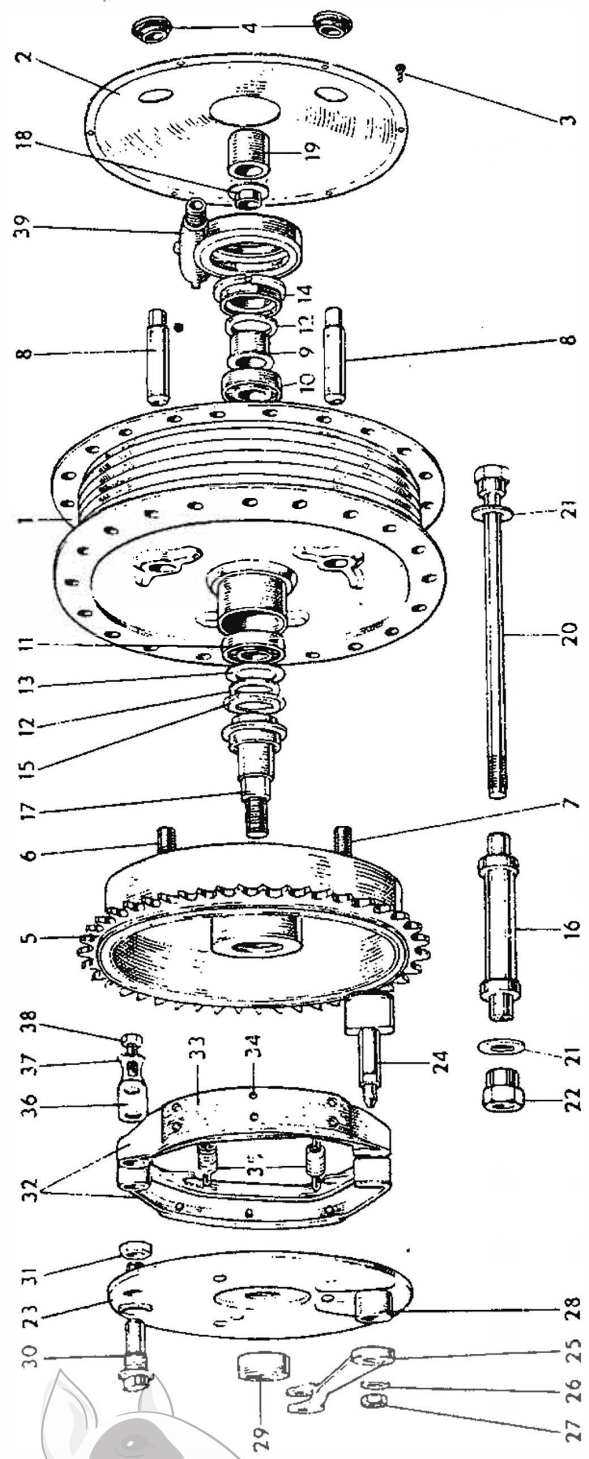

CLASSIC BIKE REAR WHEEL SPARES