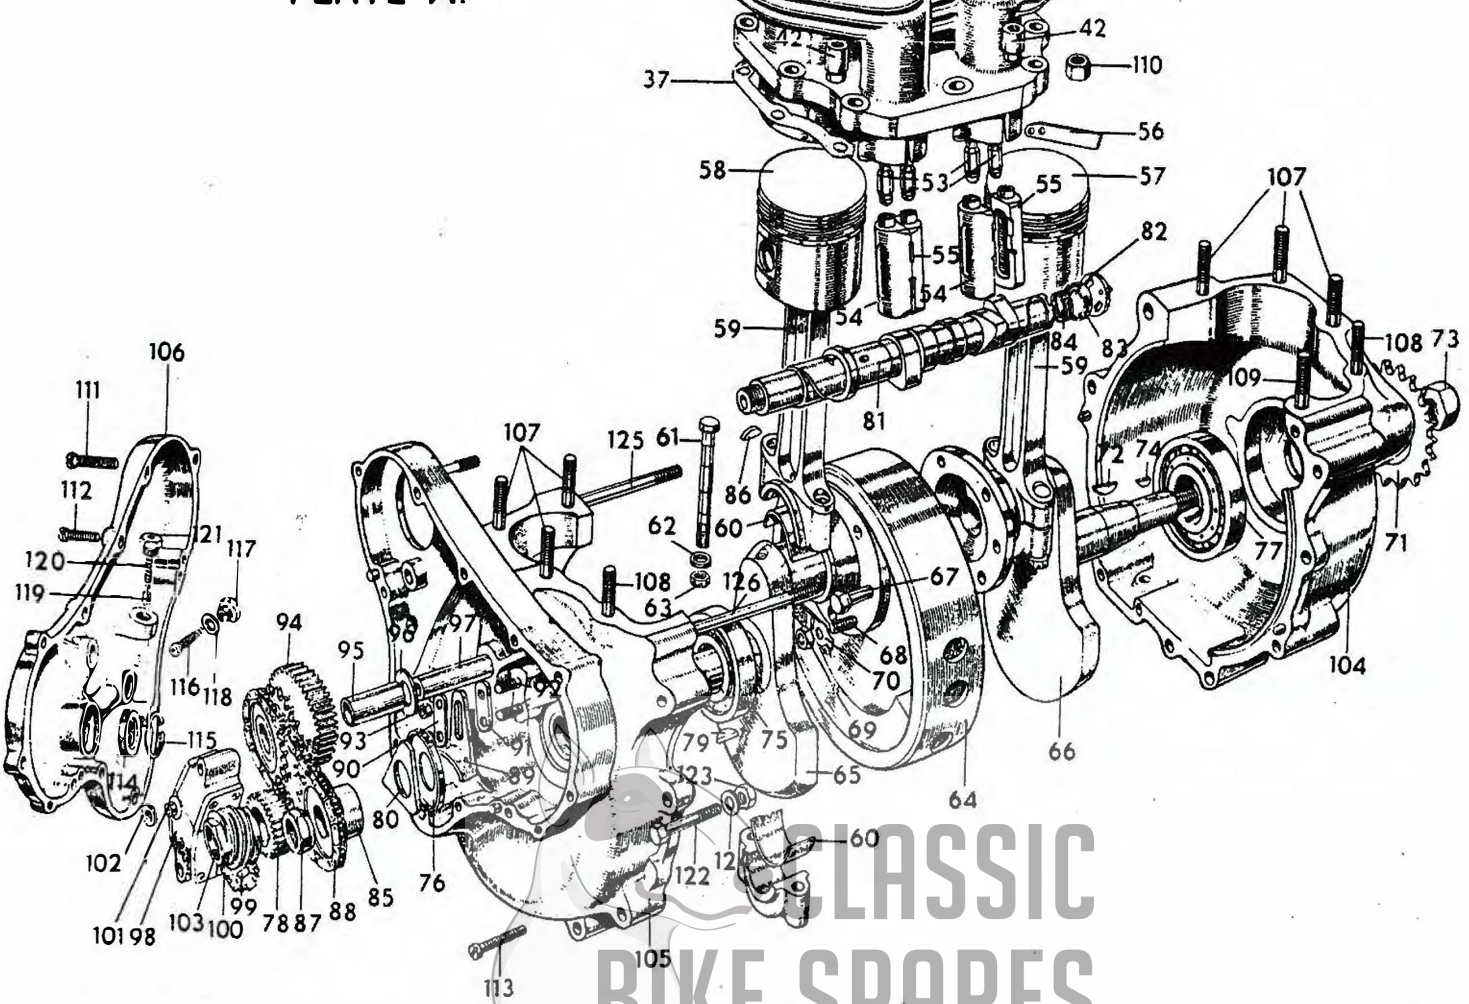

CLASSIC
BIKE SPARES

Tappets	9
Timing cover	6
Timing gear	9
Tools	47
Tool tray	38
Twist grip	32
V	
Valves, guides, springs, etc.	7

T/SIDE

D/SIDE

PLATE A.

CLASSIC
BIKE SPARES

PLATE No.	PART No.	DESCRIPTION	QTY.	MODEL
CRANKSHAFT				
—	23742	Crankshaft, assembled, less connecting rods	1	88ss
—	23286	Crankshaft, assembled, less connecting rods	1	650ss and 99
—	24276	Crankshaft, assembled, less connecting rods	1	All 750
A65	23636	Crankcheek, timing side	1	88ss
A65	23262	Crankcheek, timing side	1	650ss and 750
A66	23637	Crankcheek, driving side	1	88ss
A66	23261	Crankcheek, driving side	1	650ss and 750
A64	23820	Flywheel, only	1	88ss
A64	23315	Flywheel, only	1	650ss and 99
A64	24248	Flywheel, only	1	All 750
—	T2105	Dowel, flywheel, crankcheek	1	All
A67	T2033	Bolt, crankcheek	4	All
—	T2086	Stud, crankcheek	2	All
A69	T2031	Nut, for stud and bolt	8	88ss
A70	T2032	Plate, retaining dowel	2	All
A69	T2031	Nut, for crankcheek stud	6	All except 88ss
—	23280	Nut, for crankcheek bolt	2	All except 88ss
—	E4591	Plug, crankshaft	1	All
CONNECTING ROD AND SHELLS				
A59	50023	Connecting rod, with cap	2	88ss
A59	23297	Connecting rod, with cap	2	650 and 750
A61	T2150	Bolt, connecting rod cap	4	88ss
A61	23254	Bolt, connecting rod cap	4	650 and 750
A63	17827	Nut, for cap bolt	4	88ss
A63	23253	Nut, for cap bolt	4	650 and 750
A62	T2152	Washer, for cap bolt	4	88ss
A60	17828	Shell, connecting rod (two halves)	2	88ss
A60	23255	Shell, connecting rod (two halves)	2	650 and 750
—	T2160	Bush, gudgeon pin	2	88ss
CONNECTING ROD SHELLS — OVERSIZE				
—	24914	Shell, connecting rod .005" (two halves)	2	88ss
—	24915	Shell, connecting rod .010" (two halves)	2	88ss
—	24916	Shell, connecting rod .020" (two halves)	2	88ss
—	24917	Shell, connecting rod .030" (two halves)	2	88ss
—	25165	Shell, connecting rod .010" (two halves)	2	650 and 750
—	25166	Shell, connecting rod .020" (two halves)	2	650 and 750
—	25167	Shell, connecting rod .030" (two halves)	2	650 and 750
—	25168	Shell, connecting rod .040" (two halves)	2	650 and 750
CRANKCASE				
—	25113	Crankcase, complete, with timing cover	1	88ss and 650
—	25109	Crankcase, complete, with timing cover	1	G15
—	25115	Crankcase, complete, with timing cover	1	Atlas
A104	21011	Crankcase, drive side, only	1	88ss and 650
A104	25043	Crankcase, drive side, only	1	G15
A104	24278	Crankcase, drive side, only	1	Atlas