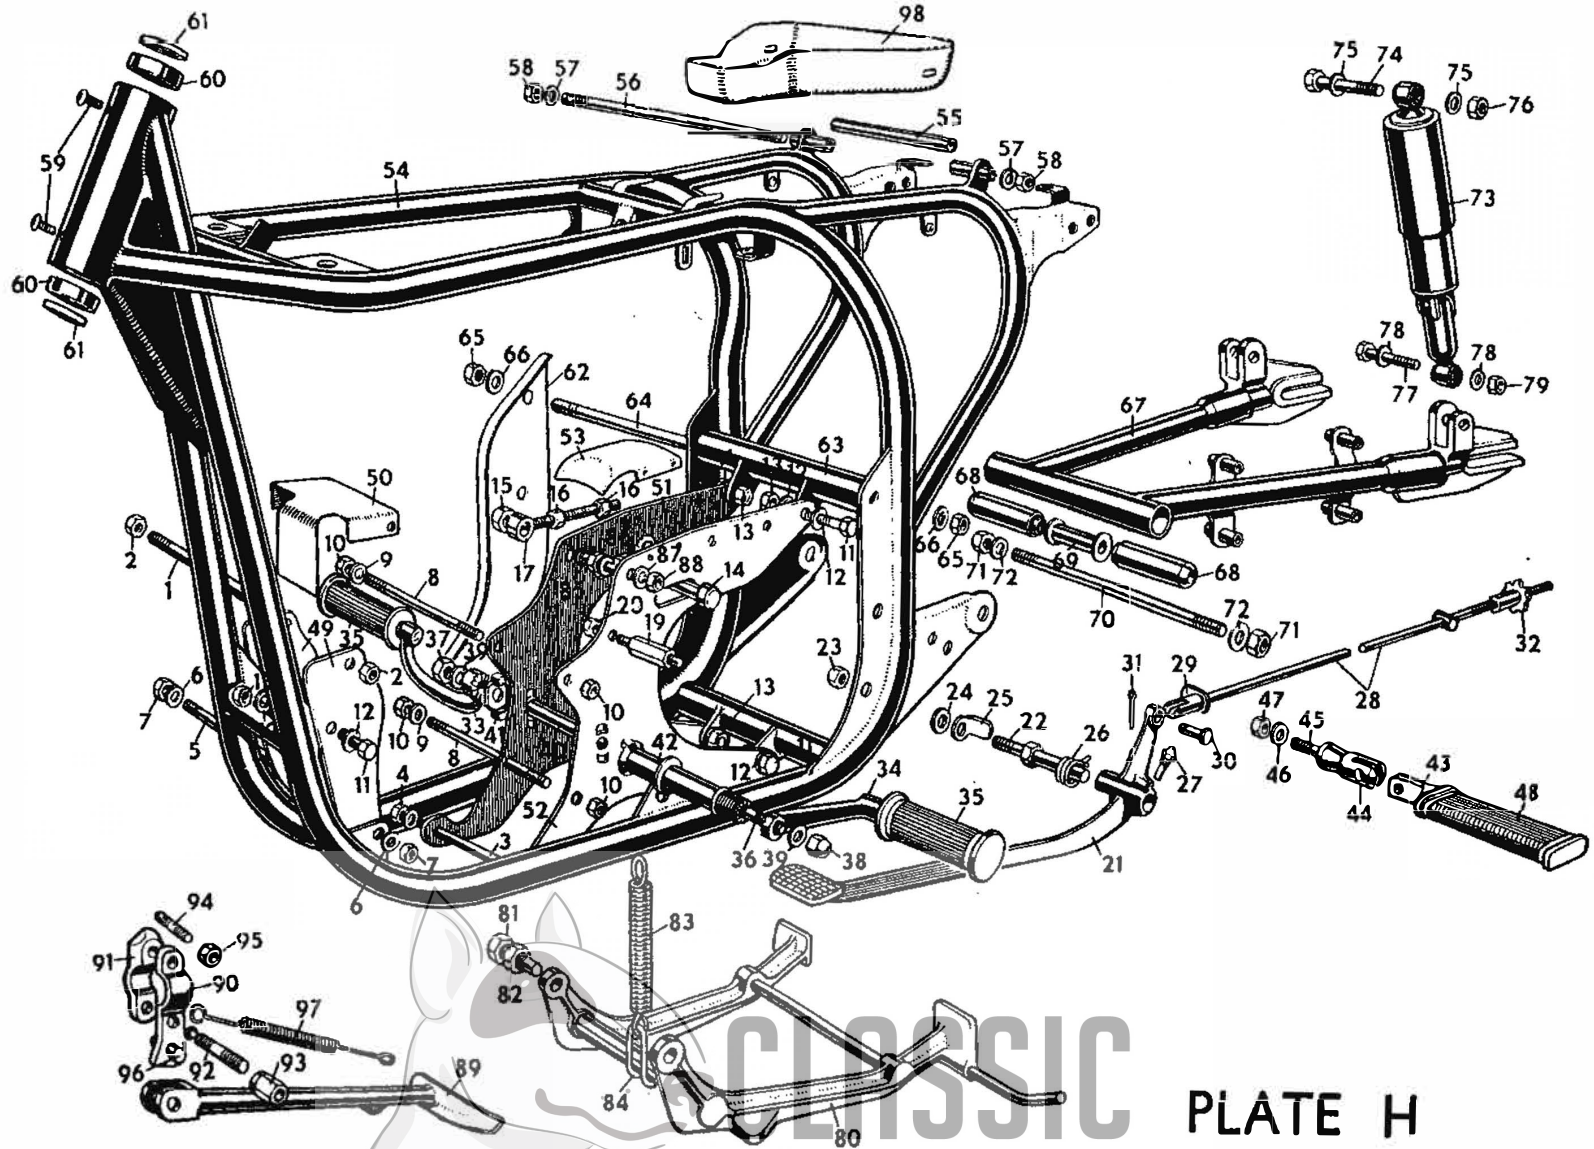

CLASSIC
BIKE SPARES

PLATE H