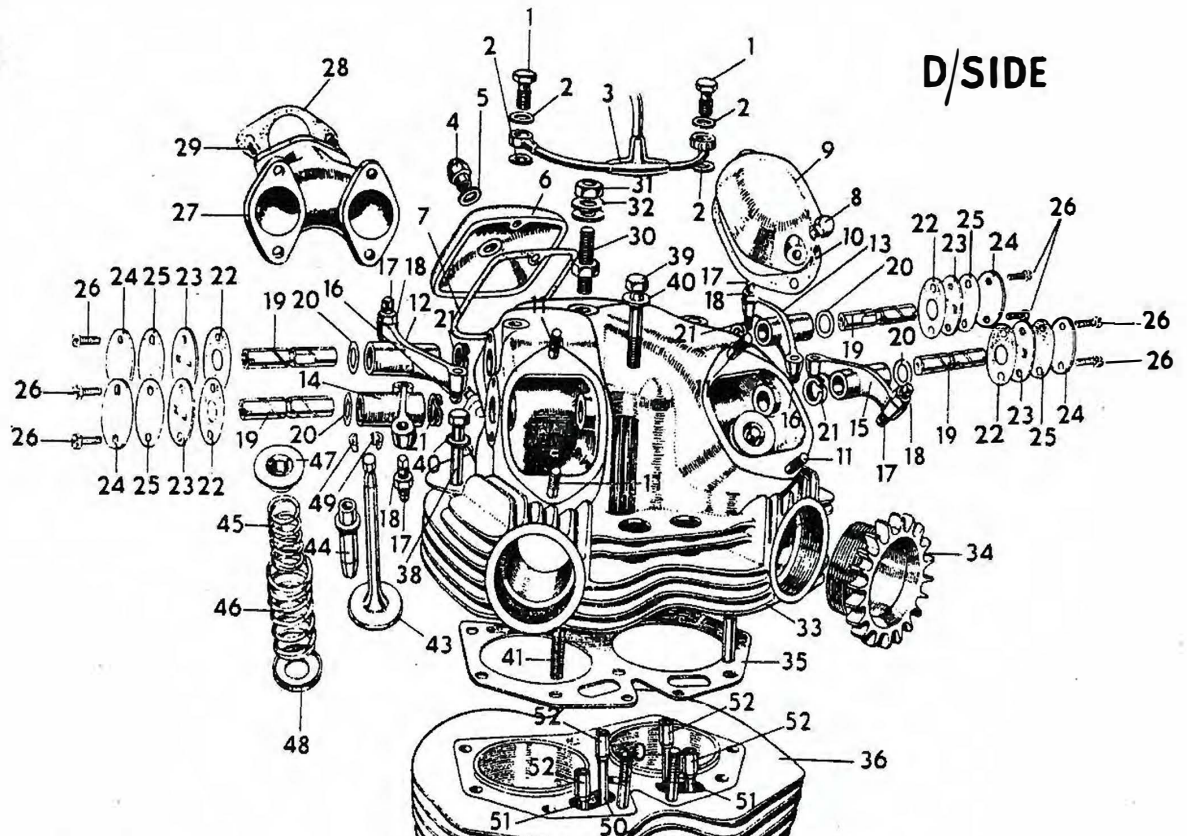

CLASSIC
BIKE SPARES

Tappets	9
Timing cover	6
Timing gear	9
Tools	47
Tool tray	38
Twist grip	32
V	
Valves, guides, springs, etc.	7

T/SIDE

D/SIDE

PLATE A.

CLASSIC
BIKE SPARES

PLATE No.	PART No.	DESCRIPTION	QTY.	MODEL
CRANKSHAFT				
—	23742	Crankshaft, assembled, less connecting rods	1	88ss
—	23286	Crankshaft, assembled, less connecting rods	1	650ss and 99
—	24276	Crankshaft, assembled, less connecting rods	1	All 750
A65	23636	Crankcheek, timing side	1	88ss
A65	23262	Crankcheek, timing side	1	650ss and 750
A66	23637	Crankcheek, driving side	1	88ss
A66	23261	Crankcheek, driving side	1	650ss and 750
A64	23820	Flywheel, only	1	88ss
A64	23315	Flywheel, only	1	650ss and 99
A64	24248	Flywheel, only	1	All 750
—	T2105	Dowel, flywheel, crankcheek	1	All
A67	T2033	Bolt, crankcheek	4	All
—	T2086	Stud, crankcheek	2	All
A69	T2031	Nut, for stud and bolt	8	88ss
A70	T2032	Plate, retaining dowel	2	All
A69	T2031	Nut, for crankcheek stud	6	All except 88ss
—	23280	Nut, for crankcheek bolt	2	All except 88ss
—	E4591	Plug, crankshaft	1	All
CONNECTING ROD AND SHELLS				
A59	50023	Connecting rod, with cap	2	88ss
A59	23297	Connecting rod, with cap	2	650 and 750
A61	T2150	Bolt, connecting rod cap	4	88ss
A61	23254	Bolt, connecting rod cap	4	650 and 750
A63	17827	Nut, for cap bolt	4	88ss
A63	23253	Nut, for cap bolt	4	650 and 750
A62	T2152	Washer, for cap bolt	4	88ss
A60	17828	Shell, connecting rod (two halves)	2	88ss
A60	23255	Shell, connecting rod (two halves)	2	650 and 750
—	T2160	Bush, gudgeon pin	2	88ss
CONNECTING ROD SHELLS — OVERSIZE				
—	24914	Shell, connecting rod .005" (two halves)	2	88ss
—	24915	Shell, connecting rod .010" (two halves)	2	88ss
—	24916	Shell, connecting rod .020" (two halves)	2	88ss
—	24917	Shell, connecting rod .030" (two halves)	2	88ss
—	25165	Shell, connecting rod .010" (two halves)	2	650 and 750
—	25166	Shell, connecting rod .020" (two halves)	2	650 and 750
—	25167	Shell, connecting rod .030" (two halves)	2	650 and 750
—	25168	Shell, connecting rod .040" (two halves)	2	650 and 750
CRANKCASE				
—	25113	Crankcase, complete, with timing cover	1	88ss and 650
—	25109	Crankcase, complete, with timing cover	1	G15
—	25115	Crankcase, complete, with timing cover	1	Atlas
A104	21011	Crankcase, drive side, only	1	88ss and 650
A104	25043	Crankcase, drive side, only	1	G15
A104	24278	Crankcase, drive side, only	1	Atlas