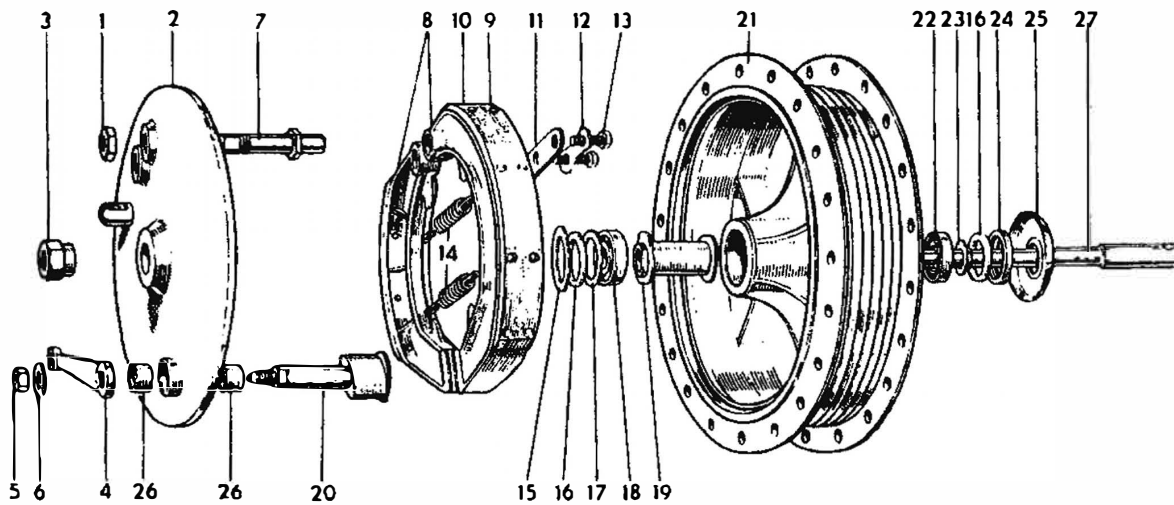

PLATE F

CLASSIC
BIKE SPARES