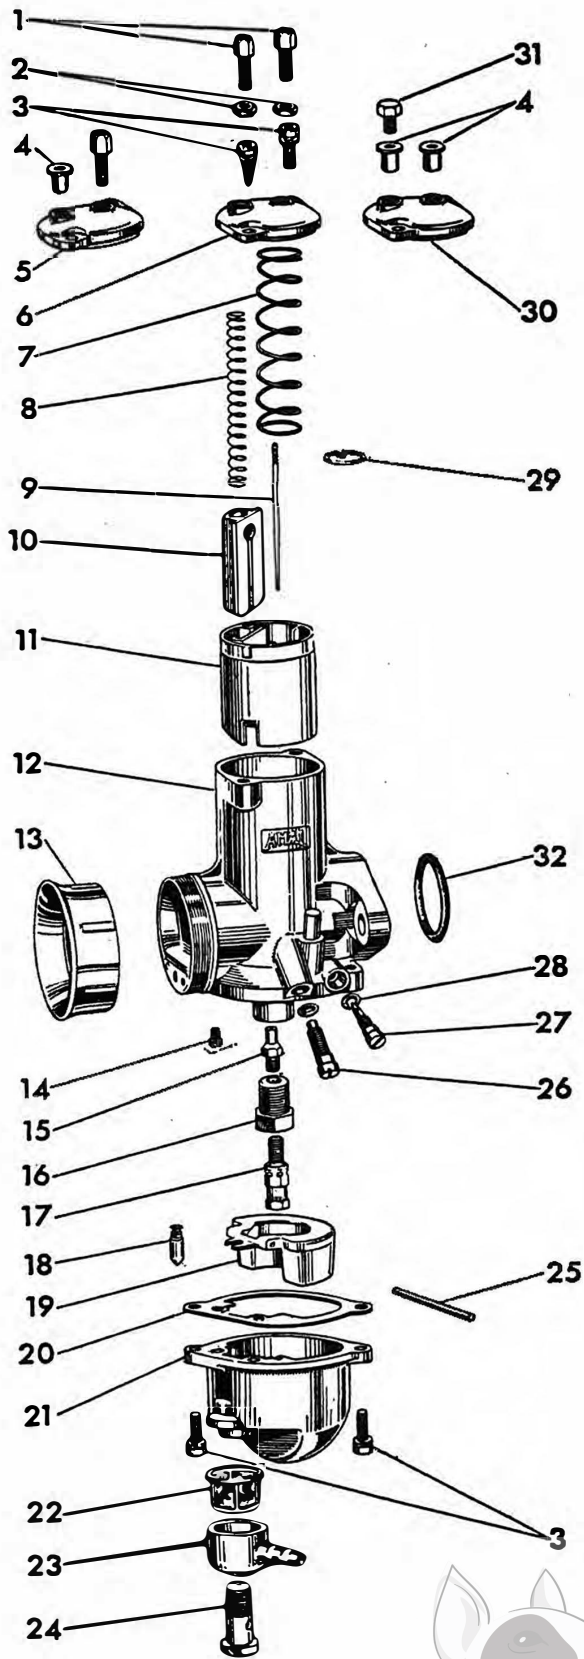

Amal concentric carburettor

- 1 Cable adjuster
- 2 Cable-adjuster locknut
- 3 Float-chamber and mixing-chamber-top securing screws
- 4 Cable ferrules
- 5 Mixing-chamber top for adjuster and ferrule
- 6 Mixing-chamber top (standard)
- 7 Throttle-valve spring
- 8 Air-valve spring
- 9 Throttle needle
- 10 Air valve
- 11 Throttle valve
- 12 Carburettor body
- 13 Air-intake tube
- 14 Pilot jet
- 15 Needle jet
- 16 Jet holder
- 17 Main jet
- 18 Float needle
- 19 Float
- 20 Float-chamber washer
- 21 Float-chamber body
- 22 Filter
- 23 Banjo union
- 24 Banjo bolt
- 25 Float spindle
- 26 Throttle-stop adjusting screw
- 27 Pilot-air adjusting screw
- 28 'O' Rings
- 29 Needle clip
- 30 Mixing-chamber top for two ferrules
- 31 Plug for mixing-chamber top
- 32 'O' ring for flange sealing