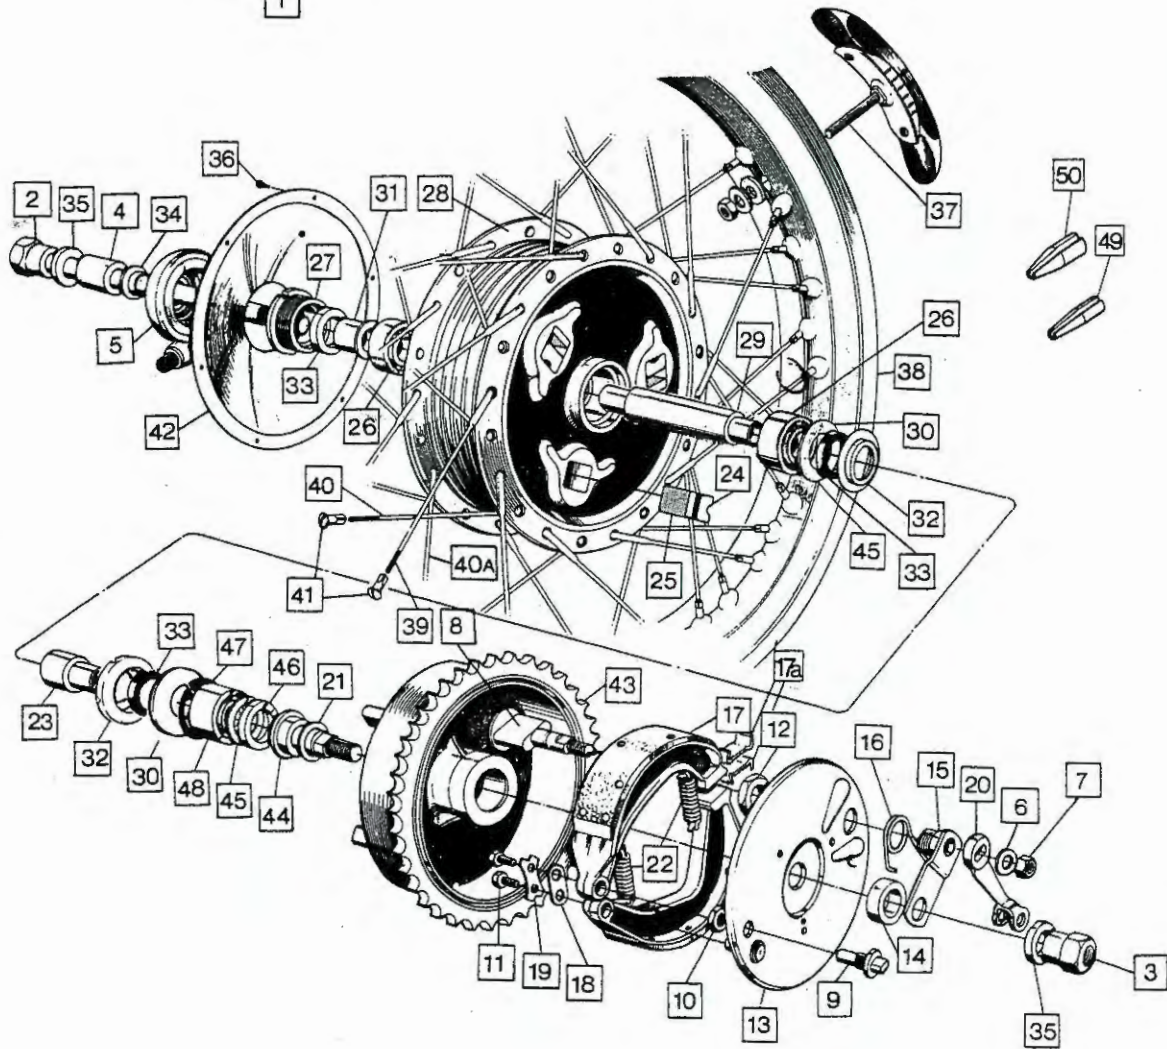

RIM AND HUB ASSEMBLY

1

Rear Wheel 20

Plate No.	Part No.	Description	Qty.	Bin No.	Price
1	065744	Rim and Hub Assembly, c/w Bearings, Seals, etc.	1	.....	.....
2	065271	Wheel Axle	1	.....	.....
3	065278	Wheel Axle Nut	1	.....	.....
4	065273	Axle Spacer	1	.....	.....
5	060627	Speedometer Gearbox	1	.....	.....
6	000010	Washer	1	.....	.....
7	060029	Nut	1	.....	.....
8	060314	Brake Cam	1	.....	.....
9	060325	Torque Stop Pin	1	.....	.....
10	060326	Torque Stop Pin Nut	1	.....	.....
11	060327	Bolt	2	.....	.....
12	060329	Cam Bearing Nut	1	.....	.....
13	065826	Cover Plate Assembled	1	.....	.....
Not illus.	065827	Brake Plate complete with Brake Parts	1	.....	.....
14	060334	Cover Plate Outer Spacer	1	.....	.....
15	060701	Bearing Cam and Stay	1	.....	.....
16	060704	Lever Return Spring	1	.....	.....
17	063417	Brake Shoe c/w Lining	2	.....	.....
17A	060013	Brake Shoe Slipper	2	.....	.....
-	065766	Grommet	2	.....	.....
18	NM.14454	Plate	1	.....	.....
19	NM.14506	Washer	1	.....	.....
20	NM.19765	Lever	1	.....	.....
21	NM E5276	Washer	AR	.....	.....
22	NM E5832	Spring	2	.....	.....
23	065290	Left Hand Bearing Spacer	1	.....	.....
24	062074	Cush Drive Buffer (Thick)	3	.....	.....
25	062075	Cush Drive Buffer (Thin)	3	.....	.....
26	040100	Bearing	2	.....	.....
27	060317	Lockring	1	.....	.....
28	065726	Hub Shell	1	.....	.....
29	062069	Inner Bearing Spacer	1	.....	.....
30	062071	Felt Retaining Washer	2	.....	.....
31	NM.18234	Spacer	1	.....	.....
32	063012	Dished Washer	2	.....	.....
33	NM E6885	Seal	3	.....	.....
34	NM.13270	Spacer - Speedometer Gearbox	1	.....	.....
35	NM.19266	Washer, Spindle	2	.....	.....
36	NM.25100	Disc Screw	6	.....	.....
37	017060	Security Bolt	1	.....	.....
38	065730	Rim WM2 - 19	1	.....	.....
39	065729	Spoke	20	.....	.....
40	065727	Spoke, Inner L.H.	10	.....	.....
40A	065728	Spoke, Inner R.H.	10	.....	.....
41	063207	Nipple	40	.....	.....
42	062082	Rear Hub Disc	1	.....	.....
43	065512	Brake Drum	1	.....	.....
44	062067	Dummy Axle	1	.....	.....
45	062072	Felt Retaining Washer	1	.....	.....
46	062889	Felt Seal	1	.....	.....
47	062090	Circlip	1	.....	.....
48	NM.17721	Bearing	1	.....	.....
49	064617	Balance Weight, 17 grammes	AR	.....	.....
50	064619	Balance Weight, 25 grammes	AR	.....	.....

CLASSIC
BIKE SPARES

Norton

COMMANDO