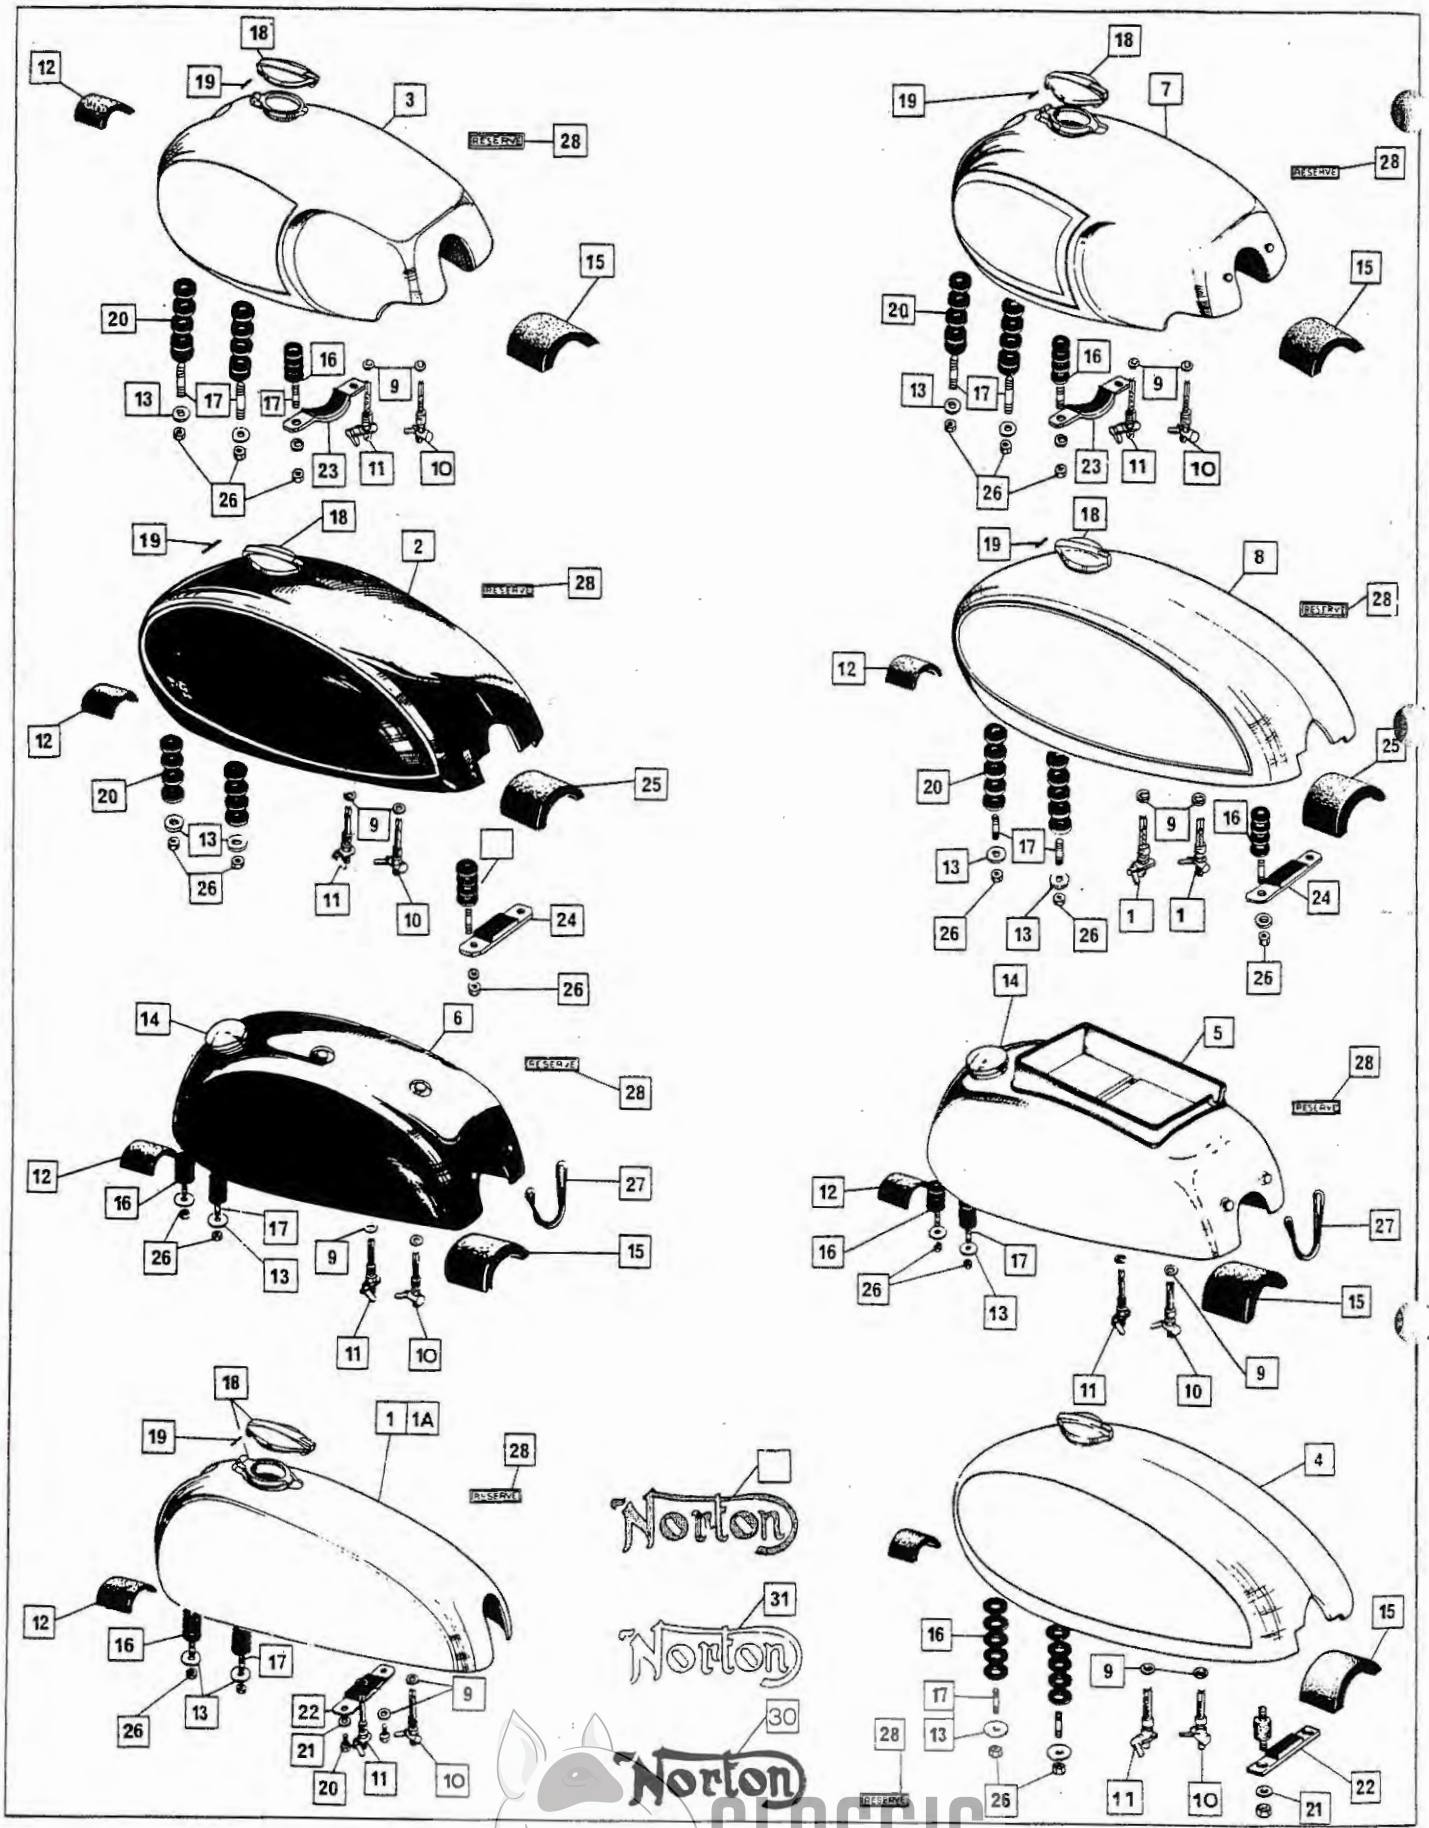

Norton

Norton

Norton

CLASSIC
Fuel Tanks
BIKE SPARES

Plate No.	Part No.	Description	Qty.	Bin No.	Price
HI-RIDER FUEL TANKS					
1	062371/06	750 Hi-Rider, Canary Yellow, no trim	1	.....	.....
1	062371/09	750 Hi-Rider, Black, no trim	1	.....	.....
1	062371/11	750 Hi-Rider, Tangerine, no trim	1	.....	.....
1	062371/092	850 Hi-Rider, Black, double line trim	1	.....	.....
ROADSTER FUEL TANKS					
3	062701/04	750 Roadster, Fireflake Royal Blue, no trim	1	.....	.....
3	062701/06	750 Roadster, Canary Yellow, no trim	1	.....	.....
3	062701/091	750 Roadster, Black, single line trim	1	.....	.....
3	062701/022	850 Roadster, Fireflake Golden Bronze, double line trim	1	.....	.....
3	062701/042	850 Roadster, Fireflake Royal Blue, double line trim	1	.....	.....
3	062701/092	850 Roadster, Black, double line trim	1	.....	.....
3	062701/152	850 Roadster, Candy Apple Red, double line trim	1	.....	.....
INTERSTATE FUEL TANKS					
4	063394/091	750 Interstate, Black, single line trim	1	.....	.....
4	063394/141	750 Interstate, Blue, single line trim	1	.....	.....
8	063394/092	850 Interstate, Black, double line trim	1	.....	.....
8	063394/142	850 Interstate, Blue, double line trim	1	.....	.....
8	063394/152	850 Interstate, Candy Apple Red, double line trim	1	.....	.....
INTERPOL FUEL TANKS					
5	061764/13	Interpol Tank (with radio recess), White	1	.....	.....
5	061764/09	Interpol Tank (with radio recess), Black	1	.....	.....
6	062224/13	Interpol Tank (with top pommels), White	1	.....	.....
6	062224/09	Interpol Tank (with top pommels), Black	1	.....	.....
Interpol Tanks available in other colours to special order					
FUEL TANK FITTINGS					
9	000183	Tap Washer	2	.....	.....
10	031746	Tap, Reserve	1	.....	.....
11	033155	Tap	1	.....	.....
12	026359	Thin Rubber	1	.....	.....
13	014999	Washer	2	.....	.....
14	013325	Filler Cap — Interpol Only	1	.....	.....
15	062567	Thick Rubber	1	.....	.....
16	060648	Rubber	8 or 12	.....	.....
17	063215	Stud	2	.....	.....
18	060681	Filler Cap — all except Interpol	1	.....	.....
19	060882	Pin, Filler Cap — all except Interpol	1	.....	.....
20	060359	Rear Bolt	2	.....	.....
21	000011	Washer	2	.....	.....
22	062367	Strap — Hi-Rider	1	.....	.....
23	063121	Strap — Steel Roadster Tanks	1	.....	.....
24	063239	Strap — Interstate	1	.....	.....
25	063204	Thick Rubber — Interstate	1	.....	.....
26	060797	Nut, Nyloc	2 or 4	.....	.....
27	060498	Ring, Tank Fixing Interpol	2	.....	.....
TRANSFERS					
28	009195	"Reserve"	1	.....	.....
29	062931	"NORTON" Gold	2	.....	.....
30	062930	"NORTON" Black	2	.....	.....
31	063179	"NORTON" Silver	2	.....	.....

Norton

COMMANDO

**CLASSIC
BIKE SPARES**