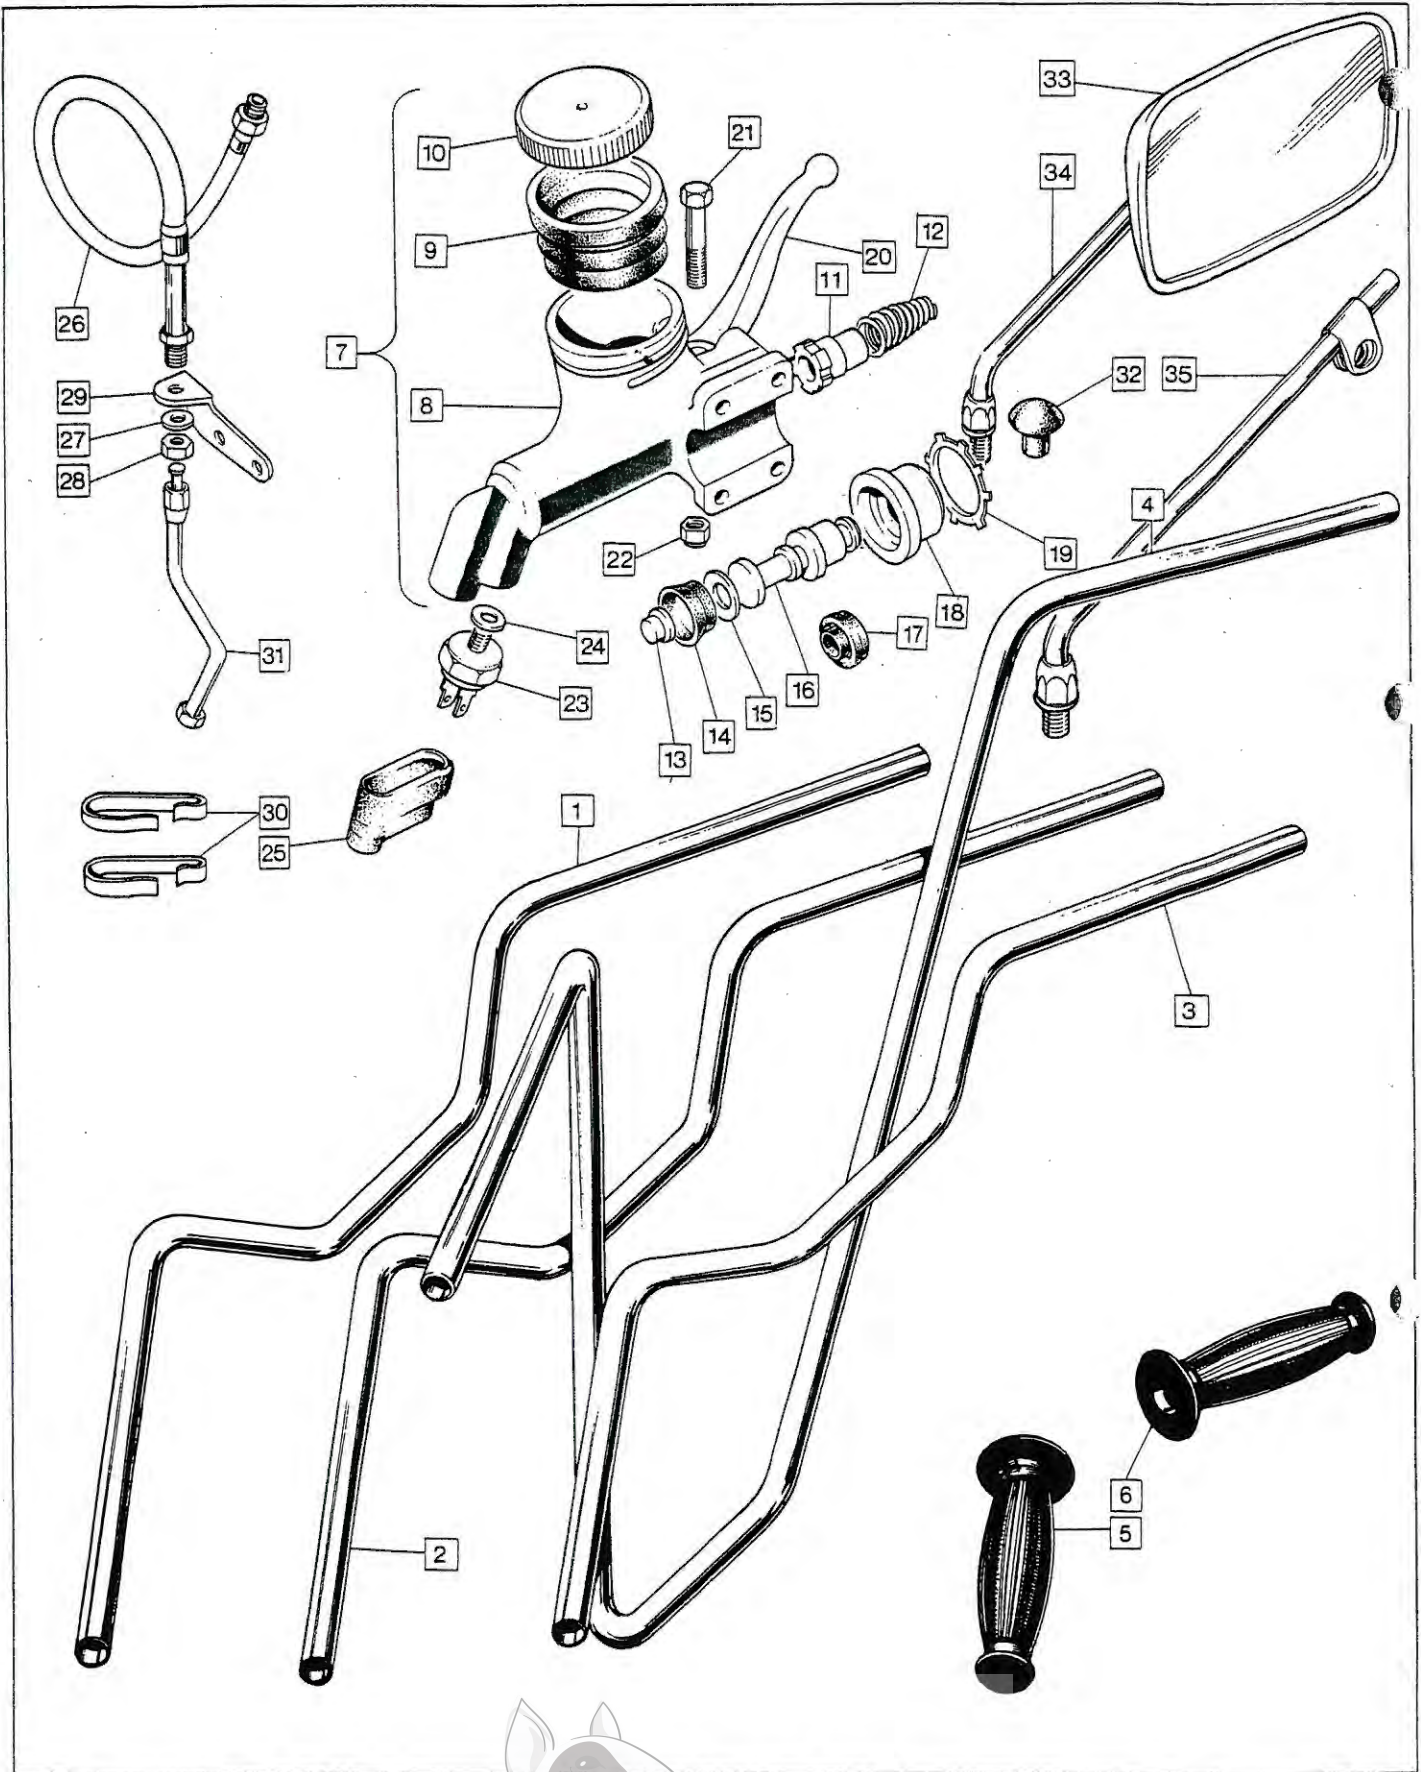

# Controls and Control Cables

Plate No.	Part No.	Description	Qty.	Bin No.	Price
1	019824	Junction Box - Air and Throttle Cables	2	.....	.....
2	060908	Air Cable (Control End) Western-style Handlebars	1	.....	.....
2A	064964	Air Cable (Control End) European Handlebars	1	.....	.....
3	033144	Air Cable (Carburetor End)	2	.....	.....
4	033145	Throttle Cable (Carburetor End)	2	.....	.....
5	061451	Throttle Cable (Twistgrip End) Western-style Handlebars (Std. Twistgrip)	1	.....	.....
5A	064137	Throttle Cable (Twistgrip End) European Handlebars (Std. Twistgrip)	1	.....	.....
5B	064602	Throttle Cable (Twistgrip End) Western-style Handlebars (Quick Twistgrip)	1	.....	.....
5C	064601	Throttle Cable (Twistgrip End) European Handlebars (Quick Twistgrip)	1	.....	.....
5D	064638	Throttle Cable (Twistgrip End) Hi Rider only	1	.....	.....
6	062491	Brake Cable (Front Drum Brake only)	1	.....	.....
6A	062503	Brake Cable (Hi Rider Drum Brake only)	1	.....	.....
7	064963	Clutch Cable	1	.....	.....
7A	062814	Clutch Cable (Hi Rider only)	1	.....	.....
8	062032	Twistgrip, Throttle - Standard (less rubber grip)	1	.....	.....
9	16/091	Twistgrip Rotor only (Standard)	1	.....	.....
10	11/013	Clamping Screw (long)	1	.....	.....
11	11/014	Clamping Screw (short)	1	.....	.....
12	064600	Twistgrip, Throttle - Quick (less rubber grip)	1	.....	.....
13	364/012	Twistgrip Rotor only (Quick)	1	.....	.....
14	11/013	Clamping Screw (Quick Throttle)	2	.....	.....
15	026476	Slotted Abutment	1	.....	.....
16	39949	L.H. Switch Cluster only (Dip Switch, etc.)	1	.....	.....
17	39951	R.H. Switch Cluster only (Direction Indicator, etc.)	1	.....	.....
18	063678	Clutch Pivot Casting (Black with hole for mirror)	1	.....	.....
19	064635	Drum Brake Pivot Casting (Black with hole for mirror)	1	.....	.....
20	062702	Clutch Lever	1	.....	.....
21	062553	Brake Lever (Drum)	1	.....	.....
22	062235	Pivot Bolt	2	.....	.....
23	062240	Pivot Locknut	2	.....	.....
24	062027	Cable Adjuster (2 Drum)	1	.....	.....
25	062237	Cable Adjuster Nut (2 Drum)	1	.....	.....
26	062488	Screw, Switch Clusters (8 Drum)	4	.....	.....
27	062241	Screw, R.H. Switch Cluster (Disc Only)	4	.....	.....
-	22402	Washer, Spring	8	.....	.....
-	065373	Stop Lamp Lead - Hi Rider	1	.....	.....
28	062535	Air Lever, Complete (12/609)	1	.....	.....
29	12/620	Body, Air Lever	1	.....	.....
30	12/606	Cap, Air Lever	1	.....	.....
31	12/557	Lever	1	.....	.....
32	12/033	Spring Washer	1	.....	.....
33	12/607	Pivot Screw	1	.....	.....
34	12/595	Clip	1	.....	.....
35	11/014	Screw	2	.....	.....
36	062828	Cable Tie	4	.....	.....
37	062829	Cable Tie	9	.....	.....
38	062830	Cable Tie	1	.....	.....