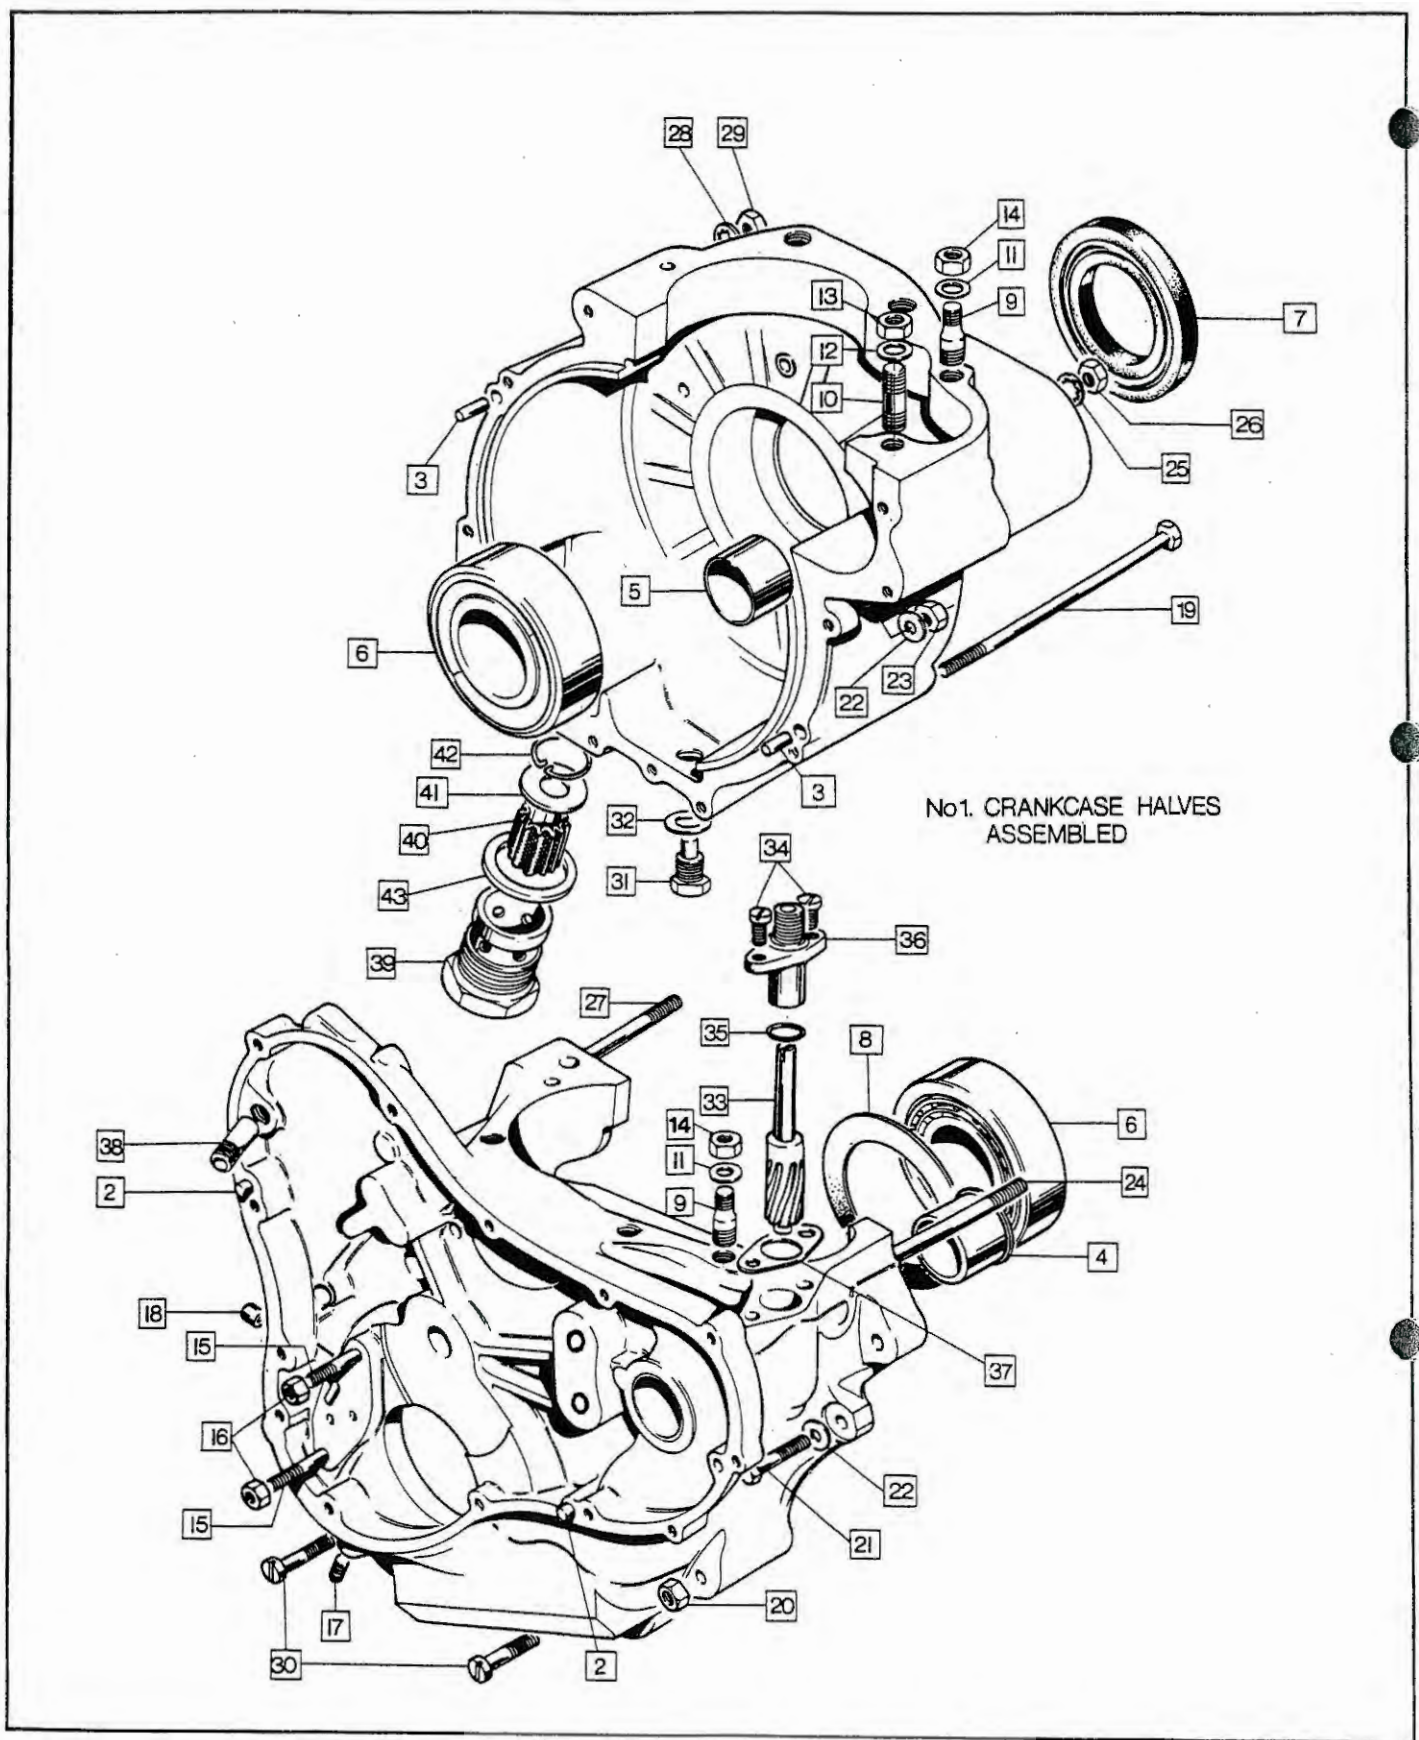

850 Engine: Crankcases, Filter, Breather,
Tachometer Drive

CLASSIC
BIKE SPARES

Engine: Crankcases, Filter, Breather, Tachometer Drive

5

Plate No.	Part No.	Description	Qty.	Bin No.	Price
1	064045	Crankcase Halves Assembled	1	.....	.....
2	NM.11790	Crankcase Dowel	2	.....	.....
3	062621	Crankcase Dowel	2	.....	.....
4	065428	Camshaft Bush, Timing Side	2	.....	.....
5	065425	Camshaft Bush, Drive Side	1	.....	.....
6	064118	Main Bearing	2	.....	.....
7	NMT2187	Main Bearing Oil Seal	1	.....	.....
8	NMT2196A	Main Bearing Shim	AR	.....	.....
9	063824	Cylinder Stud Stepped	4	.....	.....
10	062639	Cylinder Stud Front	1	.....	.....
11	063857	Cylinder Stud Washer	4	.....	.....
12	NM.24252	Cylinder Stud Washer	1	.....	.....
13	062651	Cylinder Stud Nut	1	.....	.....
14	063825	Cylinder Stud Nut	4	.....	.....
15	062664	Oil Pump Stud	2	.....	.....
16	060348	Oil Pump Stud Nut	2	.....	.....
17	062638	Grub Screw-Oil Stop	1	.....	.....
18	NM.21287	Junction Block Dowel	1	.....	.....
19	062663	Crankcase Bolt, Long	1	.....	.....
20	060348	Crankcase Bolt Nut	1	.....	.....
21	062761	Crankcase Bolt, Short	1	.....	.....
22	30859	Crankcase Bolt Washer	2	.....	.....
23	060348	Crankcase Bolt Nut	1	.....	.....
24	062662	Crankcase Stud Top Front	1	.....	.....
25	NMT2221	Crankcase Stud Washer	1	.....	.....
26	26947	Crankcase Stud Nut	1	.....	.....
27	064157	Crankcase Stud Top, Rear	1	.....	.....
28	016213	Crankcase Stud Washer	1	.....	.....
29	060029	Crankcase Stud Nut	1	.....	.....
30	062685	Crankcase Screw, T.S. to D.S. at sump	2	.....	.....
31	064188	Sump Plug, Magnetic	1	.....	.....
32	062624	Sump Plug Washer	1	.....	.....
33	065201	Gear Tachometer	1	.....	.....
34	062670	Screw	2	.....	.....
35	065203	'O' Ring	1	.....	.....
36	065200	Housing	1	.....	.....
37	063056	Gasket, Tachometer Housing	1	.....	.....
38	064200	Breather Tube	1	.....	.....
39	NM16945	Sump Filter Body	1	.....	.....
40	NM16946	Filter Gauze	1	.....	.....
41	NM16947	Filter Washer	1	.....	.....
42	NM16948	Circlip	1	.....	.....
43	NM16949	Filter Body Washer	1	.....	.....

CLASSIC BIKE SPARES

NORTH