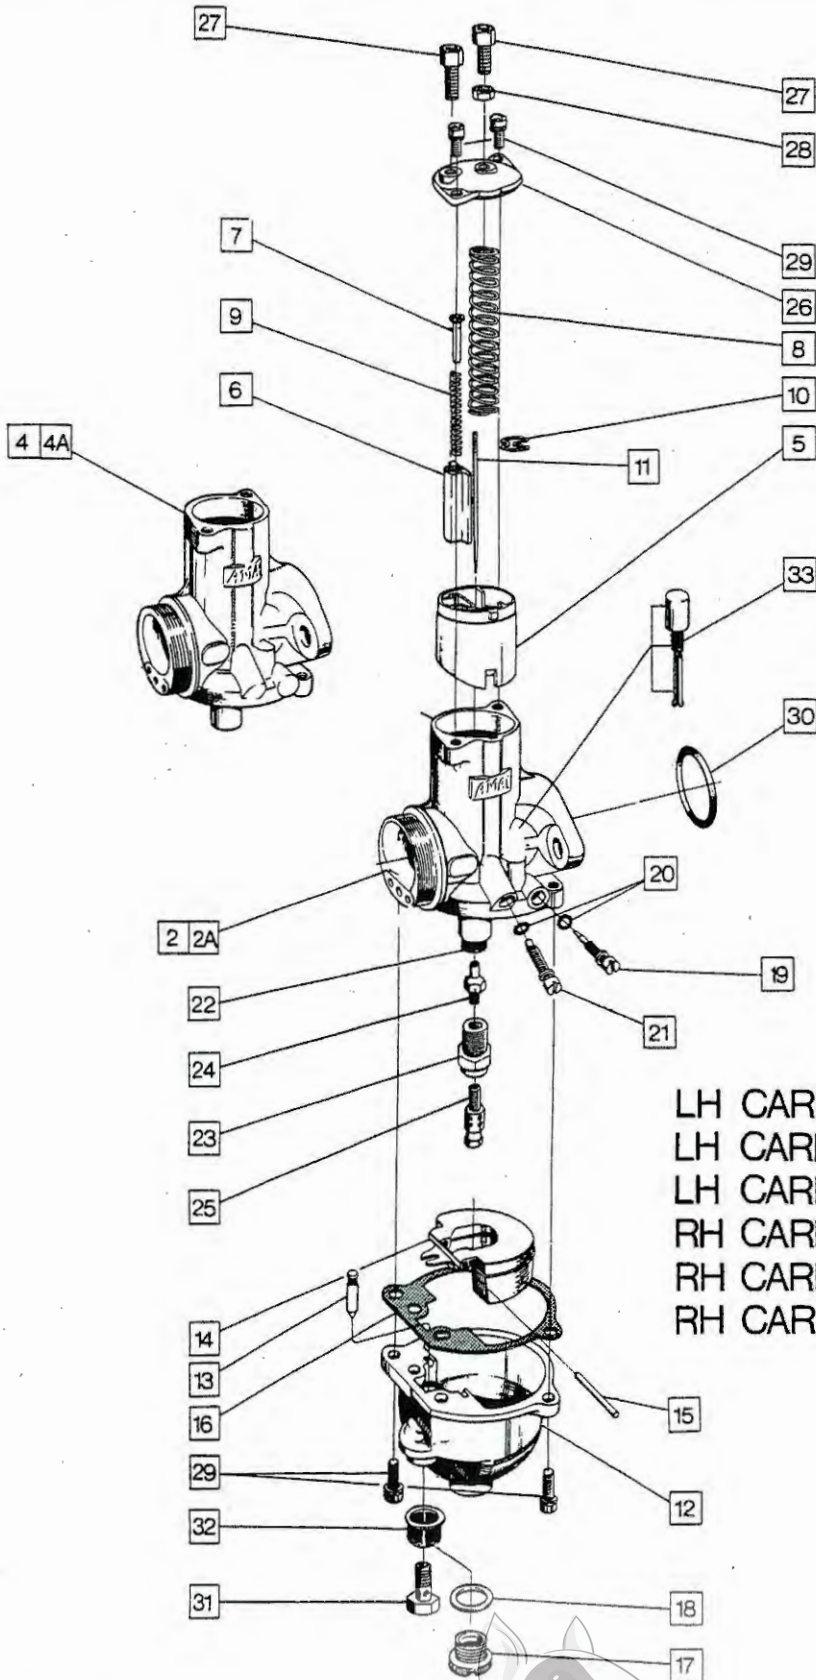

- LH CARBURETOR 850 No.1
- LH CARBURETOR 750 32mm No.1A
- LH CARBURETOR 750 30mm No.1B
- RH CARBURETOR 850 No.3
- RH CARBURETOR 750 32mm No.3A
- RH CARBURETOR 750 30mm No.3B

Part No.	Description	Qty.	Bin No.	Price
1	064232 Carburetor L.H. L932/30 30 mm	1	.....	.....
1A	065749 Carburetor L.H. 850 MK2A (L932/34)	1	.....	.....
2	L932/011 Mixing Chamber R.H. 32 mm	1	.....	.....
2A	065750 Carburetor R.H. 850 MK2A (R932/33)	1	.....	.....
3	064233 Carburetor R.H. R932/29	1	.....	.....
4	R932/005 Mixing Chamber R.H. 32 mm	1	.....	.....
5	928/060 Throttle Valve (quote size)	2	.....	.....
6	928/062 Air Valve	2	.....	.....
7	928/103 Air Valve Guide	2	.....	.....
8	622/131 Throttle Valve Spring	2	.....	.....
9	622/129 Air Valve Spring	2	.....	.....
10	622/067 Needle Clip	2	.....	.....
11	928/104 Throttle Needle (use with Spray Tube 928/107)	2	.....	.....
12	622/055 Float Chamber Body	2	.....	.....
13	622/068 Float Needle	2	.....	.....
14	622/069 Float	2	.....	.....
15	622/071 Float Spindle	2	.....	.....
16	622/073 Float Chamber Gasket	2	.....	.....
17	622/147 Float Chamber Drain Plug	2	.....	.....
18	622/151 Float Chamber Drain Plug Gasket	2	.....	.....
19	622/076 Pilot Air Screw	2	.....	.....
20	622/082 Friction Ring	2	.....	.....
21	622/077 Throttle Stop	2	.....	.....
22	928/107 Spray Tube	2	.....	.....
23	622/128 Jet Holder	2	.....	.....
24	622/122 Needle Jet	2	.....	.....
25	376/100 Main Jet (quote size)	2	.....	.....
26	928/064 Mixing Chamber Top	2	.....	.....
27	4/035 Cable Adjuster	4	.....	.....
28	5/077 Adjuster Locknut	4	.....	.....
29	622/086 Screw Float Chamber and Carburetor Top	4	.....	.....
30	033281 'O' Ring	2	.....	.....
31	622/078 Banjo Bolt	2	.....	.....
32	376/093 Filter	2	.....	.....
33	622/172 Waterproof Tickler Complete	1	.....	.....
-	622/087 Mixing Chamber Plug	1	.....	.....

DISREGARD PART #^S
NOT LISTED

CLASSIC
BIKE SPARES