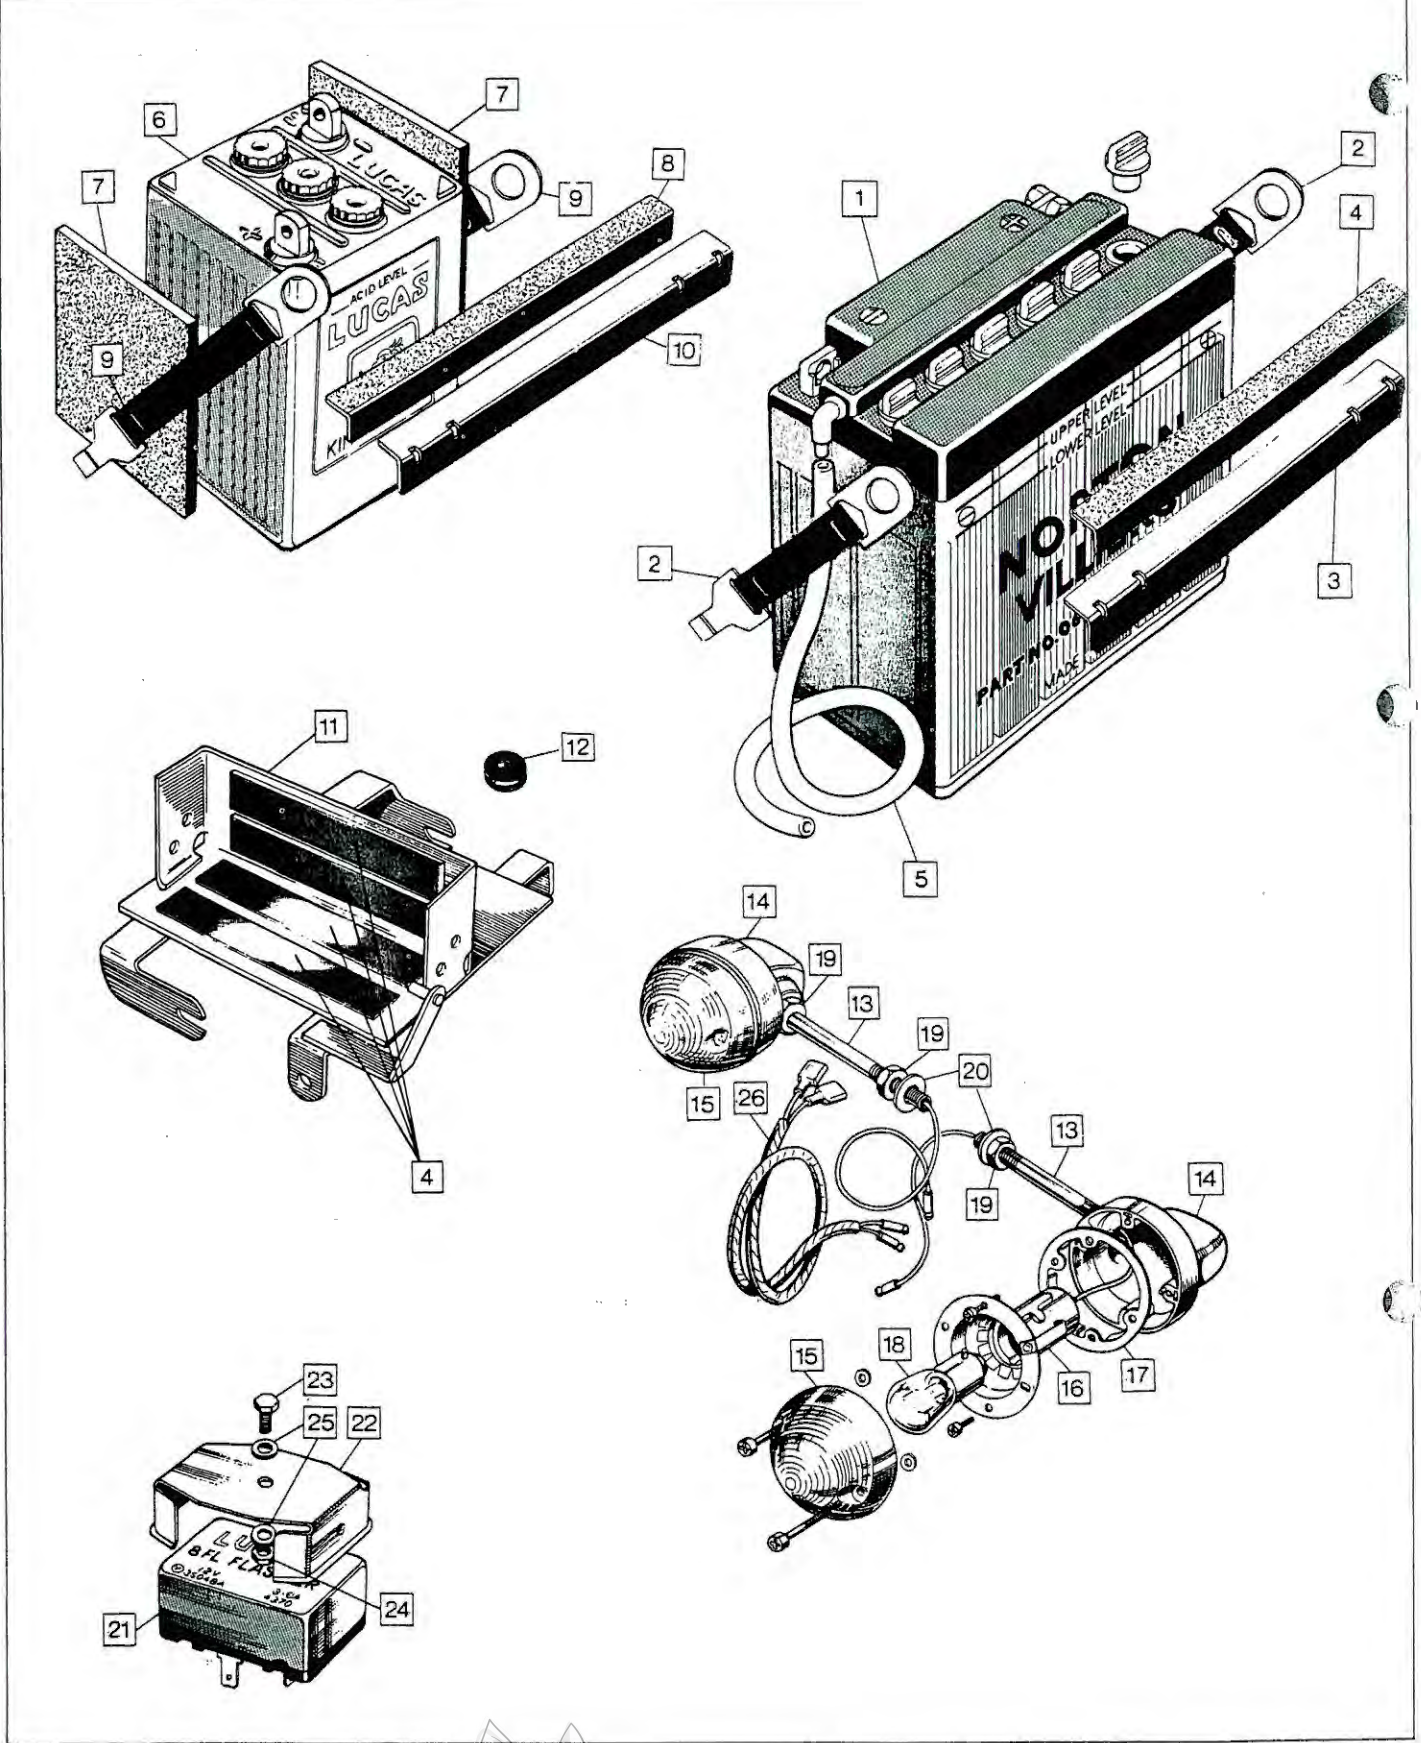

Batteries, Battery Tray, Direction Indicators

31

Plate No.	Part No.	Description	Qty.	Bin No.	Price
		BATTERY – ALL MODELS EXCEPT INTERPOL			
1	063244	Battery	1	.....	.....
2	061662	Strap	2	.....	.....
3	061667	Crossbar	1	.....	.....
4	062602	Rubber	5	.....	.....
5	063227	Breather Tube	1	.....	.....
		BATTERY – INTERPOL			
6	54027410	Battery SCZ7E	2	.....	.....
7	061655	Rubber	2	.....	.....
8	061660	Rubber	1	.....	.....
9	061661	Strap	2	.....	.....
10	061668	Crossbar	1	.....	.....
		BATTERY TRAY – ALL MODELS			
11	062557	Tray Battery	1	.....	.....
12	060811	Grommet	1	.....	.....
		DIRECTION INDICATORS			
13	062059	Indicator Lamp Mounting 60600091	4	.....	.....
14	062060	Lamp 56147	4	.....	.....
15	54581638	Lens	4	.....	.....
16	54580322	Bulbholder Assembly	4	.....	.....
17	573832	Interior Assembly	4	.....	.....
18	382	Bulb	4	.....	.....
19	20948	Nut	2	.....	.....
20	26494	Washer	2	.....	.....
21	062045	Flasher Unit 35048	1	.....	.....
22	062046	Mounting Bracket 54385091	1	.....	.....
23	060915	Bolt	1	.....	.....
24	060678	Nut	1	.....	.....
25	000039	Washer	2	.....	.....
26	062574	Link Lead (Front Flashers)	1	.....	.....
	062329	DIRECTION INDICATOR KIT (COMPLETE)	1	.....	.....

Norton

COMMANDO

CLASSIC
BIKE SPARES