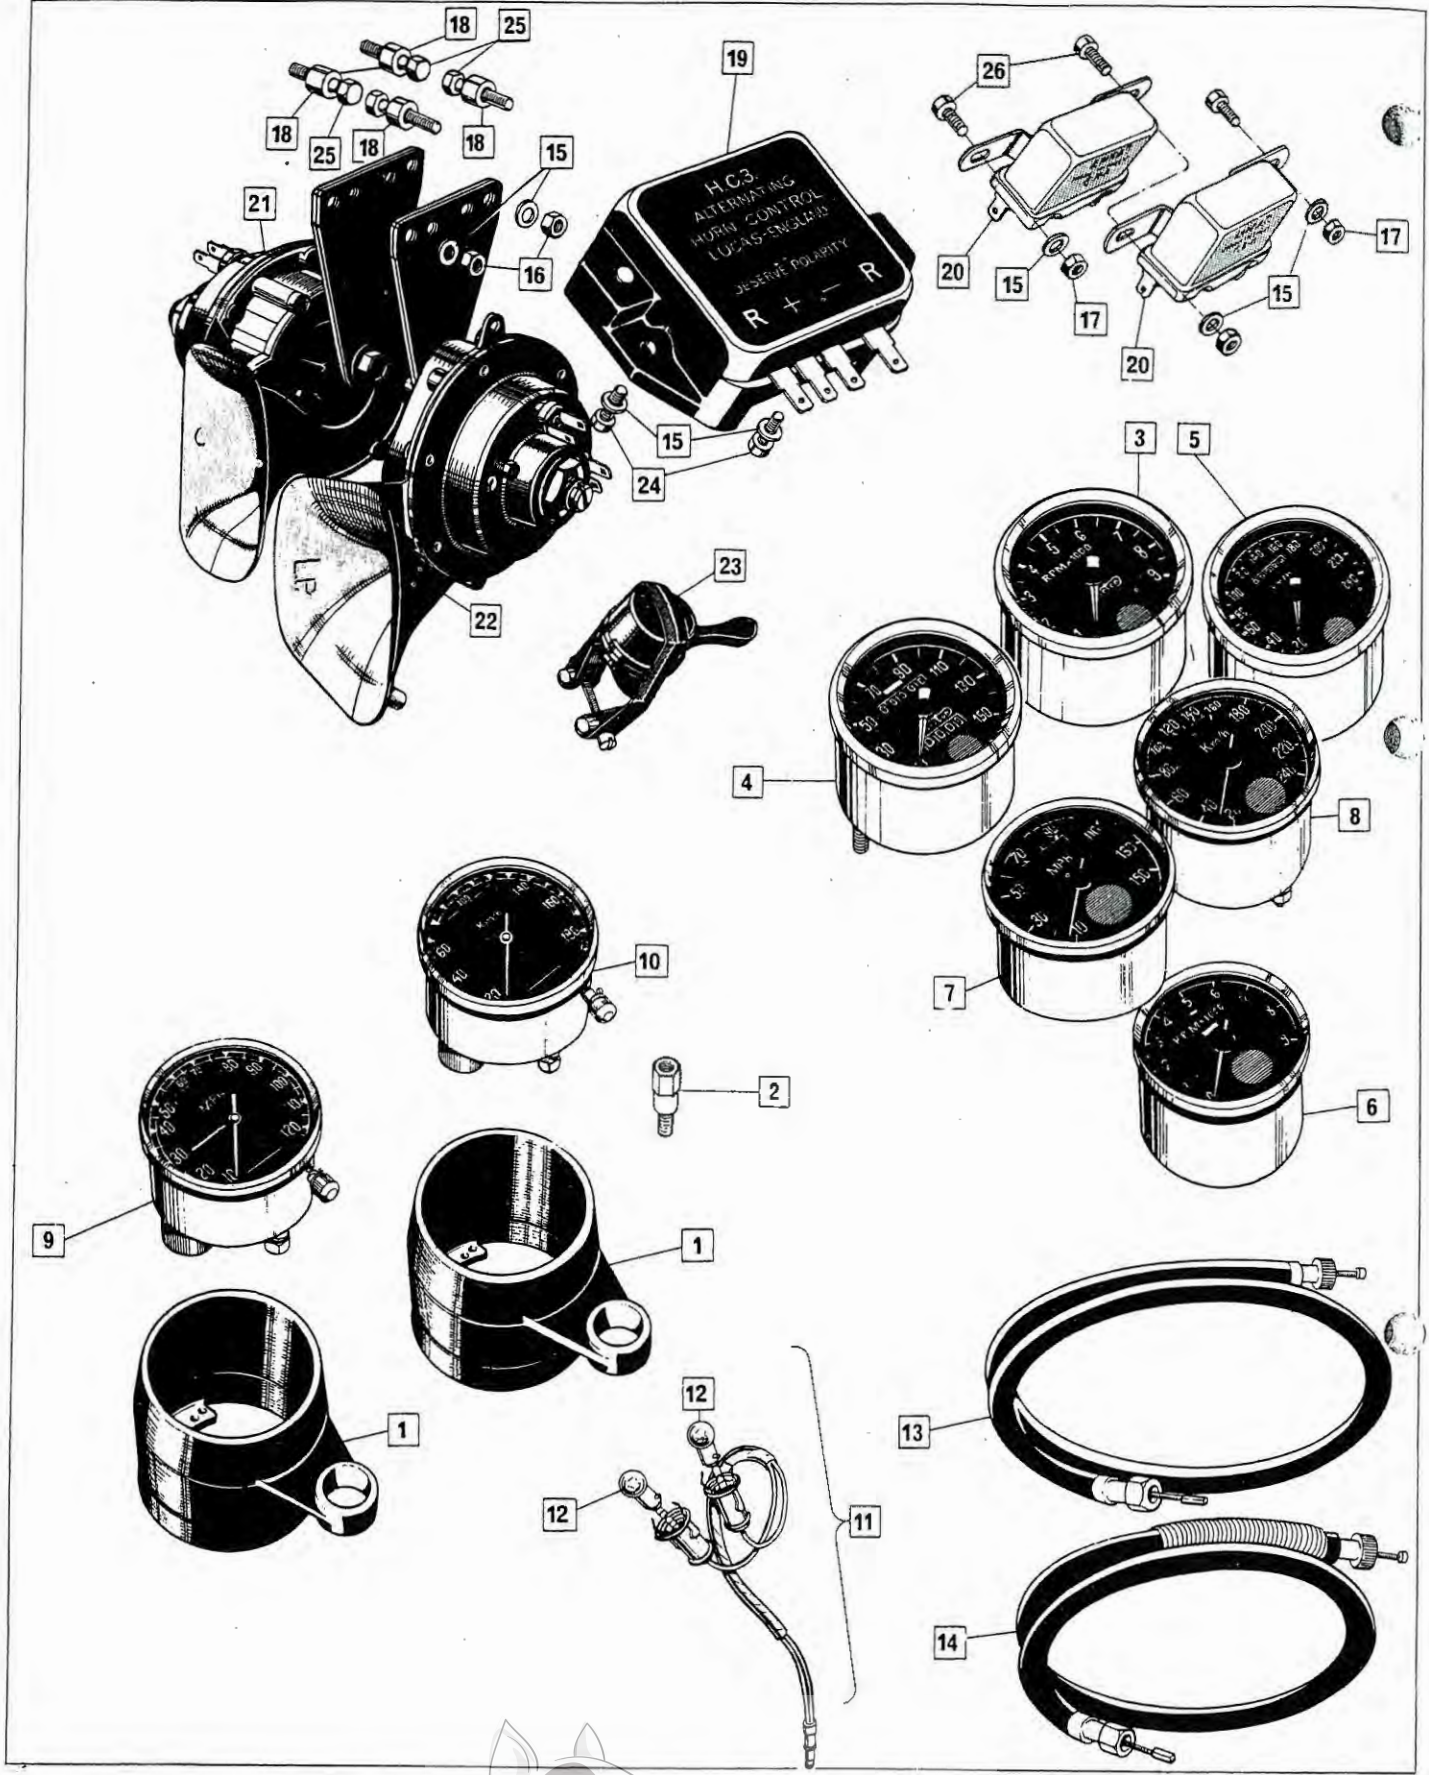

Batteries, Battery Tray, Direction Indicators

31

Plate No.	Part No.	Description	Qty.	Bin No.	Price
		BATTERY – ALL MODELS EXCEPT INTERPOL			
1	063244	Battery	1	.....	.....
2	061662	Strap	2	.....	.....
3	061667	Crossbar	1	.....	.....
4	062602	Rubber	5	.....	.....
5	063227	Breather Tube	1	.....	.....
		BATTERY – INTERPOL			
6	54027410	Battery SCZ7E	2	.....	.....
7	061655	Rubber	2	.....	.....
8	061660	Rubber	1	.....	.....
9	061661	Strap	2	.....	.....
10	061668	Crossbar	1	.....	.....
		BATTERY TRAY – ALL MODELS			
11	062557	Tray Battery	1	.....	.....
12	060811	Grommet	1	.....	.....
		DIRECTION INDICATORS			
13	062059	Indicator Lamp Mounting 60600091	4	.....	.....
14	062060	Lamp 56147	4	.....	.....
15	54581638	Lens	4	.....	.....
16	54580322	Bulbholder Assembly	4	.....	.....
17	573832	Interior Assembly	4	.....	.....
18	382	Bulb	4	.....	.....
19	20948	Nut	2	.....	.....
20	26494	Washer	2	.....	.....
21	062045	Flasher Unit 35048	1	.....	.....
22	062046	Mounting Bracket 54385091	1	.....	.....
23	060915	Bolt	1	.....	.....
24	060678	Nut	1	.....	.....
25	000039	Washer	2	.....	.....
26	062574	Link Lead (Front Flashers)	1	.....	.....
	062329	DIRECTION INDICATOR KIT (COMPLETE)	1	.....	.....

Norton

COMMANDO

CLASSIC
BIKE SPARES

Instruments and Police Horns
CLASSIC
BIKE SPARES