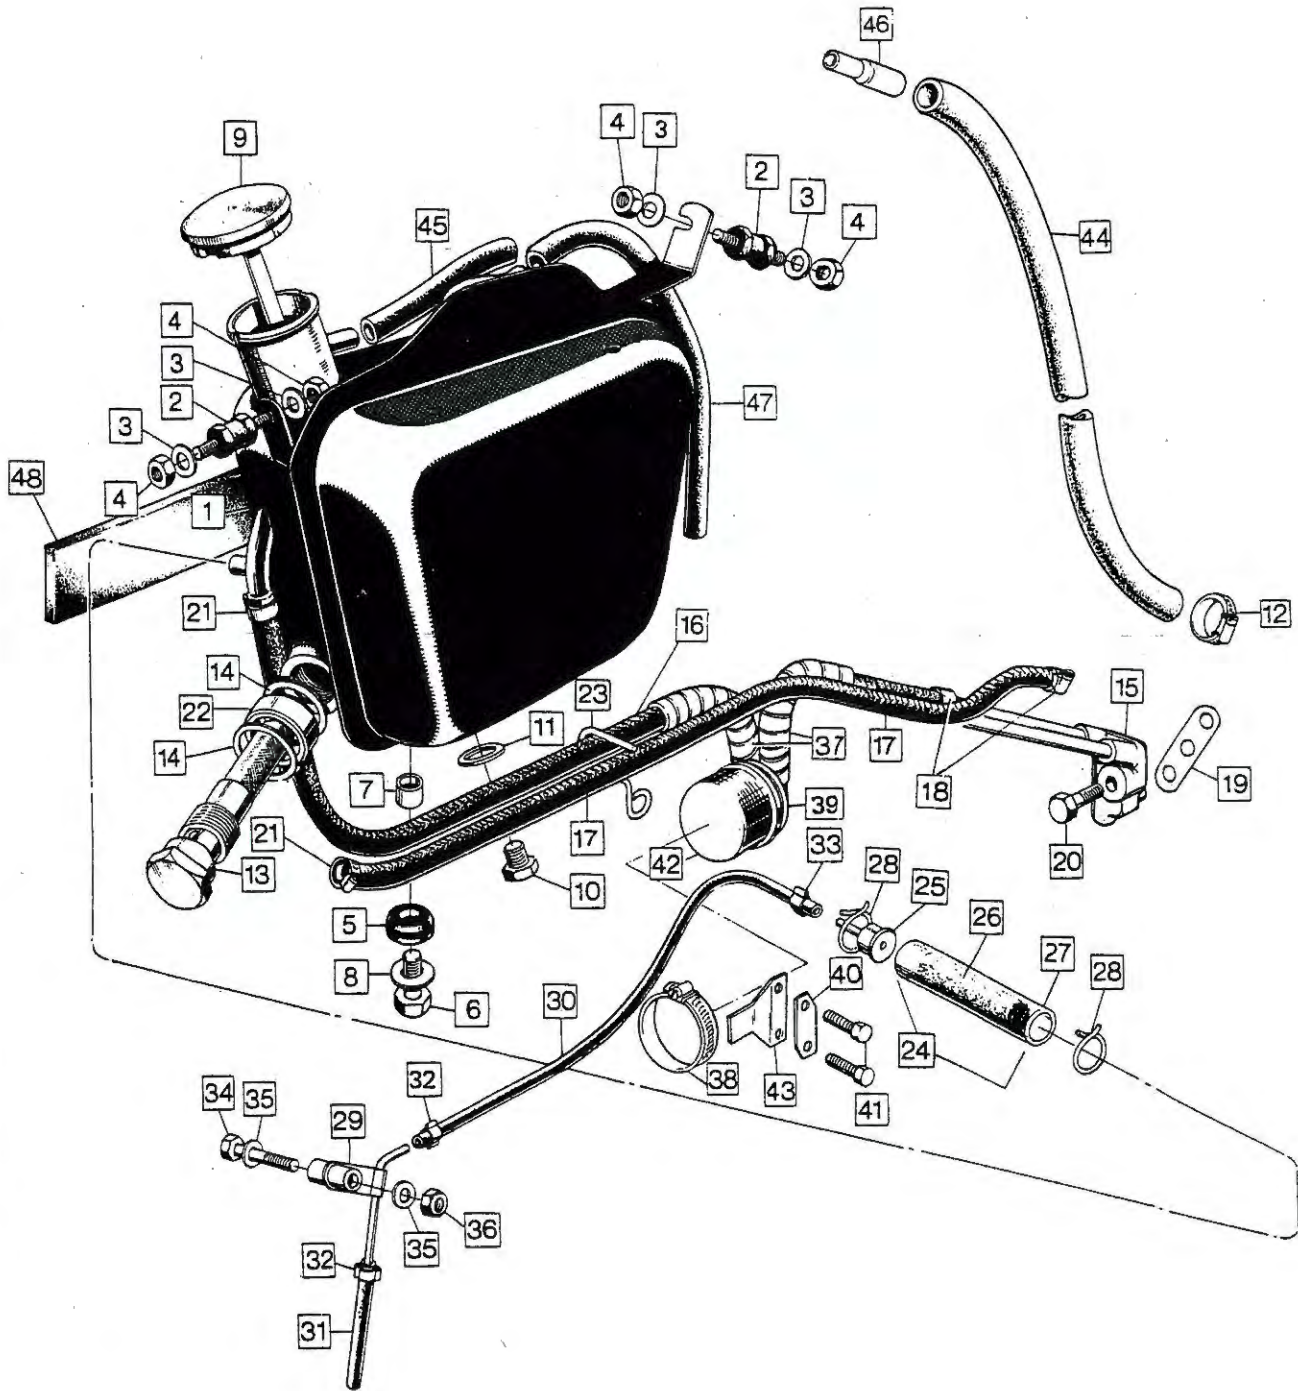

Oil Tank, Oil Pipes, Junction Block, Rear Chain Oiler and Full Flow Oil Filter

16

Plate No.	Part No.	Description	Qty.	Bin No.	Price
1	063975	Oil Tank	1	-----	-----
2	060636	Oil Tank Mounting	2	-----	-----
3	000012	Washer	4	-----	-----
4	033057	Nut	4	-----	-----
5	060811	Mounting Rubber	1	-----	-----
6	060652	Bolt	1	-----	-----
7	061650	Spacer	1	-----	-----
8	000012	Washer	2	-----	-----
9	065509	Cap	1	-----	-----
10	060668	Plug	1	-----	-----
11	062624	Washer	1	-----	-----
12	063370	Breather Hose Clip	1	-----	-----
13	061159	Filter	1	-----	-----
14	042065	Washer	2	-----	-----
15	064134	Oil Junction Block	1	-----	-----
16	062200	Feed Pipe (17 in.)	1	-----	-----
17	063144	Return Pipe	2	-----	-----
-	065393	Return Pipe	1	} Mk2A	-----
-	065420	Feed Pipe	1		-----
18	063248	Clip	2	-----	-----
19	032044	Gasket	1	-----	-----
20	030448	Bolt	1	-----	-----
21	063248	Clip	2	-----	-----
22	062207	Banjo	1	-----	-----
23	061677	Clip	1	-----	-----
24	061669	Chain Oiler Regulator	1	-----	-----
25	060884	Regulator End	1	-----	-----
26	060887	Regulator Felt	1	-----	-----
27	062496	Tube (3.375 in.)	1	-----	-----
28	060886	Clip	2	-----	-----
29	060881	Bracket	1	-----	-----
30	062084	Pipe (12 in.)	1	-----	-----
31	062085	Pipe (3 in.)	1	-----	-----
32	060920	Clip	2	-----	-----
33	060921	Clip	1	-----	-----
34	060459	Oiler Bracket Bolt	1	-----	-----
35	000012	Washer	1	-----	-----
36	033057	Nut	1	-----	-----
37	063367	Protection Spring	2	-----	-----
38	063369	Screw Clip	1	-----	-----
39	063139	Mounting Head S.A.	1	-----	-----
40	065006	Tab Washer	1	-----	-----
41	22403	Screw	2	-----	-----
42	063371	Filter	1	-----	-----
43	063368	Strip. Filter Retainer	1	-----	-----
44	062617	Breather Pipe. Long	1	-----	-----
45	062676	Breather Pipe. Short	1	-----	-----
46	062517	Adaptor	1	-----	-----
47	062283	Pipe	1	-----	-----
48	063961	Battery Rubber	1	-----	-----
Not illustrated	064875	Compression Clip-Chain Oiler	1	-----	-----
-	065571	Breather Pipe	1	} MK2A	-----
-	065569	Clip	1		-----
-	065573	Oil Separator	1	-----	-----
-	065499	Tube, Separator to Inlet Pipe	1	-----	-----
-	065315	Tee Piece	1	-----	-----
-	065316	Balance Pipe Hose	2	-----	-----
-	065582	Breather Pipe	1	-----	-----
-	062676	Breather Pipe	1	-----	-----