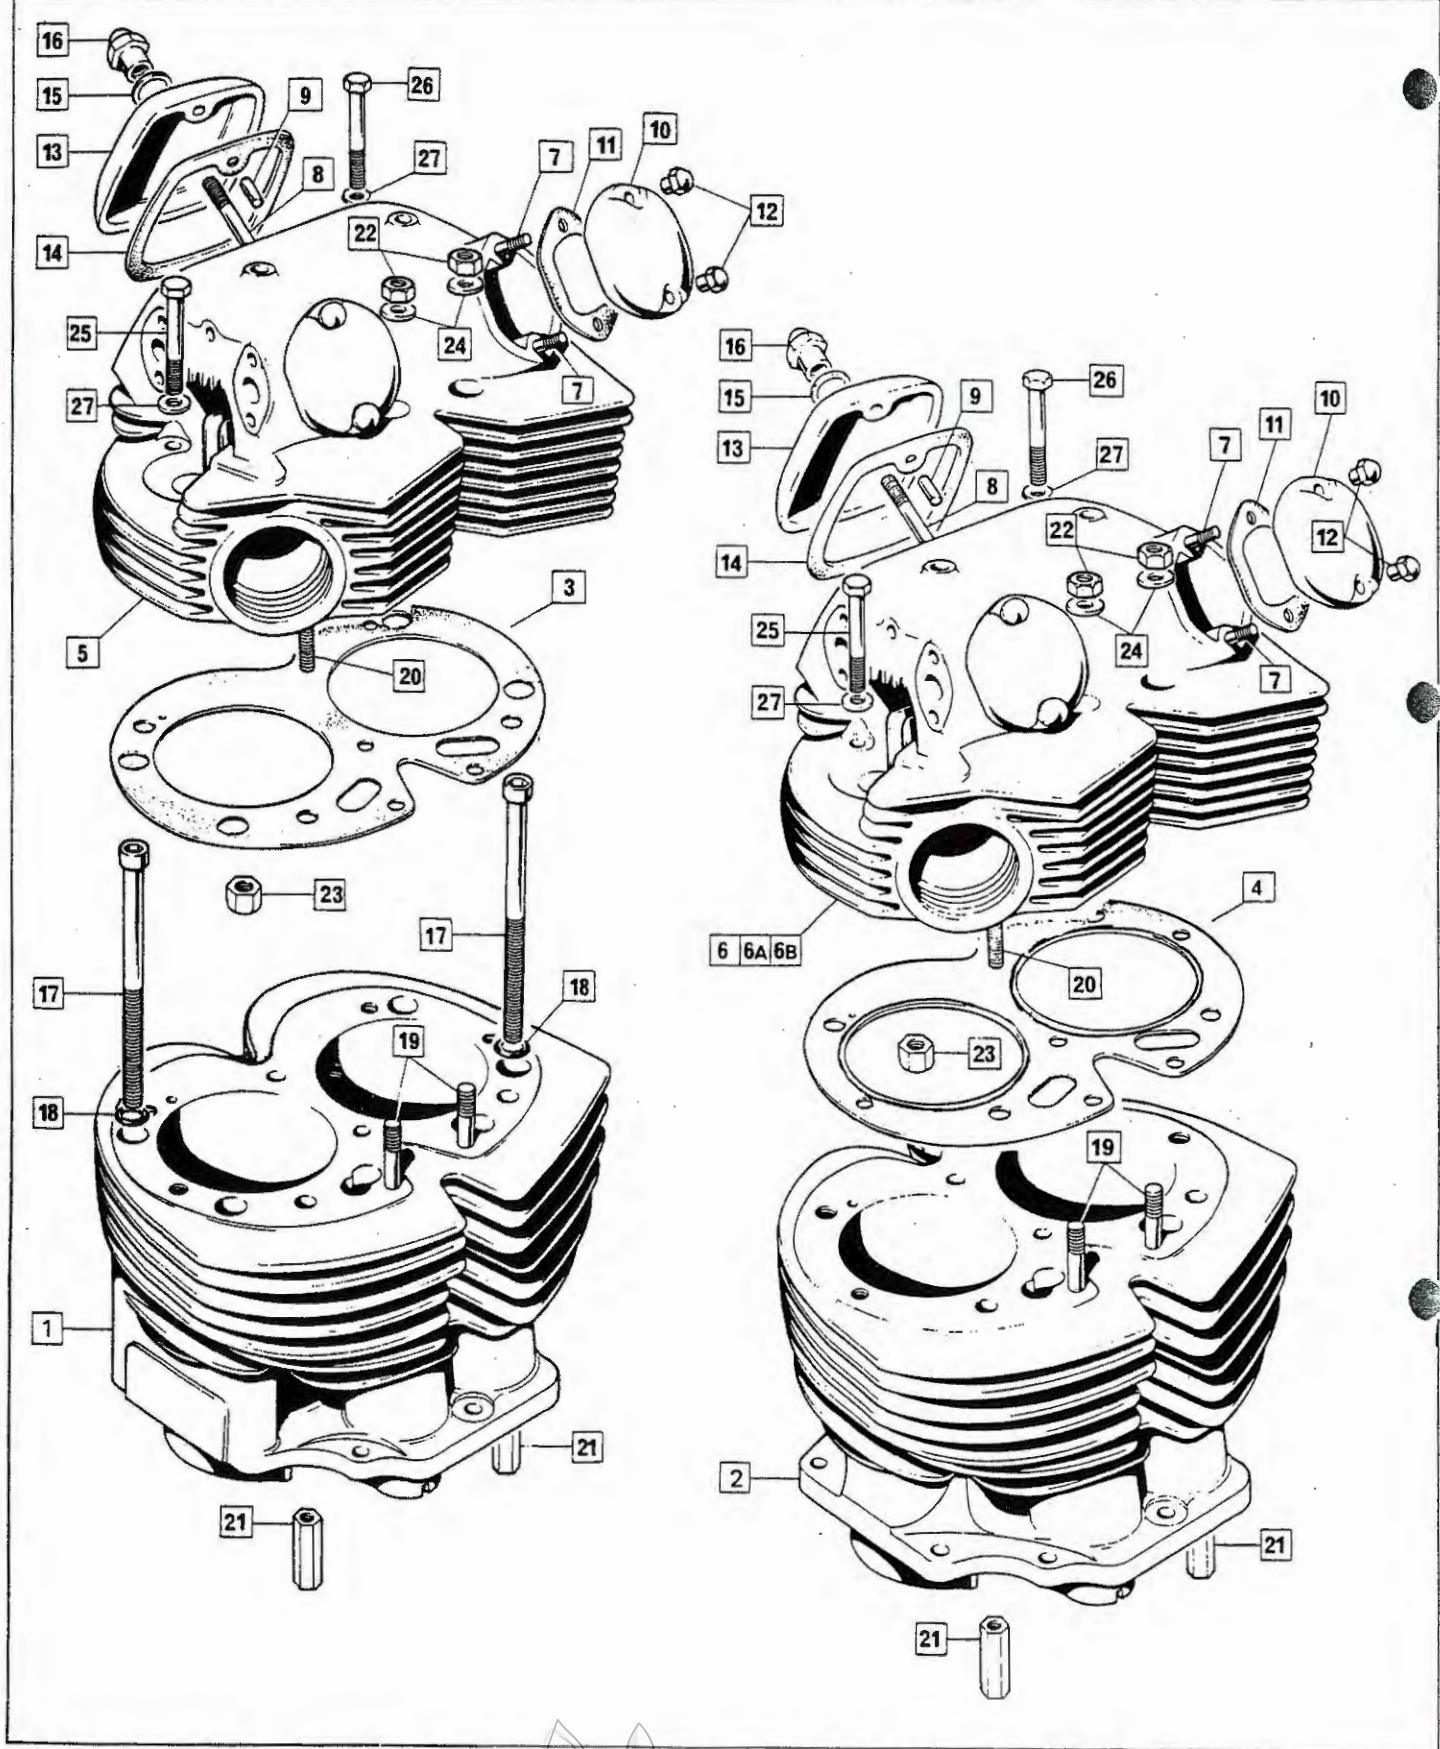

Engine: Cylinder, Cylinder Head

750 and 850

CLASSIC
BIKE SPARES

Engine: Cylinder, Cylinder Head

2

Plate No.	Part No.	Description	Qty.	Bin No.	Price
1	065074	Cylinder	1	.....	.....
3	065051	Cylinder Head Gasket (eyeletted)	1	.....	.....
5	065507	Cylinder Head	1	.....	.....
7	NMT2252	Rocker Cover Stud - Front	4	.....	.....
8	NM18033	Rocker Cover Stud - Rear	1	.....	.....
9	000579	Rocker Cover Dowel	1	.....	.....
10	NM18093A	Rocker Cover Front	2	.....	.....
11	NMT2088	Rocker Cover Gasket - Front	2	.....	.....
12	NMT2085	Rocker Cover Nut - Front	4	.....	.....
13	NM18094A	Rocker Cover Rear	1	.....	.....
14	NMT2084	Rocker Cover Gasket - Rear	1	.....	.....
15	NMT2082	Rocker Cover Stud Washer	1	.....	.....
16	NMT2162	Rocker Cover Stud Nut - Rear	1	.....	.....
17	063085	Cylinder Through-Bolt	4	.....	.....
18	064147	Washer	4	.....	.....
19	NMT2161	Cylinder Head/Barrel Stud	2	.....	.....
20	NM24389	Cylinder Head/Barrel Stud	3	.....	.....
21	063192	Cylinder Head/Barrel Stud Nut	2	.....	.....
22	NMT2017	Cylinder Head/Barrel Stud Nut	2	.....	.....
23	NM24250	Cylinder Head/Barrel Stud Nut	1	.....	.....
24	000011	Cylinder Head/Barrel Stud Washer	2	.....	.....
25	060401	Cylinder Head/Barrel Bolt	4	.....	.....
26	NM25313	Cylinder Head/Barrel Bolt Short	1	.....	.....
27	016213	Cylinder Head/Barrel Bolt Washer	5	.....	.....

DISREGARD PART #S
NOT LISTED

CLASSIC
BIKE SPARES

Norton

COMMANDO