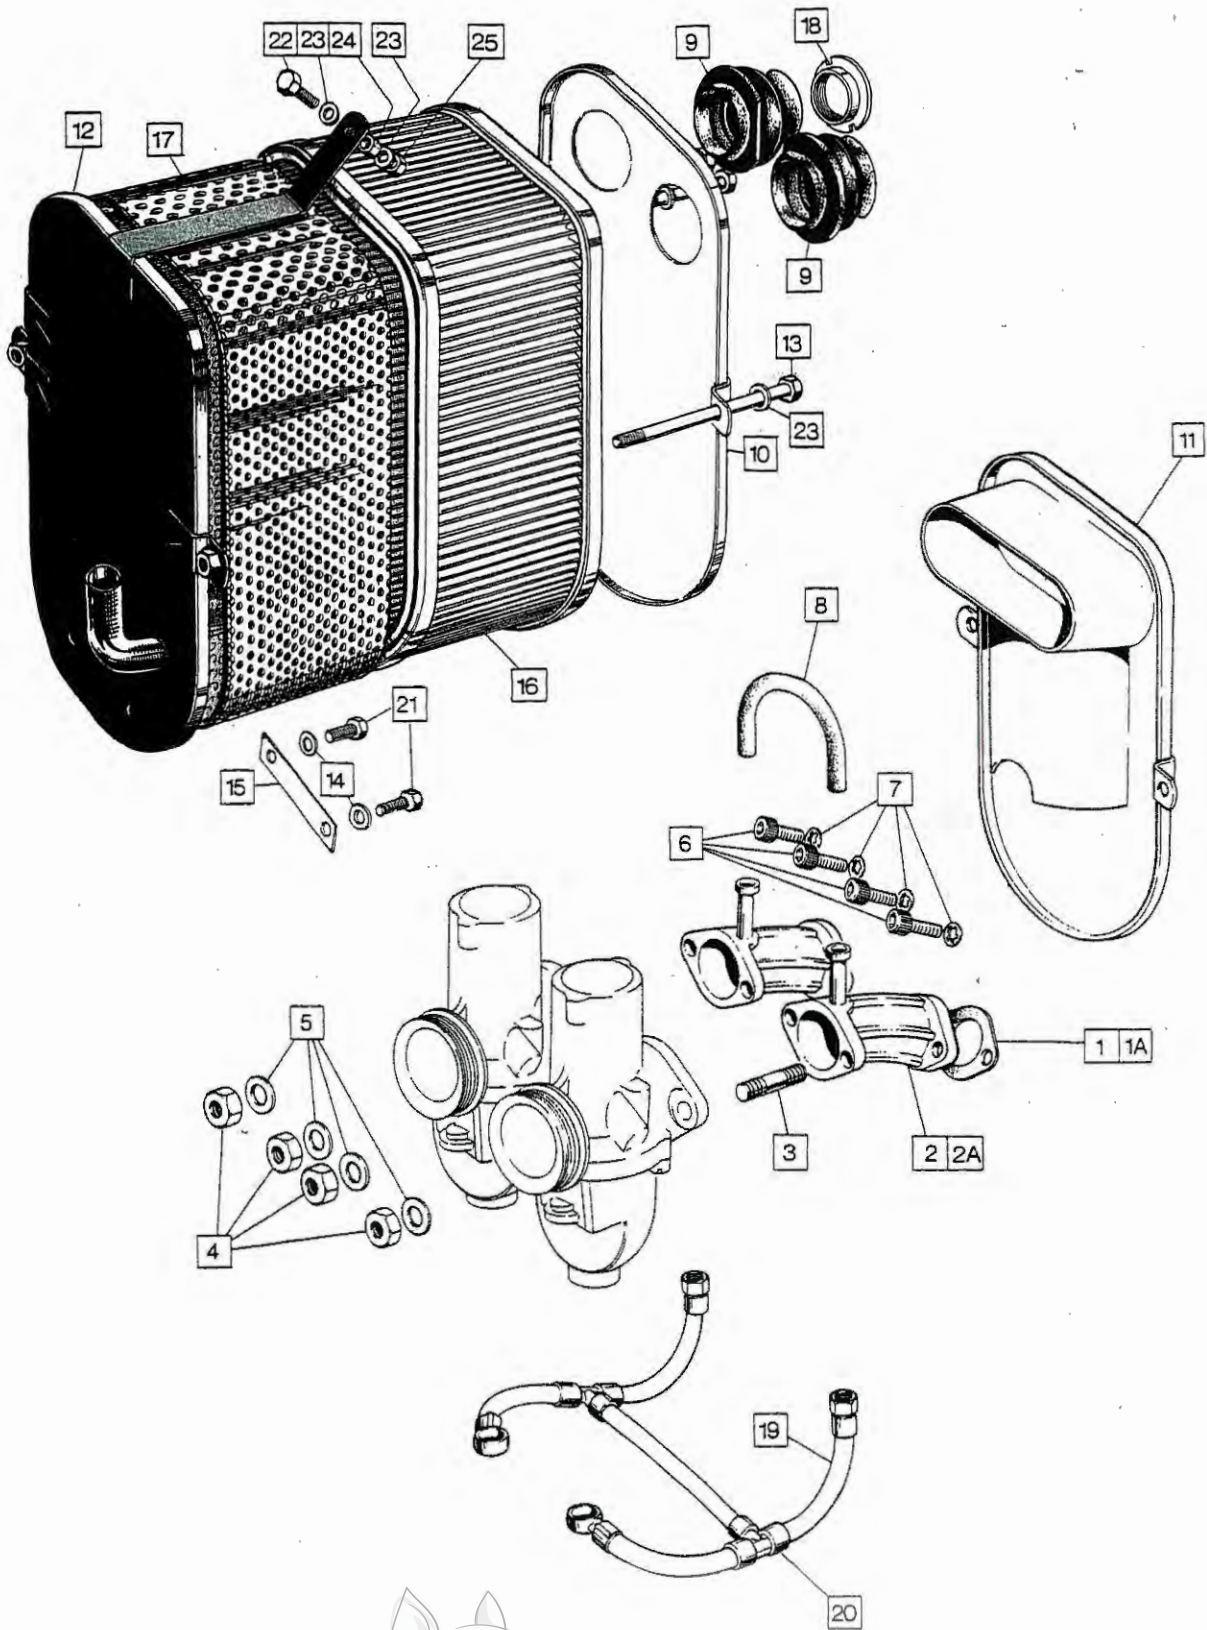

CLASSIC
Carburetor Mountings, Air Filter
BIKE SPARES and Fuel Line

Carburetor Mountings, Air Filter and Fuel Line

12

Plate No.	Part No.	Description	Qty.	Bin No.	Price
1	063458	Carburetor Heat Insulator (32 mm carb.)	2	.....	.....
1A	NM23358	Carburetor Heat Insulator (30 mm carb.)	2	.....	.....
2	062711	Carburetor Spacer (32 mm carb.)	2	.....	.....
2A	065196	Carburetor Spacer (30mm carb.)	2	.....	.....
3	060577	Carburetor Stud	4	.....	.....
4	060348	Carburetor Stud Nut	4	.....	.....
5	22528	Carburetor Stud Washer	4	.....	.....
6	062536	Carburetor Fixing Screw	4	.....	.....
7	11796	Carburetor Fixing Screw Washer	4	.....	.....
8	062284	Balance Pipe Hose	1	.....	.....
9	062537	Hose	2	.....	.....
10	063813	Front Plate, Air Cleaner	1	.....	.....
12	064894	Back Plate, Air Cleaner	1	.....	.....
13	060900	Bolt	2	.....	.....
14	000012	Washer	5	.....	.....
15	060926	Locking Plate	1	.....	.....
16	061556	Air Cleaning Element	1	.....	.....
17	060816	Perforated	1	.....	.....
18	033027	Air Cleaning Adaptor Sleeve	2	.....	.....
19	065192	Fuel Line Assembly	1	.....	.....
20	062344	'T' Piece for Fuel Pipe	2	.....	.....
21	060327	Air Cleaning Fixing Bolt	2	.....	.....
22	060617	Bolt	1	.....	.....
23	000012	Plain Washer	2	.....	.....
24	062170	Spacer	1	.....	.....
25	033057	Nut	1	.....	.....
-	065601	Airbox	1	.....	.....
-	064839	Venturi	2	.....	.....
-	065372	Clip	2	.....	.....
-	064536	Element	1	.....	.....
-	064133	Plate, Cover	1	.....	.....
-	064174	Joint	1	.....	.....
-	060677	Bolt	3	.....	.....
-	27758	Washer	3	MK2A	.....
-	064180	Hose	2	.....	.....
-	064111	Bracket, Switch	1	.....	.....
-	000012	Washer	4	.....	.....
-	060327	Bolt	4	.....	.....
-	064237	Bracket, Top	1	.....	.....
-	065368	Rubber Seal Washer	2	.....	.....
-	065369	Rubber Seal Washer	4	.....	.....
-	065371	Packing	1	.....	.....
-	064220	Packing	1	.....	.....