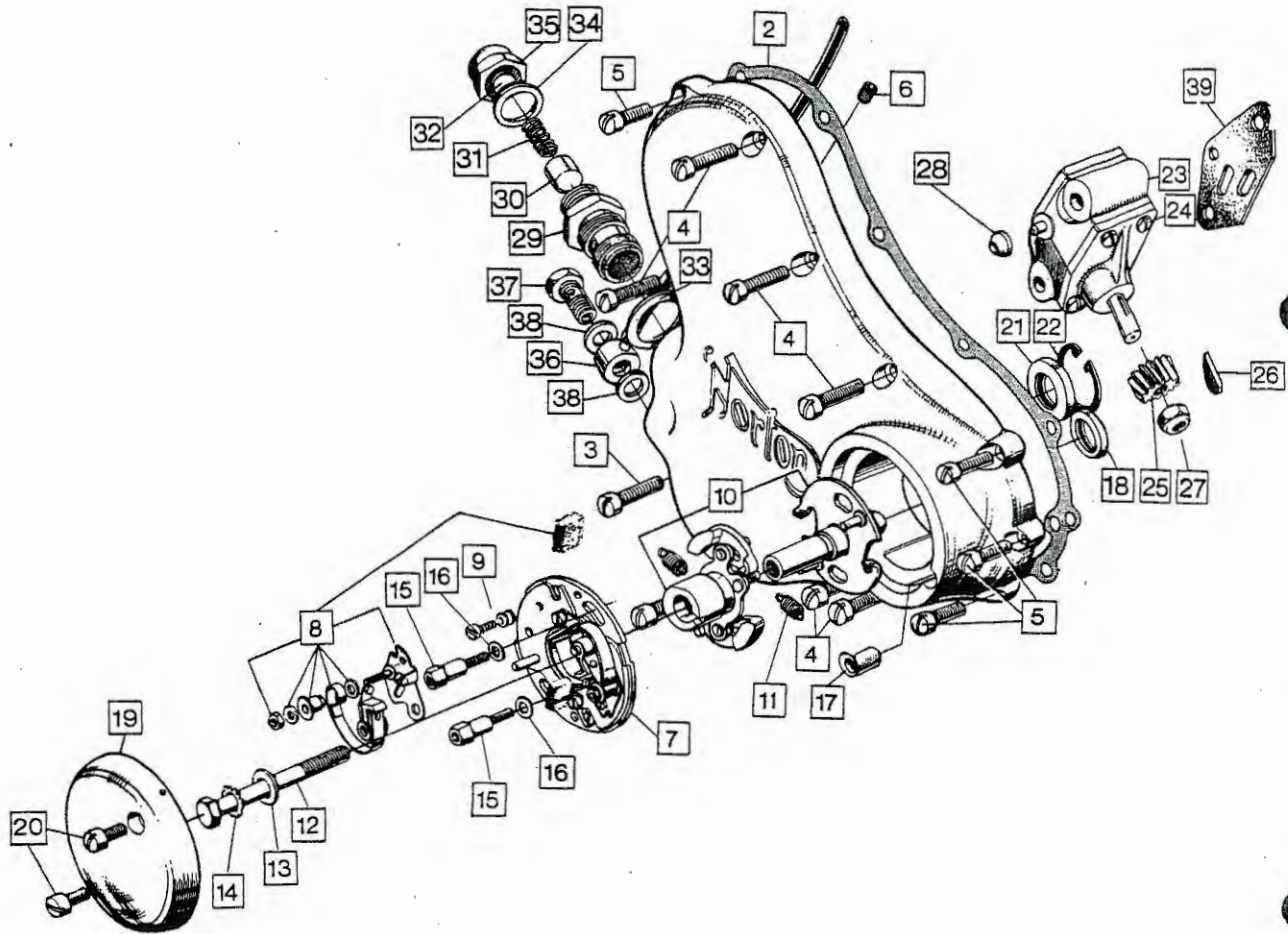

DISREGARD PART #S  
NOT LISTED

CLASSIC  
BIKE SPARES

Engine: Contact Breaker, Timing Cover,  
Oil Pump, Oil Pressure Relief Valve

BIKE SPARES