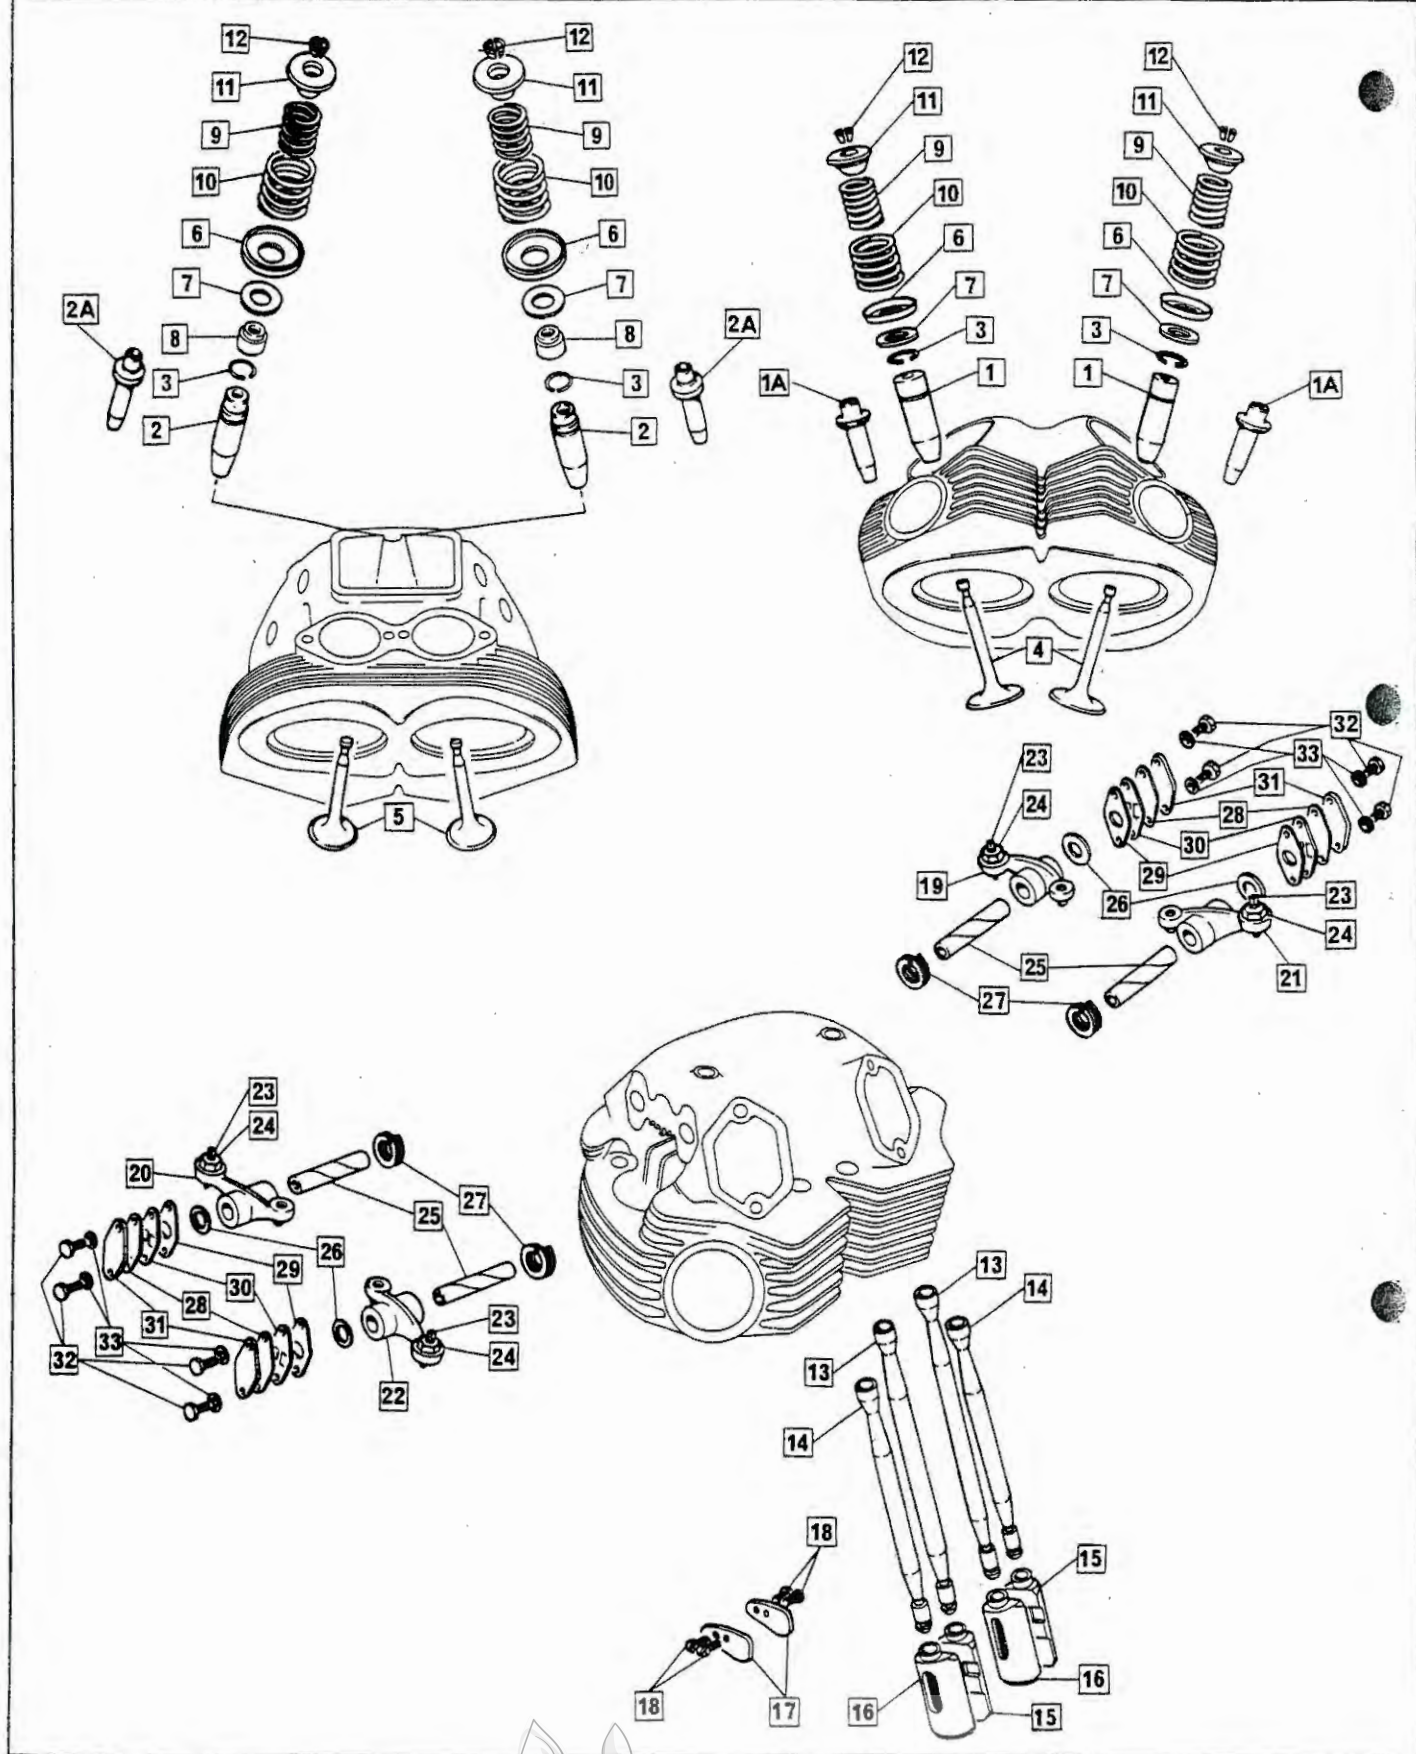

Valve Gear
CLASSIC
BIKE SPARES

Valve Gear

3

Plate No.	Part No.	Description	Qty.	Bin No.	Price
1	065024	Valve Guide Exhaust	2	.....	.....
2	065027	Valve Guide Inlet	2	.....	.....
3	011111	Circlip for Valve Guide	4	.....	.....
4	065115	Valve Exhaust	2	.....	.....
5	064034	Valve Inlet	2	.....	.....
6	061399	Valve Spring Seat	4	.....	.....
7	NM23392	Valve Spring Heat Insulator	4	.....	.....
8	062726	Valve Stem Seal - Inlet only	2	.....	.....
9	NM22839	Valve Spring Inner	4	.....	.....
10	NM22838	Valve Spring Outer	4	.....	.....
11	NMT186	Valve Collar	4	.....	.....
12	NMT187	Split Collet	(pairs) 4	.....	.....
13	NM25515	Inlet Pushrod Complete	2	.....	.....
14	NM25516	Exhaust Pushrod Complete	2	.....	.....
15	NM22771	NM Tappet L.H. }	Supplied only in pairs 2	.....	.....
16	NM22772	22771/2 Tappet R.H. }			
17	063092	Tappet Locating Plate	2	.....	.....
18	NMT2143	Tappet Locating Plate Screw	4	.....	.....
19	062473	Rocker Inlet L.H. with ball end, less adjuster and nut	1	.....	.....
20	062471	Rocker Inlet R.H. with ball end-less adjuster and nut	1	.....	.....
21	062474	Rocker Exhaust L.H. with ball end less adjuster and nut	1	.....	.....
22	062472	Rocker Exhaust R.H. with ball end less adjuster and nut	1	.....	.....
23	NMT2074	Rocker Adjuster	4	.....	.....
24	NMT232	Rocker Adjuster Nut	4	.....	.....
25	NM25350	Rocker Spindle	4	.....	.....
26	NM18102	Rocker Thrust Washer	4	.....	.....
27	NM18103	Rocker Spring Washer	4	.....	.....
28	NMT2240	Rocker Plain Paper Gasket	4	.....	.....
29	NMT2083	Rocker Spindle Joint. Paper Gasket	4	.....	.....
30	NMT2238	Rocker Spindle Lock Plate	4	.....	.....
31	NMT2239	Rocker Spindle Retaining Plate	4	.....	.....
32	063124	Rocker Spindle Retaining Bolt	8	.....	.....
33	063129	Washer (copper)	8	.....	.....

DISREGARD PART #S
NOT LISTED

CLASSIC
BIKE SPARES