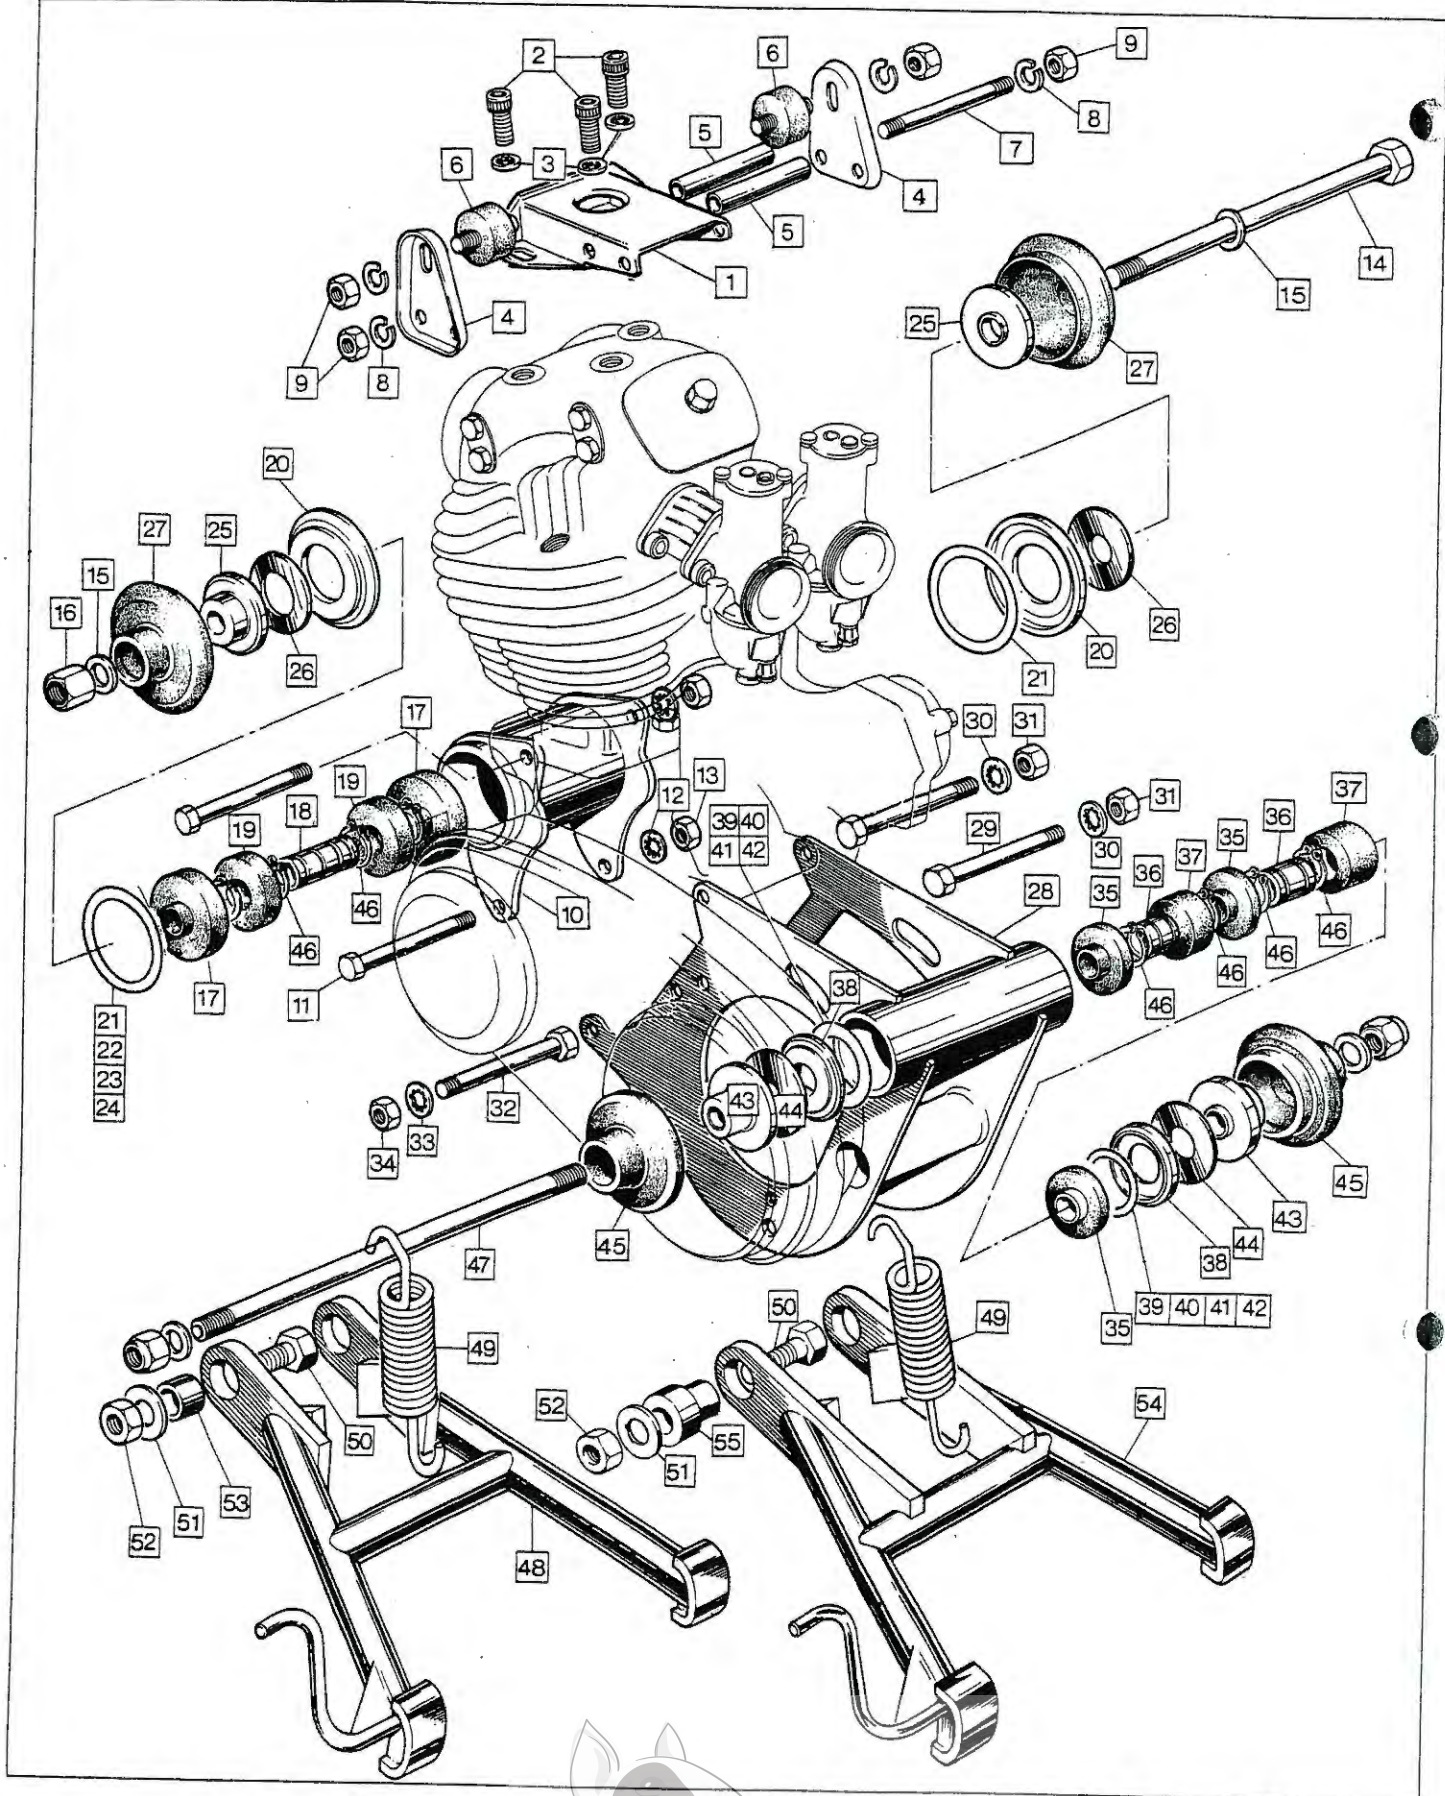

Engine Mountings, Head Steady, Centre Stand

CLASSIC
BIKE SPARES

Engine Mountings, Head Steady, Centre Stand 13

Plate No.	Part No.	Description	Qty.	Bin No.	Price
1	065459	Engine Steady	1	-----	-----
2	NM.19437	Engine Steady to Head Screw	3	-----	-----
3	014117	Engine Steady Screw Washer	3	-----	-----
4	061128	Engine Steady Side Plate	2	-----	-----
5	060490	Engine Steady Spacer	2	-----	-----
6	060622	Engine Steady Rubber Mounting	2	-----	-----
7	060493	Engine Steady Stud	2	-----	-----
8	000192	Engine Steady Stud Washer	6	-----	-----
9	060348	Engine Steady Stud Nut	6	-----	-----
10	061410	Front Engine Mounting	1	-----	-----
11	063213	Front Engine Plate Bolt	2	-----	-----
12	30755	Front Engine Plate Washer	4	-----	-----
13	063245	Engine Front Plate Nut	2	-----	-----
14	060423	Front Engine Plate Bolt to Frame	1	-----	-----
15	000008	Front Engine Plate Bolt Washer	2	-----	-----
16	063598	Front Engine Plate Bolt Nut	1	-----	-----
17	061226	Front Engine Mounting Bush	2	-----	-----
18	063960	Front Engine Mounting Spacer	1	-----	-----
19	061278	Front Engine Mounting Buffer	2	-----	-----
20	060684	Front Engine Mounting Tube Cap	2	-----	-----
21	060686	Front Engine Mounting Shim -005"	AR	-----	-----
22	060687	Front Engine Mounting Shim -010"	AR	-----	-----
23	060688	Front Engine Mounting Shim -020"	AR	-----	-----
24	060689	Front Engine Mounting Shim -030"	AR	-----	-----
25	060422	Front Engine Mounting Collar	2	-----	-----
26	063556	Front Engine Mounting Washer (PTFE.)	2	-----	-----
27	063718	Front Engine Mounting Gaiter	2	-----	-----
28	064060	Rear Engine Mounting	1	-----	-----
29	063212	Rear Engine Plate Bolt	2	-----	-----
30	000010	Rear Engine Plate Washer	4	-----	-----
31	063024	Rear Engine Plate Nut	2	-----	-----
32	063211	Rear Engine Plate Bolt Bottom	1	-----	-----
33	30859	Rear Engine Plate Washer	2	-----	-----
34	063246	Rear Engine Plate Nut	1	-----	-----
35	061227	Rear Engine Mounting Rubber	3	-----	-----
36	063928	Rear Engine Mounting Spacer	2	-----	-----
37	061280	Rear Engine Mounting Buffer	2	-----	-----
38	060685	Rear Engine Mounting Tube Cap	2	-----	-----
39	060775	Rear Engine Mounting Shim -005"	AR	-----	-----
40	060776	Rear Engine Mounting Shim -010"	AR	-----	-----
41	060777	Rear Engine Mounting Shim -020"	AR	-----	-----
42	060778	Rear Engine Mounting Shim -030"	AR	-----	-----
43	060436	Rear Engine Mounting Collar	2	-----	-----
44	063556	Rear Engine Mounting Washer (PTFE.)	2	-----	-----
45	063719	Rear Engine Mounting Gaiter	2	-----	-----
46	063927	Circlip for Isolastic Buffers	8	-----	-----
47	062442	Rear Engine Mounting Stud	1	-----	-----
49	064643	Centre Stand Spring	1	-----	-----
50	062040	Centre Stand Bolt	2	-----	-----
51	000009	Centre Stand Washer	2	-----	-----
52	061702	Centre Stand Nut	2	-----	-----
54	064031	Centre Stand	1	-----	-----
55	064057	Centre Stand Spacer	2	-----	-----
	064874	Kit to fit more robust 850 centre stand to 1971-73 750's (Centre stand included)	1	-----	-----

DISREGARD Part #s
NOT LISTED
CLASSIC BIKE SPARES