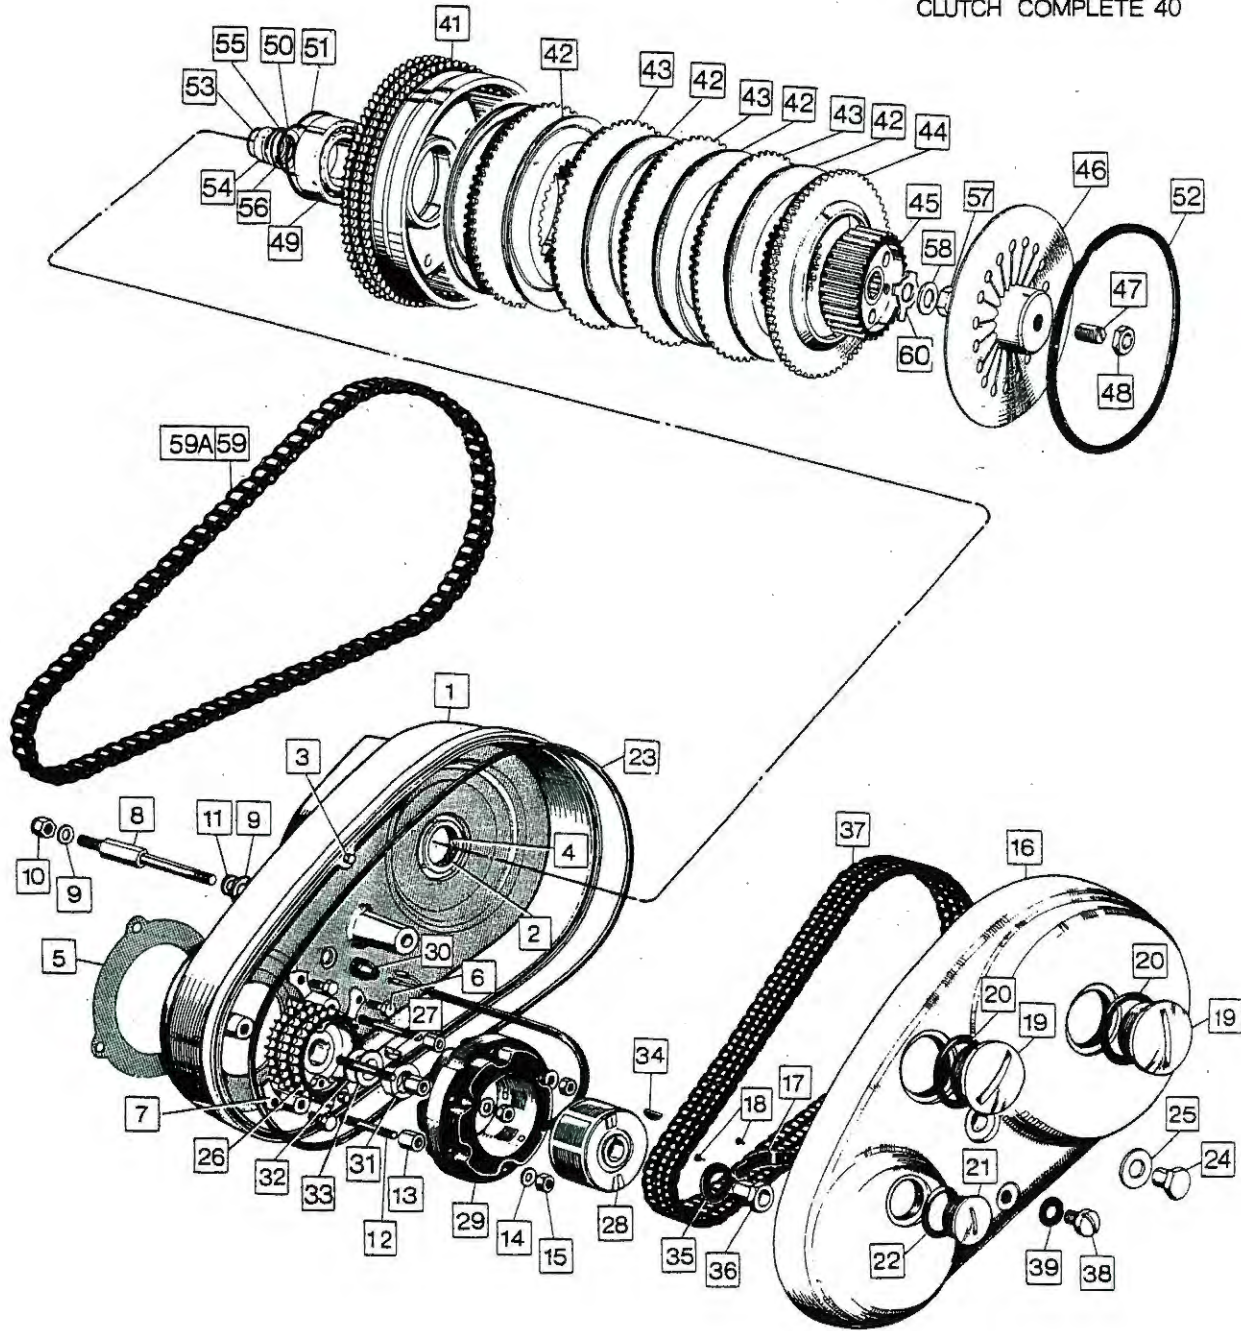

CLUTCH COMPLETE 40

Chaincases, Chains, Sprockets, Clutch, Alternator

10

Plate No.	Part No.	Description	Qty.	Bin No.	Price
1	060374	Chaincase Inner Half c/w Dowels	1	.....	.....
2	060769	Chaincase Oil Seal Disc	2	.....	.....
3	024145	Chaincase Dowel	2	.....	.....
4	012443	Chaincase Felt Seal	1	.....	.....
5	060711	Chaincase to Crankcase Gasket	1	.....	.....
6	062669	Chaincase Fixing Bolt	3	.....	.....
7	060395	Chaincase Fixing Bolt Washer	3	.....	.....
8	060376	Chaincase Centre Stud	1	.....	.....
9	000010	Chaincase Centre Stud Washer	2	.....	.....
10	060397	Chaincase Centre Stud Nut	1	.....	.....
11	060399	Chaincase Centre Stud Shim	AR	.....	.....
12	060386	Stator Stud	3	.....	.....
13	060377	Stator Stud Spacer	3	.....	.....
14	000011	Stator Stud Washer	3	.....	.....
15	060700	Stator Stud Nut	3	.....	.....
16	062585	Chaincase Outer Half with Timing Plate	1	.....	.....
17	060763	Ignition Indicator Plate	1	.....	.....
18	060663	Hammer Drive Screw	2	.....	.....
19	060388	Chain Inspection Cap	2	.....	.....
20	062581	Chain Inspection Cap 'O' Ring	2	.....	.....
21	060659	Timing Inspection Cap	1	.....	.....
22	062580	Timing Inspection Cap 'O' Ring	1	.....	.....
23	060398	Chaincase Band Rubber	1	.....	.....
24	050367	Chaincase Attachment Nut	1	.....	.....
25	060368	Chaincase Attachment Nut Washer	1	.....	.....
26	060383	Engine Sprocket	1	.....	.....
27	NME3682	Engine Sprocket Key	1	.....	.....
28	54212006	Rotor	1	.....	.....
29	47205A	Stator	1	.....	.....
30	060903	Alternator Grommet	1	.....	.....
31	060402	Rotor Spacer	1	.....	.....
32	060665	Rotor Shim .010"	AR	.....	.....
33	060664	Rotor Shim .036"	AR	.....	.....
34	NM20948	Rotor Key	1	.....	.....
35	NM24948	Rotor Washer	1	.....	.....
36	060387	Rotor Nut	1	.....	.....
37	060366	Front Chain (Primary)	1	.....	.....
38	062582	Chaincase Oil Level Plug	1	.....	.....
39	062583	Chaincase Oil Level 'O' Ring	1	.....	.....
40	064644	Clutch Complete (includes items 41-46, 49-52 inclusive)	1	.....	.....
41	062482	Clutch Sprocket c/w Backplate	1	.....	.....
42	063741	Clutch Friction Plate, Sintered Bronze	5	.....	.....
43	060746	Clutch Plain Plate	4	.....	.....
44	063768	Clutch Pressure Plate	1	.....	.....
45	063979	Clutch Centre	1	.....	.....
46	060770	Clutch Spring Plate with Centre	1	.....	.....
47	061179	Clutch Adjuster	1	.....	.....
48	060005	Clutch Adjuster Nut	1	.....	.....
49	060750	Clutch Bearing	1	.....	.....
50	060753	Clutch Bearing Inner Circlip	1	.....	.....
51	060754	Clutch Bearing Outer Circlip	1	.....	.....
52	060751	Clutch Spring Circlip	1	.....	.....
53	060752	Clutch Location Circlip	1	.....	.....
54	060747	Clutch Location Spacer	1	.....	.....
55	060894	Clutch Location Shim .036"	AR	.....	.....
56	060895	Clutch Location Shim .048"	AR	.....	.....
57	040373	Clutch Fixing Nut	1	.....	.....
58	063447	Clutch Fixing Nut Washer	1	.....	.....
59	017376	Rear Chain, 98 Links (for 19 tooth sprocket)	1	.....	.....
59A	064025	Rear Chain, 99 Links (for 21 tooth sprocket)	1	.....	.....
59E	065441	Rear Chain, 100 links (for 22 tooth sprocket)	1	MK2A	.....
60	063459	Tab Washer	1	.....	.....

CLASSIC BIKE SPARES