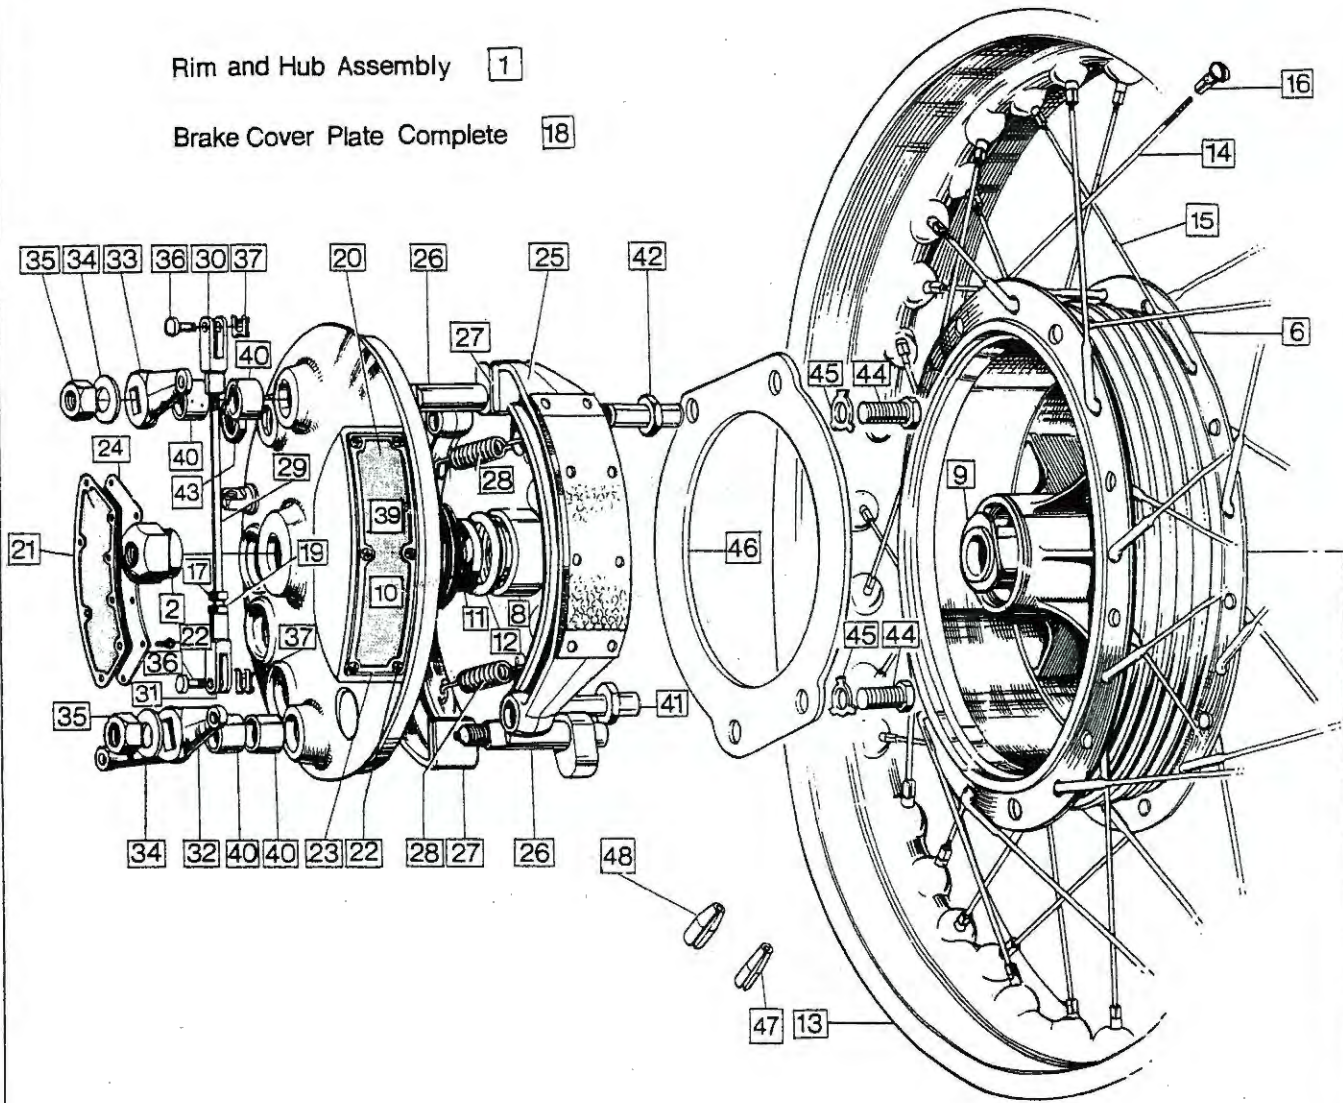

\*Not available separately

**Norton** **COMMANDO**

**CLASSIC  
BIKE SPARES**

Rim and Hub Assembly 1

Brake Cover Plate Complete 18

Front Wheel and Brake (Drum Type)

CLASSIC  
BIKE SPARES