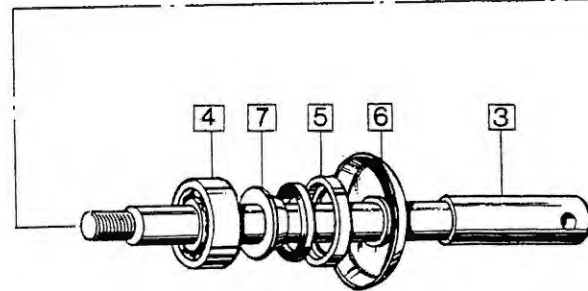

\*Not available separately

**Norton** **COMMANDO**

**CLASSIC  
BIKE SPARES**

Rim and Hub Assembly 1

Brake Cover Plate Complete 18

Front Wheel and Brake (Drum Type)

CLASSIC  
BIKE SPARES