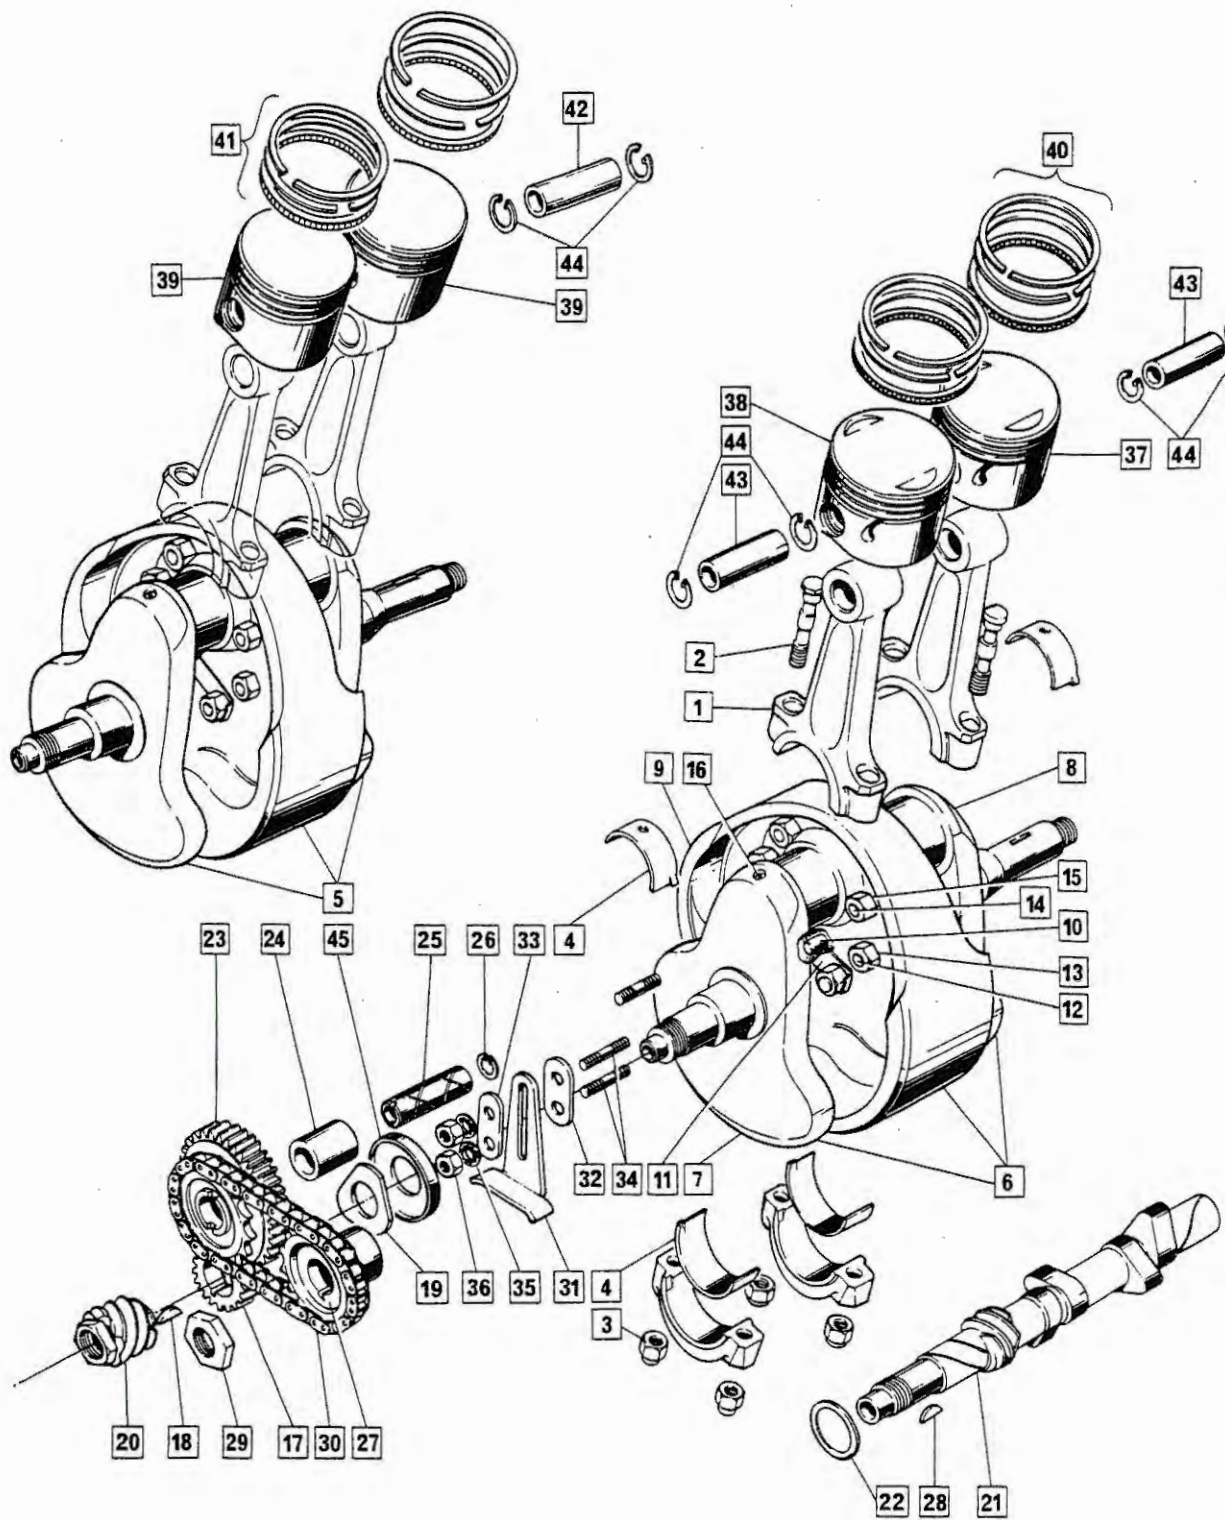

Zener Diode 29

Engine: Crankshaft, Connecting Rods, Pistons,  
Camshaft, Timing Gear

CLASSIC  
BIKE SPARES