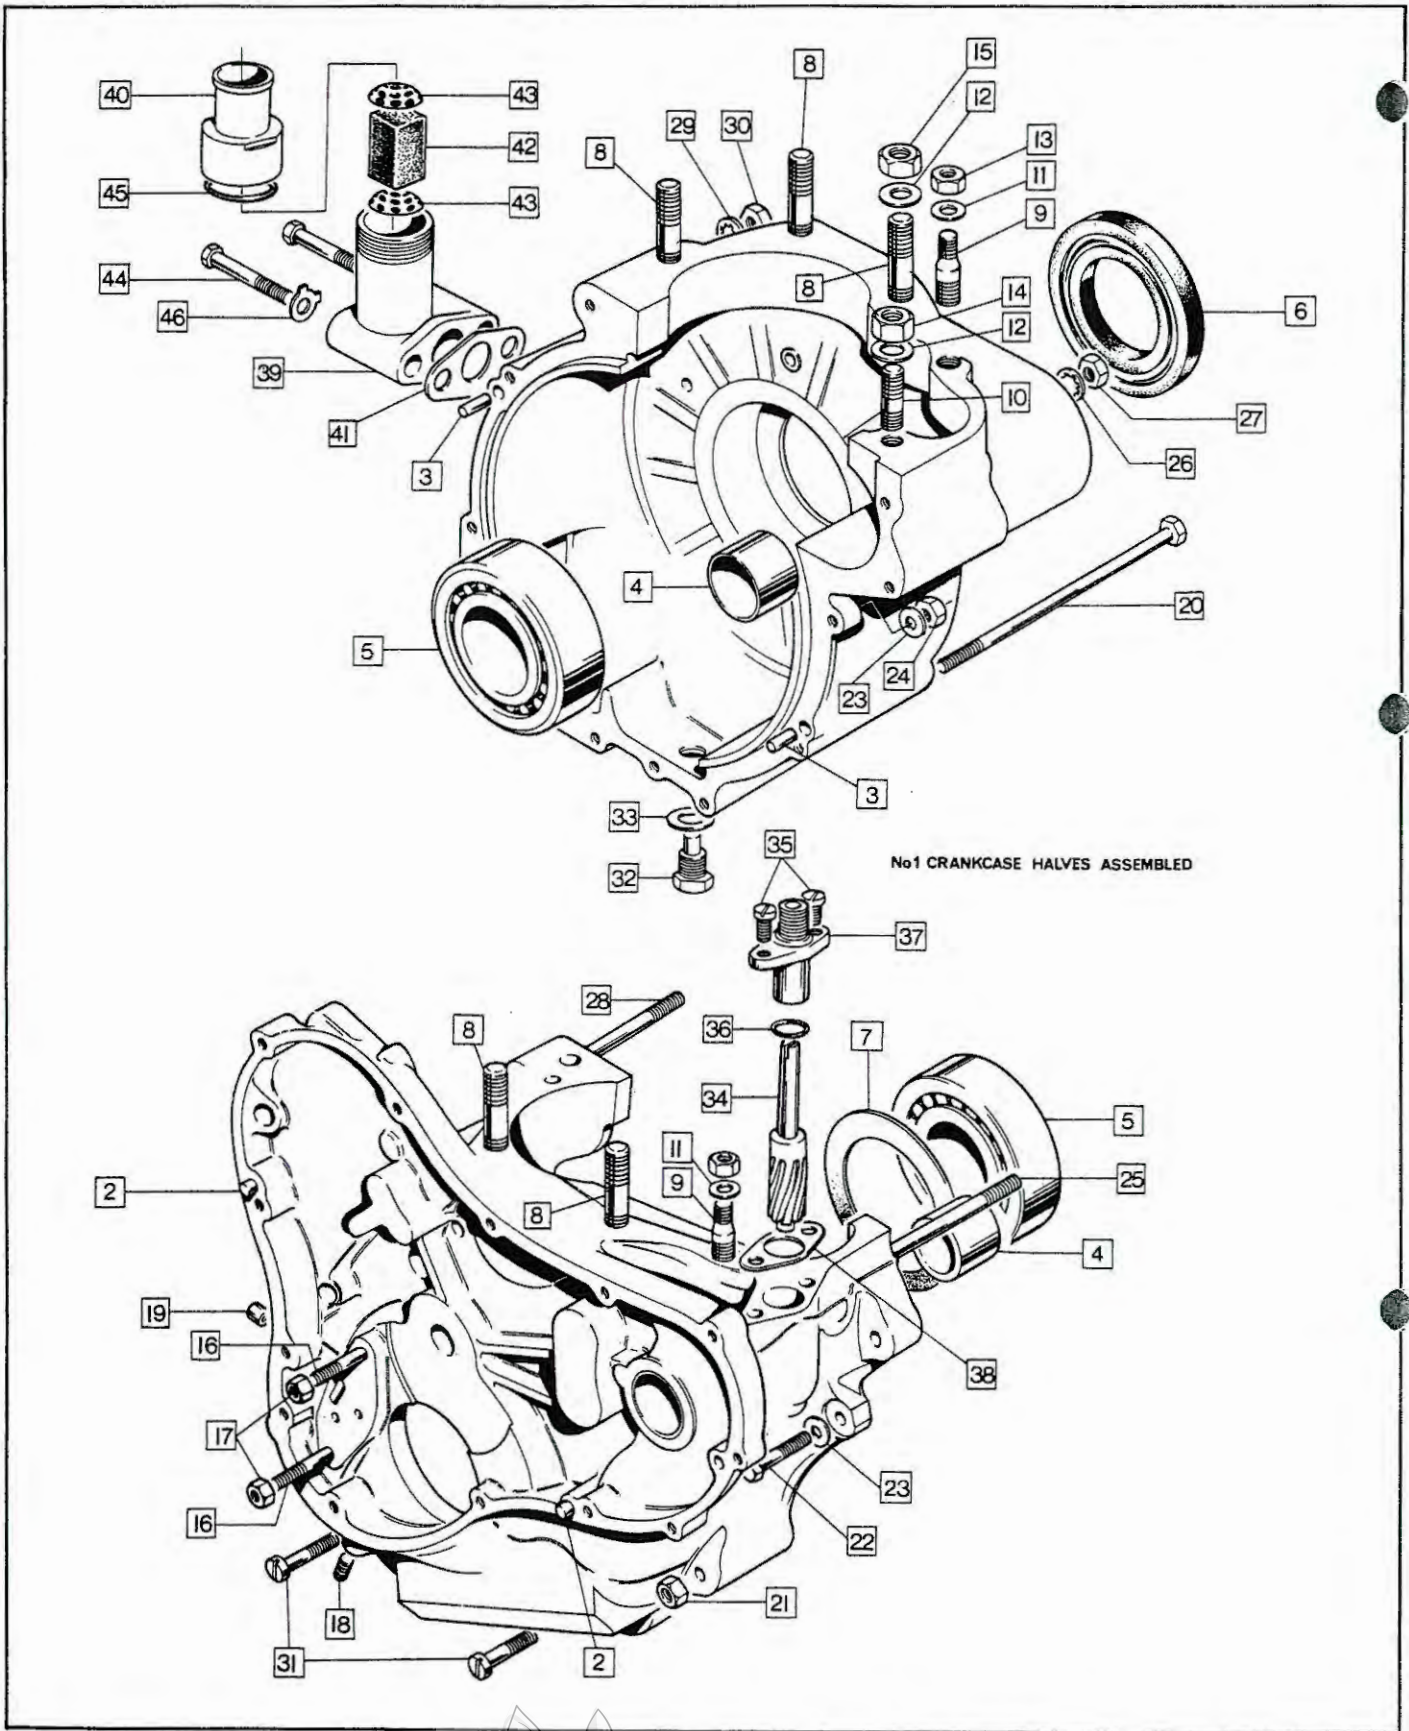

750 Engine: Crankcases, Crankcase Breather,
Tachometer Drive

CLASSIC
BIKE SPARES

750 Engine: Crankcases, Crankcase Breather, Tachometer Drive

6

Plate No.	Part No.	Description	Qty.	Bin No.	Price
1	063786	Crankcase Halves Assembled	1	.....	.....
2	NM.11790	Crankcase Dowel	2	.....	.....
3	062621	Crankcase Dowel	2	.....	.....
4	062600	Camshaft Bush	2	.....	.....
5	064118	Main Bearing	2	.....	.....
6	NMT2187	Main Bearing Oil Seal	1	.....	.....
7	NMT2196A	Main Bearing Shim	1	.....	.....
8	062639	Cylinder Stud	6	.....	.....
9	062640	Cylinder Stud Stepped	2	.....	.....
10	062639	Cylinder Stud Front	1	.....	.....
11	000011	Cylinder Stud Washer	2	.....	.....
12	NM.24252	Cylinder Stud Washer	6	.....	.....
13	062650	Cylinder Stud Nut	2	.....	.....
14	062651	Cylinder Stud Nut	1	.....	.....
15	062652	Cylinder Stud Nut	6	.....	.....
16	062664	Oil Pump Stud	2	.....	.....
17	060348	Oil Pump Stud Nut	2	.....	.....
18	062638	Grub Screw-oil Stop	1	.....	.....
19	NM.21287	Junction Block Dowel	1	.....	.....
20	062663	Crankcase Bolt, Long	1	.....	.....
21	060348	Crankcase Bolt Nut	1	.....	.....
22	062761	Crankcase Bolt, Short	1	.....	.....
23	30859	Crankcase Bolt Washer	2	.....	.....
24	060348	Crankcase Bolt Nut	1	.....	.....
25	062662	Crankcase Stud Top Front	1	.....	.....
26	NMT2221	Crankcase Stud Washer	1	.....	.....
27	26947	Crankcase Stud Nut	1	.....	.....
28	062661	Crankcase Stud Top, Rear	1	.....	.....
29	016213	Crankcase Stud Washer	1	.....	.....
30	21998	Crankcase Stud Nut	1	.....	.....
31	062685	Crankcase Screw, T.S. to D.S. at sump	2	.....	.....
32	064188	Sump Plug Magnetic	1	.....	.....
33	062624	Sump Plug Washer	1	.....	.....
34	061089	Gear Tachometer	1	.....	.....
35	062670	Screw	2	.....	.....
36	061282	'O' Ring	1	.....	.....
37	061090	Housing	1	.....	.....
38	063056	Gasket, Tachometer Housing	1	.....	.....
39	062620	Breather Body	1	.....	.....
40	062614	Cap	1	.....	.....
41	062618	Gasket	1	.....	.....
42	062615	Separator	1	.....	.....
43	063116	Retainer Disc	2	.....	.....
44	25614	Bolt	2	.....	.....
45	060448	'O' Ring	1	.....	.....
46	063418	Tab Washer	2	.....	.....

Norton

COMMANDO

**CLASSIC
BIKE SPARES**