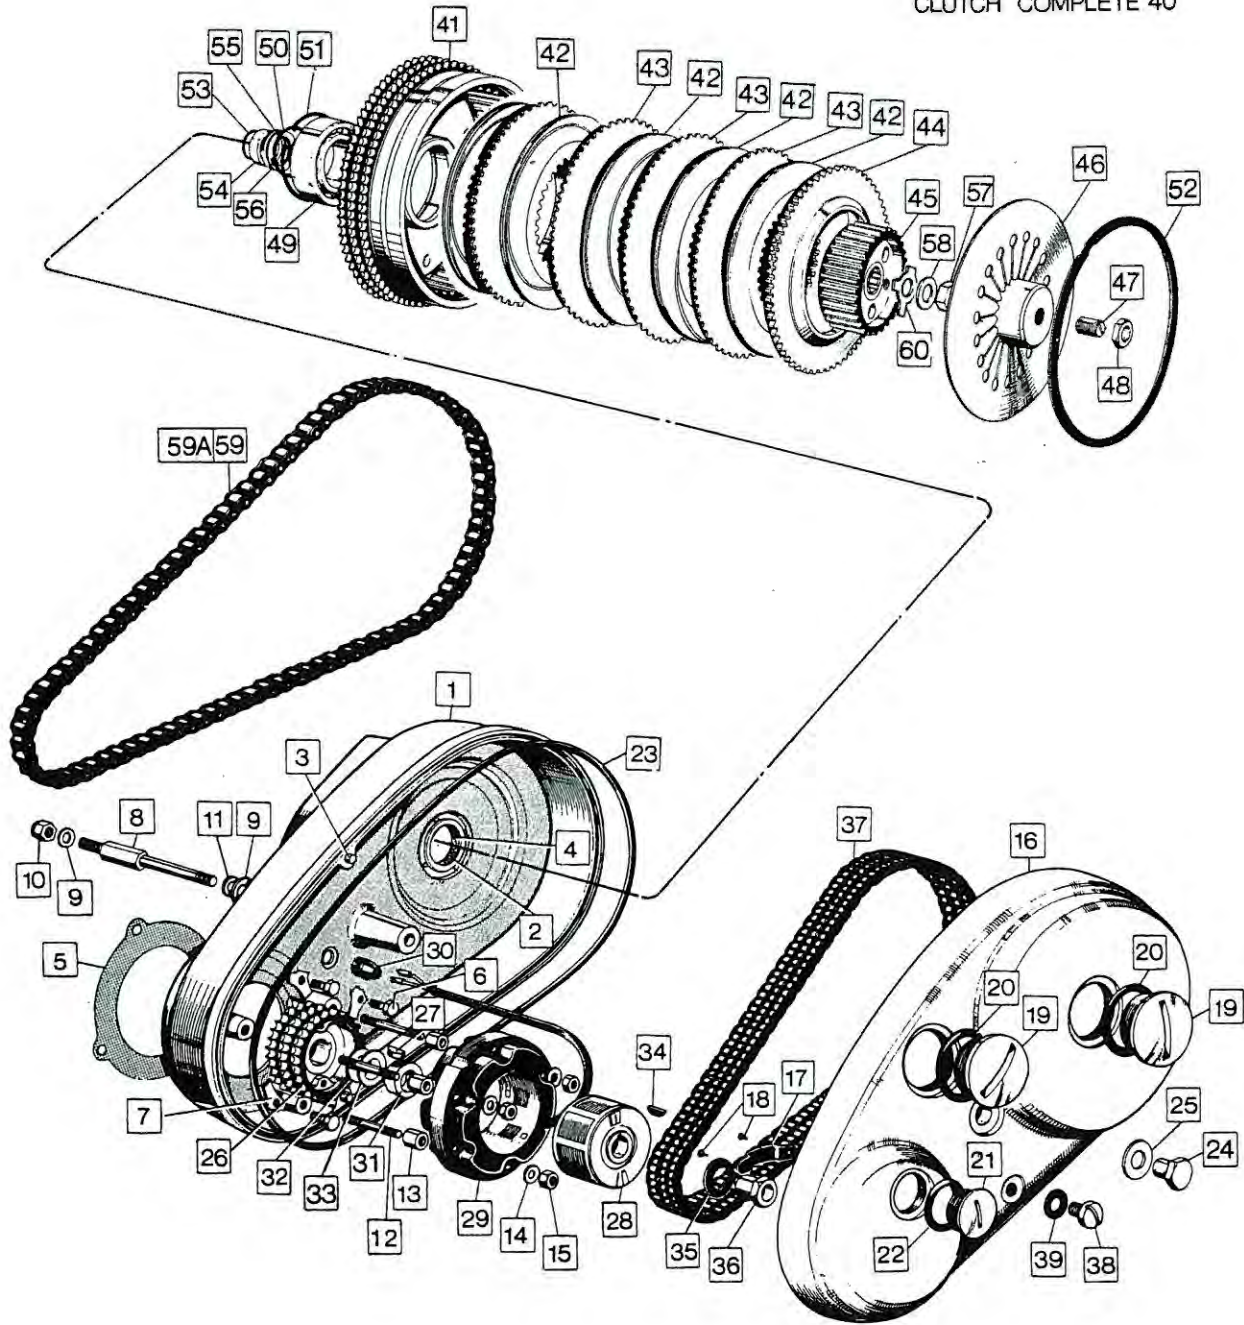

CLUTCH COMPLETE 40

Chaincases, Chains, Sprockets, Clutch, Alternator

Plate No.	Part No.	Description	Qty.	Bin No.	Price
1	060374	Chaincase Inner Half c/w Dowels	1	.....	.....
2	060769	Chaincase Oil Seal Disc	2	.....	.....
3	024145	Chaincase Dowel	2	.....	.....
4	012443	Chaincase Felt Seal	1	.....	.....
5	060711	Chaincase to Crankcase Gasket	1	.....	.....
6	062669	Chaincase Fixing Bolt	3	.....	.....
7	060395	Chaincase Fixing Bolt Washer	3	.....	.....
8	060376	Chaincase Centre Stud	1	.....	.....
9	000010	Chaincase Centre Stud Washer	2	.....	.....
10	060397	Chaincase Centre Stud Nut	1	.....	.....
11	060399	Chaincase Centre Stud Shim	AR	.....	.....
12	060386	Stator Stud	3	.....	.....
13	060377	Stator Stud Spacer	3	.....	.....
14	000011	Stator Stud Washer	3	.....	.....
15	060700	Stator Stud Nut	3	.....	.....
16	062585	Chaincase Outer Half with Timing Plate	1	.....	.....
17	060763	Ignition Indicator Plate	1	.....	.....
18	060663	Hammer Drive Screw	2	.....	.....
19	060388	Chain Inspection Cap	2	.....	.....
20	062581	Chain Inspection Cap 'O' Ring	2	.....	.....
21	060659	Timing Inspection Cap	1	.....	.....
22	062580	Timing Inspection Cap 'O' Ring	1	.....	.....
23	060398	Chaincase Band Rubber	1	.....	.....
24	060367	Chaincase Attachment Nut	1	.....	.....
25	060368	Chaincase Attachment Nut Washer	1	.....	.....
26	060383	Engine Sprocket	1	.....	.....
27	NME3682	Engine Sprocket Key	1	.....	.....
28	54212006	Rotor	1	.....	.....
29	47205A	Stator	1	.....	.....
30	060903	Alternator Grommet	1	.....	.....
31	060402	Rotor Spacer	1	.....	.....
32	060665	Rotor Shim .010"	AR	.....	.....
33	060664	Rotor Shim .036"	AR	.....	.....
34	NM.20948	Rotor Key	1	.....	.....
35	NM.24948	Rotor Washer	1	.....	.....
36	060387	Rotor Nut	1	.....	.....
37	060366	Front Chain (Primary)	1	.....	.....
38	062582	Chaincase Oil Level Plug	1	.....	.....
39	062583	Chaincase Oil Level 'O' Ring	1	.....	.....
40	064644	Clutch Complete (includes items 41-46, 49-52 inclusive)	1	.....	.....
41	062482	Clutch Sprocket c/w Backplate	1	.....	.....
42	063741	Clutch Friction Plate, Sintered Bronze	5	.....	.....
43	060746	Clutch Plain Plate	4	.....	.....
44	063768	Clutch Pressure Plate	1	.....	.....
45	063979	Clutch Centre	1	.....	.....
46	060770	Clutch Spring Plate with Centre	1	.....	.....
47	061179	Clutch Adjuster	1	.....	.....
48	060005	Clutch Adjuster Nut	1	.....	.....
49	060750	Clutch Bearing	1	.....	.....
50	060753	Clutch Bearing Inner Circlip	1	.....	.....
51	060754	Clutch Bearing Outer Circlip	1	.....	.....
52	060751	Clutch Spring Circlip	1	.....	.....
53	060752	Clutch Location Circlip	1	.....	.....
54	060747	Clutch Location Spacer	1	.....	.....
55	060894	Clutch Location Shim .036"	AR	.....	.....
56	060895	Clutch Location Shim .048"	AR	.....	.....
57	040373	Clutch Fixing Nut	1	.....	.....
58	063447	Clutch Fixing Nut Washer	1	.....	.....
59	017376	Rear Chain, 98 Links (for 19 tooth sprocket)	1	.....	.....
59A	064025	Rear Chain, 99 Links (for 21 tooth sprocket)	1	.....	.....
60	063459	Tab Washer	1	.....	.....