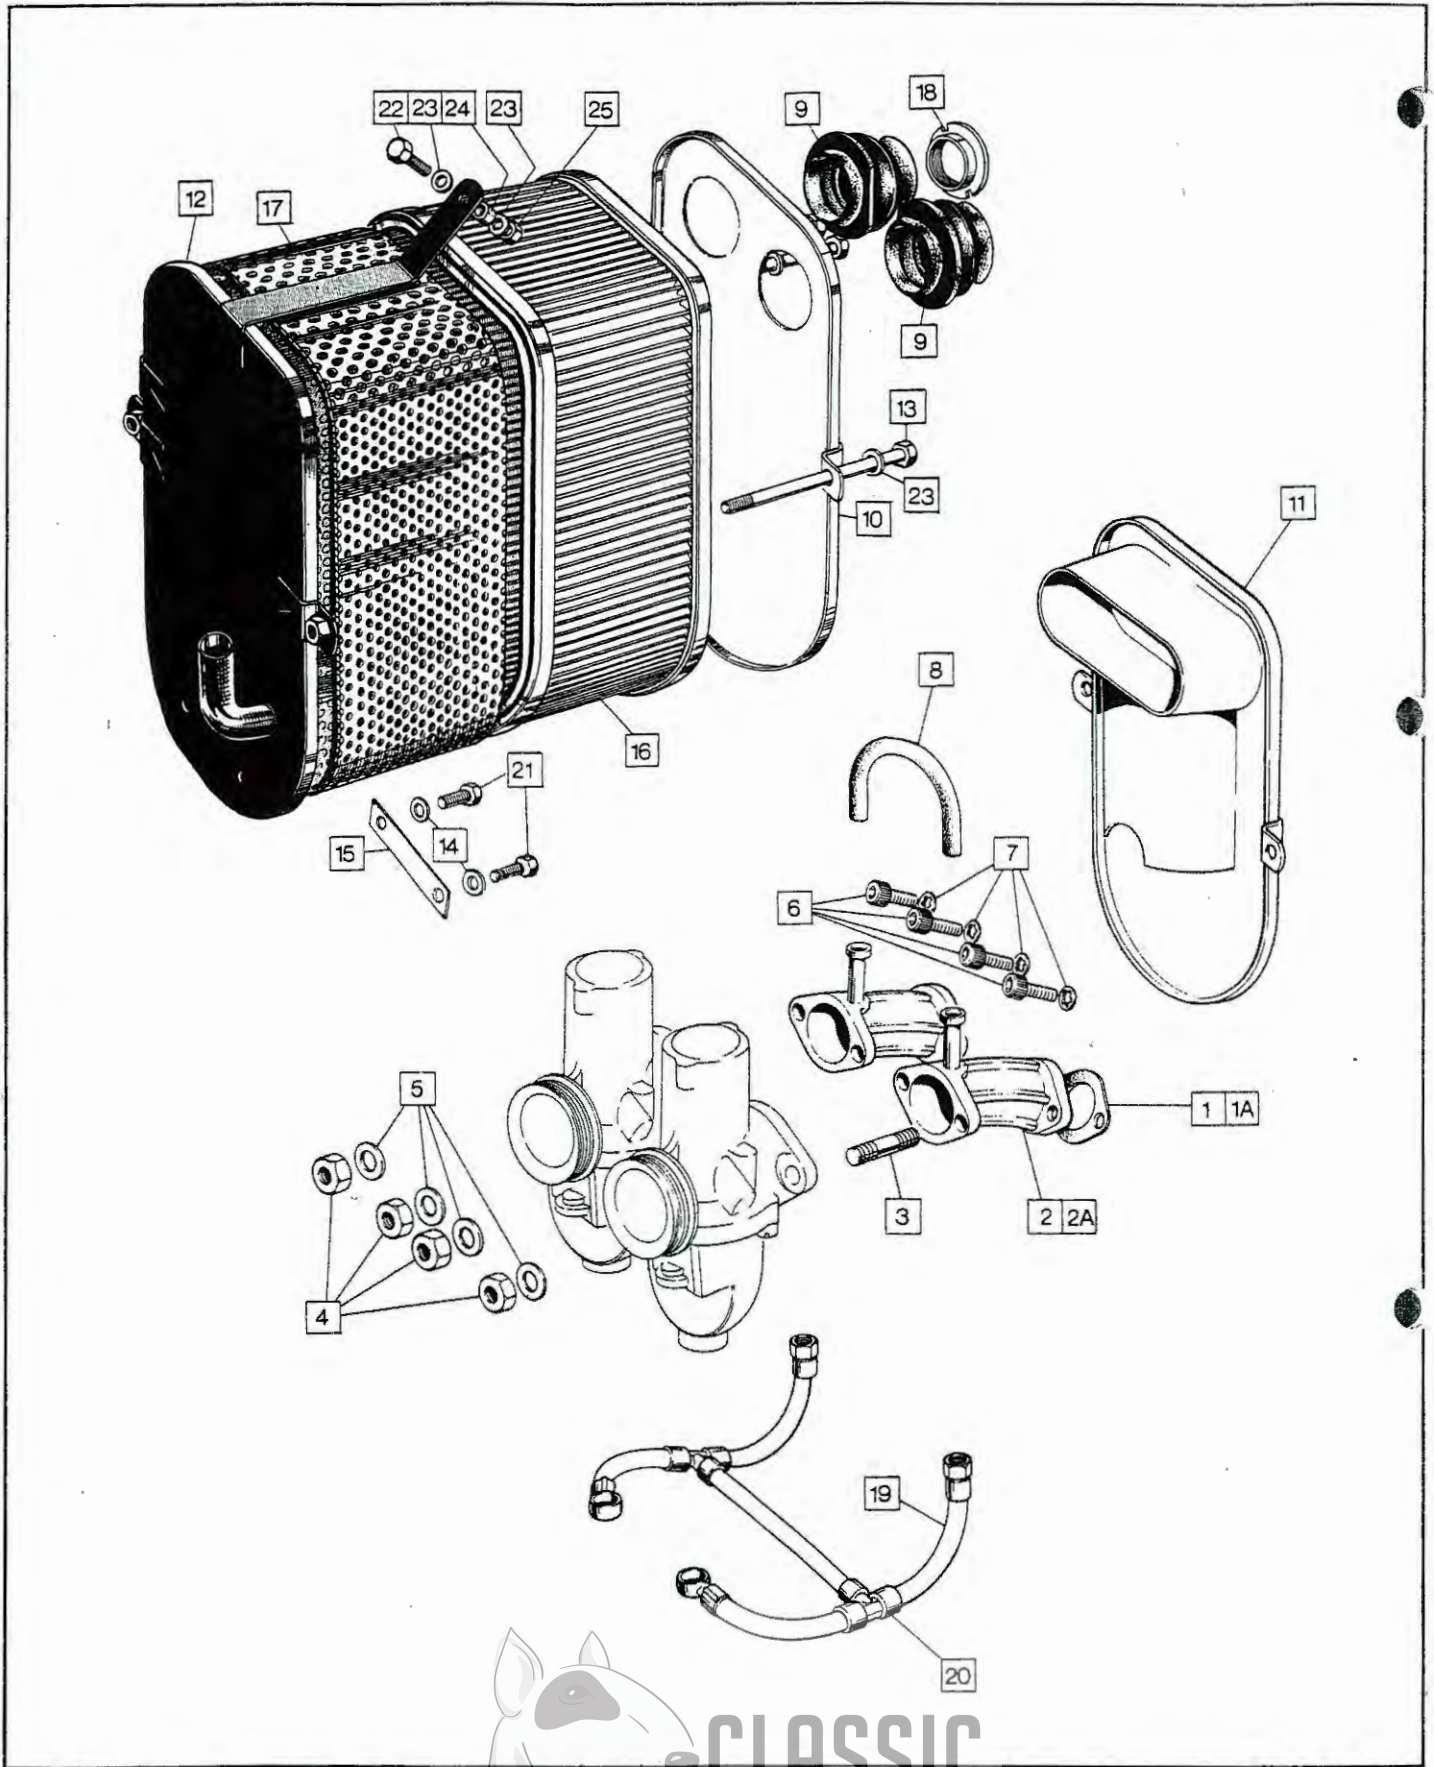

CLASSIC
BIKE SPARES
Carburetor Mountings, Air Filter
and Fuel Line

Carburetor Mountings, Air Filter and Fuel Line

GROUP

12

Plate No.	Part No.	Description	Qty.	Bin No.	Price
1	063458	Carburetor Heat Insulator (32 mm carb.)	2	.....	.....
1A	NM23358	Carburetor Heat Insulator (30 mm carb.)	2	.....	.....
2	062711	Carburetor Spacer (32 mm carb.)	2	.....	.....
2A	062819	Carburetor Spacer (30 mm carb.)	2	.....	.....
3	060577	Carburetor Stud	4	.....	.....
4	060348	Carburetor Stud Nut	4	.....	.....
5	22528	Carburetor Stud Washer	4	.....	.....
6	062536	Carburetor Fixing Screw	4	.....	.....
7	11796	Carburetor Fixing Screw Washer	4	.....	.....
8	062284	Balance Pipe Hose	1	.....	.....
9	062537	Hose	2	.....	.....
10	063813	Front Plate 850 Air Cleaner	1	.....	.....
11	060902	Front Plate 750 Air Cleaner	1	.....	.....
12	062799	Back Plate Air Cleaner	1	.....	.....
13	060900	Bolt	2	.....	.....
14	000012	Washer	5	.....	.....
15	060926	Locking Plate	1	.....	.....
16	060673	Air Cleaner Element	1	.....	.....
17	060816	Perforated Plate	1	.....	.....
18	033027	Air Cleaner Adaptor Sleeve	2	.....	.....
19	061440	Fuel Line Assembly	1	.....	.....
20	062344	'T' Piece for Fuel Pipe	2	.....	.....
21	060327	Air Cleaner Fixing Bolt	2	.....	.....
22	060617	Bolt	1	.....	.....
23	000012	Plain Washer	2	.....	.....
24	062170	Spacer	1	.....	.....
25	033057	Nut	1	.....	.....

Norton

COMMANDO

**CLASSIC
BIKE SPARES**