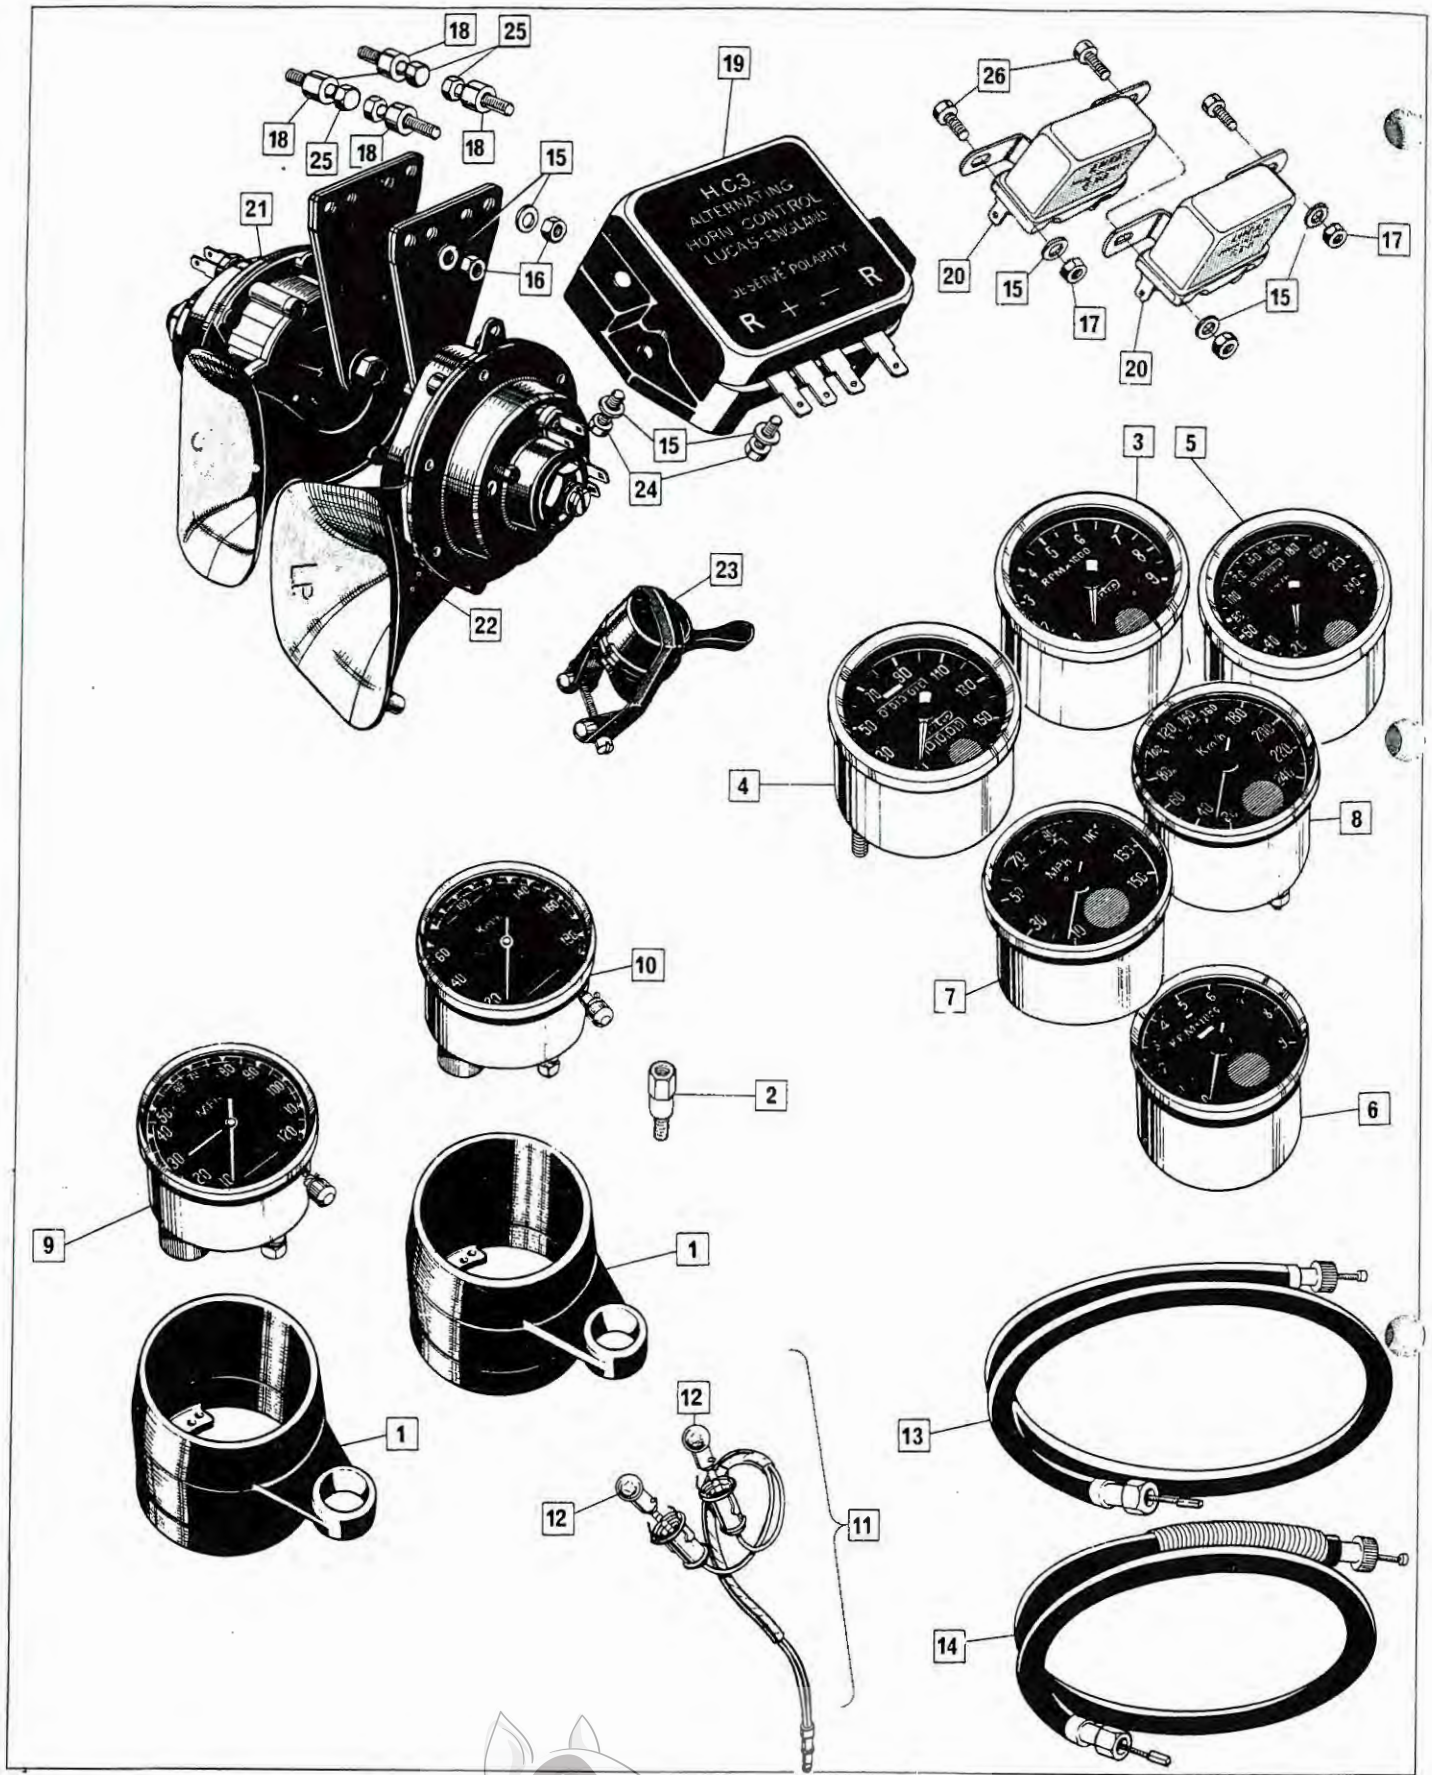

Instruments and Police Horns
CLASSIC
BIKE SPARES

Instruments and Police Horns **32**

Plate No.	Part No.	Description	Qty.	Bin No.	Price
INSTRUMENTS, INSTRUMENT CASES AND DRIVE CABLES					
1	064144	Instrument Case	2	.....	.....
2	061281	Extension Bolt for Smiths Instruments	4	.....	.....
3	063791	Tachometer Head – Veglia		.....	.....
4	063790	Speedometer Head (MPH) – Veglia c/w trip		.....	.....
5	063789	Speedometer Head (KPH) – Veglia c/w trip		.....	.....
6	062279	Tachometer Head, Smiths	1	.....	.....
7	062277	Speedometer Head, MPH, Smiths	1	.....	.....
8	062278	Speedometer Head, KPH, Smiths	1	.....	.....
9	061767	Speedometer Head, MPH, Certified (Police)	AR	.....	.....
10	062229	Speedometer Head, KPH, Certified (Police)	AR	.....	.....
11	062086	Speedometer Bulbholder, Bulb and Lead	1	.....	.....
12	L643	Speedometer/Tachometer Bulb	1	.....	.....
13	NM.25087	Speedometer Cable	1	.....	.....
14	061118	Tachometer Cable	1	.....	.....
INTERPOL ONLY – POLICE HORNS					
15	000039	Washer	7	.....	.....
16	033057	Nut – Horn Fixing	2	.....	.....
17	060678	Nut	5	.....	.....
18	060694	Spacer (Horn to coil bracket)	4	.....	.....
19	60933008	Control	1	.....	.....
20	33213	Relay 6RA	2	.....	.....
21	54068189	Horn 9H	1	.....	.....
22	54068190	Horn 9H	1	.....	.....
23	31482	Switch, Horns and Blue Lamp	2	.....	.....
24	30865	Screw (2 alt control to tool cpt)	2	.....	.....
25	NM.26948	Bolt (Horns to coil bracket)	4	.....	.....
26	30802	Screw (Relays to cover)	3	.....	.....

(Blue Lamp not supplied – this is in fairing)