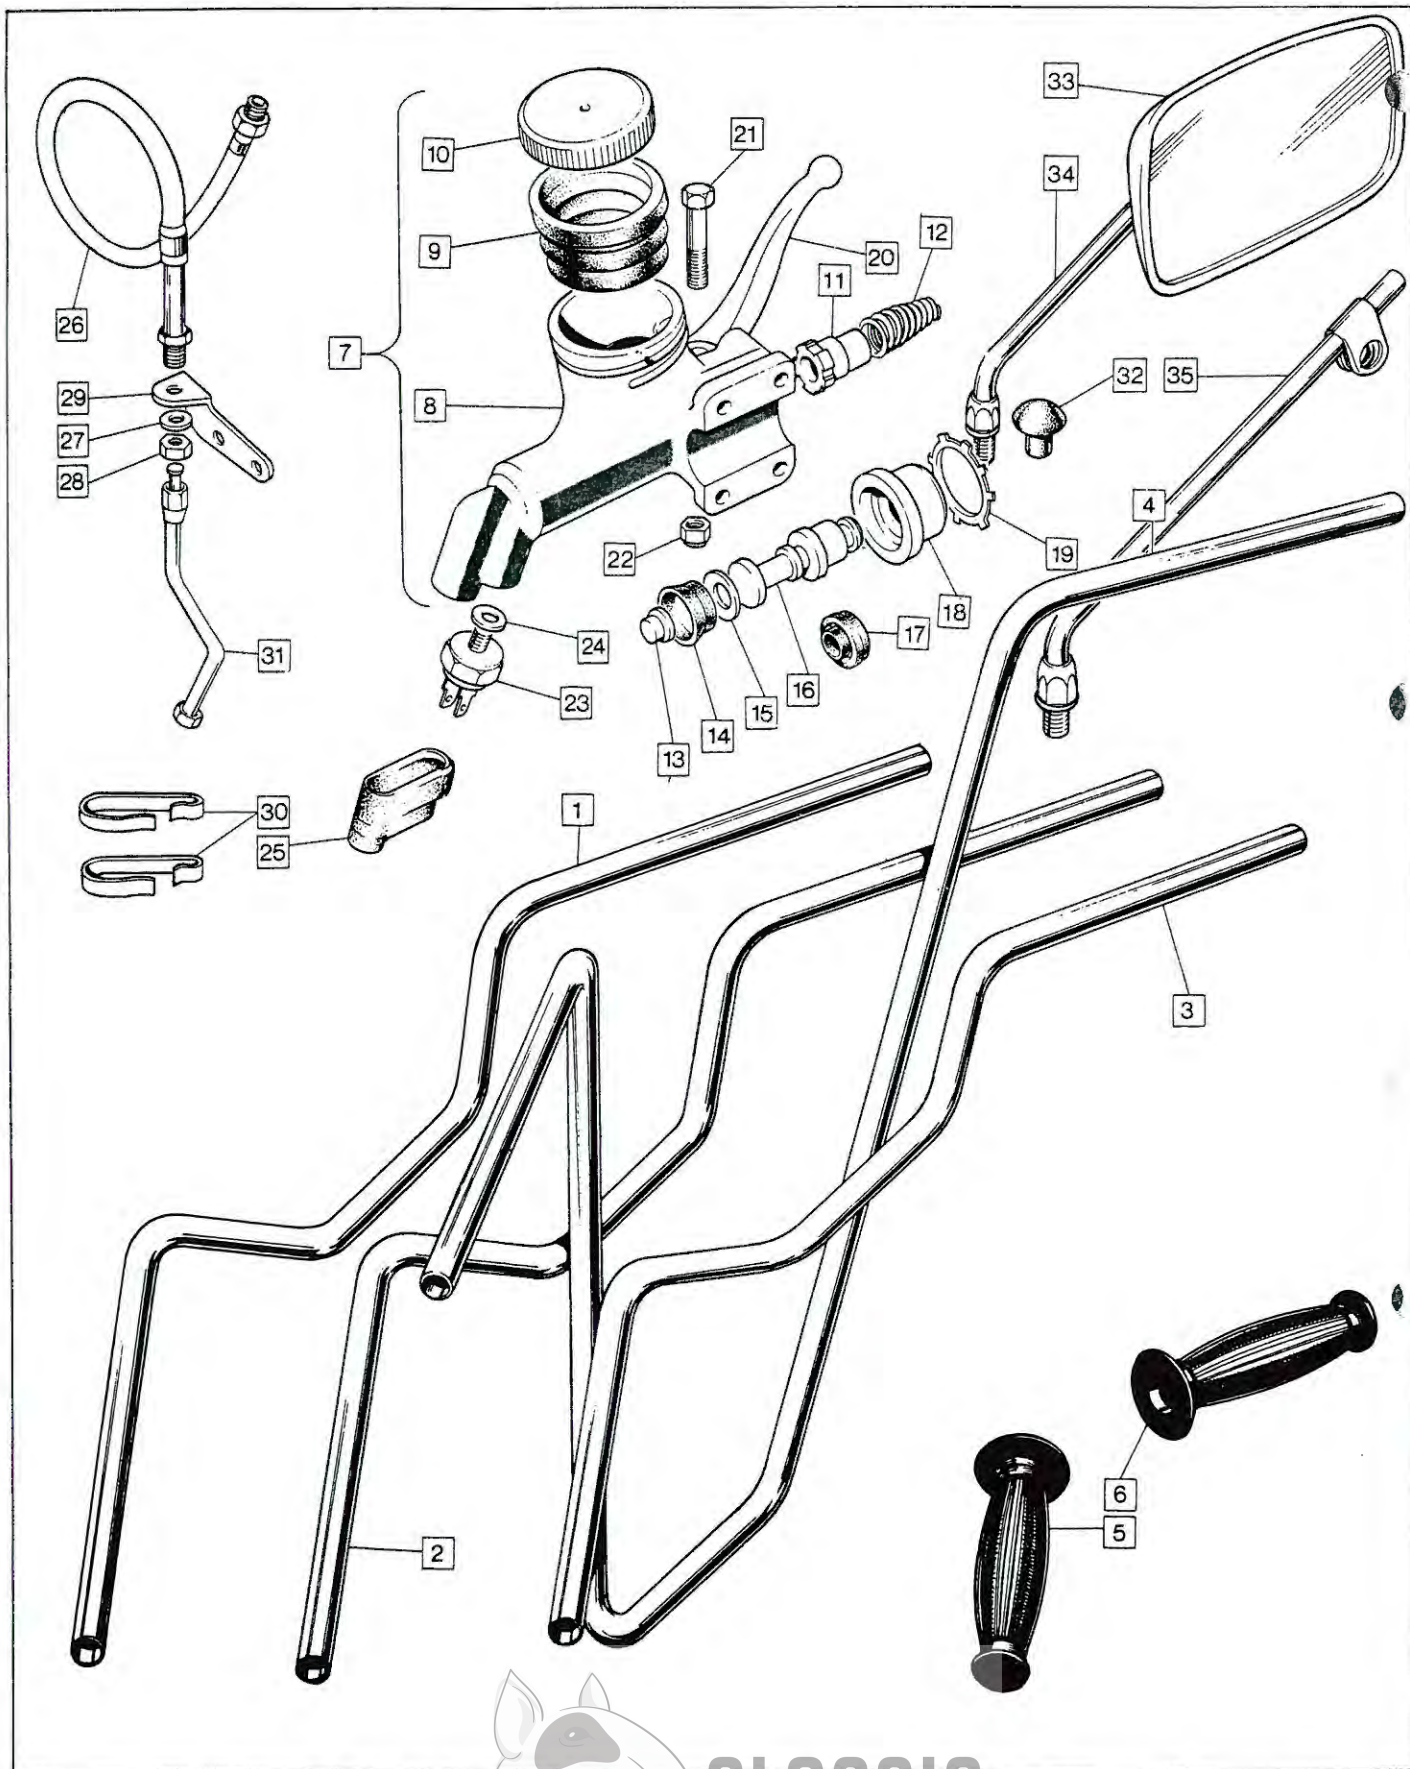

Handlebars, Disc Brake Master Cylinder
and Hose Group

Handlebars, Disc Brake Master Cylinder and Hose Group

22

Plate No.	Part No.	Description	Qty.	Bin No.	Price
		HANDLEBAR – FASTBACK, FASTBACK L.R., ROADSTER, INTERSTATE U.S.A.			
1	061046	Handlebar	1	.....	.....
		HANDLEBAR – INTERPOL			
2	062306	Handlebar	1	.....	.....
		HANDLEBAR – INTERSTATE (EUROPE)			
3	064123	Handlebar	1	.....	.....
		HANDLEBAR – HI-RIDER			
4	062599	Handlebar	1	.....	.....
		HANDLEBAR GRIPS			
5	061879	Dummy Grip	1	.....	.....
6	061830	Twistgrip Rubber	1	.....	.....
		DISC BRAKE MASTER CYLINDER			
7	064871	Master Cylinder Assembly complete	1	.....	.....
8	061939	Master Cylinder Body (not available separately)			
9	061946	Bellows	1	.....	.....
10	061920	Cap	1	.....	.....
11	061944	Valve	1	.....	.....
12	061906	Spring	1	.....	.....
13	061972	Spreader	1	.....	.....
14	061942	Primary Cup	1	.....	.....
15	061943	Primary Cup Washer	1	.....	.....
16	061898	Piston	1	.....	.....
17	061945	Secondary Cup	1	.....	.....
18	061941	Boot	1	.....	.....
19	061947	Circlip	1	.....	.....
20	063241	Brake Lever	1	.....	.....
21	062184	Pivot Bolt	1	.....	.....
22	062240	Nut, Pivot Bolt	1	.....	.....
23	34619A	Brake Light Switch	1	.....	.....
24	063544	Washer, Brake Light Switch	1	.....	.....
25	062524	Switch Cover	1	.....	.....
		HYDRAULIC HOSE AND FITTINGS			
26	063508	Hose Assembly (23 in. long)	1	.....	.....
26	062707	Hose Assembly (25 in. long)	1	.....	.....
26	063507	Hose Assembly (28 in. long)	1	.....	.....
26	063541	Hose Assembly (31 in. long)	1	.....	.....
26	063540	Hose Assembly (34 in. long)	1	.....	.....
27	26634	Washer	1	.....	.....
28	26078	Nut	1	.....	.....
29	062706	Hose Support Bracket	1	.....	.....
30	063031	Pipe Clip	2	.....	.....
31	063899	Pipe Assembly	1	.....	.....
		BRAKE FLUID			
Not illus.	063111	Lockheed 329 Brake Fluid, 8 Imp. fl. oz. (.48 U.S. pints/.227 litres)	AR	.....	.....
Not illus.	064244	Master Cylinder Repair Kit	AR	.....	.....
		MIRROR AND FITTINGS			
32	063668	Blanking Plug (where mirror not fitted)	AR	.....	.....
33	064102	Mirror	AR	.....	.....
34	064103	Stem Roadster – Interstate	AR	.....	.....
35	064145	Stem Hi-Rider	AR	.....	.....

CLASSIC
BIKE SPARES

Norton

COMMANDO