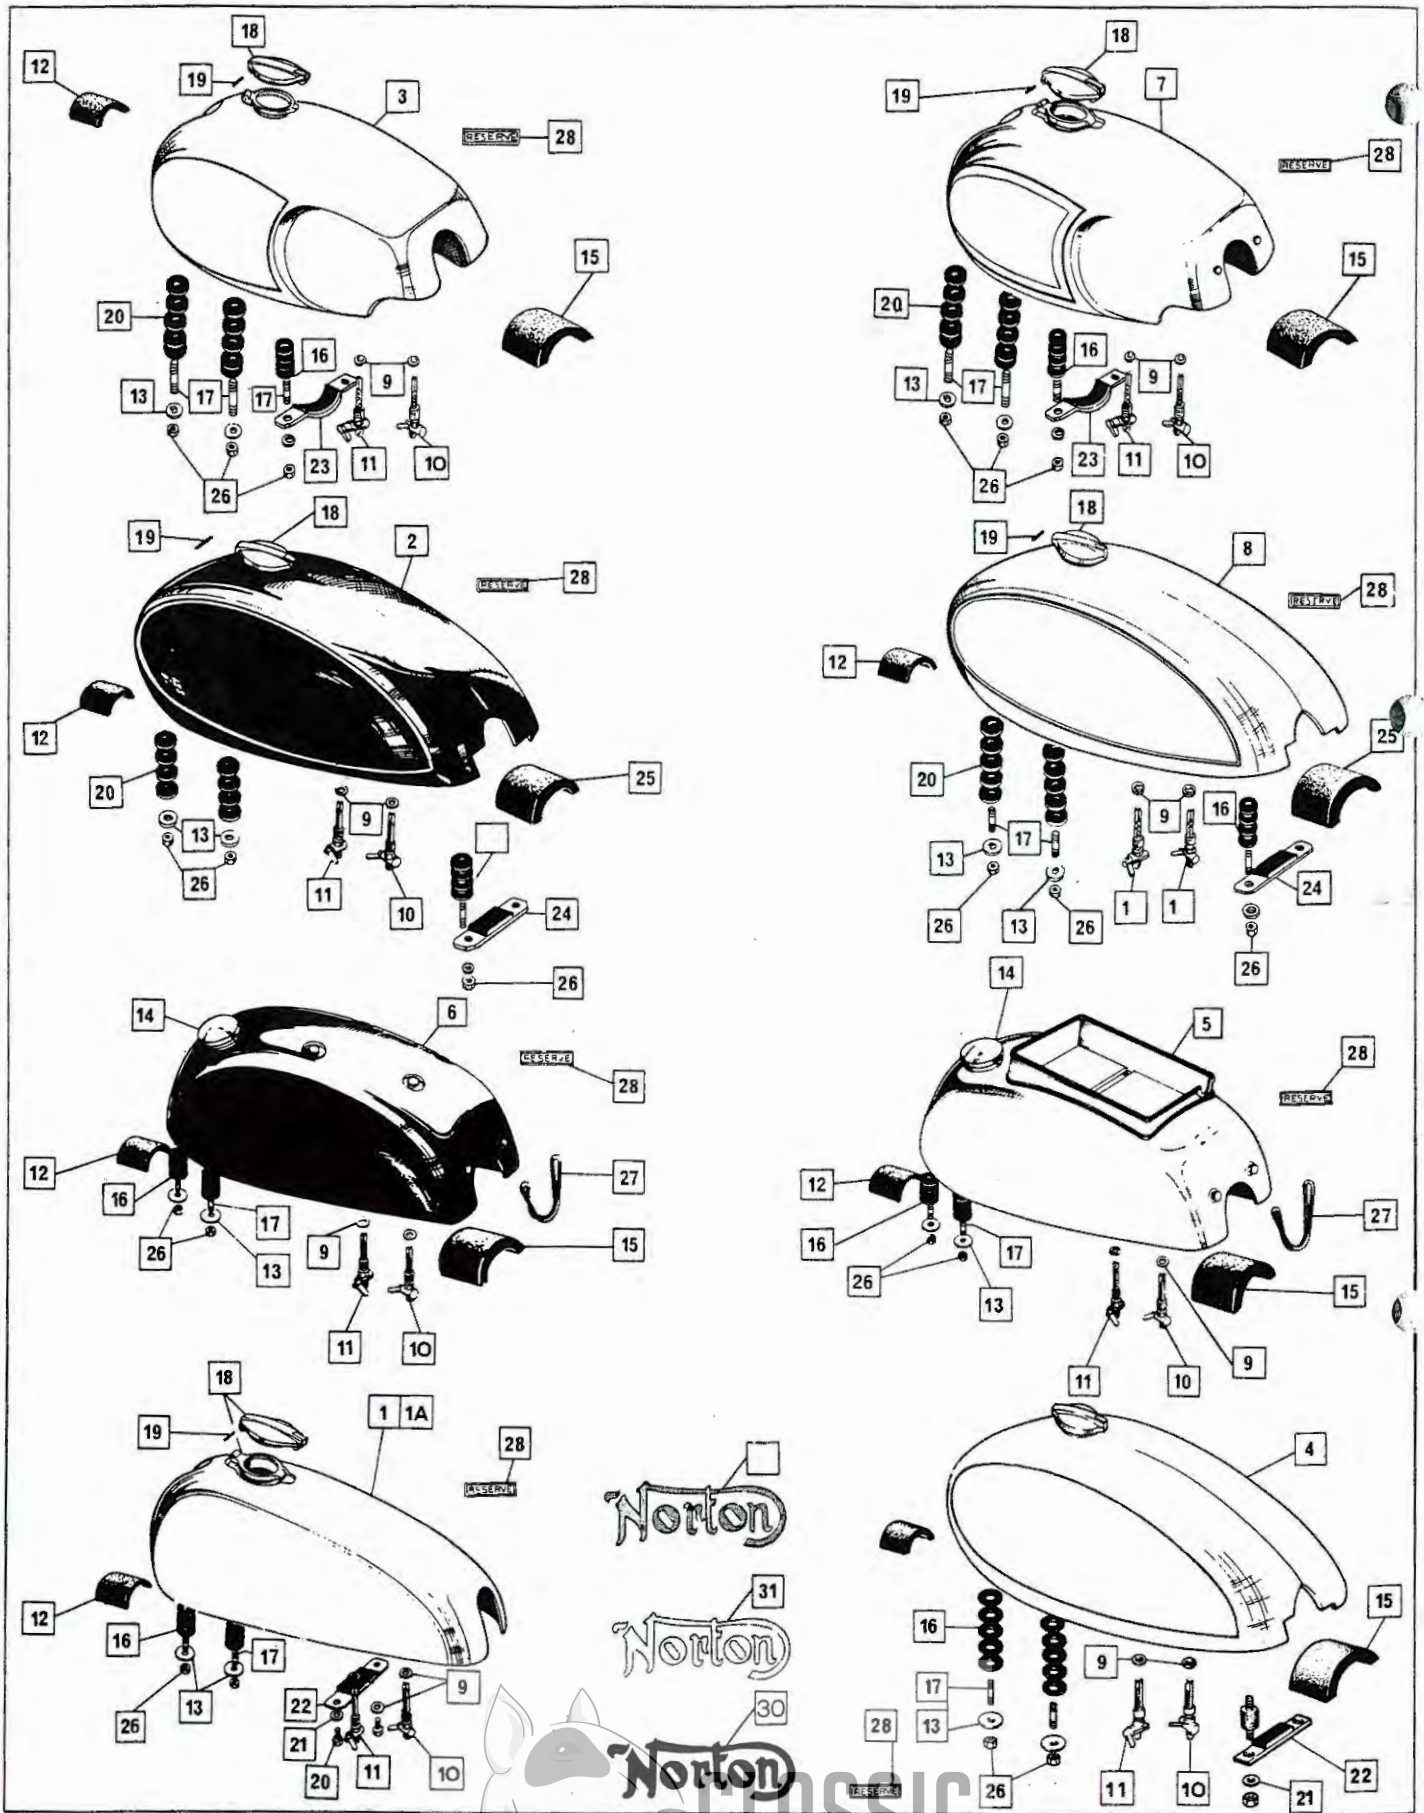

Norton

Norton

Norton

Fuel Tanks

CLASSIC BIKE SPARES

Plate No.	Part No.	Description	Qty.	Bin No.	Price
HI-RIDER FUEL TANKS					
1	062371/06	750 Hi-Rider, Canary Yellow, no trim	1	.....	.....
1	062371/09	750 Hi-Rider, Black, no trim	1	.....	.....
1	062371/11	750 Hi-Rider, Tangerine, no trim	1	.....	.....
1	062371/092	850 Hi-Rider, Black, double line trim	1	.....	.....
ROADSTER FUEL TANKS					
3	062701/04	750 Roadster, Fireflake Royal Blue, no trim	1	.....	.....
3	062701/06	750 Roadster, Canary Yellow, no trim	1	.....	.....
3	062701/091	750 Roadster, Black, single line trim	1	.....	.....
3	062701/022	850 Roadster, Fireflake Golden Bronze, double line trim	1	.....	.....
3	062701/042	850 Roadster, Fireflake Royal Blue, double line trim	1	.....	.....
3	062701/092	850 Roadster, Black, double line trim	1	.....	.....
3	062701/152	850 Roadster, Candy Apple Red, double line trim	1	.....	.....
INTERSTATE FUEL TANKS					
4	063394/091	750 Interstate, Black, single line trim	1	.....	.....
4	063394/141	750 Interstate, Blue, single line trim	1	.....	.....
8	063394/092	850 Interstate, Black, double line trim	1	.....	.....
8	063394/142	850 Interstate, Blue, double line trim	1	.....	.....
8	063394/152	850 Interstate, Candy Apple Red, double line trim	1	.....	.....
INTERPOL FUEL TANKS					
5	061764/13	Interpol Tank (with radio recess), White	1	.....	.....
5	061764/09	Interpol Tank (with radio recess), Black	1	.....	.....
6	062224/13	Interpol Tank (with top pommels), White	1	.....	.....
6	062224/09	Interpol Tank (with top pommels), Black	1	.....	.....
Interpol Tanks available in other colours to special order					
FUEL TANK FITTINGS					
9	000183	Tap Washer	2	.....	.....
10	031746	Tap, Reserve	1	.....	.....
11	033155	Tap	1	.....	.....
12	026359	Thin Rubber	1	.....	.....
13	014999	Washer	2	.....	.....
14	013325	Filler Cap – Interpol Only	1	.....	.....
15	062567	Thick Rubber	1	.....	.....
16	060648	Rubber	8 or 12	.....	.....
17	063215	Stud	2	.....	.....
18	060681	Filler Cap – all except Interpol	1	.....	.....
19	060882	Pin, Filler Cap – all except Interpol	1	.....	.....
20	060359	Rear Bolt	2	.....	.....
21	000011	Washer	2	.....	.....
22	062367	Strap – Hi-Rider	1	.....	.....
23	063121	Strap – Steel Roadster Tanks	1	.....	.....
24	063239	Strap – Interstate	1	.....	.....
25	063204	Thick Rubber – Interstate	1	.....	.....
26	060797	Nut, Nyloc	2 or 4	.....	.....
27	060498	Ring, Tank Fixing Interpol	2	.....	.....
TRANSFERS					
28	009195	“Reserve”	1	.....	.....
29	062931	“NORTON” Gold	2	.....	.....
30	062930	“NORTON” Black	2	.....	.....
31	063179	“NORTON” Silver	2	.....	.....