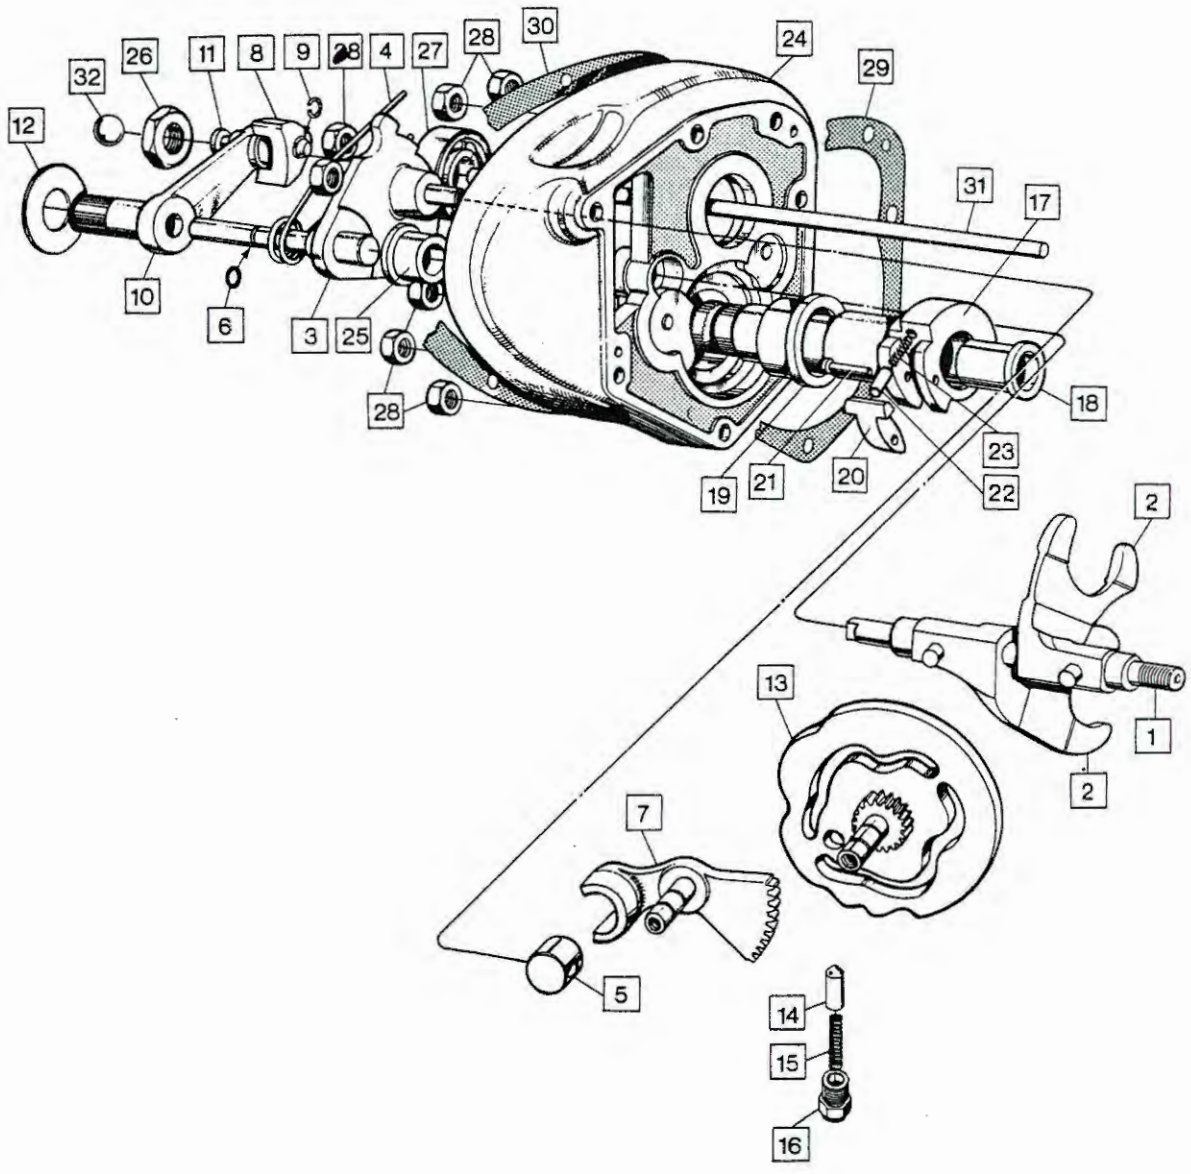

## Gearbox: Inner Cover

8

Plate No.	Part No.	Description	Qty.	Bin No.	Price
1	040035	Selector Fork Spindle	1	.....	.....
2	040022	Selector Fork	2	.....	.....
3	040111	Ratchet Plate Assembled	1	.....	.....
4	040038	Ratchet Spring	1	.....	.....
5	040078	Knuckle Pin Roller	1	.....	.....
6	040079	Ratchet Spindle 'O' Ring	1	.....	.....
7	040109	Quadrant	1	.....	.....
8	040024	Gearshift Pawl	1	.....	.....
9	040049	Gearshift Pawl Circlip	1	.....	.....
10	040110	Pawl Carrier Assembled	1	.....	.....
11	040067	Pawl Pivot Pin	1	.....	.....
12	040135	Spring Washer	1	.....	.....
13	040108	Camplate	1	.....	.....
14	040034	Cam Plunger	1	.....	.....
15	040442	Plunger Spring	1	.....	.....
16	040036	Plunger Spring Bolt	1	.....	.....
17	040477	Kickstart Shaft with Bush	1	.....	.....
18	040146	Bush, Shaft	1	.....	.....
19	040473	Bush, Cover	1	.....	.....
20	062015	Kickstart Pawl	1	.....	.....
21	040033	Kickstart Pawl Pin	1	.....	.....
22	040069	Kickstart Pawl Plunger	1	.....	.....
23	040044	Kickstart Pawl Spring	1	.....	.....
24	040467	Gearbox Inner Cover Ass.	1	.....	.....
25	040061	Gear Shift Inner Bush	1	.....	.....
26	040023	Mainshaft Nut	1	.....	.....
27	040099	Mainshaft Bearing	1	.....	.....
28	000004	Gearbox Inner Cover Stud Nut	7	.....	.....
29	040030	Gasket, Inner Cover to Shell	1	.....	.....
30	040055	Gasket, Inner Cover to Outer Cover	1	.....	.....
31	040084	Clutch Pushrod	1	.....	.....
32	040031	Clutch Operating Ball	1	.....	.....