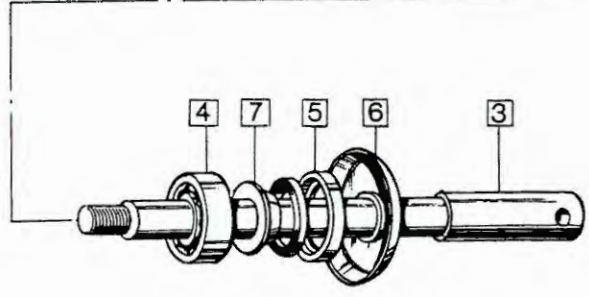

\*Not available separately

**Norton**

**COMMANDO**

CLASSIC  
BIKE SPARES

Rim and Hub Assembly 1

Brake Cover Plate Complete 18

Front Wheel and Brake (Drum Type)

CLASSIC BIKE SPARES