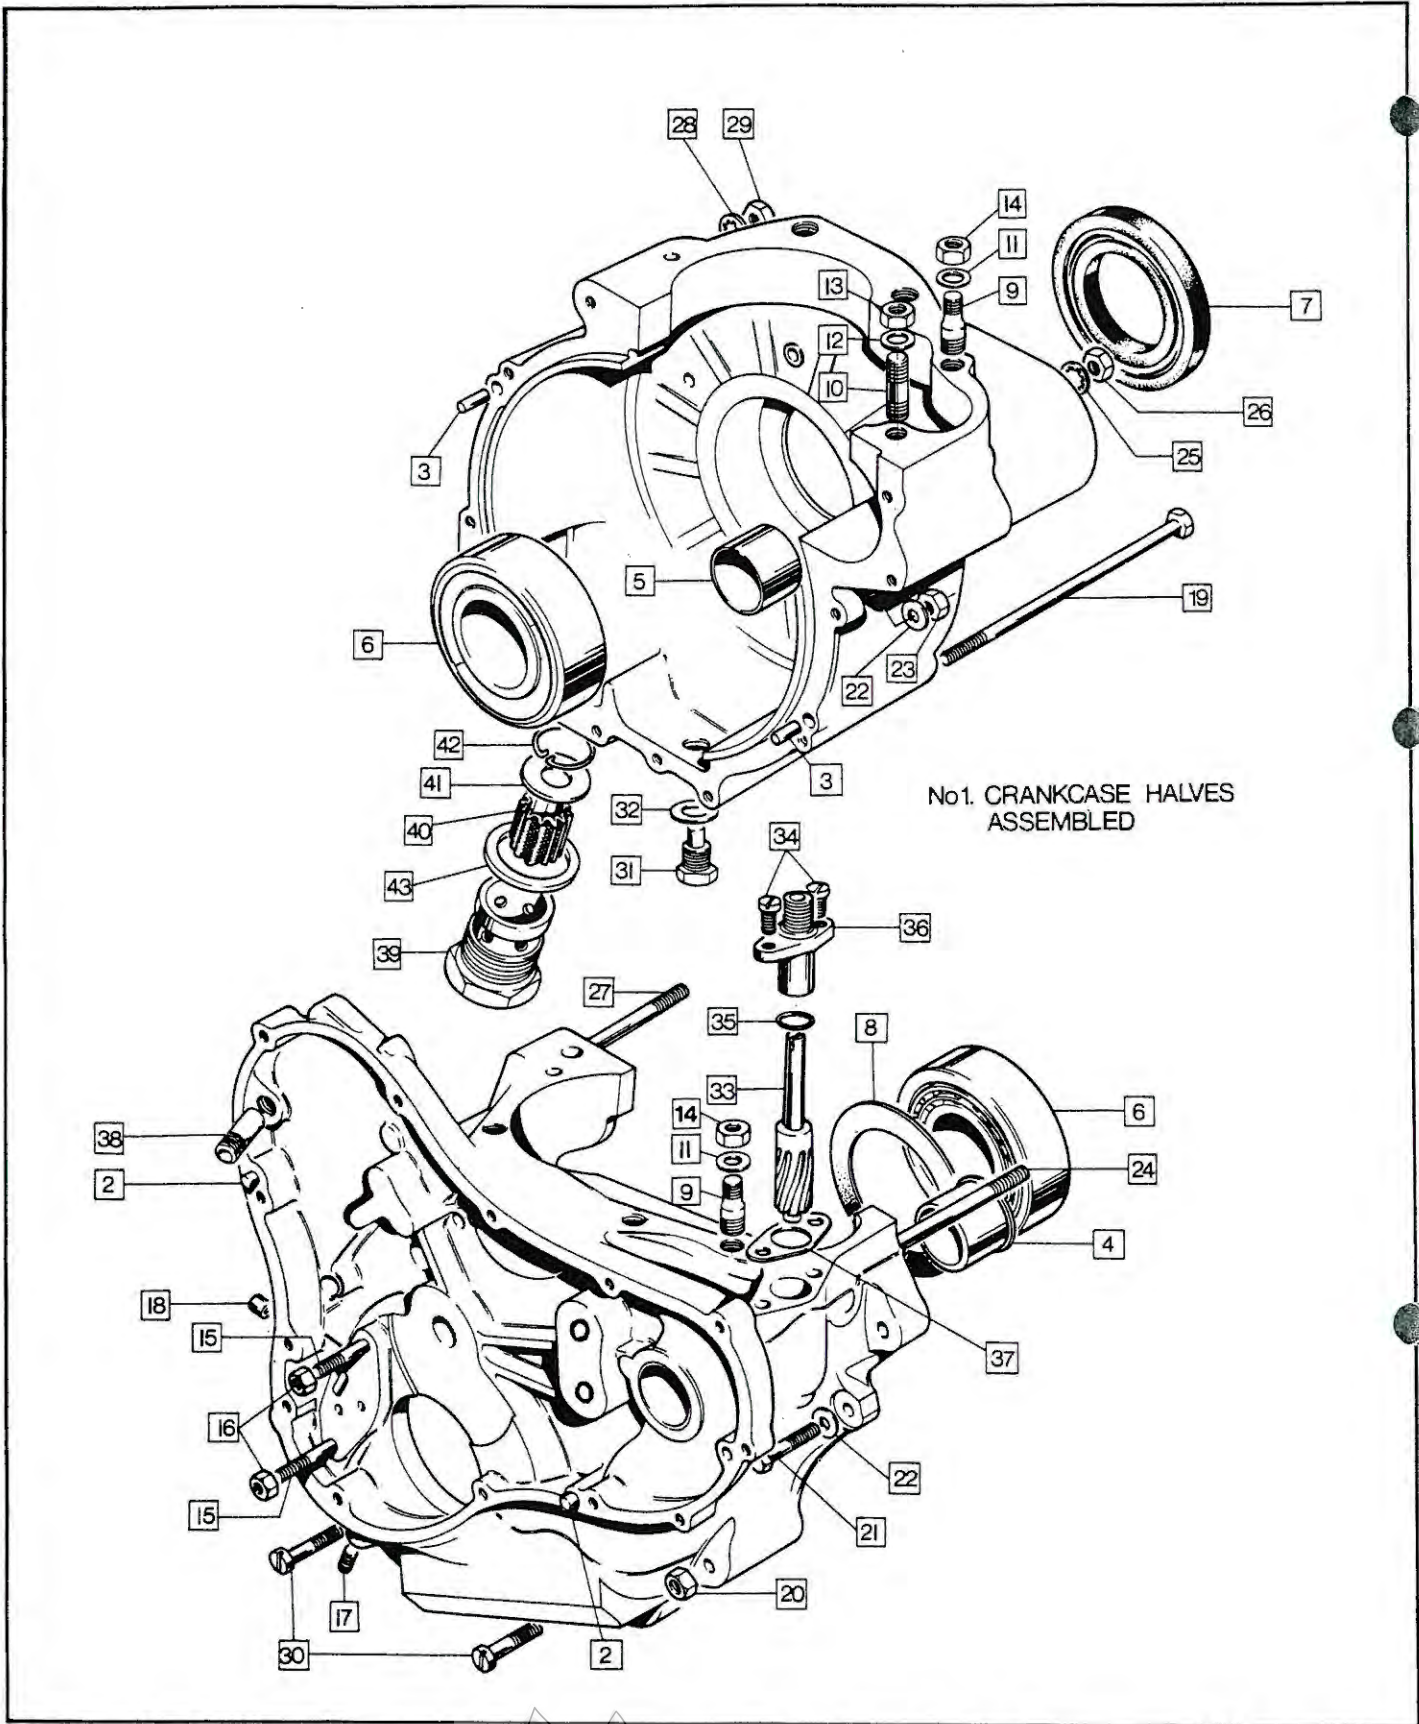

850 Engine: Crankcases, Filter, Breather, Tachometer Drive

5

Plate No.	Part No.	Description	Qty.	Bin No.	Price
1	064045	Crankcase Halves Assembled	1	.....	.....
2	NM.11790	Crankcase Dowel	2	.....	.....
3	062621	Crankcase Dowel	2	.....	.....
4	063020	Camshaft Bush, Timing Side	1	.....	.....
5	063021	Camshaft Bush, Drive Side	1	.....	.....
6	064118	Main Bearing	2	.....	.....
7	NMT2187	Main Bearing Oil Seal	1	.....	.....
8	NMT2196A	Main Bearing Shim	1	.....	.....
9	063824	Cylinder Stud Stepped	2	.....	.....
10	062639	Cylinder Stud Front	1	.....	.....
11	063857	Cylinder Stud Washer	2	.....	.....
12	NM.24252	Cylinder Stud Washer	6	.....	.....
13	062651	Cylinder Stud Nut	1	.....	.....
14	063825	Cylinder Stud Nut	6	.....	.....
15	062664	Oil Pump Stud	2	.....	.....
16	060348	Oil Pump Stud Nut	2	.....	.....
17	062638	Grub Screw-oil Stop	1	.....	.....
18	NM.21287	Junction Block Dowel	1	.....	.....
19	062663	Crankcase Bolt, Long	1	.....	.....
20	060348	Crankcase Bolt Nut	1	.....	.....
21	062761	Crankcase Bolt, Short	1	.....	.....
22	30859	Crankcase Bolt Washer	2	.....	.....
23	060348	Crankcase Bolt Nut	1	.....	.....
24	062662	Crankcase Stud Top Front	1	.....	.....
25	NMT2221	Crankcase Stud Washer	1	.....	.....
26	26947	Crankcase Stud Nut	1	.....	.....
27	064157	Crankcase Stud Top, Rear	1	.....	.....
28	016213	Crankcase Stud Washer	1	.....	.....
29	060029	Crankcase Stud Nut	1	.....	.....
30	062685	Crankcase Screw, T.S. to D.S. at sump	2	.....	.....
31	064188	Sump Plug, Magnetic	1	.....	.....
32	062624	Sump Plug Washer	1	.....	.....
33	061089	Gear Tachometer	1	.....	.....
34	062670	Screw	2	.....	.....
35	061282	'O' Ring	1	.....	.....
36	061090	Housing	1	.....	.....
37	063056	Gasket, Tachometer Housing	1	.....	.....
38	064200	Breather Tube	1	.....	.....
39	NM16945	Sump Filter Body	1	.....	.....
40	NM16946	Filter Gauze	1	.....	.....
41	NM16947	Filter Washer	1	.....	.....
42	NM16948	Circlip	1	.....	.....
43	064153	Filter Body Washer	1	.....	.....

Norton

COMMANDO

**CLASSIC
BIKE SPARES**