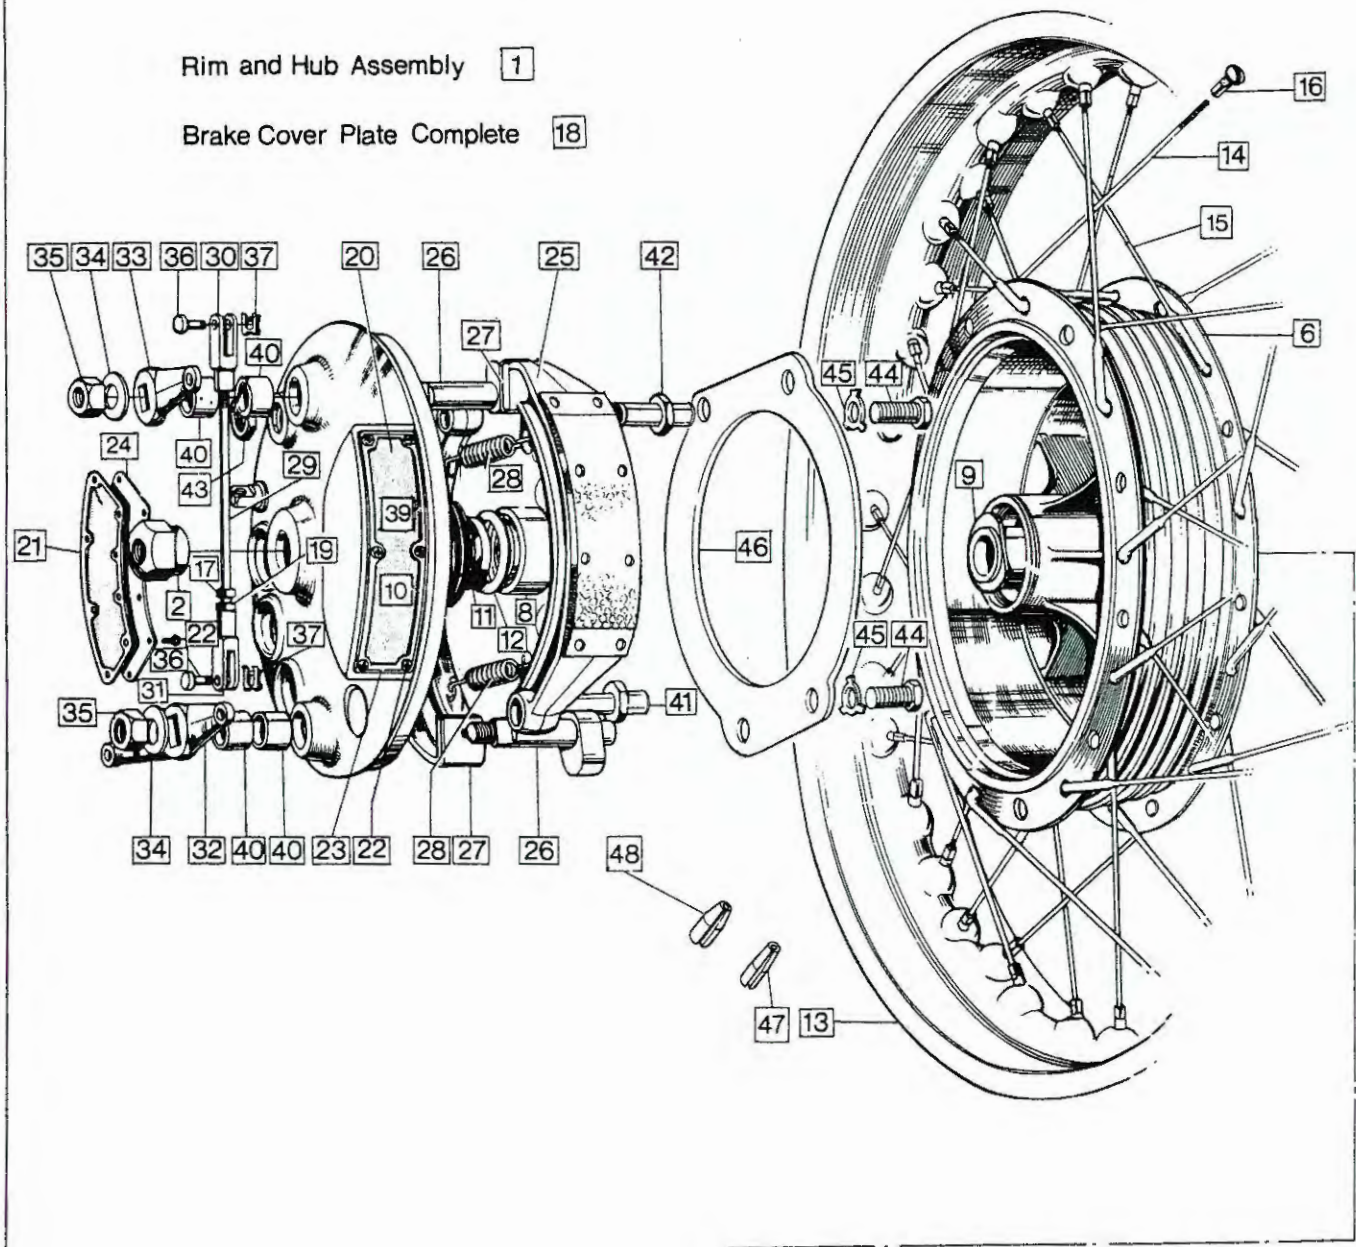

\*Not available separately

**Norton**

**COMMANDO**

CLASSIC  
BIKE SPARES

Rim and Hub Assembly 1

Brake Cover Plate Complete 18

Front Wheel and Brake (Drum Type)

CLASSIC BIKE SPARES