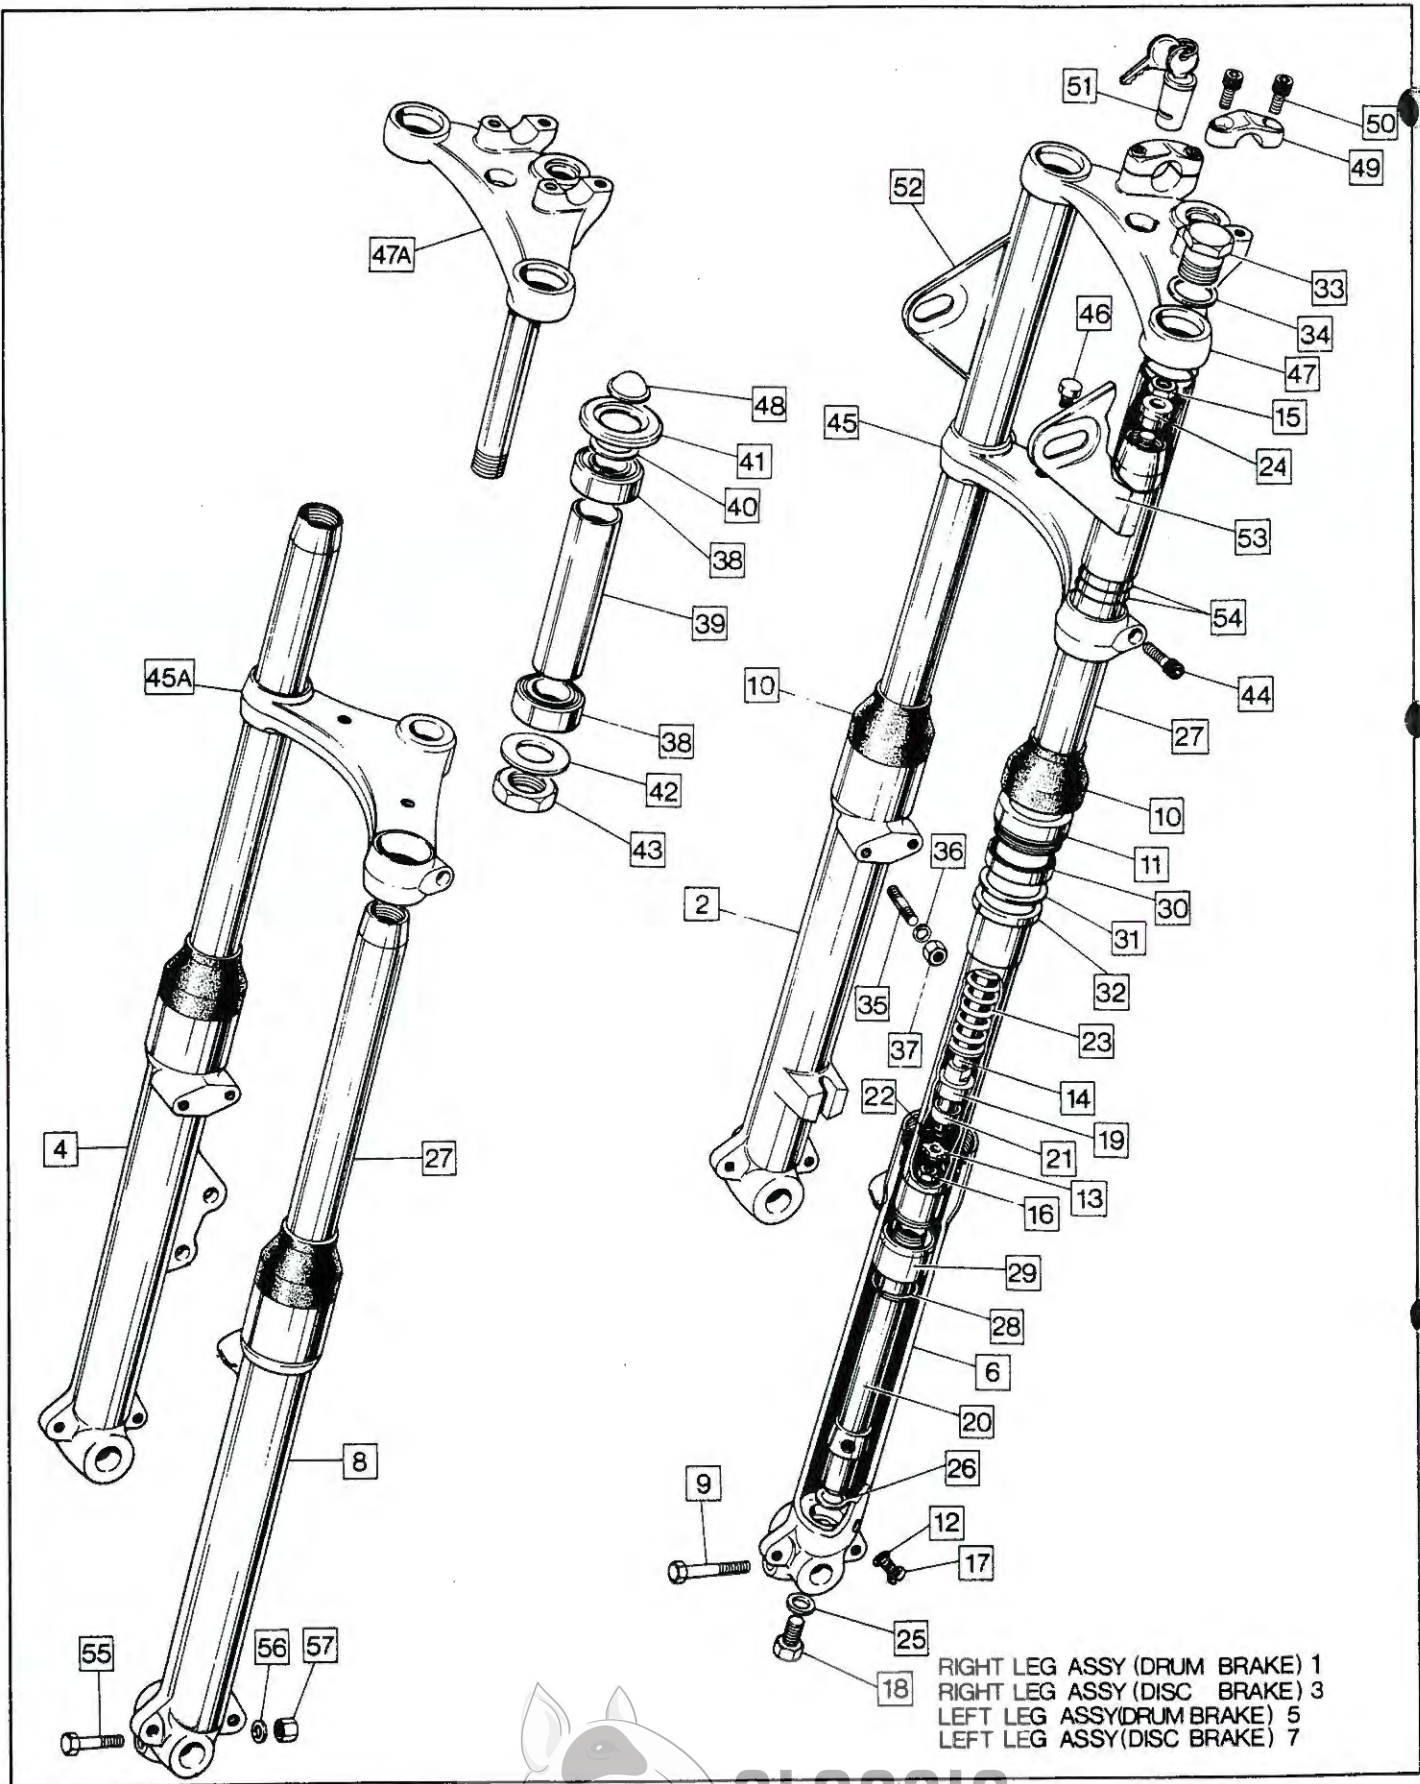

Front Forks, Steering Lock, Steering Head Bearings

17

Plate No.	Part No.	Description	Qty.	Bin No.	Price
1	061564	Right Hand Leg Assembly (Drum Brake)	1	.....	.....
2	060352	Right Hand Slider (Drum Brake)	1	.....	.....
3	062456	Right Hand Leg Assembly (Disc Brake)	1	.....	.....
4	063316	Right Hand Slider (Disc Brake)	1	.....	.....
5	061563	Left Hand Leg Assembly (Drum Brake)	1	.....	.....
6	060351	Left Hand Slider (Drum Brake)	1	.....	.....
7	062533	Left Hand Leg Assembly (Disc Brake)	1	.....	.....
8	063318	Left Hand Slider (Disc Brake)	1	.....	.....
9	062465	Pinch Bolt (Drum only)	1	.....	.....
10	061115	Gaiter	2	.....	.....
11	061137	Collar	2	.....	.....
12	000203	Washer	2	.....	.....
13	030584	Damper Rod Seat	2	.....	.....
14	060346	Damper Rod	2	.....	.....
15	060347	Damper Rod Cap Nut	2	.....	.....
16	060348	Damper Rod Locknut	2	.....	.....
17	060354	Slider Drain Plug	2	.....	.....
18	060359	Damper Tube Anchor Bolt	2	.....	.....
19	061347	Damper Tube Cap	2	.....	.....
20	061888	Damper Tube	2	.....	.....
21	NM.14118B	Damper Valve	2	.....	.....
22	NM.14119	Damper Valve Stop Pin	2	.....	.....
23	NM.18813	Fork Spring	2	.....	.....
24	NM.25003	Fork Spring Locating Bush	2	.....	.....
25	NMT1009	Damper Tube Anchor Bolt Washer	2	.....	.....
26	NMT814	Damper Tube Anchor Bolt Washer	2	.....	.....
27	063423	Main Tube	2	.....	.....
28	NM.14298	Fork Tube Bush Circlip	2	.....	.....
29	NMT.1048	Fork Tube Bush	2	.....	.....
30	NM.17713	Oil Seal	2	.....	.....
31	NMT1049	Oil Seal Washer	2	.....	.....
32	NMT1055	Fork Tube Guide Bush	2	.....	.....
33	060345	Fork Tube Top Bolt	2	.....	.....
34	NMT320	Washer	2	.....	.....
35	063189	Stud	4	.....	.....
36	000012	Washer	4	.....	.....
37	060355	Nut	4	.....	.....
38	0700099	Steering Head Bearing	2	.....	.....
39	0700100	Bearing Spacer	1	.....	.....
40	NM.17429	Washer	1	.....	.....
41	NM.15628	Cover	1	.....	.....
42	061912	Washer	1	.....	.....
43	0700101	Nut	1	.....	.....
44	061911	Socket Screw	2	.....	.....
45	061916	Lower Yoke 750 Only	1	.....	.....
45A	064078	Lower Yoke 850 Only	1	.....	.....
46	062332	Plug for Lower Yoke	2	.....	.....
47	061915	Upper Yoke with Stem 750 Only	1	.....	.....
47A	064080	Upper Yoke with Stem 850 Only	1	.....	.....
48	062305	Stem Blanking Plug	1	.....	.....
49	NM.19021A	Clip	2	.....	.....
50	060333	Screw	4	.....	.....
51	030175	Lock/Keys	1	.....	.....
52	062028	Right Hand Headlamp Bracket and Top Cover	1	.....	.....
53	062029	Left Hand Headlamp Bracket and Top Cover	1	.....	.....
54	061900	'O' Ring	6	.....	.....
55	22688/2	Bolt	1	.....	.....
56	000011	Washer	1	.....	.....
57	27815	Nut	1	.....	.....

Norton

COMMANDO

CLASSIC
BIKE SPARES