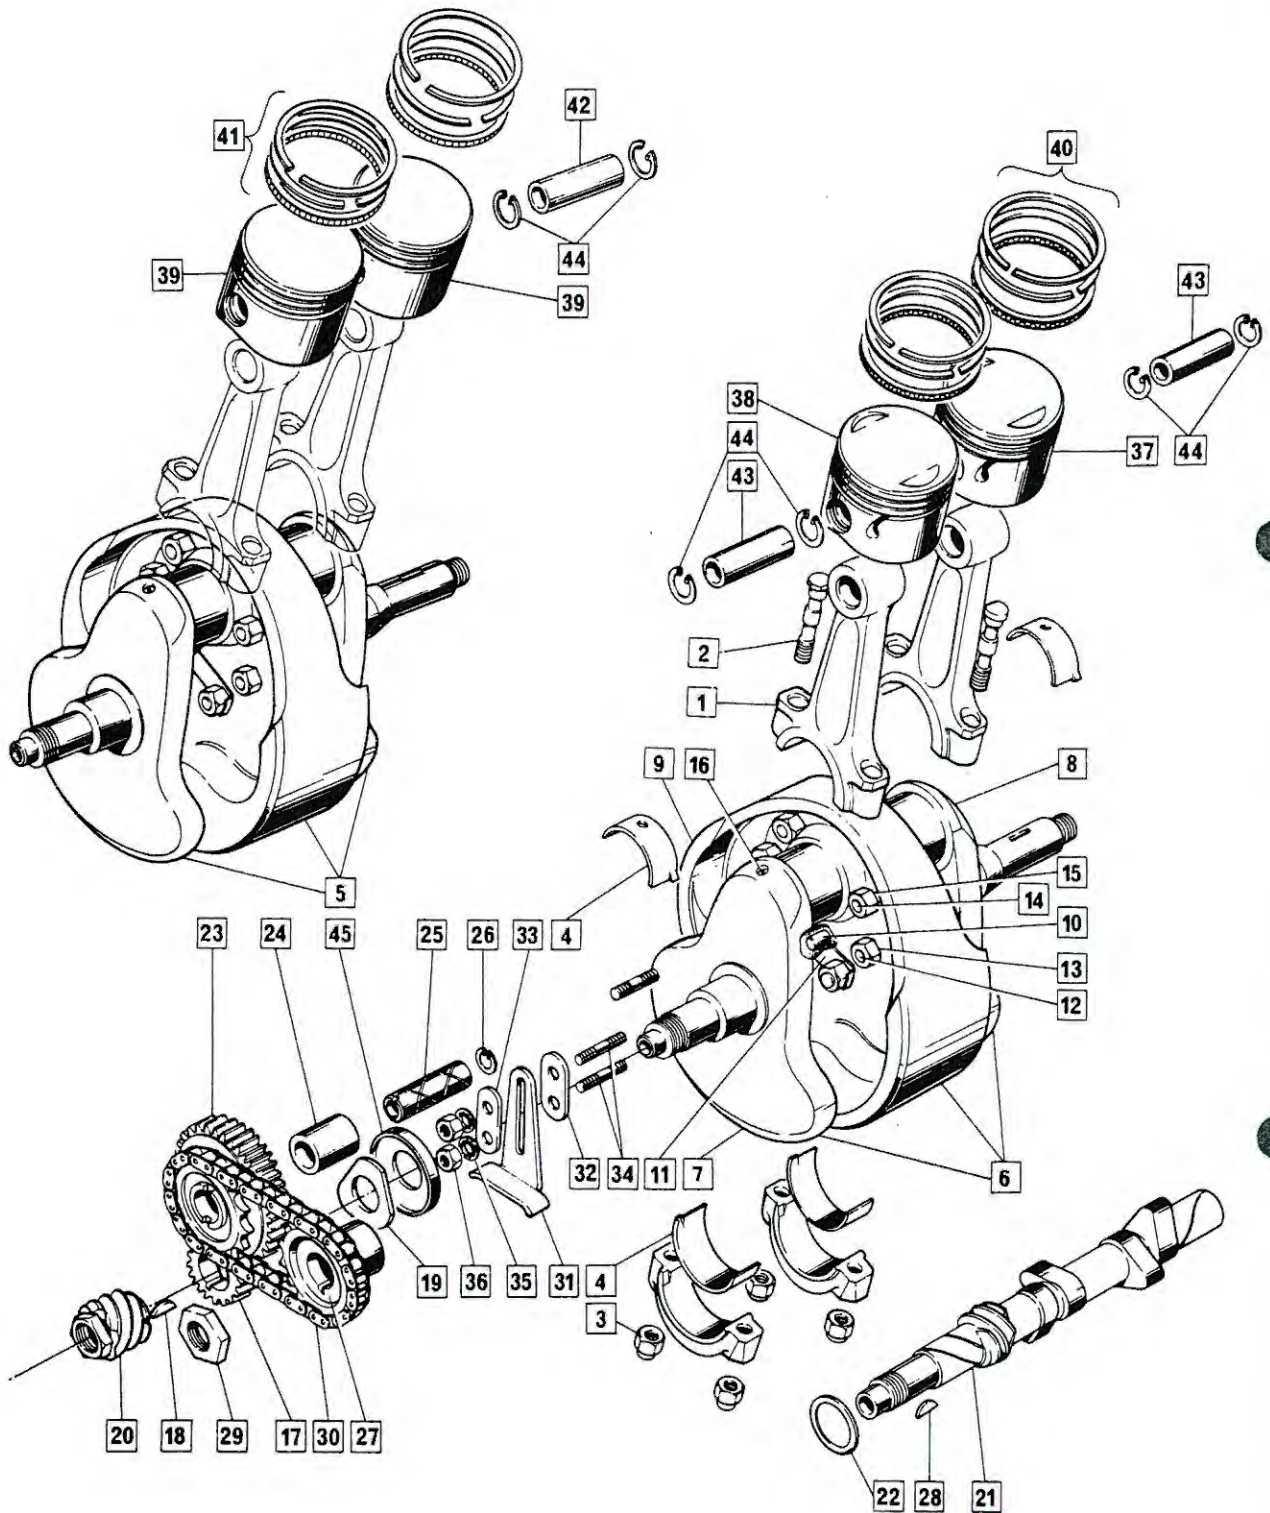

Zener Diode 29

**Norton**

**COMMANDO**

**CLASSIC  
BIKE SPARES**

Engine: Crankshaft, Connecting Rods, Pistons, Camshaft, Timing Gear