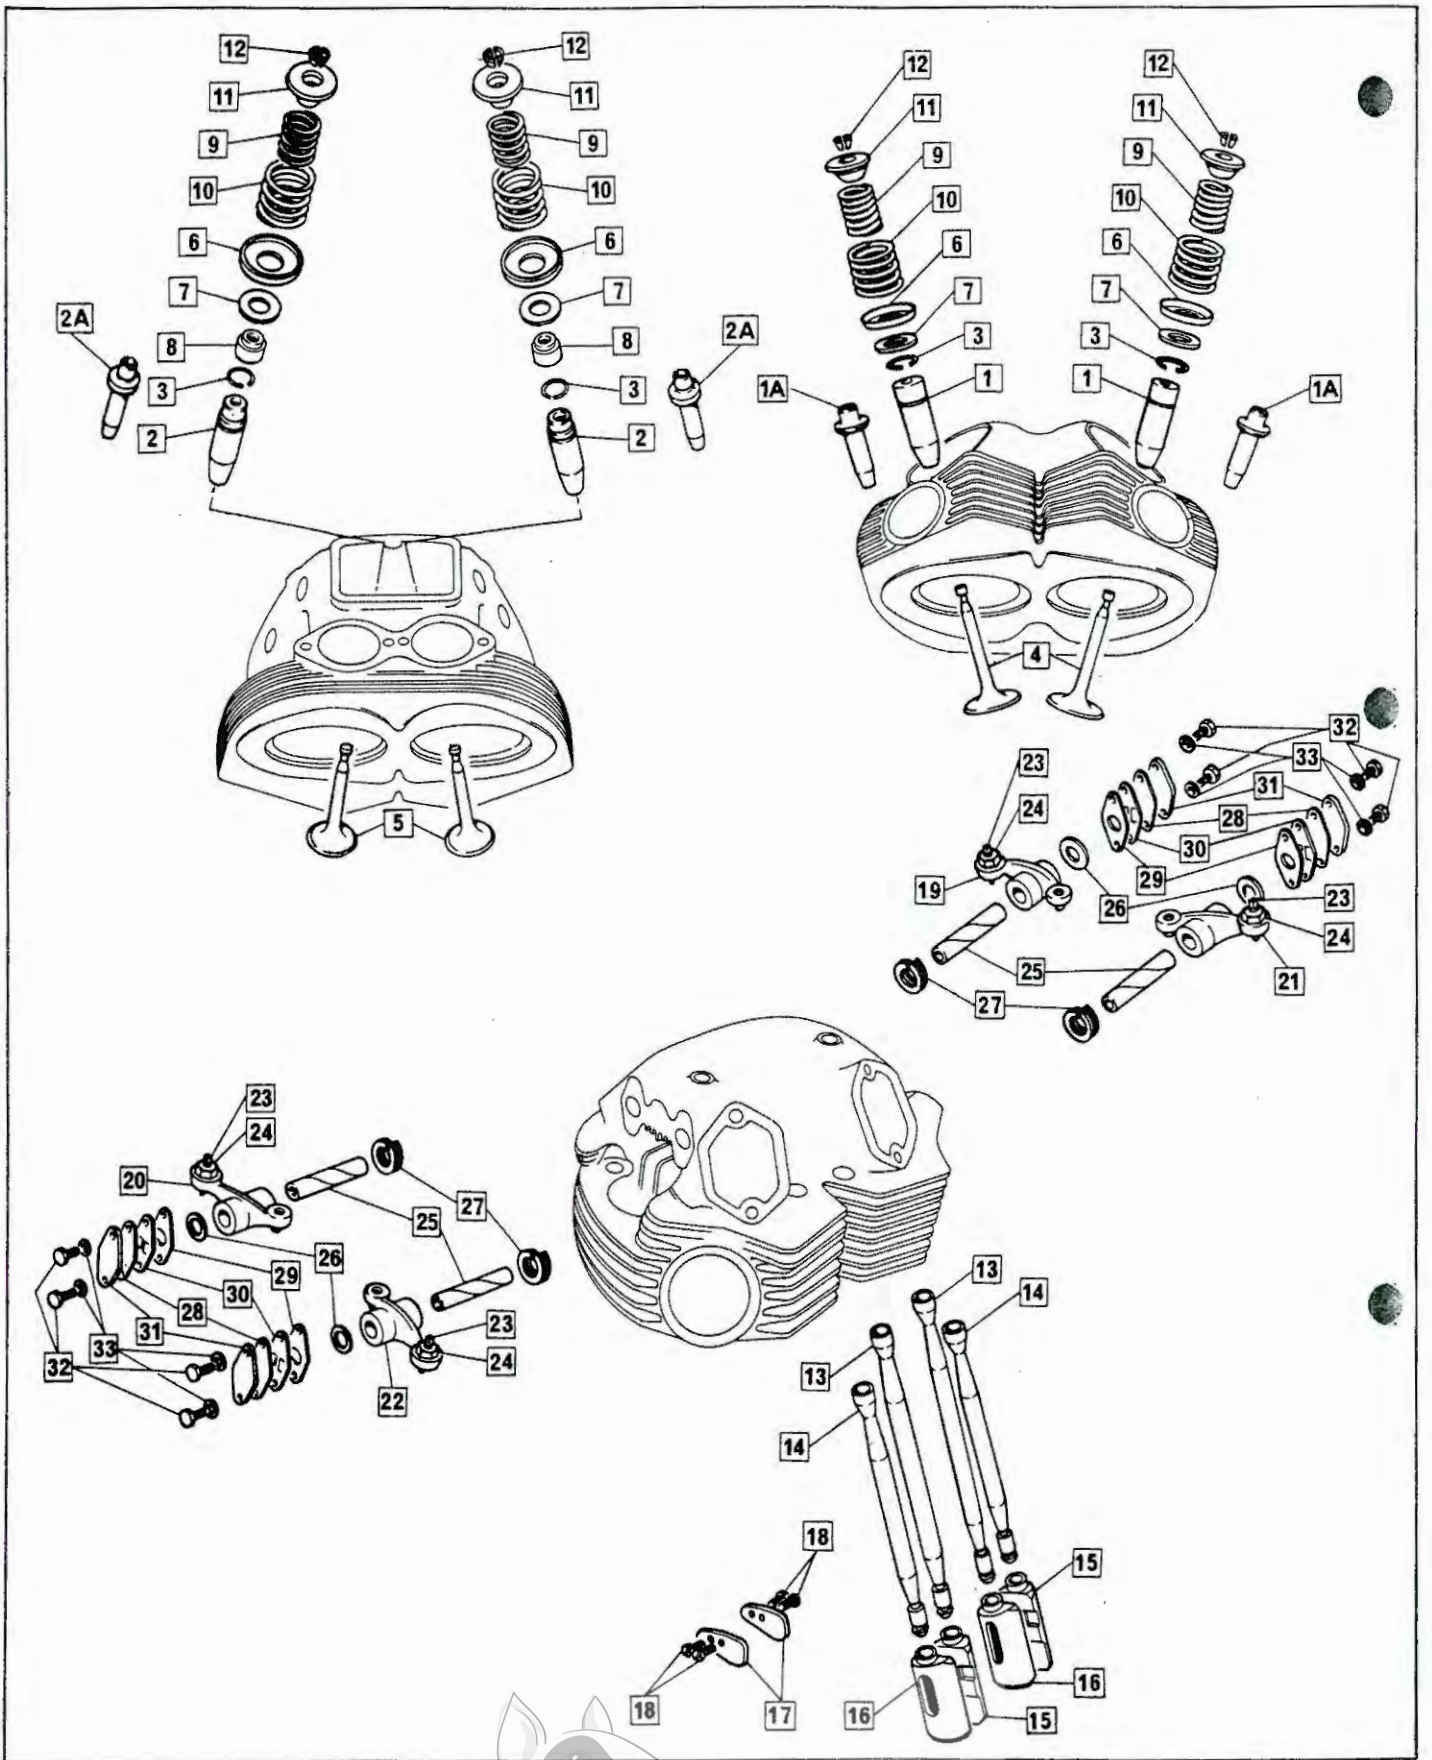

Valve Gear CLASSIC
BIKE SPARES

Valve Gear

Plate No.	Part No.	Description	Qty.	Bin No.	Price	
1	064125	Valve Guide Exhaust 850	2	.....	.....	
1A	063527	Valve Guide Exhaust 750	2	.....	.....	
2	065027	Valve Guide Inlet 850	2	.....	.....	
2A	062725	Valve Guide Inlet 750	2	.....	.....	
3	011111	Circlip for Valve Guide (850 only)	4	.....	.....	
4	063282	Valve Exhaust	2	.....	.....	
5	064034	Valve Inlet	2	.....	.....	
6	061399	Valve Spring Seat	4	.....	.....	
7	NM23392	Valve Spring Heat Insulator (not fitted on inlet to RH1 cylinder head)	4	.....	.....	
8	062726	Valve Stem Seal - Inlet only	2	.....	.....	
9	NM22839	Valve Spring Inner	4	.....	.....	
10	NM22838	Valve Spring Outer	4	.....	.....	
11	NMT186	Valve Collar	4	.....	.....	
12	NMT187	Split Collet	(pairs) 4	.....	.....	
13	NM25515	Inlet Pushrod Complete	2	.....	.....	
14	NM25516	Exhaust Pushrod Complete	2	.....	.....	
15	NM22771	Tappet L.H. } Supplied only in pairs	1	.....	.....	
16	NM22772/22771/2					Tappet R.H. }
17	063092	Tappet Locating Plate	2	.....	.....	
18	NMT2143	Tappet Locating Plate Screw	4	.....	.....	
19	062473	Rocker Inlet L.H. with ball end, less adjuster and nut	1	.....	.....	
20	062471	Rocker Inlet R.H. with ball end less adjuster and nut	1	.....	.....	
21	062474	Rocker Exhaust L.H. with ball end less adjuster and nut	1	.....	.....	
22	062472	Rocker Exhaust R.H. with ball end less adjuster and nut	1	.....	.....	
23	NMT2074	Rocker Adjuster	4	.....	.....	
24	NMT232	Rocker Adjuster Nut	4	.....	.....	
25	NM25350	Rocker Spindle	4	.....	.....	
26	NM18102	Rocker Thrust Washer	4	.....	.....	
27	NM18103	Rocker Spring Washer	4	.....	.....	
28	NMT2083	Rocker Plain Paper Gasket	4	.....	.....	
29	NMT2240	Rocker Spindle Joint. Paper Gasket	4	.....	.....	
30	NMT2238	Rocker Spindle Lock Plate	4	.....	.....	
31	NMT2239	Rocker Spindle Retaining Plate	4	.....	.....	
32	063124	Rocker Spindle Retaining Bolt	8	.....	.....	
33	063129	Washer (copper)	8	.....	.....	

Norton

COMMANDO

CLASSIC
BIKE SPARES