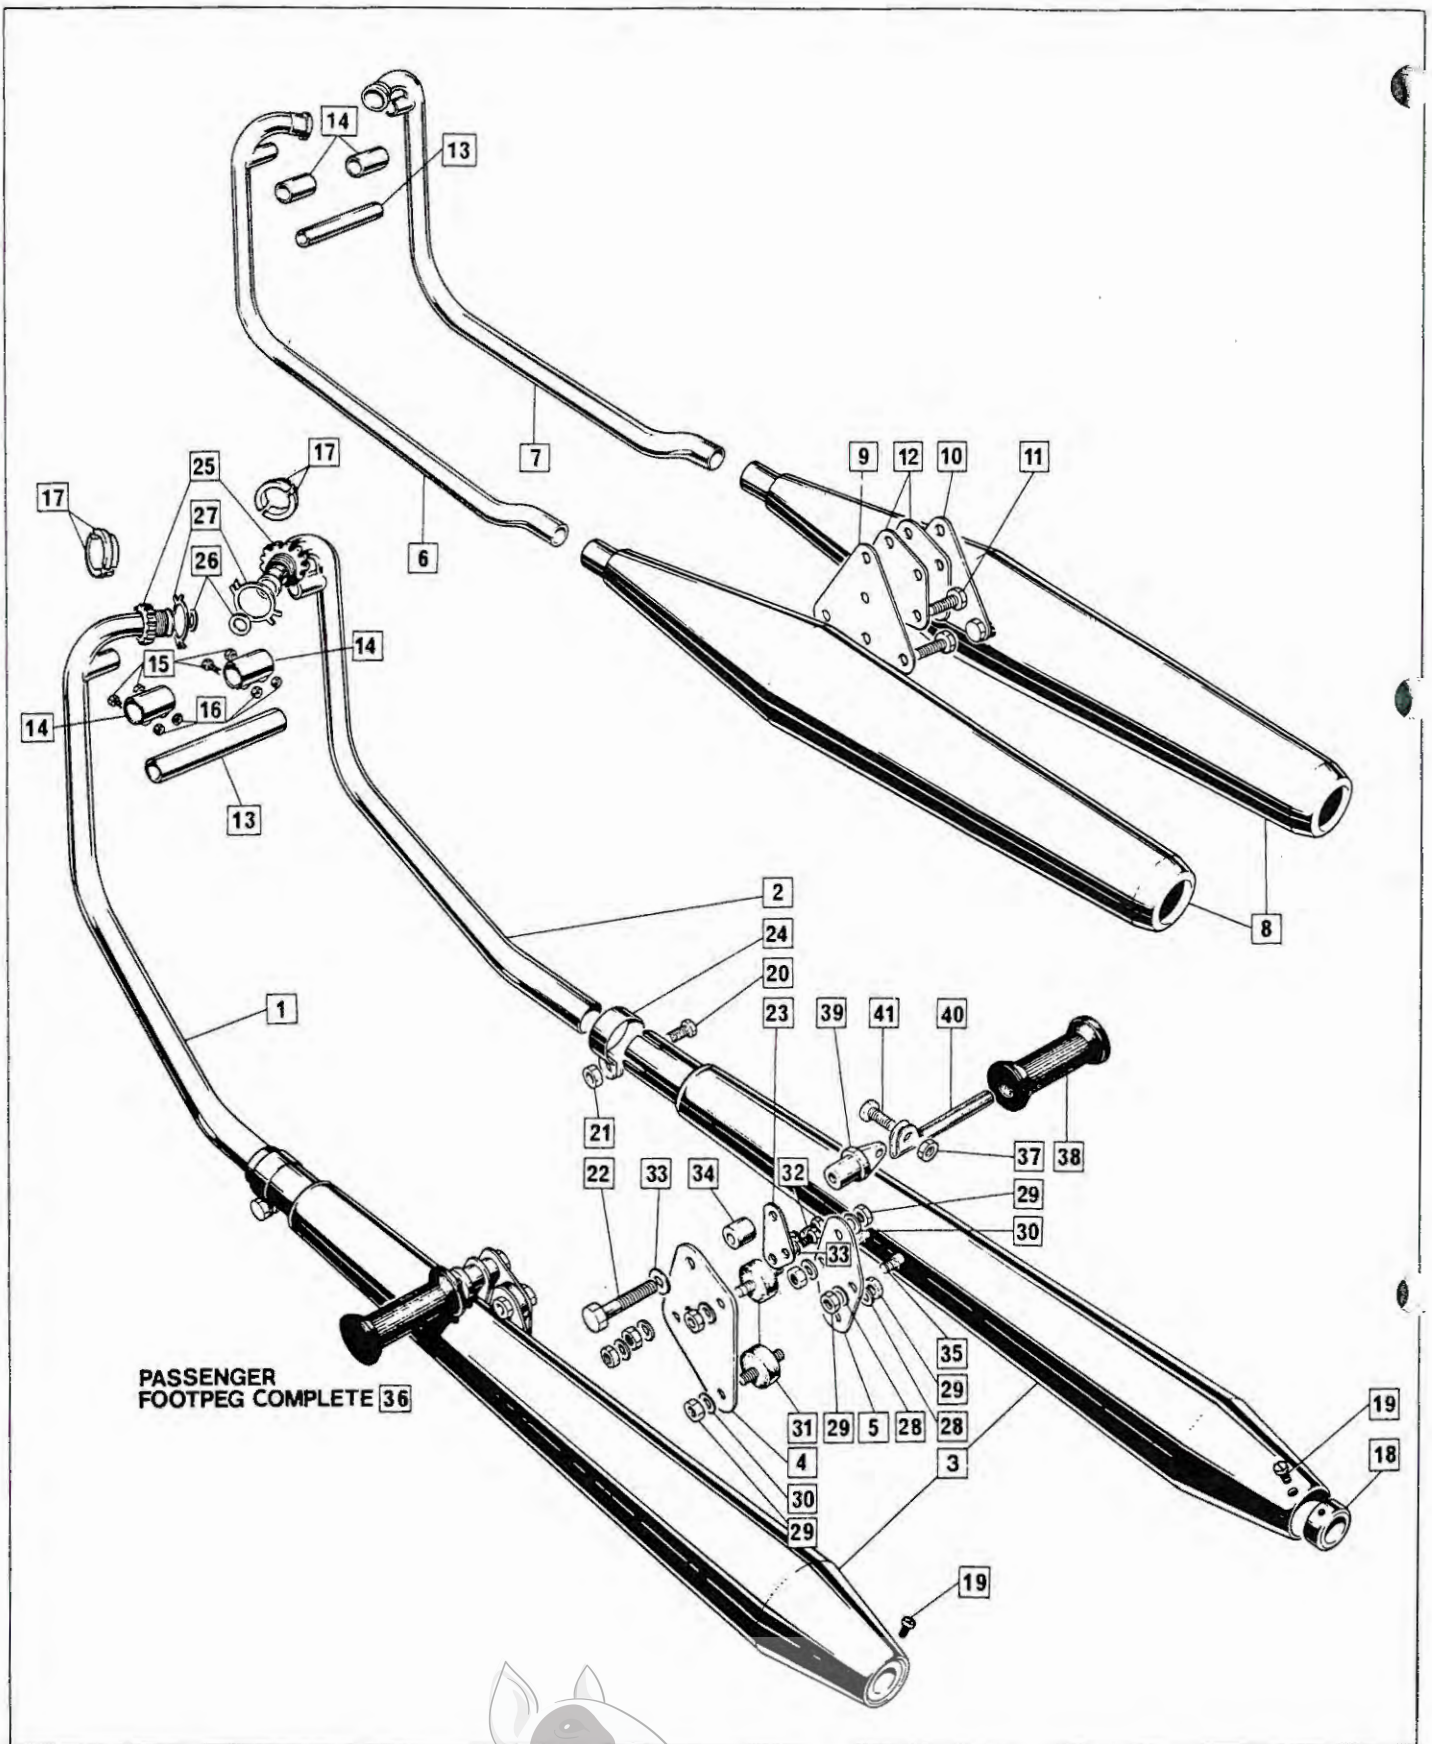

850 Exhausts, Mufflers,
Mutes, Passenger Footpegs

CLASSIC
BIKE SPARES

850 Exhausts, Mufflers, Mutes, Passenger Footpegs

GROUP
23

Plate No.	Part No.	Description	Qty.	Bin No.	Price
EXHAUST SYSTEM – ROADSTER, HI-RIDER					
1	063997	Exhaust Pipe L.H. 850	1	.....	.....
2	063998	Exhaust Pipe R.H. 850	1	.....	.....
3	061978	Muffler	2	.....	.....
4	061720	Muffler Stay Bracket	2	.....	.....
5	061721	Muffler Bracket	2	.....	.....
EXHAUST SYSTEM – INTERSTATE, INTERPOL					
6	063999	Exhaust Pipe L.H. 850	1	.....	.....
7	064000	Exhaust Pipe L.H. 850	1	.....	.....
8	063130	Muffler	2	.....	.....
9	063132	Muffler Bracket Left	1	.....	.....
10	063579	Muffler Bracket Right	1	.....	.....
11	22688/3	Muffler Bolt	4	.....	.....
12	063131	Muffler Stay Bracket	2	.....	.....
EXHAUST SYSTEM – COMMON PARTS					
13	063994	Cross Tube	1	.....	.....
14	063991	Connector	2	.....	.....
15	26944	Bolt	4	.....	.....
16	062240	Nut	4	.....	.....
17	063990	Exhaust Pipe Collets	4	.....	.....
18	063763	Muffler Mute	2	.....	.....
19	061987	Mute Screw	2	.....	.....
20	0700106	Bolt U.N.	2	.....	.....
21	060348	Nut	4	.....	.....
22	060618	Bolt	2	.....	.....
23	061722	Footpeg Support Gusset	2	.....	.....
24	061328	Clip	2	.....	.....
25	063988	Exhaust Lock Ring	2	.....	.....
26	063995	Washer, Corrugated	2	.....	.....
27	062412	Tab Washer	2	.....	.....
28	NM. 18202	Washer	2	.....	.....
29	060348	Nut	6	.....	.....
30	000011	Washer	8	.....	.....
31	060622	Mounting Rubber	4	.....	.....
32	060863	Bolt	4	.....	.....
33	000010	Washer	10	.....	.....
34	060471	Mounting Plate Spacer	2	.....	.....
35	060779	Stud (Not Interpol)	4	.....	.....
PASSENGER FOOTPEGS					
36	062006	Passenger Footpeg Complete	2	.....	.....
37	0700267	Nut	1	.....	.....
38	042569	Rubber	1	.....	.....
39	060487	Lug	1	.....	.....
40	060618	Footpeg	1	.....	.....
41	061798	Bolt	1	.....	.....

Norton

COMMANDO

**CLASSIC
BIKE SPARES**