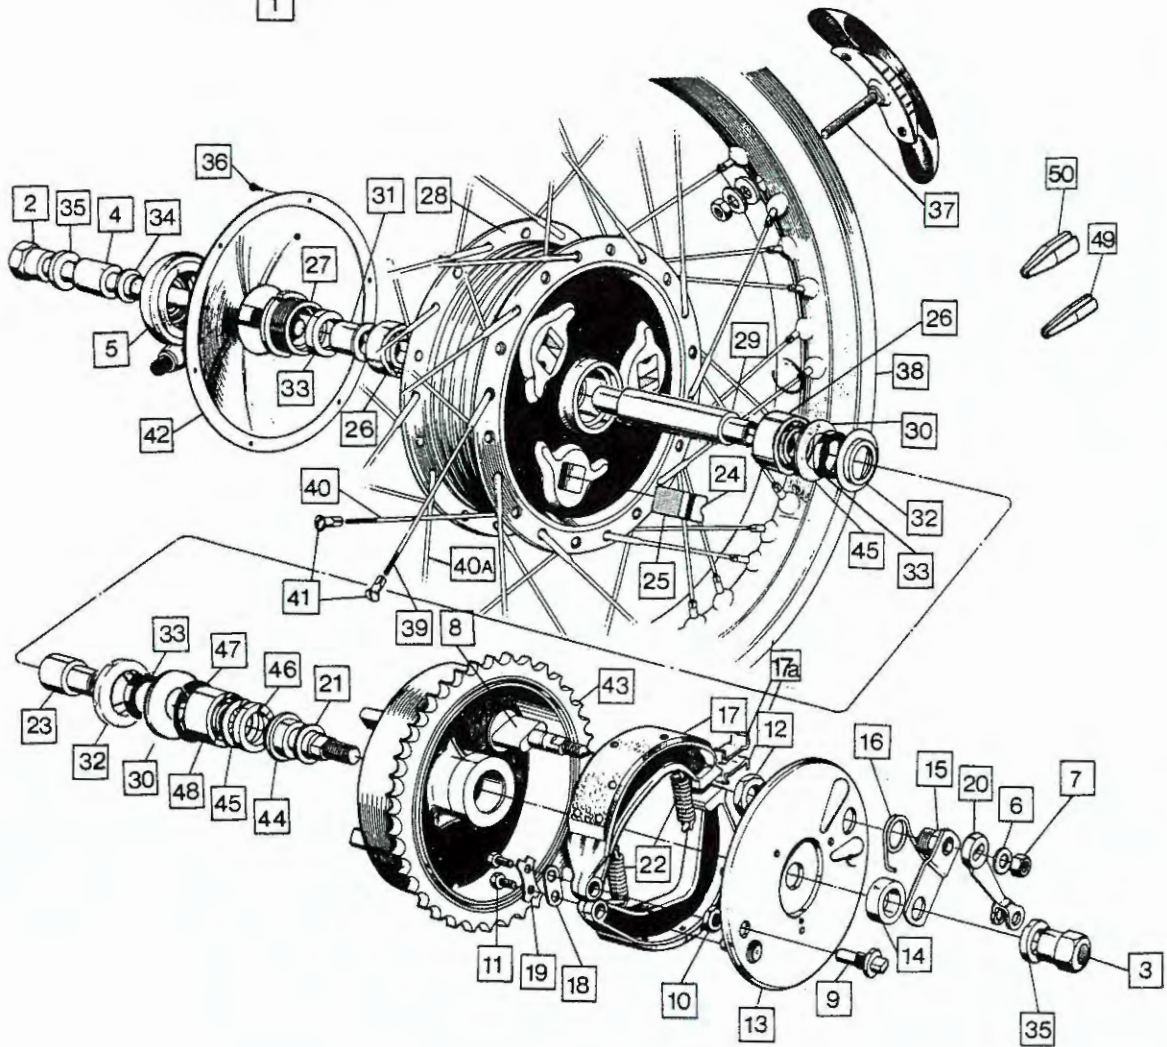

RIM AND HUB ASSEMBLY

1

Rear Wheel 20

Plate No.	Part No.	Description	Qty.	Bin No.	Price
1	062079	Rim and Hub Assembly, c/w Bearings, Seals, etc.	1	.....	.....
2	060289	Wheel Axle	1	.....	.....
3	060292	Wheel Axle Nut	1	.....	.....
4	060324	Axle Spacer	1	.....	.....
5	060627	Speedometer Gearbox	1	.....	.....
6	000010	Washer	1	.....	.....
7	060029	Nut	1	.....	.....
8	060314	Brake Cam	1	.....	.....
9	060325	Torque Stop Pin	1	.....	.....
10	060326	Torque Stop Pin Nut	1	.....	.....
11	060327	Bolt	2	.....	.....
12	060329	Cam Bearing Nut	1	.....	.....
13	060332	Cover Plate Assembled	1	.....	.....
Not illus.	061583	Brake Plate complete with Brake Parts	1	.....	.....
14	060334	Cover Plate Outer Spacer	1	.....	.....
15	060701	Bearing Cam and Stay	1	.....	.....
16	060704	Lever Return Spring	1	.....	.....
17	063417	Brake Shoe c/w Lining	2	.....	.....
17A	060013	Brake Shoe Slipper	2	.....	.....
18	NM.14454	Plate	1	.....	.....
19	NM.14506	Washer	1	.....	.....
20	NM.19765	Lever	1	.....	.....
21	NM E5276	Washer	AR	.....	.....
22	NM E5832	Spring	2	.....	.....
23	062070	Left Hand Bearing Spacer	1	.....	.....
24	062074	Cush Drive Buffer (Thick)	3	.....	.....
25	062075	Cush Drive Buffer (Thin)	3	.....	.....
26	040100	Bearing	2	.....	.....
27	060317	Lockring	1	.....	.....
28	062063	Hub Shell	1	.....	.....
29	062069	Inner Bearing Spacer	1	.....	.....
30	062071	Felt Retaining Washer	2	.....	.....
31	NM.18234	Spacer	1	.....	.....
32	063012	Dished Washer	2	.....	.....
33	NM E6885	Seal	3	.....	.....
34	NM.13270	Spacer - Speedometer Gearbox	1	.....	.....
35	NM.19266	Washer, Spindle	2	.....	.....
36	NM.2510L	Disc Screw	6	.....	.....
37	017060	Security Bolt	1	.....	.....
38	NM.18350	Rim WM2 - 19	1	.....	.....
39	NM.20063	Spoke	20	.....	.....
40	NM.20061	Spoke, Inner L.H.	10	.....	.....
40A	062527	Spoke, Inner R.H.	10	.....	.....
41	021693	Nipple	40	.....	.....
42	062082	Rear Hub Disc	1	.....	.....
43	062764	Brake Drum	1	.....	.....
44	062067	Dummy Axle	1	.....	.....
45	062072	Felt Retaining Washer	1	.....	.....
46	062889	Felt Seal	1	.....	.....
47	062090	Circlip	1	.....	.....
48	NM.17721	Bearing	1	.....	.....
49	064617	Balance Weight, 17 grammes	AR	.....	.....
50	064619	Balance Weight, 25 grammes	AR	.....	.....

Norton

COMMANDO

CLASSIC
BIKE SPARES