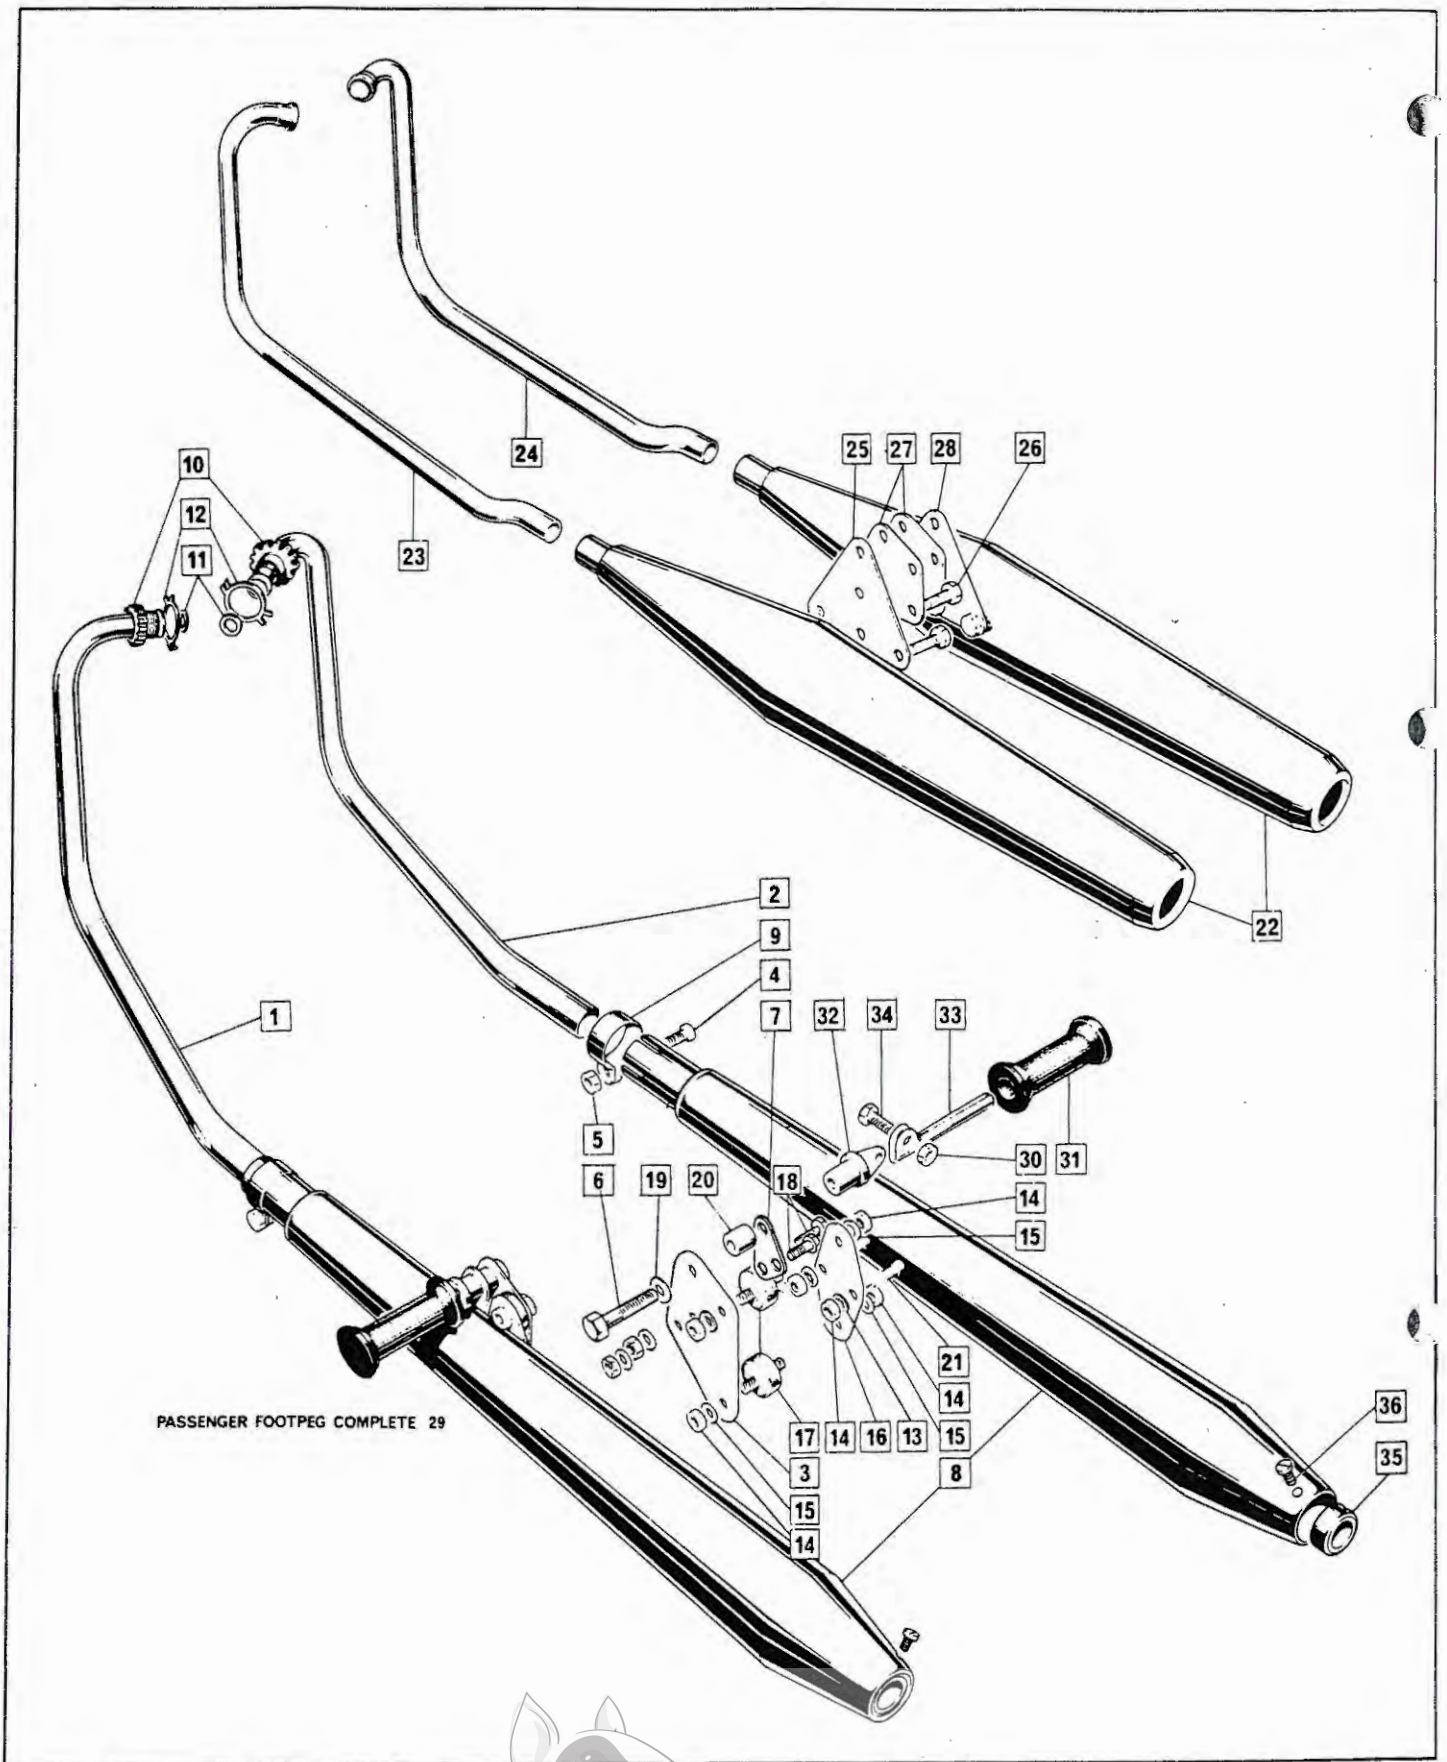

750 Exhausts, Mufflers,
Mutes, Passenger Footpegs

CLASSIC
BIKE SPARES

750 Exhausts, Mufflers, Mutes, Passenger Footpegs

GROUP
24

Plate No.	Part No.	Description	Qty.	Bin No.	Price
	EXHAUST SYSTEM – FASTBACK L.R. ROADSTER, HI-RIDER				
1	063375	Exhaust Pipe L.H. 750	1	.....	.....
2	063376	Exhaust Pipe R.H. 750	1	.....	.....
3	061720	Stay, Muffler	2	.....	.....
	EXHAUST SYSTEM COMMON PARTS				
4	0700106	Bolt U.N.	2	.....	.....
5	060029	Nut	4	.....	.....
6	060618	Bolt	2	.....	.....
7	061722	Footpeg Support Gusset	2	.....	.....
8	061978	Muffler	2	.....	.....
9	061328	Clip	2	.....	.....
10	063555	Exhaust Lockring	2	.....	.....
11	063995	Washer (Corrugated)	2	.....	.....
12	062412	Tab Washer	2	.....	.....
13	NM18202	Washer	2	.....	.....
14	060348	Nut	6	.....	.....
15	000011	Washer	8	.....	.....
16	061721	Muffler Bracket	2	.....	.....
17	060622	Mounting Rubber	4	.....	.....
18	060863	Bolt	4	.....	.....
19	000010	Washer	10	.....	.....
20	060471	Mounting Plate Spacer	2	.....	.....
21	060779	Stud	4 (Not Interpol)	.....	.....
	EXHAUST SYSTEM – INTERPOL AND INTERSTATE				
	All parts as for Fastback except for items below				
22	063130	Muffler	2	.....	.....
23	063299	Exhaust Pipe L.H. 750	1	.....	.....
24	063240	Exhaust Pipe R.H. 750	1	.....	.....
25	063132	Muffler Bracket	2	.....	.....
26	22688/3	Muffler Bolt	4	.....	.....
27	063131	Muffler Bracket	2	.....	.....
28	063579	Muffler Bracket R.H.	1	.....	.....
	PASSENGER FOOTPEGS				
29	062006	Passenger Footpeg complete	2	.....	.....
30	0700267	Nut	1	.....	.....
31	042569	Rubber	1	.....	.....
32	060487	Lug	1	.....	.....
33	060616	Footpeg	1	.....	.....
34	061798	Bolt	1	.....	.....
	EXHAUST SYSTEM – MUTE				
35	061984	Muffler Mute	2	.....	.....
36	061987	Screw	2	.....	.....

Norton

COMMANDO

**CLASSIC
BIKE SPARES**