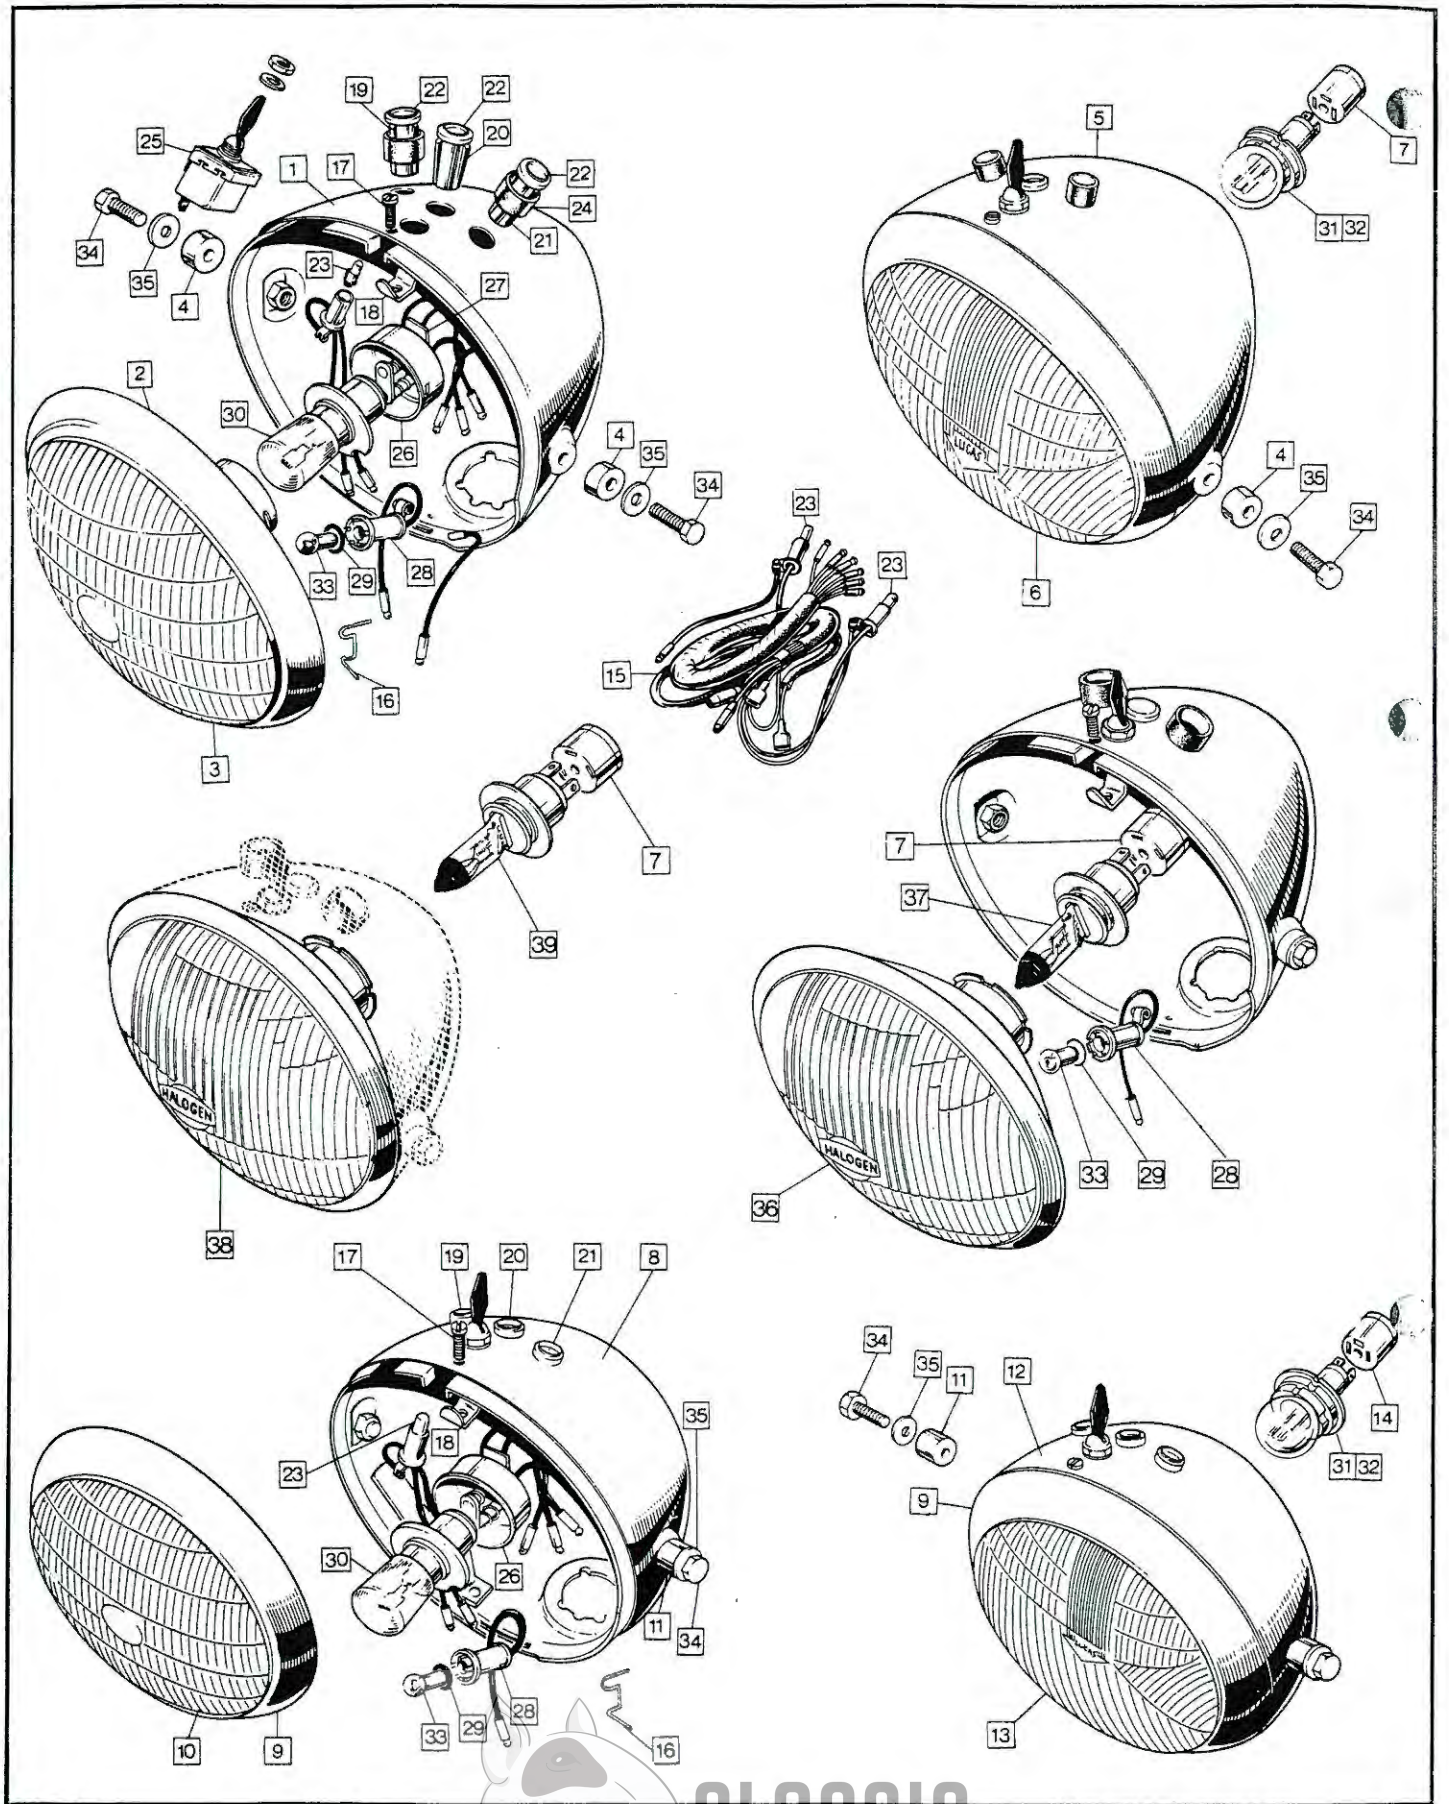

CLASSIC
Head Lights
BIKE SPARES

Head Lights **30**

Plate No.	Part No.	Description	Qty.	Bin No.	Price
HEADLAMP – FASTBACK, FASTBACK L.R. ROADSTER, INTERPOL, INTERSTATE					
1	60279	Headlamp SS700P	1	.....	.....
2	553248	Rim	1	.....	.....
3	54525927	Light Unit	1	.....	.....
4	062035	Spacer	2	.....	.....
5	60349	Headlamp SS700P Continental/France	1	.....	.....
6	54522680	Light Unit Continental/France	1	.....	.....
7	553738	Adaptor	1	.....	.....
HEADLAMP, HI-RIDER					
8	60280	Headlamp MCH66	1	.....	.....
9	534343	Rim	1	.....	.....
10	54525272	Light Unit	1	.....	.....
11	062300	Spacer	2	.....	.....
12	60348	Headlamp MCH66 Continental/France	1	.....	.....
13	54523513	Light Unit Continental/France	1	.....	.....
14	553738	Adaptor	1	.....	.....
HEADLAMP COMPONENTS – COMMON TO MCH66 AND SS700P HEADLAMPS					
15	54960724	Headlamp Harness	1	.....	.....
16	504665	Wire Fixing	6	.....	.....
17	144921	Screw, Rim Fixing	1	.....	.....
18	534296	Plate, Rim Fixing	1	.....	.....
19	54363453	Warning Light Body Amber	1	.....	.....
20	54363454	Warning Light Body Red	1	.....	.....
21	54363455	Warning Light Body Green	1	.....	.....
22	54140331	Sealing Ring, Light Body	3	.....	.....
23	281	Bulb, Warning Light	3	.....	.....
24	54525212	Shield Warning Light	3	.....	.....
25	34660	Lighting Switch	1	.....	.....
26	554602	Bulb Holder Main	1	.....	.....
27	555910	Sleeve, Terminal	1	.....	.....
28	54573590	Bulb Holder Pilot	1	.....	.....
29	554354	Ring, Pilot Bulb Seating	1	.....	.....
30	370	Bulb Main 45/40W	1	.....	.....
31	410	Bulb, Main, Continental 45/40W	1	.....	.....
32	411	Bulb, Main, France 45/40W	1	.....	.....
33	989	Bulb Pilot	1	.....	.....
34	062321	Bolt Headlamp Mounting	2	.....	.....
35	062409	Washer Headlamp Mounting	2	.....	.....
HEADLAMP COMPONENTS – QUARTZ HALOGEN					
36	54526114	Quartz-Halogen Light Unit (lens/reflector)		.....	.....
37	463	Bulb, Quartz-Halogen		.....	.....
38	54526323	Light Unit – Continental		.....	.....
39	472	Bulb – Continental Quartz-Halogen		.....	.....

Norton

COMMANDO

**CLASSIC
BIKE SPARES**