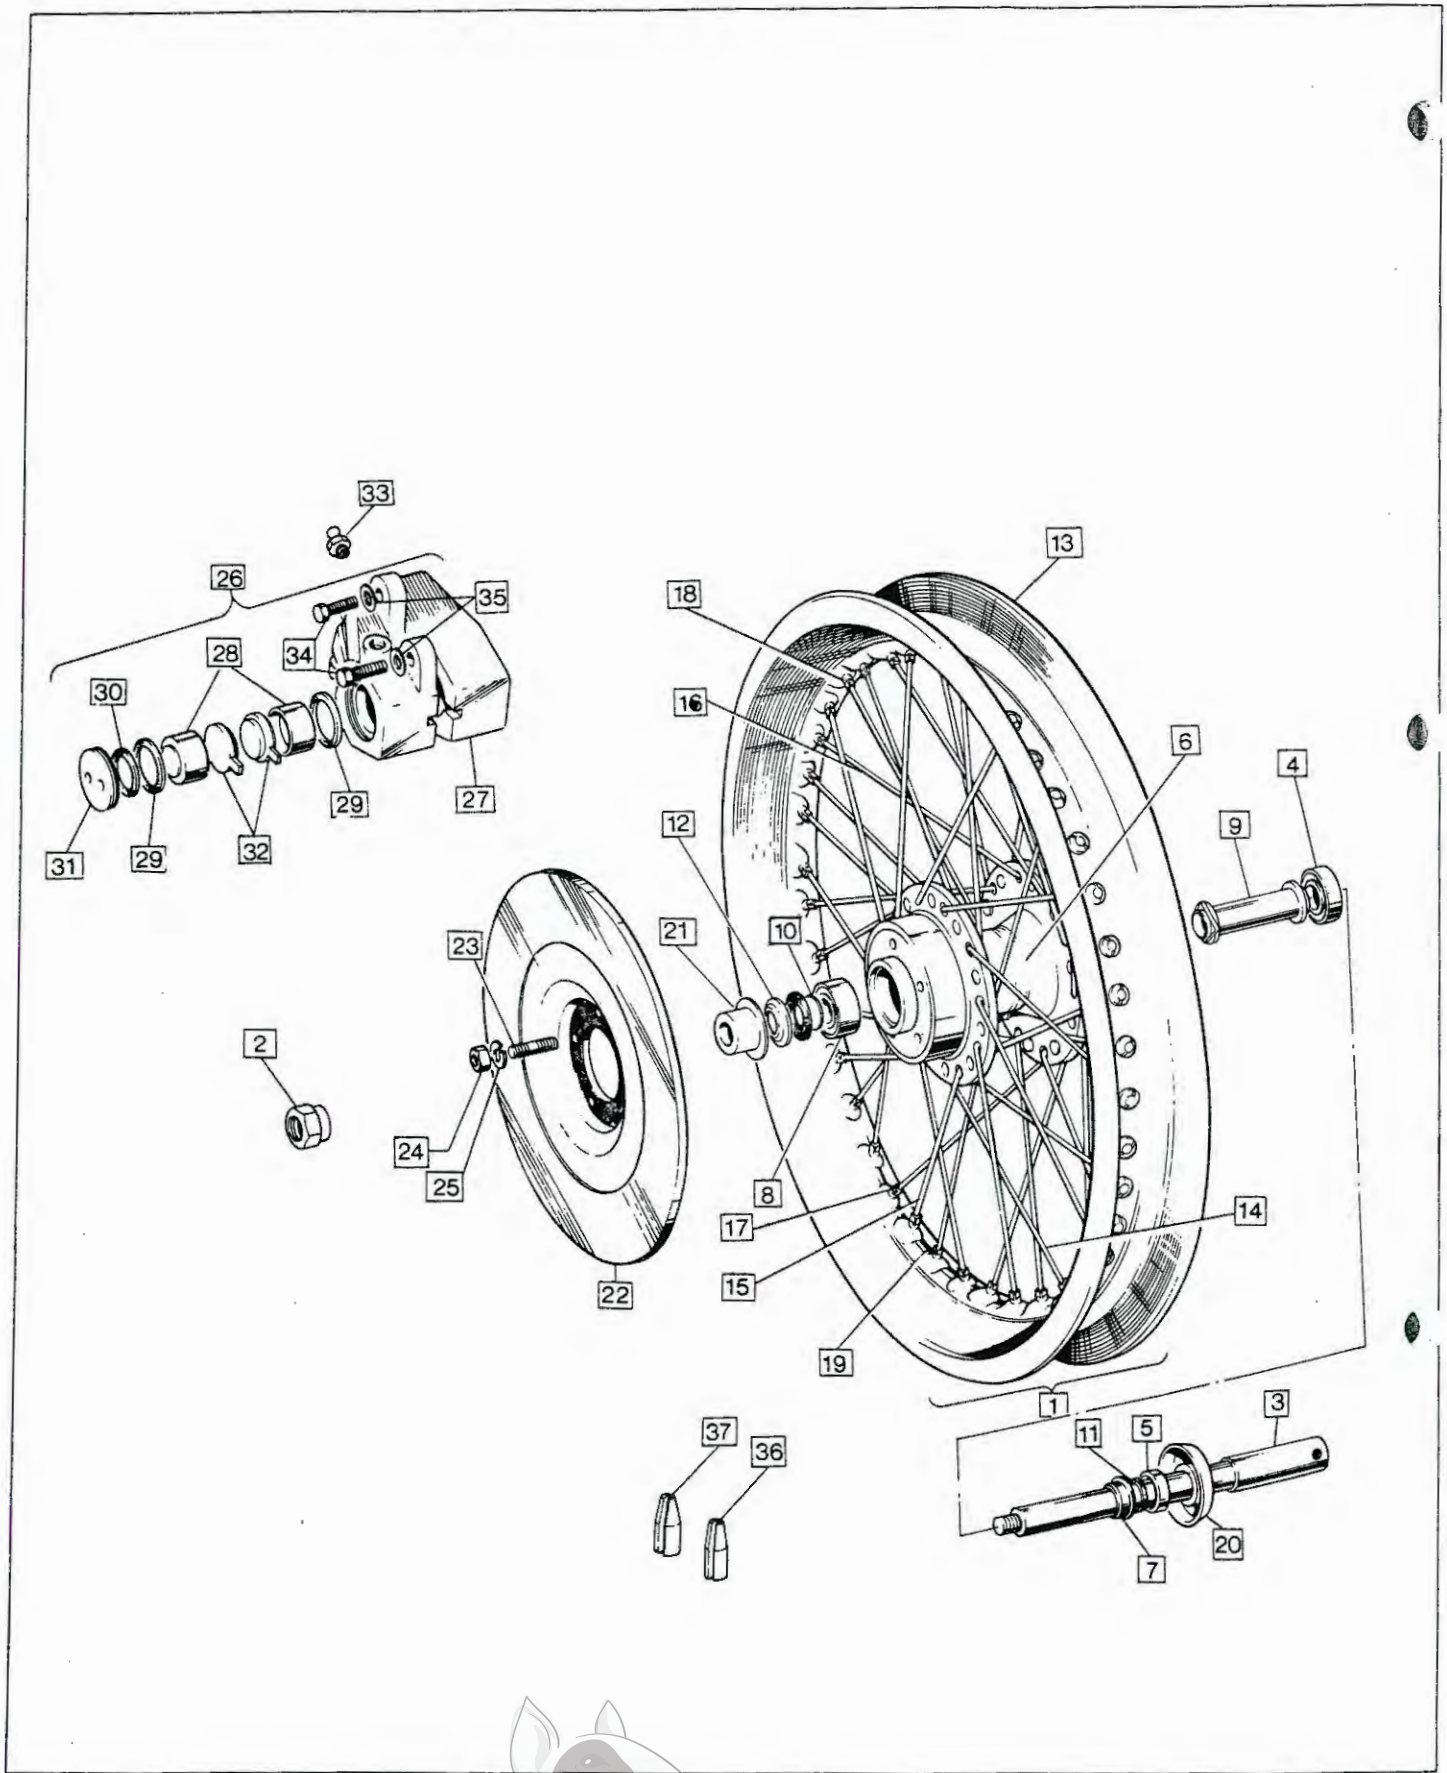

Front Wheel and Brake (Disc Type)

CLASSIC
BIKE SPARES

Front Wheel and Brake (Disc Type) 18

Plate No.	Part No.	Description	Qty.	Bin No.	Price
1	061950	Rim and Hub Assembly	1	.....	.....
2	060361	Spindle Nut	1	.....	.....
3	060362	Wheel Spindle	1	.....	.....
4	040100	Bearing, L.H.	1	.....	.....
5	060363	Bearing Lockring	1	.....	.....
6	062867	Hub Shell c/w Bearing, Spacer, etc.	1	.....	.....
7	063919	Spacer	1	.....	.....
8	NM.17721	Bearing, R.H.	1	.....	.....
9	061955	Spacer	1	.....	.....
10	062071	Washer	1	.....	.....
11	NM.E6885	Seal	2	.....	.....
12	NM.19714	Washer	1	.....	.....
13	061951	Rim WM2 - 19	1	.....	.....
14	063924	Spoke, R.H. Inner	10	.....	.....
15	063925	Spoke, R.H. Outer	10	.....	.....
16	063922	Spoke, L.H. Inner	10	.....	.....
17	063923	Spoke, L.H. Outer	10	.....	.....
18	062595	Spoke Nipple, R.H.	20	.....	.....
19	063207	Spoke Nipple, L.H.	20	.....	.....
20	063918	Dust Cover	1	.....	.....
21	062448	Spacer, R.H.	1	.....	.....
22	061885	Disc	1	.....	.....
23	061960	Stud	5	.....	.....
24	060348	Nut	5	.....	.....
25	0700120	Washer	5	.....	.....
26	061926	Caliper Assembly	1	.....	.....
27	061927	*Caliper	1	.....	.....
28	061896	Piston	2	.....	.....
29	061930	Seal	2	.....	.....
30	062187	Seal	1	.....	.....
31	062185	End Plug	1	.....	.....
32	061894	Friction Pads	2	.....	.....
33	061929	Bleed Nipple	1	.....	.....
34	0700291	Screw	2	.....	.....
35	26634	Spring Washer	2	.....	.....
36	064618	Balance Weight, 17 grammes	AR	.....	.....
37	064620	Balance Weight, 25 grammes	AR	.....	.....
Not illus.	064243	Caliper Assembly Repair Kit	AR	.....	.....
	063412	NORTON-LOCKHEED DISC BRAKE KIT COMPLETE (TO CONVERT DRUM MODELS)	1	.....	.....

*Not available separately

Norton

COMMANDO

CLASSIC
BIKE SPARES