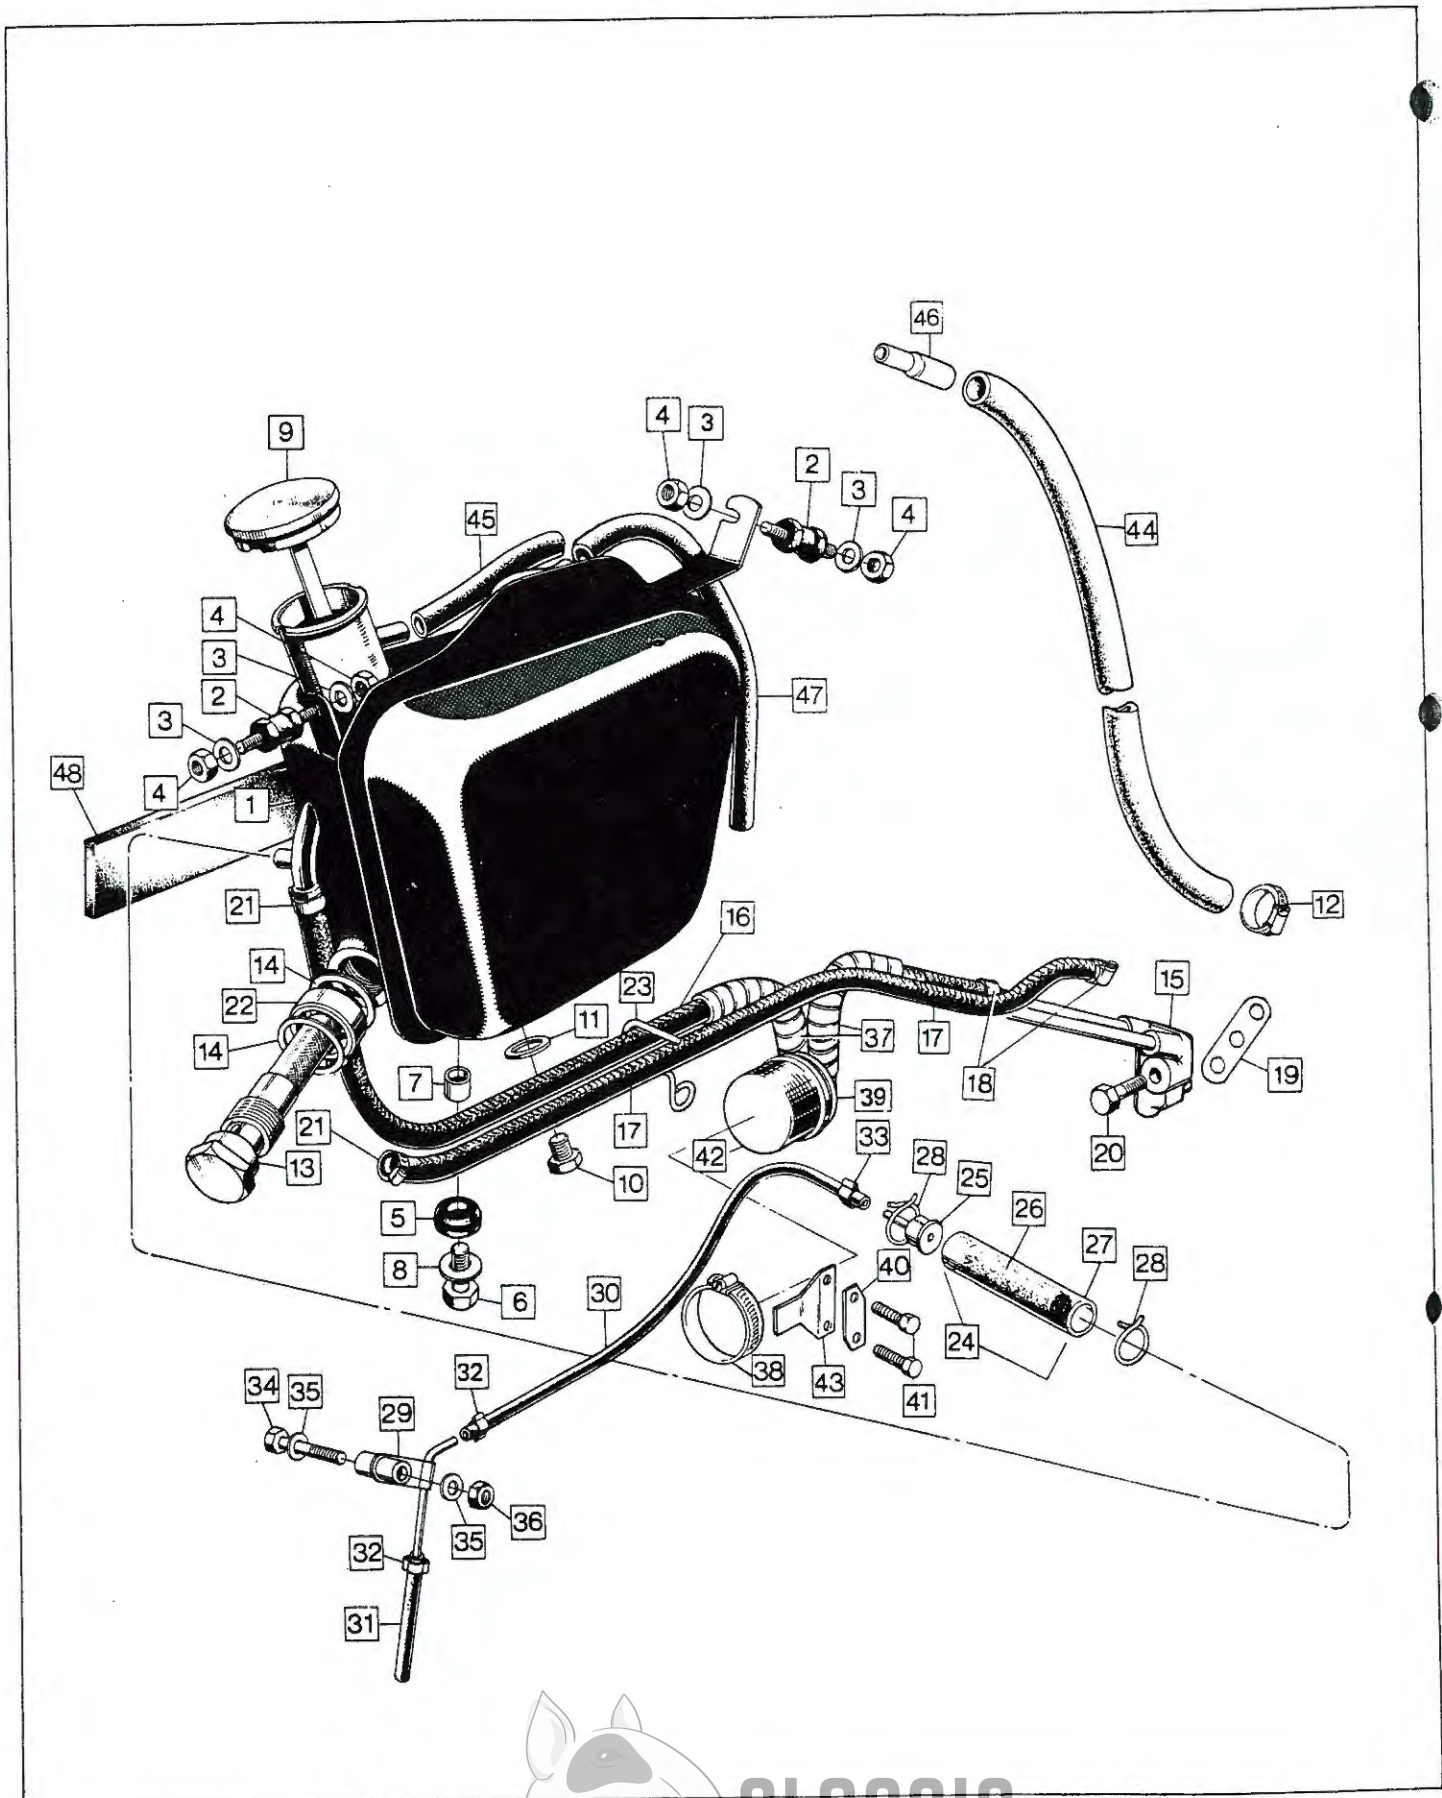

Oil Tank, Oil Pipes, Junction Block,
Rear Chain Oiler and Full Flow Oil Filter

Oil Tank, Oil Pipes, Junction Block, Rear Chain Oiler and Full Flow Oil Filter

16

Plate No.	Part No.	Description	Qty.	Bin No.	Price
1	063095	Oil Tank	1	.....	.....
2	060636	Oil Tank Mounting	2	.....	.....
3	000012	Washer	4	.....	.....
4	033057	Nut	4	.....	.....
5	060811	Mounting Rubber	1	.....	.....
6	060652	Bolt	1	.....	.....
7	061650	Spacer	1	.....	.....
8	000012	Washer	2	.....	.....
9	061649	Cap	1	.....	.....
10	060668	Plug	1	.....	.....
11	062624	Washer	1	.....	.....
12	063370	Breather Hose Clip	1	.....	.....
13	061159	Filter	1	.....	.....
14	042065	Washer	2	.....	.....
15	062206	Oil Junction Block	1	.....	.....
16	062200	Feed Pipe (17 in.)	1	.....	.....
17	063144	Return Pipe	2	.....	.....
18	063248	Clip	2	.....	.....
19	032044	Gasket	1	.....	.....
20	030448	Bolt	1	.....	.....
21	063248	Clip	2	.....	.....
22	062207	Banjo	1	.....	.....
23	061677	Clip	1	.....	.....
24	061669	Chain Oiler Regulator	1	.....	.....
25	060884	Regulator End	1	.....	.....
26	060887	Regulator Felt	1	.....	.....
27	062496	Tube (3-375 in.)	1	.....	.....
28	060886	Clip	2	.....	.....
29	060881	Bracket	1	.....	.....
30	062084	Pipe (12 in.)	1	.....	.....
31	062085	Pipe (3 in.)	1	.....	.....
32	060920	Clip	2	.....	.....
33	060921	Clip	1	.....	.....
34	060459	Oiler Bracket Bolt	1	.....	.....
35	000012	Washer	1	.....	.....
36	033057	Nut	1	.....	.....
37	063367	Protection Spring	2	.....	.....
38	063369	Screw Clip	1	.....	.....
39	063139	Mounting Head S.A.	1	.....	.....
40	063142	Tab Washer	1	.....	.....
41	22403	Screw	2	.....	.....
42	063371	Filter	1	.....	.....
43	063368	Strip. Filter Retainer	1	.....	.....
44	062619	Breather Pipe. Long	1	.....	.....
45	062676	Breather Pipe. Short	1	.....	.....
46	062617	Adaptor	1	.....	.....
47	062283	Pipe	1	.....	.....
48	063961	Battery Rubber	1	.....	.....
Not illustrated	064875	Compression Clip-Chain Oiler	1	.....	.....
	064283	FULL-FLOW OIL FILTER KIT (TO CONVERT OLDER MODELS)	1	.....	.....

Norton

COMMANDO

**CLASSIC
BIKE SPARES**