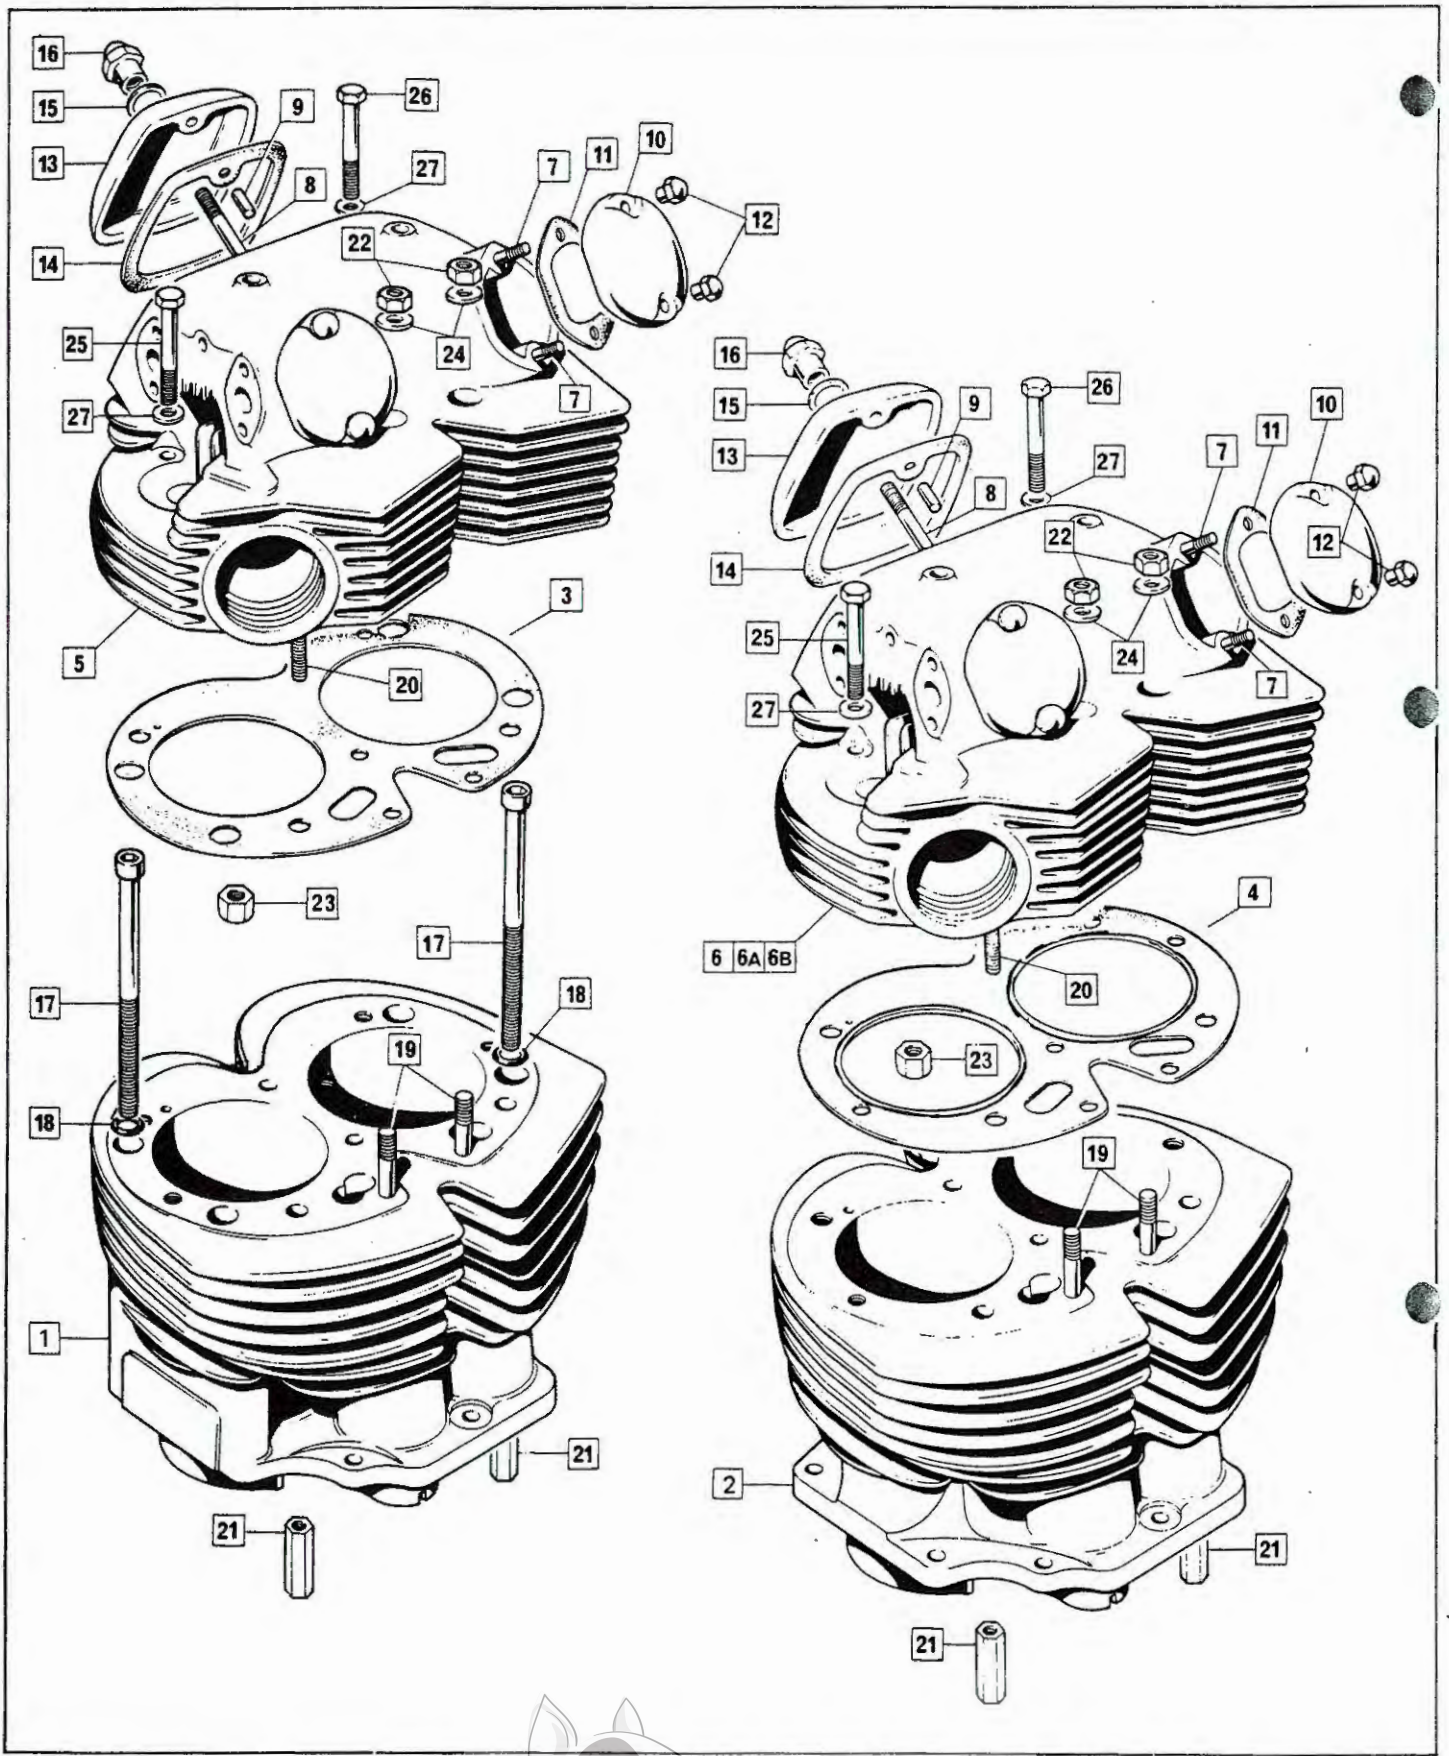

Engine: Cylinder, Cylinder Head
750 and 850
CLASSIC
BIKE SPARES

Engine: Cylinder, Cylinder Head 750 and 850

Plate No.	Part No.	Description	Qty.	Bin No.	Price
1	063823	Cylinder 850	1	.....	.....
2	061705	Cylinder 750	1	.....	.....
3	065051	Cylinder Head Gasket 850 (eyeletted)	1	.....	.....
4	063844	Cylinder Head Gasket 750 (eyeletted)	1	.....	.....
5	064038	Cylinder Head 850	1	.....	.....
6	060988	Cylinder Head 750 30 mm. Low Compression (marked RH1)	1	.....	.....
6A	064097	Cylinder Head 750 32 mm. High Compression (marked RH6)	1	.....	.....
6B	064048	Cylinder Head 750 32 mm. Low Compression (marked RH5)	1	.....	.....
7	NMT2252	Rocker Cover Stud – Front	4	.....	.....
8	NM18033	Rocker Cover Stud – Rear	1	.....	.....
9	000579	Rocker Cover Dowel	1	.....	.....
10	NM18093A	Rocker Cover Front	2	.....	.....
11	NMT2088	Rocker Cover Gasket – Front	2	.....	.....
12	NMT2085	Rocker Cover Nut – Front	4	.....	.....
13	NM18094A	Rocker Cover Rear	1	.....	.....
14	NMT2084	Rocker Cover Gasket – Rear	1	.....	.....
15	NMT2082	Rocker Cover Stud Washer	1	.....	.....
16	NMT2162	Rocker Cover Stud Nut – Rear	1	.....	.....
17	063085	Cylinder Through-Bolt (850 only)	4	.....	.....
18	064147	Washer (850 only)	4	.....	.....
19	NMT2161	Cylinder Head/Barrel Stud	2	.....	.....
20	NM24389	Cylinder Head/Barrel Stud	3	.....	.....
21	063192	Cylinder Head/Barrel Stud Nut	2	.....	.....
22	NMT2017	Cylinder Head/Barrel Stud Nut	2	.....	.....
23	NM24250	Cylinder Head/Barrel Stud Nut	1	.....	.....
24	000011	Cylinder Head/Barrel Stud Washer	2	.....	.....
25	060401	Cylinder Head/Barrel Bolt	4	.....	.....
26	NM25313	Cylinder Head/Barrel Bolt Short	1	.....	.....
27	016213	Cylinder Head/Barrel Bolt Washer	5	.....	.....

Norton

COMMANDO

**CLASSIC
BIKE SPARES**