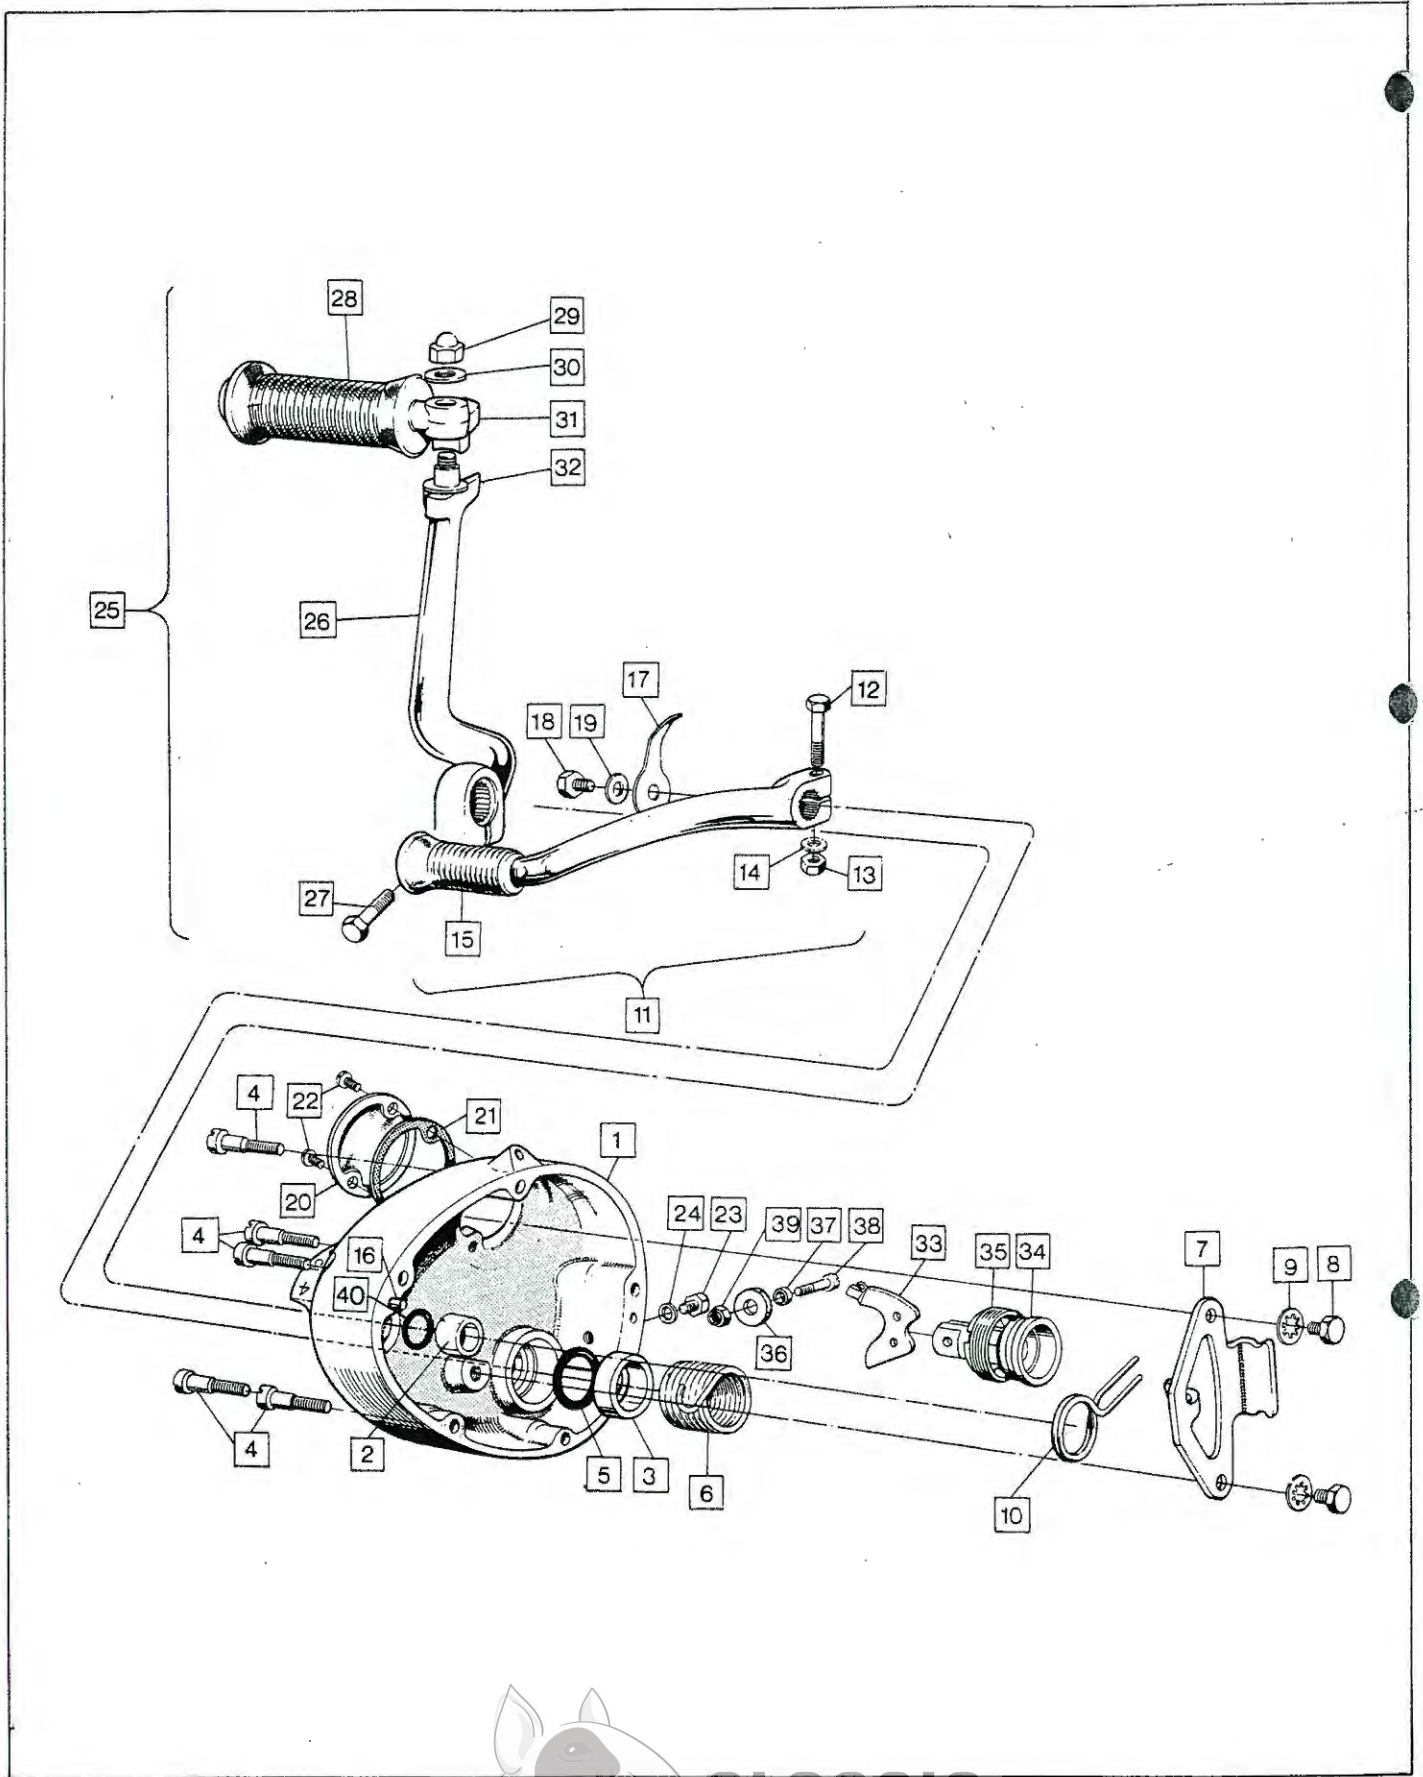

CLASSIC
Gearbox: Outer Cover
BIKE SPARES

Gearbox: Outer Cover

Plate No.	Part No.	Description	Qty.	Bin No.	Price
1	060740	Gearbox Outer Cover	1	.....	.....
2	040063	Gear Shift Bush Outer	1	.....	.....
3	040472	Kickstart Bush Outer	1	.....	.....
4	000482	Outer Cover Screw	5	.....	.....
5	040005	Kickstart Shaft 'O' Ring	1	.....	.....
6	040475	Kickstart Return Spring	1	.....	.....
7	064049	Gearshift Stop Plate	1	.....	.....
8	041400	Gearshift Stop Plate Bolt	2	.....	.....
9	014117	Gearshift Stop Plate Washer	2	.....	.....
10	040479	Gearshift Return Spring	1	.....	.....
11	061499	Gearshift Lever, chrome (including rubber)	1	.....	.....
12	040105	Gearshift Lever Bolt	1	.....	.....
13	000005	Gearshift Lever Nut	1	.....	.....
14	045062	Gearshift Lever Washer	1	.....	.....
15	040086	Gearshift Lever Rubber	1	.....	.....
16	000577	Dowel, Outer to Inner Cover	2	.....	.....
17	040051	Gearshift Indicator	1	.....	.....
18	040137	Gearshift Indicator Bolt	1	.....	.....
19	000012	Gearshift Indicator Bolt Washer	1	.....	.....
20	041104	Inspection Cover	1	.....	.....
21	040057	Inspection Cover Gasket	1	.....	.....
22	000450	Inspection Cover Screw	2	.....	.....
23	040137	Oil Level Bolt	1	.....	.....
24	000203	Oil Level Bolt Washer	1	.....	.....
25	061464	Kickstart Crank Complete	1	.....	.....
26	061055	Kickstart crank only	1	.....	.....
27	060599	Kickstart Pinch Bolt	1	.....	.....
28	033218	Kickstart Rubber	1	.....	.....
29	060550	Domed Nut	1	.....	.....
30	000010	Plain Washer	1	.....	.....
31	042934	Pin	1	.....	.....
32	040433	Spring Washer	1	.....	.....
33	060715	Clutch Operating Lever	1	.....	.....
34	040059	Clutch Operating Lever Body	1	.....	.....
35	040003	Clutch Operating Lever Body Lockring	1	.....	.....
36	040060	Clutch Operating Roller	1	.....	.....
37	040065	Clutch Operating Roller Sleeve	1	.....	.....
38	000457	Clutch Operating Roller Screw	1	.....	.....
39	011846	Clutch Operating Roller Screw Nut	1	.....	.....
40	040006	'O' Ring Pawl Carrier	1	.....	.....

Norton

750
COMMANDO

CLASSIC
BIKE SPARES