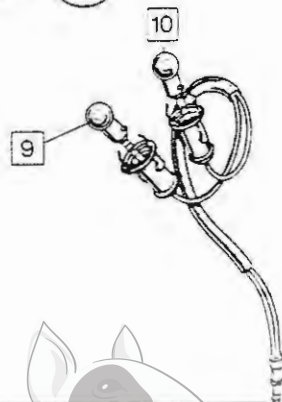

Instruments and Police Horns
CLASSIC
BIKE SPARES

Instruments and Police Horns **28**

Plate No.	Part No.	Description	Qty.	Bin No.	Price
INSTRUMENTS, INSTRUMENT CASES AND DRIVE CABLES					
1	060510	Instrument Case	2	.....	.....
2	NM.25087	Speedometer Cable	1	.....	.....
3	061118	Tachometer Cable	1	.....	.....
4	062279	Tachometer Head	1	.....	.....
5	062277	Speedometer Head, MPH	1	.....	.....
6	062278	Speedometer Head, KPH	1	.....	.....
7	061767	Speedometer Head, MPH, Certified (Police)	AR	.....	.....
8	062229	Speedometer Head, KPH, Certified (Police)	AR	.....	.....
9	062086	Speedometer Bulbholder, Bulb and Lead	1	.....	.....
10	L643	Speedometer/Tachometer Bulb	1	.....	.....
INTERPOL ONLY - POLICE HORNS					
11	000039	Washer	7	.....	.....
12	033057	Nut-Horn Fixing	2	.....	.....
13	060678	Nut	5	.....	.....
14	060694	Spacer (Horn to coil bracket)	4	.....	.....
15	60933008	Control	1	.....	.....
16	33213	Relay 6RA	2	.....	.....
17	54068189	Horn 9H	1	.....	.....
18	54068190	Horn 9H	1	.....	.....
19	31482	Switch, Horns and Blue Lamp	2	.....	.....
20	30865	Screw (2 alt control to tool cpt)	2	.....	.....
21	NM.26948	Bolt (Horns to coil bracket)	4	.....	.....
22	30802	Screw (Relays to cover)	3	.....	.....

(Blue Lamp not supplied - this is in fairing)

Norton

**750
COMMANDO**

**CLASSIC
BIKE SPARES**