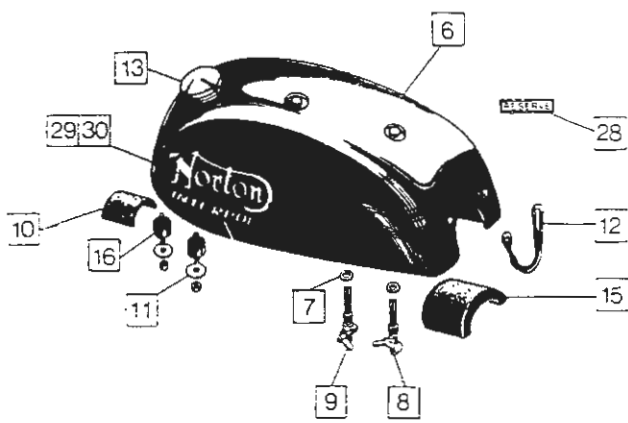

Norton
Gas Tanks
CLASSIC BIKE SPARES

Plate No.	Part No.	Description	Qty.	Bin No.	Price
GLASS FIBRE GAS TANKS					
1	062025/8	*Tank, Fastback, British Racing Green	1	.....	.....
1	062025/7	*Tank, Fastback, Solid Signal Red	1	.....	.....
1	062025/4	*Tank, Fastback, Fireflake Royal Blue	1	.....	.....
1	062025/2	*Tank, Fastback, Fireflake Golden Bronze	1	.....	.....
2	062026/4	*Tank, Roadster, Fireflake Royal Blue	1	.....	.....
2	062026/6	*Tank, Roadster, Solid Canary Yellow	1	.....	.....
2	062026/7	*Tank, Roadster, Solid Signal Red	1	.....	.....
2	062026/9	*Tank, Roadster, Black with lining	1	.....	.....
2	062026/10	*Tank, Roadster, Solid Signal Orange	1	.....	.....
2	062026/2	*Tank, Roadster, Fireflake Golden Bronze	1	.....	.....
2	062026/3	*Tank, Roadster, Fireflake Roman Purple	1	.....	.....
3	062371/6	*Tank, Hirider, Solid Canary Yellow	1	.....	.....
3	062371/11	*Tank, Hirider, Solid Tangerine	1	.....	.....
4	063173/9	*Tank, Interstate, Black/Gold lining	1	.....	.....
4	063173/14	*Tank, Intersate, Blue/Silver lining	1	.....	.....
*All the above are less decals					
STEEL GAS TANKS					
2A	062701/4	*Tank, Roadster, Fireflake Royal Blue	1	.....	.....
2A	062701/6	*Tank, Roadster, Solid Canary Yellow	1	.....	.....
2A	062701/7	*Tank, Roadster, Solid Signal Red	1	.....	.....
2A	062701/9	*Tank, Roadster, Black with lining	1	.....	.....
2A	062701/10	*Tank, Roadster, Solid Signal Orange	1	.....	.....
2A	063156/2	*Tank, Roadster, Fireflake Golden Bronze	1	.....	.....
2A	063156/3	*Tank, Roadster, Fireflake Roman Purple	1	.....	.....
4A	063394/9	*Tank, Interstate, Black/Gold lining	1	.....	.....
4A	063394/14	*Tank, Interstate, Blue/Silver lining	1	.....	.....
4A	063394/15	*Tank, Interstate, Red	1	.....	.....
5	061764/1	*Tank, Interpol, White (with recess)	1	.....	.....
6	062224/1	*Tank, Interpol, Black (with top pommels)	1	.....	.....
*All the above are less decals and fittings					
GAS TANK FITTINGS					
7	000183	Tap Washer	2	.....	.....
8	031746	Tap Reserve	1	.....	.....
9	033155	Tap	1	.....	.....
10	026359	Thin Rubber	1	.....	.....
11	014999	Washer	2	.....	.....
12	060498	Ring, Tank Fixing	1	.....	.....
	013325	Filler Cap - Interpol Models	1	.....	.....
	060797	Nyloc Nut	2	.....	.....
15	062567	Thick Rubber	1	.....	.....
16	060622	Mounting	2	.....	.....
17	060681	Filler Cap - all except Interpol	1	.....	.....
18	060882	Pin, Filler Cap - all except Interpol	1	.....	.....
19	060648	Front Rubber	8 or 12	.....	.....
20	060359	Rear Bolt	2	.....	.....
21	000011	Washer	2	.....	.....
22	062367	Strap, Hi-Rider Model	1	.....	.....
23	063121	Fixing Strap. Steel Tanks	1	.....	.....
24	063239	Fixing Strap. Interstate	1	.....	.....
25	063204	Thick Rubber	1	.....	.....
26	063215	Stud, Tank Fixing	2	.....	.....
	063123	Nut, Nyloc	4	.....	.....
DECALS					
28	009195	Decal "Reserve"	1	.....	.....
29	062021	Decal "Norton" Gold/Black Edge	2	.....	.....
30	062022	Decal "Norton" All Black	2	.....	.....
31	063179	Decal "Norton" Silver/Black Edge	2	.....	.....