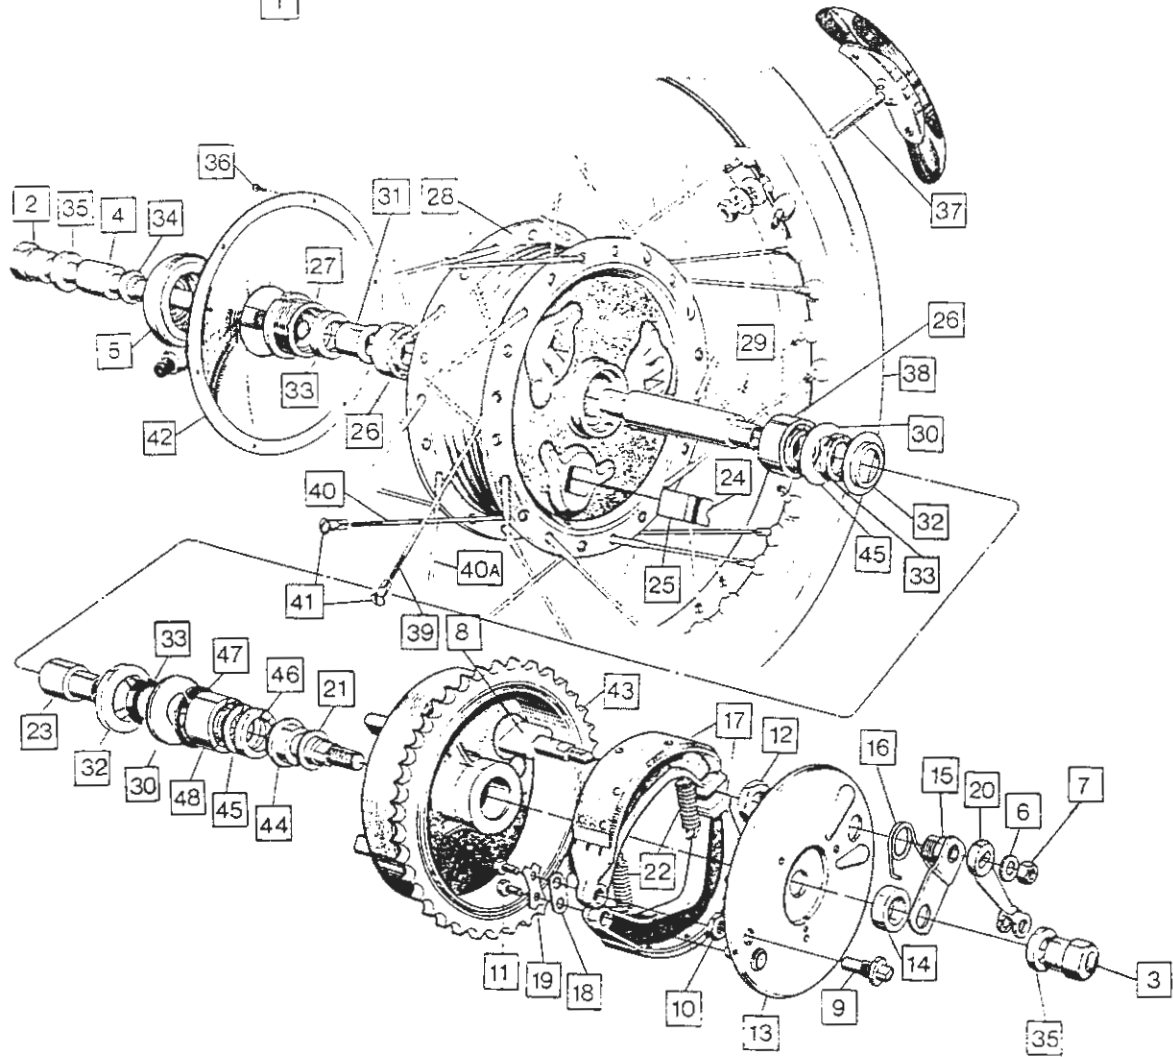

RIM AND HUB
ASSEMBLY

1

Rear Wheel **17**

Plate No.	Part No.	Description	Qty.	Bin No.	Price
1	062079	Rim and Hub Assembly, c/w Bearings, Seals, etc.	1	.....	.....
2	060289	Wheel Axle	1	.....	.....
3	060292	Wheel Axle Nut	1	.....	.....
4	060324	Axle Spacer	1	.....	.....
5	060627	Speedometer Gearbox	1	.....	.....
6	000010	Washer	1	.....	.....
7	060029	Nut	1	.....	.....
8	060314	Brake Cam	1	.....	.....
9	060325	Torque Stop Pin	1	.....	.....
10	060326	Torque Stop Pin Nut	1	.....	.....
11	060327	Bolt	2	.....	.....
12	060329	Cam Bearing Nut	1	.....	.....
13	060332	Cover Plate Assembled	1	.....	.....
Not illus.	061583	Brake Plate complete with Brake Parts	1	.....	.....
14	060334	Cover Plate Outer Spacer	1	.....	.....
15	060701	Bearing Cam and Stay	1	.....	.....
16	060704	Lever Return Spring	1	.....	.....
17	060828	Brake Shoe c/w Lining	2	.....	.....
18	NM.14454	Plate	1	.....	.....
19	NM.14506	Washer	1	.....	.....
20	NM.19765	Lever	1	.....	.....
21	NM E5276	Washer	AR	.....	.....
22	NM E5832	Spring	2	.....	.....
23	062070	Left Hand Bearing Spacer	1	.....	.....
24	062074	Cush Drive Buffer (Thick)	3	.....	.....
25	062075	Cush Drive Buffer (Thin)	3	.....	.....
26	040100	Bearing	2	.....	.....
27	060317	Lockring	1	.....	.....
28	062063	Hub Shell	1	.....	.....
29	062069	Inner Bearing Spacer	1	.....	.....
30	062071	Felt Retaining Washer	2	.....	.....
31	NM.18234	Spacer	1	.....	.....
32	063012	Dished Washer	2	.....	.....
33	NM E6885	Seal	3	.....	.....
34	NM.13270	Spacer - Speedomer Gearbox	1	.....	.....
35	NM.19266	Washer, Spindle	2	.....	.....
36	060787	Disc Screw	6	.....	.....
37	017060	Security Bolt	1	.....	.....
38	NM.18350	Rim WM2 - 19	1	.....	.....
39	NM.20063	Spoke	20	.....	.....
40	NM.20061	Spoke, Inner L.H.	10	.....	.....
40A	062527	Spoke, Inner R.H.	10	.....	.....
41	021693	Nipple	40	.....	.....
42	062082	Rear Hub Disc	1	.....	.....
43	062764	Brake Drum	1	.....	.....
44	062067	Dummy Axle	1	.....	.....
45	062072	Felt Retaining Washer	1	.....	.....
46	062889	Felt Seal	1	.....	.....
47	062090	Circlip	1	.....	.....
48	NM.17721	Bearing	1	.....	.....

Norton

750
COMMANDO

CLASSIC
BIKE SPARES