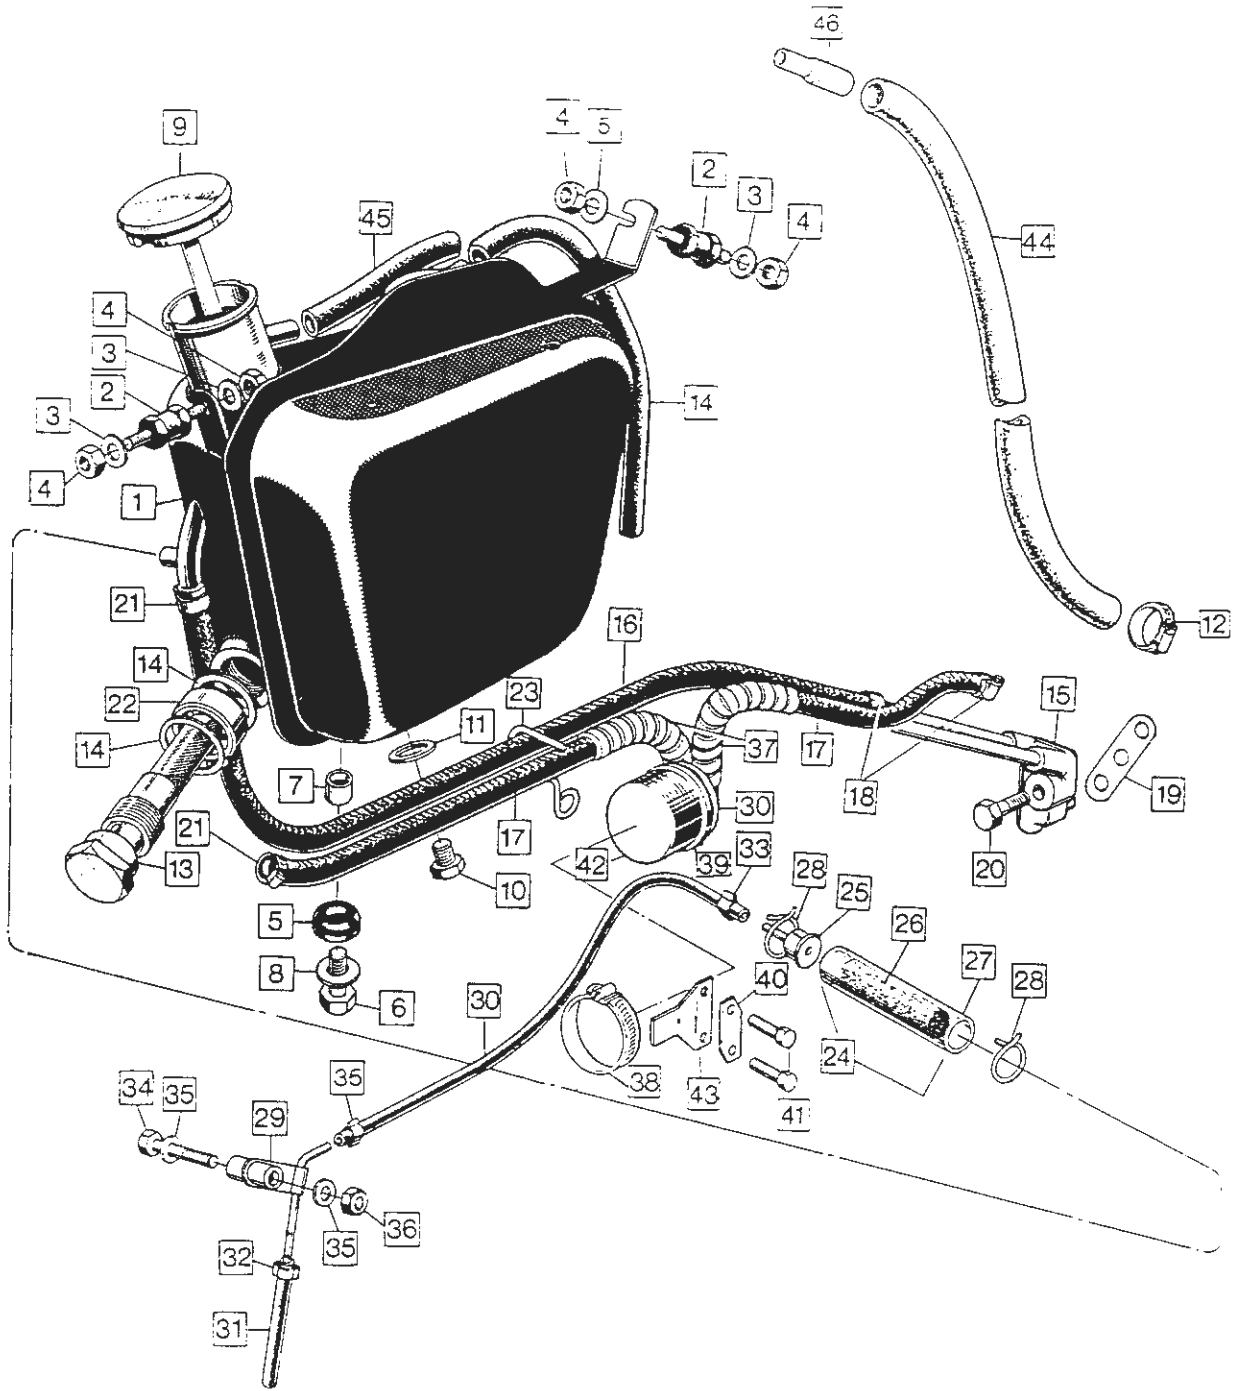

Oil Tank, Oil Pipes, Junction Block, Rear Chain Oiler and Full Flow Oil Filter

13

Plate No.	Part No.	Description	Qty.	Bin No.	Price
1	063090	Oil Tank	1	.....	.....
2	060636	Oil Tank Mounting	2	.....	.....
3	000012	Washer	4	.....	.....
4	033057	Nut	4	.....	.....
5	060811	Mounting Rubber	1	.....	.....
6	060652	Bolt	1	.....	.....
7	061650	Spacer	1	.....	.....
8	000012	Washer	2	.....	.....
9	061649	Cap	1	.....	.....
10	060668	Plug	1	.....	.....
11	062624	Washer	1	.....	.....
12	063370	Breather Hose Clip	1	.....	.....
13	061159	Filter	1	.....	.....
14	042065	Washer	2	.....	.....
15	062206	Oil Junction Block	1	.....	.....
16	062200	Feed Pipe (17 in.)	1	.....	.....
17	063144	Return Pipe	2	.....	.....
18	063248	Clip	2	.....	.....
19	032044	Gasket	1	.....	.....
20	030448	Bolt	1	.....	.....
21	063248	Clip	2	.....	.....
22	062207	Banjo	1	.....	.....
23	061677	Clip	1	.....	.....
24	061669	Chain Oiler Regulator	1	.....	.....
25	060884	Regulator End	1	.....	.....
26	060887	Regulator Felt	1	.....	.....
27	062496	Tube (3-375 in.)	1	.....	.....
28	060886	Clip	2	.....	.....
29	060881	Bracket	1	.....	.....
30	062084	Pipe (12 in.)	1	.....	.....
31	062085	Pipe (3 in.)	1	.....	.....
32	060920	Clip	2	.....	.....
33	060921	Clip	1	.....	.....
34	060459	Oiler Bracket Bolt	1	.....	.....
35	000012	Washer	1	.....	.....
36	033057	Nut	1	.....	.....
37	063367	Protection Spring	2	.....	.....
38	063369	Screw Clip	1	.....	.....
39	063139	Mounting Head S.A.	1	.....	.....
40	063142	Tab Washer	1	.....	.....
41	22403	Screw	2	.....	.....
42	063371	Filter	1	.....	.....
43	063368	Strip. Filter Retainer	1	.....	.....
44	062619	Breather Pipe. Long	1	.....	.....
45	062676	Breather Pipe. Short	1	.....	.....
46	062617	Adaptor	1	.....	.....

Norton

750
COMMANDER

CLASSIC BIKE SPARES