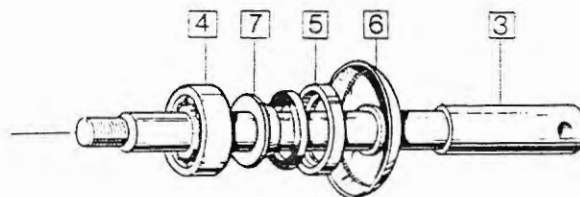

\*Not available separately

Norton

750  
COMMANDOCLASSIC  
BIKE SPARES

Rim and Hub Assembly 1

Brake Cover Plate Complete 18

Front Wheel and Brake (Drum Type)