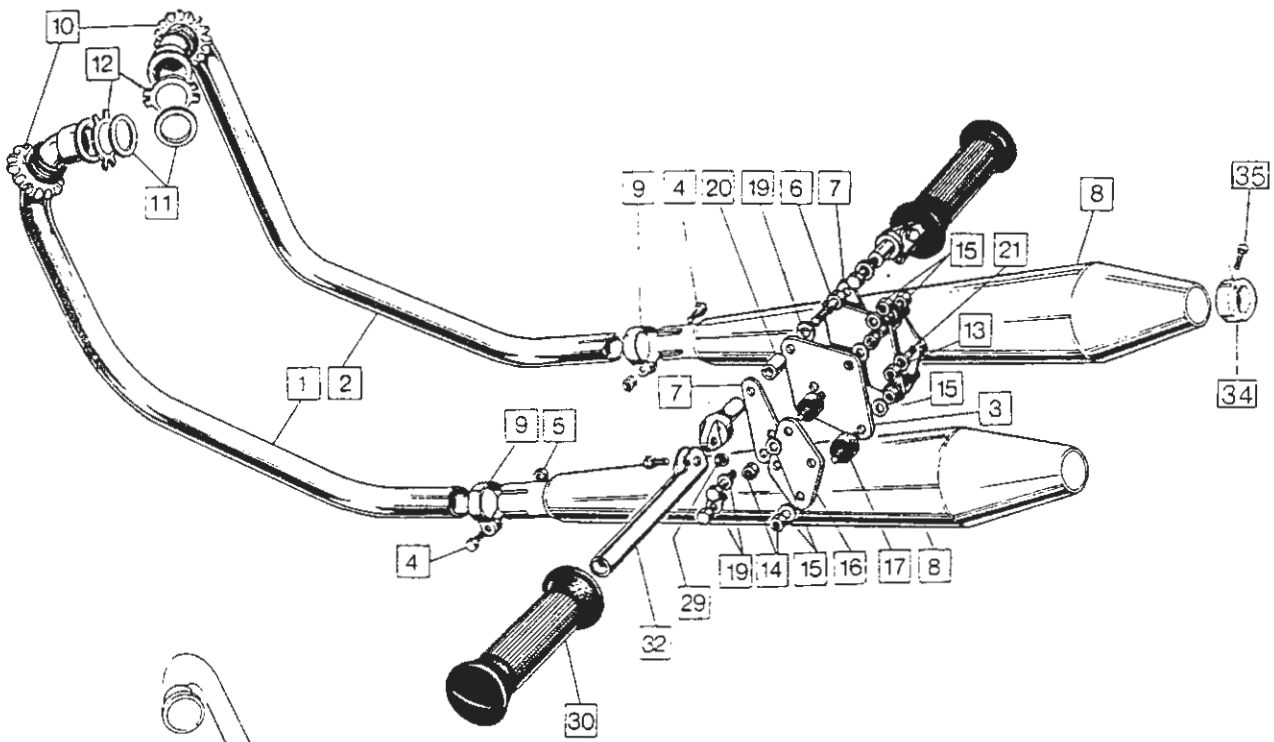

Exhausts, Mufflers, Mute, Passenger Footpegs

CLASSIC
BIKE SPARES

Exhausts, Mufflers, Mute, Passenger Footpegs

20

Plate No.	Part No.	Description	Qty.	Bin No.	Price
		EXHAUST SYSTEM – FASTBACK L.R. ROADSTER, HI-RIDER			
1	063375	Exhaust Pipe L.H.	1	.....	.....
2	063376	Exhaust Pipe R.H.	1	.....	.....
3	061720	Stay, Muffler	2	.....	.....
		EXHAUST SYSTEM COMMON PARTS			
4	0700106	Bolt U.N.	2	.....	.....
5	060029	Nut	4	.....	.....
6	060618	Bolt	2	.....	.....
7	061722	Footpeg Support Gusset	2	.....	.....
8	061978	Muffler	2	.....	.....
9	061328	Clip	2	.....	.....
10	062464	*Exhaust Lockring	2	.....	.....
11	063253	Washer (Corrugated)	2	.....	.....
12	062412	Tab Washer	2	.....	.....
13	NM18202	Washer	2	.....	.....
14	060348	Nut	6	.....	.....
15	000011	Washer	8	.....	.....
16	061721	Muffler Bracket	2	.....	.....
17	060622	Mounting Rubber	4	.....	.....
18	060863	Bolt	4	.....	.....
19	000010	Washer	10	.....	.....
20	060471	Mounting Plate Spacer	2	.....	.....
21	060779	Stud	4 (Not Interpol)	.....	.....
		EXHAUST SYSTEM – INTERPOL AND INTERSTATE			
		All parts as for Fastback except for items below			
22	063130	Muffler	2	.....	.....
23	063299	Exhaust Pipe L.H.	1	.....	.....
24	063240	Exhaust Pipe R.H.	1	.....	.....
25	063132	Muffler Bracket	2	.....	.....
26	22688/3	Muffler Bolt	4	.....	.....
27	063131	Muffler Bracket	2	.....	.....
		PASSENGER FOOTPEGS			
28	062006	Passenger Footpeg complete	2	.....	.....
29	0700267	Nut	1	.....	.....
30	042569	Rubber	1	.....	.....
31	060487	Lug	1	.....	.....
32	060616	Footpeg	1	.....	.....
33	061798	Bolt	1	.....	.....
		EXHAUST SYSTEM – MUTE			
34	061984	Muffler Mute	2	.....	.....
35	061987	Screw	2	.....	.....

CLASSIC
BIKE SPARES

Norton

COMMARCO