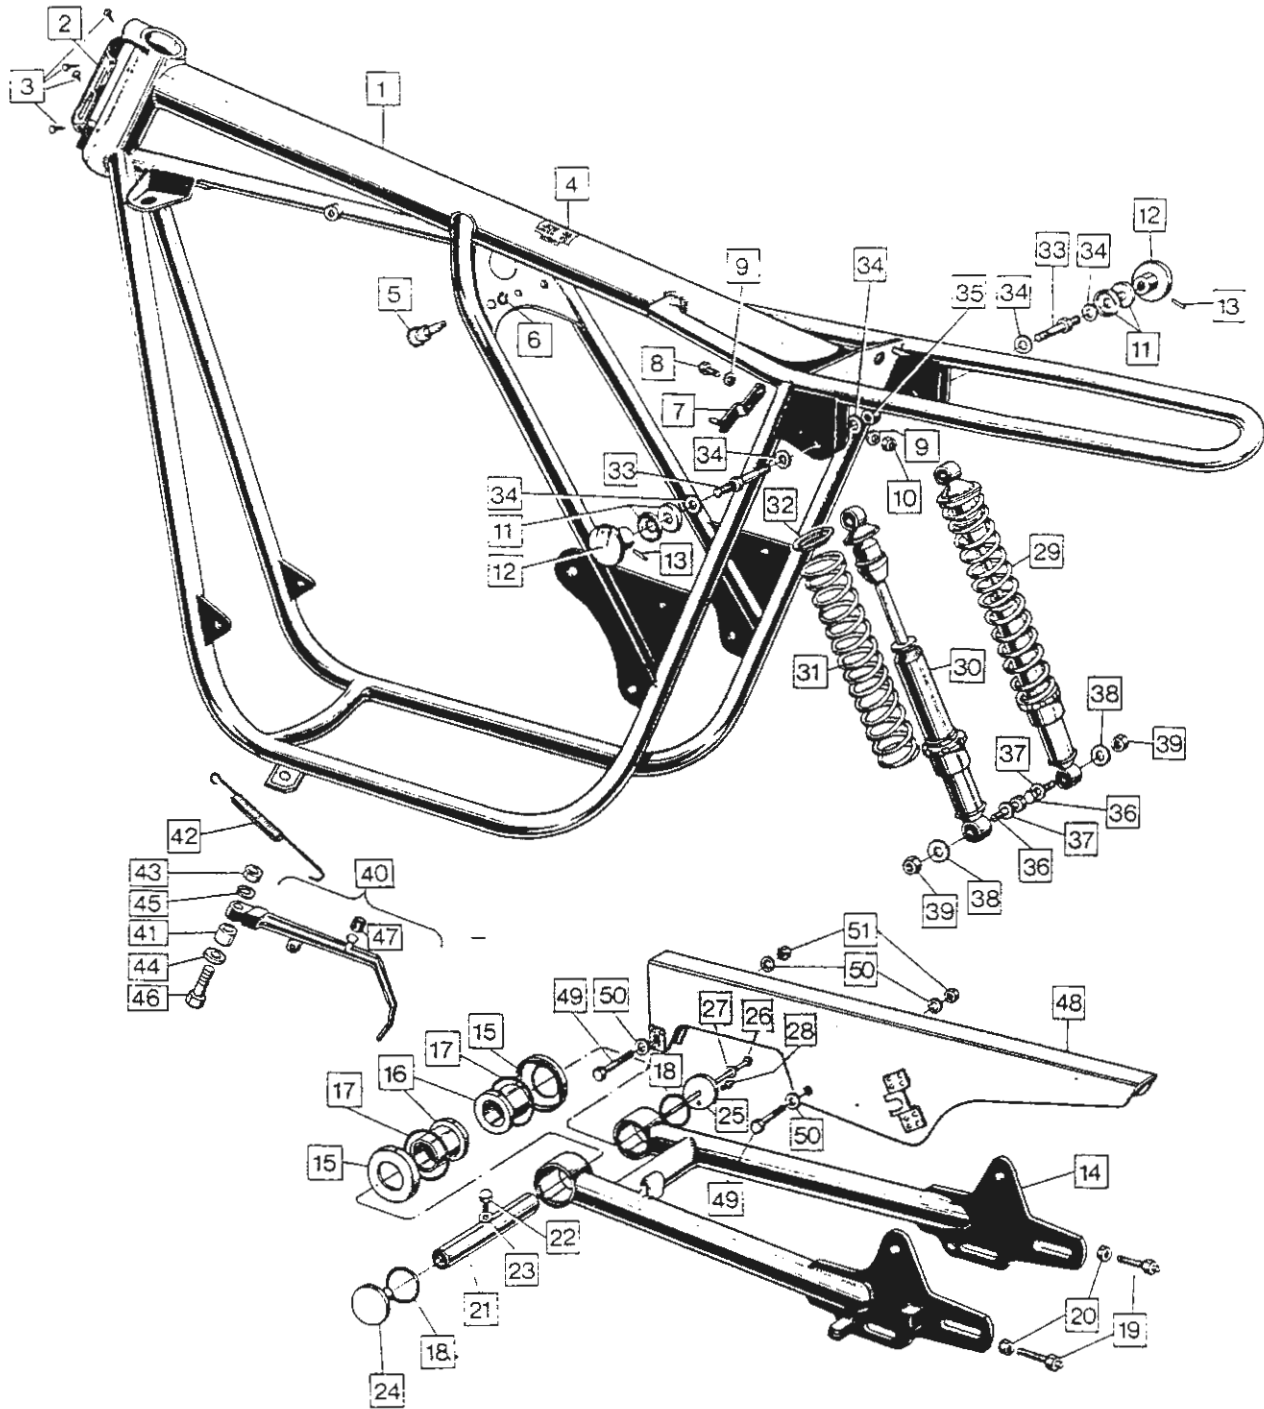

Frame, Swinging Arm, Suspension Units

Plate No.	Part No.	Description	Qty.	Bin No.	Price
1	062002	Frame	1	.....	.....
2	063247	Label (Certification) available to Distributor only	1	.....	.....
3	061287	Rivet	4	.....	.....
4	030461	Decal	1	.....	.....
5	062489	Dzus Fastener Assembled	1	.....	.....
6	061341	Circlip, Fastener	1	.....	.....
7	061204	Panel Support Bracket	1	.....	.....
8	060327	Bracket Bolt	1	.....	.....
9	000012	Bracket Washer	2	.....	.....
10	033057	Bracket Nut	1	.....	.....
11	NME6742	Washer (Lipped)	4	.....	.....
12	060647	Knurled Nut (Dual Seat)	2	.....	.....
13	060695	Pin for Nut	2	.....	.....
14	060441	Swinging Arm	1	.....	.....
15	060446	Cover, Dust	2	.....	.....
16	060447	Bearing	2	.....	.....
17	060448	'O' Ring	2	.....	.....
18	060449	'O' Ring	2	.....	.....
19	060650	Chain Adjuster	2	.....	.....
20	060651	Adjuster Nut	2	.....	.....
21	060453	Pivot Spindle	1	.....	.....
22	060327	Bolt	1	.....	.....
23	000012	Washer	1	.....	.....
24	060869	End Cap	1	.....	.....
25	060868	End Cap	1	.....	.....
26	060873	End Cap Rod	1	.....	.....
27	060871	Washer	1	.....	.....
28	000051	Oil Nipple	1	.....	.....
29	062179	Suspension Unit Complete	2	.....	.....
30	062177	Damper only	2	.....	.....
31	062178	Spring	2	.....	.....
32	062290	Collar	4	.....	.....
33	060465	Suspension Unit Top Bolt	2	.....	.....
34	000010	Suspension Unit Bolt Washer	6	.....	.....
35	060029	Suspension Unit Bolt Nut	2	.....	.....
36	060463	Suspension Unit Bottom Bolt	2	.....	.....
37	NM.22636	Suspension Unit Bottom Washer	2	.....	.....
38	NM.23298	Suspension Unit Bottom Washer	2	.....	.....
39	060029	Suspension Unit Bottom Nut	2	.....	.....
40	063389	Prop Stand with Buffer	1	.....	.....
41	062871	Pivot Spacer	1	.....	.....
42	062592	Prop Stand Spring	1	.....	.....
43	063089	Stand Nut	1	.....	.....
44	000009	Washer	1	.....	.....
45	26494	Spring Washer	1	.....	.....
46	062872	Pivot Bolt	1	.....	.....
47	063324	Rubber	1	.....	.....
48	061865	Chainguard	1	.....	.....
49	060459	Bolt, Chainguard	2	.....	.....
50	000012	Washer	4	.....	.....
51	033057	Nut	2	.....	.....

Norton

750
COMMERCIAL

CLASSIC
BIKE SPARES