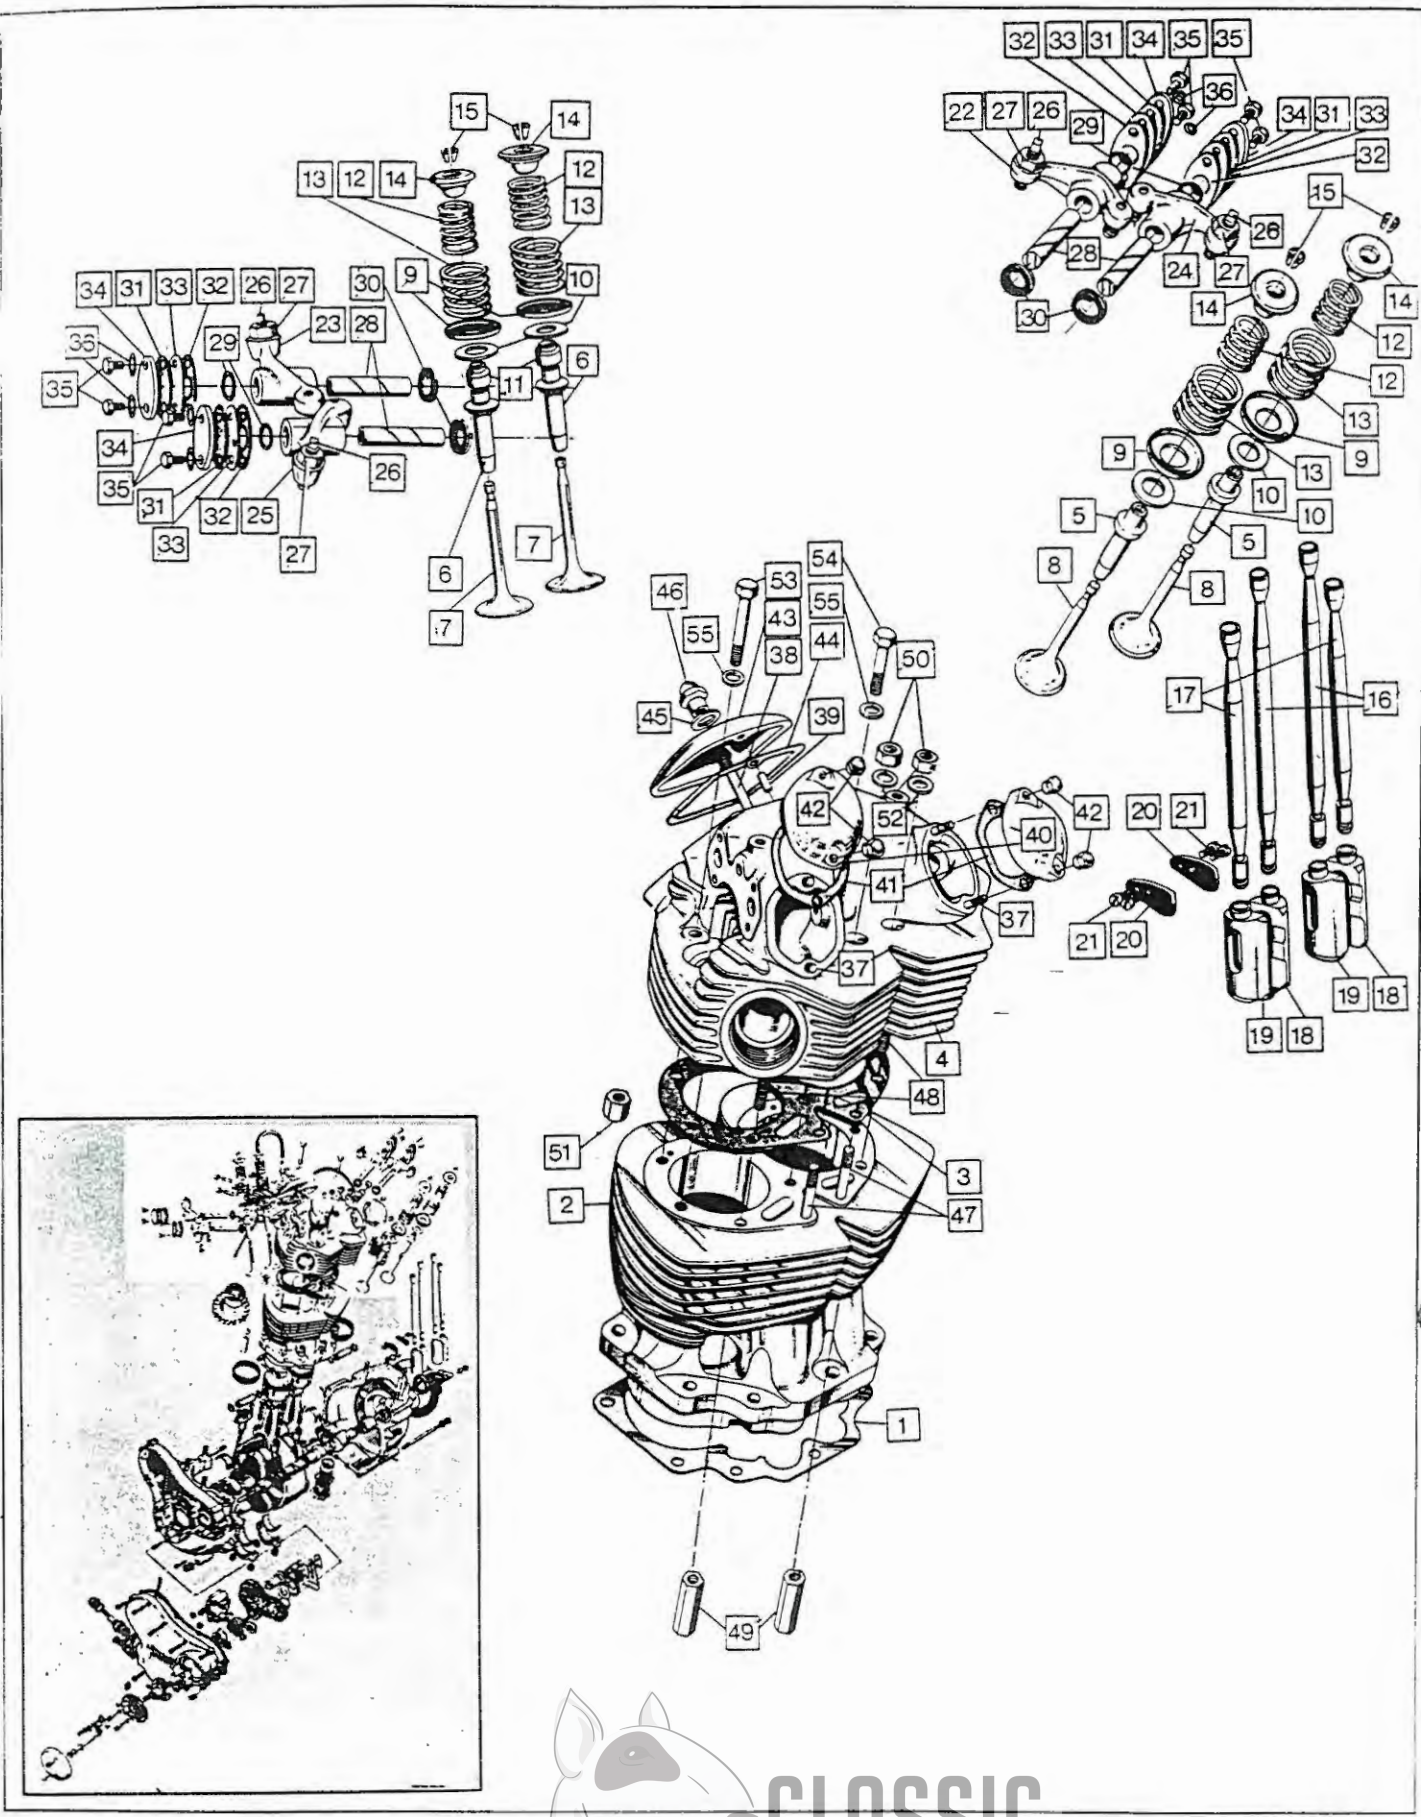

Engine: Cylinder, Cylinder Head and Fittings

Engine: Cylinder, Cylinder Head and Fittings

Plate No.	Part No.	Description	Qty.	Bin No.	Price
1	NM.24249	Cylinder Base Gasket	1	.....	.....
2	061705	Cylinder Standard (Silver)	1	.....	.....
2A	062674	Cylinder Combat (Black)	1	.....	.....
3	060400	Cylinder Head Gasket	1	.....	.....
4	060988	Cylinder Head (c/w guides) Standard	1	.....	.....
4A	063327	Cylinder Head (c/w guides) Combat	1	.....	.....
5	NMT2011	*Valve Guide Exhaust	1	.....	.....
6	062725	*Valve Guide Inlet	2	.....	.....
7	063282	Valve Exhaust	2	.....	.....
8	063283	Valve Inlet	2	.....	.....
9	NMT2073	Valve Spring Seat	4	.....	.....
10	NM.23392	Valve Spring Heat Insulator (2 only on Combat at exhaust position)	4	.....	.....
11	062726	Valve Stem Seal	2	.....	.....
12	NM.22839	Valve Spring Inner	4	.....	.....
13	NM.22838	Valve Spring Outer	4	.....	.....
14	NMT186	Valve Collar	4	.....	.....
15	NMT187	Valve Split Collet	4 Pairs	.....	.....
16	NM.25515	Inlet pushrod complete	2	.....	.....
17	NM.25516	Pushrod Exhaust complete	2	.....	.....
18	NM.22771	Tappet L.H.	2	.....	.....
19	NM.22772	Tappet R.H.	2	.....	.....
20	063092	Tappet Locating Plate	2	.....	.....
21	NMT2143	Tappet Locating Plate Screw	4	.....	.....
22	062473	Rocker Inlet L.H. with ball end, less adjuster and nut	1	.....	.....
23	062471	Rocker Inlet R.H. with ball end, less adjuster and nut	1	.....	.....
24	062474	Rocker Exhaust L.H. with ball end, less adjuster and nut	1	.....	.....
25	062472	Rocker Exhaust R.H. with ball end, less adjuster and nut	1	.....	.....
26	NMT2074	Rocker Adjuster	4	.....	.....
27	NMT232	Rocker Adjuster Nut	4	.....	.....
28	NM.25350	Rocker Spindle	4	.....	.....
29	NM.18102	Rocker Thrust Washer	4	.....	.....
30	NM.18103	Rocker Spring Washer	4	.....	.....
31	NMT2083	Rocker Plain Washer	4	.....	.....
32	NMT2240	Rocker Spindle Joint Washer	4	.....	.....
33	NMT2238	Rocker Spindle Lock Plate	4	.....	.....
34	NMT2239	Rocker Spindle Retaining Plate	4	.....	.....
35	063124	Rocker Spindle Retaining Bolt	8	.....	.....
36	063129	Washer (Copper)	8	.....	.....
37	NMT2252	Rocker Cover Stud - Front	4	.....	.....
38	NM.18033	Rocker Cover Stud - Rear	1	.....	.....
39	000579	Rocker Cover Dowel	1	.....	.....
40	NM.18093A	Rocker Cover - Front	2	.....	.....
41	NMT2088	Rocker Cover Gasket	2	.....	.....
42	NMT2085	Rocker Cover Nut	4	.....	.....
43	NM.18094A	Rocker Cover - Rear	1	.....	.....
44	NMT2084	Rocker Cover Gasket	1	.....	.....
45	NMT2082	Rocker Cover Stud Washer	1	.....	.....
46	NMT2162	Rocker Cover Stud Nut	1	.....	.....
47	NMT2161	Cylinder Head/Barrel Stud	2	.....	.....
48	NM.24389	Cylinder Head/Barrel Stud	3	.....	.....
49	NM.24260	Cylinder Head/Barrel Stud Nut	2	.....	.....
50	NMT2017	Cylinder Head/Barrel Stud Nut	2	.....	.....
51	NM.24250	Cylinder Head/Barrel Stud Nut	1	.....	.....
52	000011	Cylinder Head/Barrel Stud Washer	2	.....	.....
53	060401	Cylinder Head/Barrel Bolt	4	.....	.....
54	NM.25313	Cylinder Head/Barrel Bolt short	1	.....	.....
55	016213	Cylinder Head/Barrel Stud Washer	5	.....	.....

*For oversizes see preface pages

Norton

750 COMMANDO

CLASSIC
BIKE SPARES