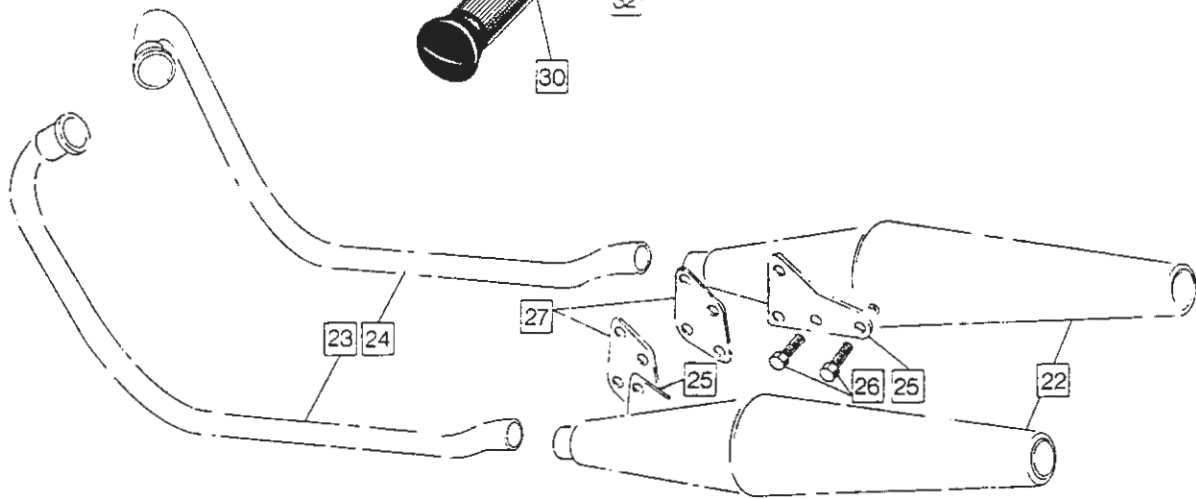

Exhausts, Mufflers, Mute, Passenger Footpegs

CLASSIC
BIKE SPARES

Exhausts, Mufflers, Mute, Passenger Footpegs

20

Plate No.	Part No.	Description	Qty.	Bin No.	Price
		EXHAUST SYSTEM – FASTBACK L.R. ROADSTER, HI-RIDER			
1	063375	Exhaust Pipe L.H.	1	.....	.....
2	063376	Exhaust Pipe R.H.	1	.....	.....
3	061720	Stay, Muffler	2	.....	.....
		EXHAUST SYSTEM COMMON PARTS			
4	0700106	Bolt U.N.	2	.....	.....
5	060029	Nut	4	.....	.....
6	060618	Bolt	2	.....	.....
7	061722	Footpeg Support Gusset	2	.....	.....
8	061978	Muffler	2	.....	.....
9	061328	Clip	2	.....	.....
10	062464	*Exhaust Lockring	2	.....	.....
11	063253	Washer (Corrugated)	2	.....	.....
12	062412	Tab Washer	2	.....	.....
13	NM18202	Washer	2	.....	.....
14	060348	Nut	6	.....	.....
15	000011	Washer	8	.....	.....
16	061721	Muffler Bracket	2	.....	.....
17	060622	Mounting Rubber	4	.....	.....
18	060863	Bolt	4	.....	.....
19	000010	Washer	10	.....	.....
20	060471	Mounting Plate Spacer	2	.....	.....
21	060779	Stud	4 (Not Interpol)	.....	.....
		EXHAUST SYSTEM – INTERPOL AND INTERSTATE			
		All parts as for Fastback except for items below			
22	063130	Muffler	2	.....	.....
23	063299	Exhaust Pipe L.H.	1	.....	.....
24	063240	Exhaust Pipe R.H.	1	.....	.....
25	063132	Muffler Bracket	2	.....	.....
26	22688/3	Muffler Bolt	4	.....	.....
27	063131	Muffler Bracket	2	.....	.....
		PASSENGER FOOTPEGS			
28	062006	Passenger Footpeg complete	2	.....	.....
29	0700267	Nut	1	.....	.....
30	042569	Rubber	1	.....	.....
31	060487	Lug	1	.....	.....
32	060616	Footpeg	1	.....	.....
33	061798	Bolt	1	.....	.....
		EXHAUST SYSTEM – MUTE			
34	061984	Muffler Mute	2	.....	.....
35	061987	Screw	2	.....	.....

CLASSIC
BIKE SPARES

Norton

COMMARCO