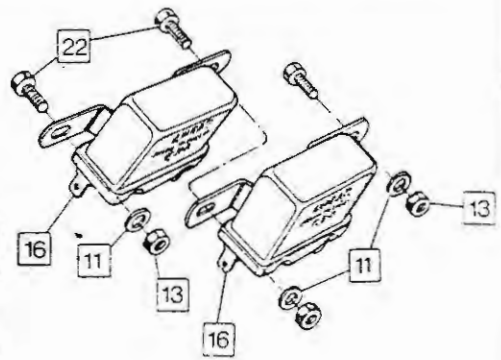

Instruments and Police Horns
CLASSIC
BIKE SPARES

Instruments and Police Horns **28**

Plate No.	Part No.	Description	Qty.	Bin No.	Price
INSTRUMENTS, INSTRUMENT CASES AND DRIVE CABLES					
1	060510	Instrument Case	2	.....	.....
2	NM.25087	Speedometer Cable	1	.....	.....
3	061118	Tachometer Cable	1	.....	.....
4	062279	Tachometer Head	1	.....	.....
5	062277	Speedometer Head, MPH	1	.....	.....
6	062278	Speedometer Head, KPH	1	.....	.....
7	061767	Speedometer Head, MPH, Certified (Police)	AR	.....	.....
8	062229	Speedometer Head, KPH, Certified (Police)	AR	.....	.....
9	062086	Speedometer Bulbholder, Bulb and Lead	1	.....	.....
10	L643	Speedometer/Tachometer Bulb	1	.....	.....
INTERPOL ONLY - POLICE HORNS					
11	000039	Washer	7	.....	.....
12	033057	Nut-Horn Fixing	2	.....	.....
13	060678	Nut	5	.....	.....
14	060694	Spacer (Horn to coil bracket)	4	.....	.....
15	60933008	Control	1	.....	.....
16	33213	Relay 6RA	2	.....	.....
17	54068189	Horn 9H	1	.....	.....
18	54068190	Horn 9H	1	.....	.....
19	31482	Switch, Horns and Blue Lamp	2	.....	.....
20	30865	Screw (2 alt control to tool cpt)	2	.....	.....
21	NM.26948	Bolt (Horns to coil bracket)	4	.....	.....
22	30802	Screw (Relays to cover)	3	.....	.....

(Blue Lamp not supplied - this is in fairing)

Norton

**750
COMMANDO**

**CLASSIC
BIKE SPARES**