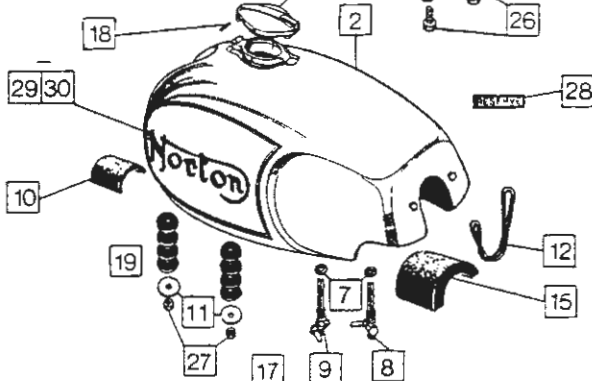

Norton
Gas Tanks
CLASSIC BIKE SPARES

Plate No.	Part No.	Description	Qty.	Bin No.	Price
GLASS FIBRE GAS TANKS					
1	062025/8	*Tank, Fastback, British Racing Green	1	.....	.....
1	062025/7	*Tank, Fastback, Solid Signal Red	1	.....	.....
1	062025/4	*Tank, Fastback, Fireflake Royal Blue	1	.....	.....
1	062025/2	*Tank, Fastback, Fireflake Golden Bronze	1	.....	.....
2	062026/4	*Tank, Roadster, Fireflake Royal Blue	1	.....	.....
2	062026/6	*Tank, Roadster, Solid Canary Yellow	1	.....	.....
2	062026/7	*Tank, Roadster, Solid Signal Red	1	.....	.....
2	062026/9	*Tank, Roadster, Black with lining	1	.....	.....
2	062026/10	*Tank, Roadster, Solid Signal Orange	1	.....	.....
2	062026/2	*Tank, Roadster, Fireflake Golden Bronze	1	.....	.....
2	062026/3	*Tank, Roadster, Fireflake Roman Purple	1	.....	.....
3	062371/6	*Tank, Hirider, Solid Canary Yellow	1	.....	.....
3	062371/11	*Tank, Hirider, Solid Tangerine	1	.....	.....
4	063173/9	*Tank, Interstate, Black/Gold lining	1	.....	.....
4	063173/14	*Tank, Intersate, Blue/Silver lining	1	.....	.....
*All the above are less decals					
STEEL GAS TANKS					
2A	062701/4	*Tank, Roadster, Fireflake Royal Blue	1	.....	.....
2A	062701/6	*Tank, Roadster, Solid Canary Yellow	1	.....	.....
2A	062701/7	*Tank, Roadster, Solid Signal Red	1	.....	.....
2A	062701/9	*Tank, Roadster, Black with lining	1	.....	.....
2A	062701/10	*Tank, Roadster, Solid Signal Orange	1	.....	.....
2A	063156/2	*Tank, Roadster, Fireflake Golden Bronze	1	.....	.....
2A	063156/3	*Tank, Roadster, Fireflake Roman Purple	1	.....	.....
4A	063394/9	*Tank, Interstate, Black/Gold lining	1	.....	.....
4A	063394/14	*Tank, Interstate, Blue/Silver lining	1	.....	.....
4A	063394/15	*Tank, Interstate, Red	1	.....	.....
5	061764/1	*Tank, Interpol, White (with recess)	1	.....	.....
6	062224/1	*Tank, Interpol, Black (with top pommels)	1	.....	.....
*All the above are less decals and fittings					
GAS TANK FITTINGS					
7	000183	Tap Washer	2	.....	.....
8	031746	Tap Reserve	1	.....	.....
9	033155	Tap	1	.....	.....
10	026359	Thin Rubber	1	.....	.....
11	014999	Washer	2	.....	.....
12	060498	Ring, Tank Fixing	1	.....	.....
	013325	Filler Cap - Interpol Models	1	.....	.....
	060797	Nyloc Nut	2	.....	.....
15	062567	Thick Rubber	1	.....	.....
16	060622	Mounting	2	.....	.....
17	060681	Filler Cap - all except Interpol	1	.....	.....
18	060882	Pin, Filler Cap - all except Interpol	1	.....	.....
19	060648	Front Rubber	8 or 12	.....	.....
20	060359	Rear Bolt	2	.....	.....
21	000011	Washer	2	.....	.....
22	062367	Strap, Hi-Rider Model	1	.....	.....
23	063121	Fixing Strap. Steel Tanks	1	.....	.....
24	063239	Fixing Strap. Interstate	1	.....	.....
25	063204	Thick Rubber	1	.....	.....
26	063215	Stud, Tank Fixing	2	.....	.....
	063123	Nut, Nyloc	4	.....	.....
DECALS					
28	009195	Decal "Reserve"	1	.....	.....
29	062021	Decal "Norton" Gold/Black Edge	2	.....	.....
30	062022	Decal "Norton" All Black	2	.....	.....
31	063179	Decal "Norton" Silver/Black Edge	2	.....	.....