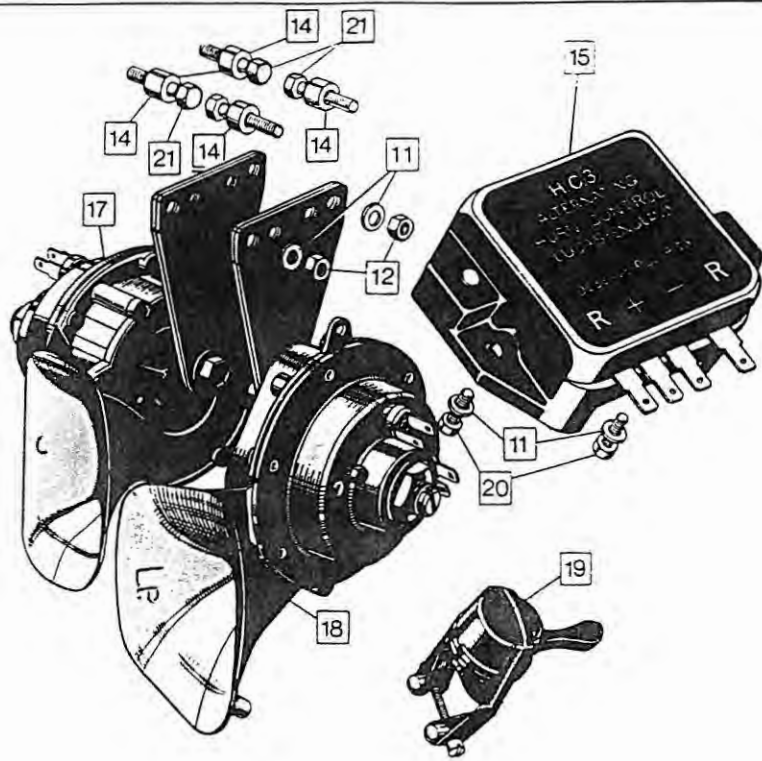

Instruments and Police Horns
CLASSIC
BIKE SPARES

Instruments and Police Horns **28**

Plate No.	Part No.	Description	Qty.	Bin No.	Price
INSTRUMENTS, INSTRUMENT CASES AND DRIVE CABLES					
1	060510	Instrument Case	2	.....	.....
2	NM.25087	Speedometer Cable	1	.....	.....
3	061118	Tachometer Cable	1	.....	.....
4	062279	Tachometer Head	1	.....	.....
5	062277	Speedometer Head, MPH	1	.....	.....
6	062278	Speedometer Head, KPH	1	.....	.....
7	061767	Speedometer Head, MPH, Certified (Police)	AR	.....	.....
8	062229	Speedometer Head, KPH, Certified (Police)	AR	.....	.....
9	062086	Speedometer Bulbholder, Bulb and Lead	1	.....	.....
10	L643	Speedometer/Tachometer Bulb	1	.....	.....
INTERPOL ONLY - POLICE HORNS					
11	000039	Washer	7	.....	.....
12	033057	Nut-Horn Fixing	2	.....	.....
13	060678	Nut	5	.....	.....
14	060694	Spacer (Horn to coil bracket)	4	.....	.....
15	60933008	Control	1	.....	.....
16	33213	Relay 6RA	2	.....	.....
17	54068189	Horn 9H	1	.....	.....
18	54068190	Horn 9H	1	.....	.....
19	31482	Switch, Horns and Blue Lamp	2	.....	.....
20	30865	Screw (2 alt control to tool cpt)	2	.....	.....
21	NM.26948	Bolt (Horns to coil bracket)	4	.....	.....
22	30802	Screw (Relays to cover)	3	.....	.....

(Blue Lamp not supplied - this is in fairing)

Norton

**750
COMMANDO**

**CLASSIC
BIKE SPARES**