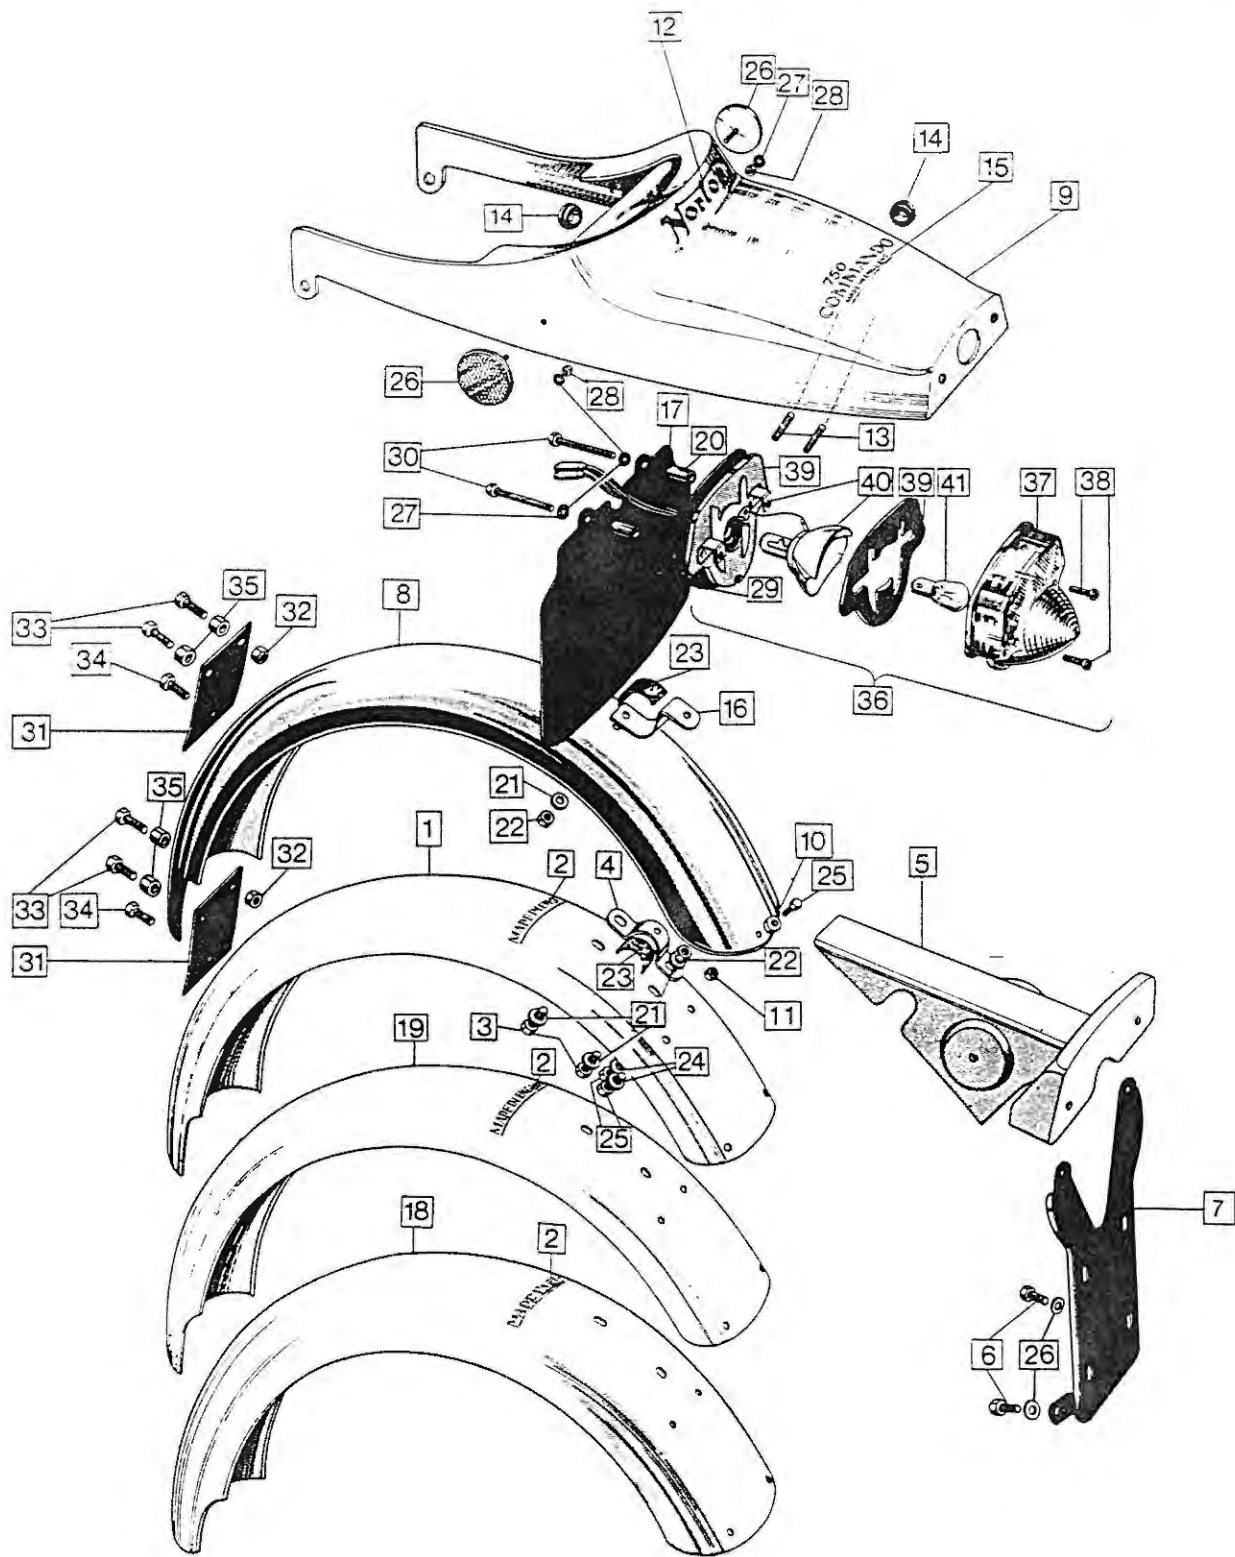

Rear Fenders, Tail Light and Tail Section **23**

Plate No.	Part No.	Description	Qty.	Bin No.	Price
REAR FENDER – ROADSTER/HI-RIDER/BLACK INTERPOL					
1	062172	Rear Fender (Chrome)	1	.....	.....
2	035073	Decal "Made in England"	1	.....	.....
3	060359	Bolt	2	.....	.....
4	061121	Clip	1	.....	.....
5	061122	Tail Light Fairing	1	.....	.....
6	060865	Bolt	2	.....	.....
7	062038	Support	1	.....	.....
REAR FENDER – FASTBACK					
8	062171	Rear Fender	1	.....	.....
9	062039/7	Tail, Solid Signal Red	1	.....	.....
9	062039/8	Tail, Solid British Racing Green	1	.....	.....
9	062039/4	Tail, FF Royal Blue	1	.....	.....
9	062039/2	Tail, FF Golden Bronze	1	.....	.....
10	000178	Spacer	1	.....	.....
11	033057	Nut - Number Plate	1	.....	.....
12	035039	Decal "Norton"	1	.....	.....
13	060779	Stud	2	.....	.....
14	062594	Grommet	2	.....	.....
15	061044	Decal "750 Commando"	1	.....	.....
16	060506	Tail Section Bracket	1	.....	.....
17	062037	Number Plate	1	.....	.....
REAR FENDER – INTERSTATE (Fittings as Roadster)					
18	063188	Rear Fender (Stainless Steel)	1	.....	.....
REAR FENDER - WHITE INTERPOL (Fittings as Roadster)					
19	062172/1	Rear Fender	1	.....	.....
COMMON FITTINGS					
20	060643	Spacer	2	.....	.....
21	000011	Washer	3	.....	.....
22	060348	Nut	1	.....	.....
23	060504	Rubber	1	.....	.....
24	000012	Washer	4	.....	.....
25	060327	Bolt	2	.....	.....
26	575189	Rear Side Reflector (Red)	2	.....	.....
27	22401	Washer	4	.....	.....
28	1002/15E	Nut	2	.....	.....
29	060644	Cowl, Tail Lamp	1	.....	.....
30	060909	Screw	2	.....	.....
31	062169	Fender Stay Bracket	1	.....	.....
32	060029	Nut	1	.....	.....
33	060359	Bolt	1	.....	.....
34	060652	Bolt	2	.....	.....
35	062170	Spacer	2	.....	.....
TAIL LAMP - ALL MODELS					
36	56331	Rear Lamp	1	.....	.....
37	54577109	Lens and Window	1	.....	.....
38	144921	Screw, Lens Fixing	1	.....	.....
39	54571677	Gasket	1	.....	.....
40	54525286	Lamp Base Assembly with Gasket and Bulbholder	1	.....	.....
41	380	Bulb	1	.....	.....

Norton

750 COMMANDO

CLASSIC BIKE SPARES