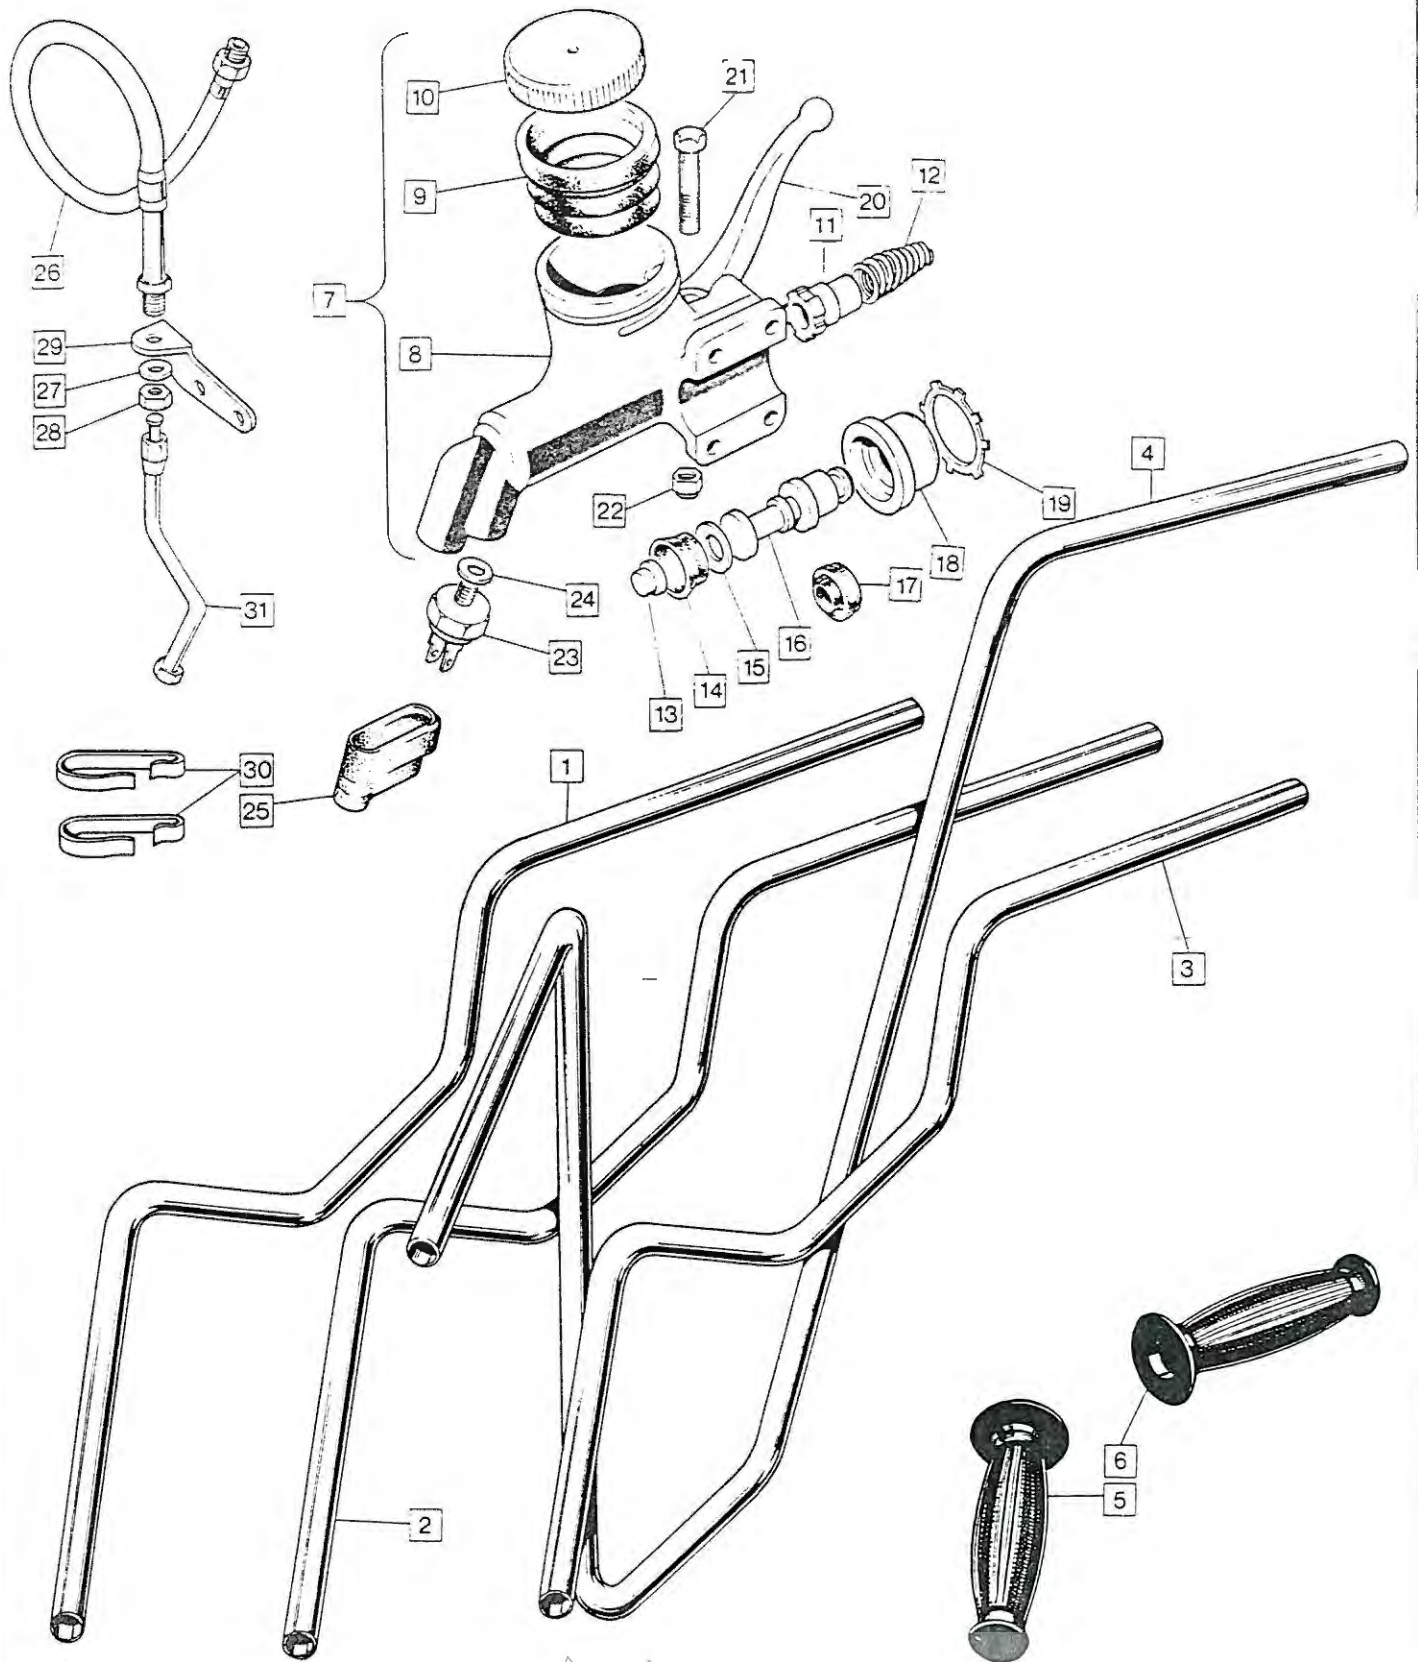

Handlebars, Disc Brake Master Cylinder and Hose Group

19

Plate No.	Part No.	Description	Qty.	Bin No.	Price
		HANDLEBAR - FASTBACK, FASTBACK L.R., ROADSTER, INTERSTATE U.S.A.			
1	061046	Handlebar	1	.....	.....
		HANDLEBAR - INTERPOL			
2	062306	Handlebar	1	.....	.....
		HANDLEBAR - INTERSTATE (EUROPE)			
3	063170	Handlebar	1	.....	.....
		HANDLEBAR - HI-RIDER			
4	062405	Handlebar	1	.....	.....
		HANDLEBAR GRIPS			
5	061879	Dummy Grip	1	.....	.....
6	061830	Twistgrip Rubber	1	.....	.....
		DISC BRAKE MASTER CYLINDER			
7	061938	Master Cylinder Assembly complete	1	.....	.....
8	061939	Master Cylinder Body (not available separately)	1	.....	.....
9	061946	Bellows	1	.....	.....
10	061920	Cap	1	.....	.....
11	061944	Valve	1	.....	.....
12	061906	Spring	1	.....	.....
13	061972	Spreader	1	.....	.....
14	061942	Primary Cup	1	.....	.....
15	061943	Primary Cup Washer	1	.....	.....
16	061898	Piston	1	.....	.....
17	061945	Secondary Cup	1	.....	.....
18	061941	Boot	1	.....	.....
19	061947	Circlip	1	.....	.....
20	063241	Brake Lever	1	.....	.....
21	062184	Pivot Bolt	1	.....	.....
22	062240	Nut, Pivot Bolt	1	.....	.....
23	061934	Brake Light Switch	1	.....	.....
24	040606	Washer, Brake Light Switch	1	.....	.....
25	062524	Switch Cover	1	.....	.....
		HYDRAULIC HOSE AND FITTINGS			
26	063508	Hose Assembly (23 in. long)	1	.....	.....
26	062707	Hose Assembly (25 in. long)	1	.....	.....
26	063507	Hose Assembly (28 in. long)	1	.....	.....
26	063541	Hose Assembly (31 in. long)	1	.....	.....
26	063540	Hose Assembly (34 in. long)	1	.....	.....
27	26634	Washer	1	.....	.....
28	26078	Nut	1	.....	.....
29	062706	Hose Support Bracket	1	.....	.....
30	063031	Pipe Clip	2	.....	.....
31	062708	Pipe Assembly	1	.....	.....
		BRAKE FLUID			
Not illus.	063111	Lockheed 329 Brake Fluid, 8 Imp. fl. oz. (.48 U.S. pints/.227 litres)	AR	.....	.....
Not illus.	SSB912	Master Cylinder Repair Kit	AR	.....	.....

Norton

750
COMMANDO

CLASSIC BIKE SPARES