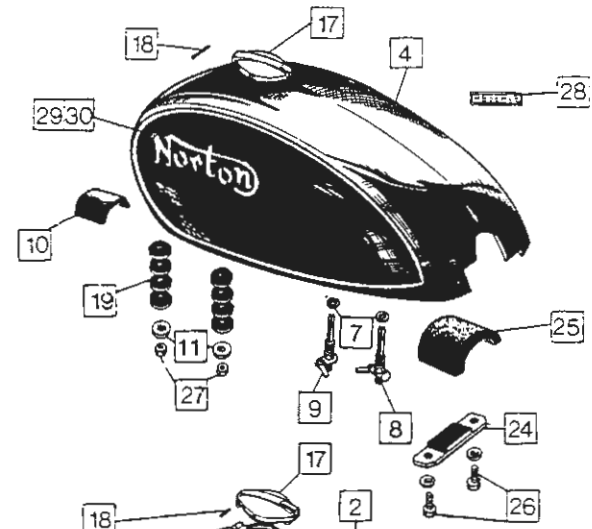

Norton
Gas Tanks
CLASSIC BIKE SPARES

Plate No.	Part No.	Description	Qty.	Bin No.	Price
GLASS FIBRE GAS TANKS					
1	062025/8	*Tank, Fastback, British Racing Green	1	.....	.....
1	062025/7	*Tank, Fastback, Solid Signal Red	1	.....	.....
1	062025/4	*Tank, Fastback, Fireflake Royal Blue	1	.....	.....
1	062025/2	*Tank, Fastback, Fireflake Golden Bronze	1	.....	.....
2	062026/4	*Tank, Roadster, Fireflake Royal Blue	1	.....	.....
2	062026/6	*Tank, Roadster, Solid Canary Yellow	1	.....	.....
2	062026/7	*Tank, Roadster, Solid Signal Red	1	.....	.....
2	062026/9	*Tank, Roadster, Black with lining	1	.....	.....
2	062026/10	*Tank, Roadster, Solid Signal Orange	1	.....	.....
2	062026/2	*Tank, Roadster, Fireflake Golden Bronze	1	.....	.....
2	062026/3	*Tank, Roadster, Fireflake Roman Purple	1	.....	.....
3	062371/6	*Tank, Hirider, Solid Canary Yellow	1	.....	.....
3	062371/11	*Tank, Hirider, Solid Tangerine	1	.....	.....
4	063173/9	*Tank, Interstate, Black/Gold lining	1	.....	.....
4	063173/14	*Tank, Intersate, Blue/Silver lining	1	.....	.....
*All the above are less decals					
STEEL GAS TANKS					
2A	062701/4	*Tank, Roadster, Fireflake Royal Blue	1	.....	.....
2A	062701/6	*Tank, Roadster, Solid Canary Yellow	1	.....	.....
2A	062701/7	*Tank, Roadster, Solid Signal Red	1	.....	.....
2A	062701/9	*Tank, Roadster, Black with lining	1	.....	.....
2A	062701/10	*Tank, Roadster, Solid Signal Orange	1	.....	.....
2A	063156/2	*Tank, Roadster, Fireflake Golden Bronze	1	.....	.....
2A	063156/3	*Tank, Roadster, Fireflake Roman Purple	1	.....	.....
4A	063394/9	*Tank, Interstate, Black/Gold lining	1	.....	.....
4A	063394/14	*Tank, Interstate, Blue/Silver lining	1	.....	.....
4A	063394/15	*Tank, Interstate, Red	1	.....	.....
5	061764/1	*Tank, Interpol, White (with recess)	1	.....	.....
6	062224/1	*Tank, Interpol, Black (with top pommels)	1	.....	.....
*All the above are less decals and fittings					
GAS TANK FITTINGS					
7	000183	Tap Washer	2	.....	.....
8	031746	Tap Reserve	1	.....	.....
9	033155	Tap	1	.....	.....
10	026359	Thin Rubber	1	.....	.....
11	014999	Washer	2	.....	.....
12	060498	Ring, Tank Fixing	1	.....	.....
	013325	Filler Cap - Interpol Models	1	.....	.....
	060797	Nyloc Nut	2	.....	.....
15	062567	Thick Rubber	1	.....	.....
16	060622	Mounting	2	.....	.....
17	060681	Filler Cap - all except Interpol	1	.....	.....
18	060882	Pin, Filler Cap - all except Interpol	1	.....	.....
19	060648	Front Rubber	8 or 12	.....	.....
20	060359	Rear Bolt	2	.....	.....
21	000011	Washer	2	.....	.....
22	062367	Strap, Hi-Rider Model	1	.....	.....
23	063121	Fixing Strap. Steel Tanks	1	.....	.....
24	063239	Fixing Strap. Interstate	1	.....	.....
25	063204	Thick Rubber	1	.....	.....
26	063215	Stud, Tank Fixing	2	.....	.....
	063123	Nut, Nyloc	4	.....	.....
DECALS					
28	009195	Decal "Reserve"	1	.....	.....
29	062021	Decal "Norton" Gold/Black Edge	2	.....	.....
30	062022	Decal "Norton" All Black	2	.....	.....
31	063179	Decal "Norton" Silver/Black Edge	2	.....	.....