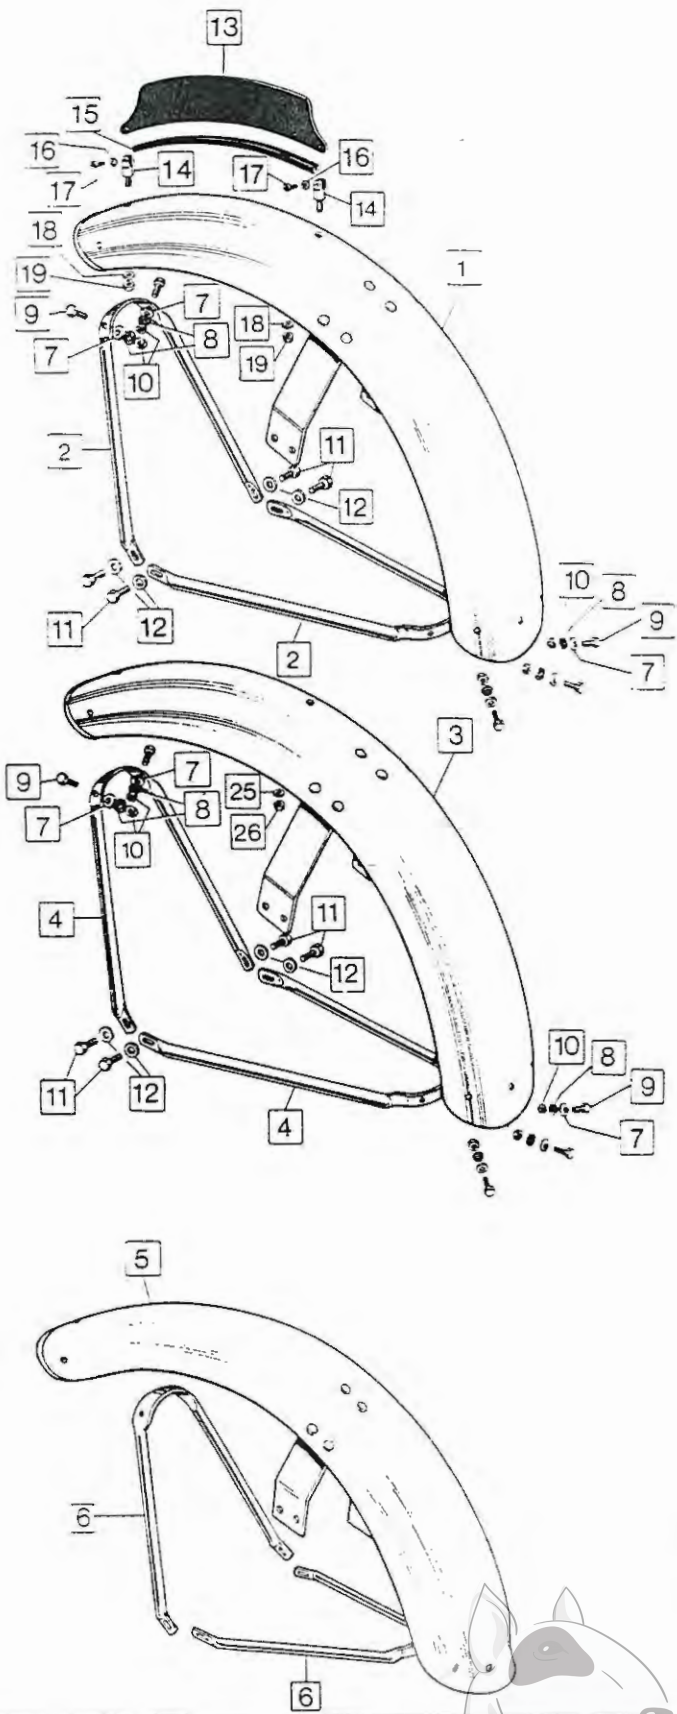

Front Fenders, Number Plate and Seats

CLASSIC
BIKE SPARES

Front Fenders, Number Plate and Seats **22**

Plate No.	Part No.	Description	Qty.	Bin No.	Price
FRONT FENDER – FASTBACK, FASTBACK L.R., ROADSTER, HI-RIDER, BLACK INTERPOL					
1	062328/1	Front Fender, Chrome	1	.....	.....
2	062323/1	Fender Stay	2	.....	.....
FRONT FENDER – WHITE INTERPOL					
3	062328/2	Front Fender, painted	1	.....	.....
4	062323/2	Fender Stay	2	.....	.....
FRONT FENDER – INTERSTATE					
5	063175	Front Fender, Stainless Steel	1	.....	.....
6	062323/1	Fender Stay	2	.....	.....
FENDER FITTINGS – COMMON TO ALL MODELS					
7	000039	Plain Washer	10	.....	.....
8	000190	Serrated Washer	5	.....	.....
9	060677	Bolt	5	.....	.....
10	060678	Nut	5	.....	.....
11	060357	Bolt	4	.....	.....
12	000011	Plain Washer	4	.....	.....
FRONT NUMBER PLATE (For certain markets as required)					
13	011835	Number Plate	1	.....	.....
14	011836	Stanchion	2	.....	.....
15	NM.18755	Bead	1	.....	.....
16	NMT2221	Washer	2	.....	.....
17	000861	Screw	2	.....	.....
18	000012	Washer	2	.....	.....
19	000005	Nut	1	.....	.....
SEATS					
20	061766	Seat - Roadster	1	.....	.....
21	060501	Seat - Fastback	1	.....	.....
22	061770	Seat - Interpol	1	.....	.....
23	062390	Seat - Hi-Rider	1	.....	.....
24	063183	Seat Interstate	1	.....	.....
25	NM.21852	Seat Buffer	AR	.....	.....
HI-RIDER GRAB RAIL					
26	062374	Grab Rail	1	.....	.....
27	062379	Clip	2	.....	.....
28	NM.25592	Washer	4	.....	.....
29	061798	Screw	4	.....	.....

**CLASSIC
BIKE SPARES**

Norton

**750
COMMANDO**