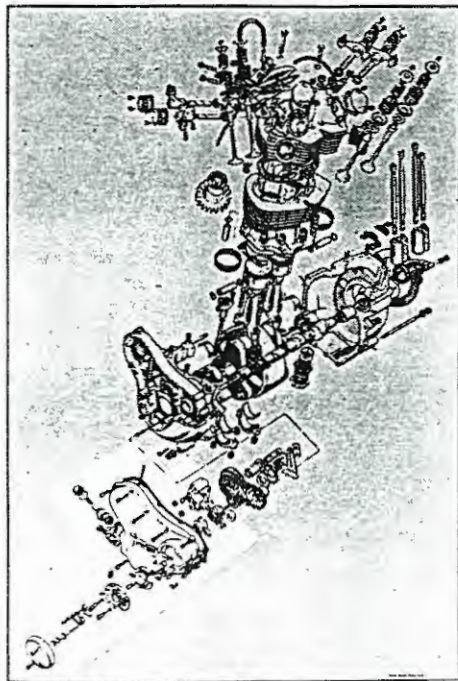

Engine: Contact Breaker, Timing Cover,
Oil Pump, Oil Pressure Relief Valve

CLASSIC
BIKE SPARES

Engine: Contact Breaker, Timing Cover, Oil Pump, Oil Pressure Relief Valve

Plate No.	Part No.	Description	Qty.	Bin No.	Price
1	061073	Timing Cover	1	.....	.....
2	061092	Timing Cover Gasket	1	.....	.....
3	061102	Timing Cover Screw Long	1	.....	.....
4	061104	Timing Cover Screw Medium	7	.....	.....
5	061103	Timing Cover Screw Short	4	.....	.....
6	NME4591	Timing Cover Oilway Plug	1	.....	.....
7	54419097	Contact Breaker Plate Assembly	1	.....	.....
8	54419827	Contact Points Set	2	.....	.....
9	54419220	Contact Breaker Eccentric Screw	2	.....	.....
10	54419344	Auto Advance Mechanism	1	.....	.....
11	54415642	Auto Advance Spring Set	1	.....	.....
12	060720	Contact Breaker Cam Bolt	1	.....	.....
13	NMT2221	Contact Breaker Cam Washer, Plain	1	.....	.....
14	015306	Contact Breaker Cam Washer, Spring	1	.....	.....
15	061281	Contact Breaker Fixing Screw	2	.....	.....
16	029984	Contact Breaker Fixing Screw Washer	2	.....	.....
17	061093	Contact Breaker Lead Seal	1	.....	.....
18	034053	Contact Breaker Oil Seal	1	.....	.....
19	061087	Contact Breaker Cover	1	.....	.....
20	061105	Contact Breaker Cover Screw	2	.....	.....
21	048023	Oil Seal (in timing cover)	1	.....	.....
22	048079	Oil Seal Circlip	1	.....	.....
23	063037	Oil Pump complete	1	.....	.....
24	NM.15512	Oil Pump Cover Screw	4	.....	.....
25	NM.24733	Oil Pump Worm Gear	1	.....	.....
26	062609	Oil Pump Worm Gear Key	1	.....	.....
27	063024	Oil Pump Worm Gear Nut	1	.....	.....
28	NMT272	Feed Bush Sealing Washer	1	.....	.....
29	NMT2059A	Oil Pressure Relief Valve Body	1	.....	.....
30	NMT2054	Oil Pressure Relief Piston	1	.....	.....
31	NMT2061	Oil Pressure Relief Spring	1	.....	.....
32	NM.15404	Oil Pressure Relief Shim	5	.....	.....
33	NMT2058	Oil Pressure Relief Union Washer	1	.....	.....
34	NMT2057	Oil Pressure Relief Union Nut Washer	1	.....	.....
35	NMT2060	Oil Pressure Relief Body Nut	1	.....	.....
36	062168	Rocker Feed Pipe	1	.....	.....
37	NM.18101	Banjo Bolt	3	.....	.....
38	NMT1084	Fibre Washer	6	.....	.....

CLASSIC
BIKE SPARES

Norton

750
COMMANDO