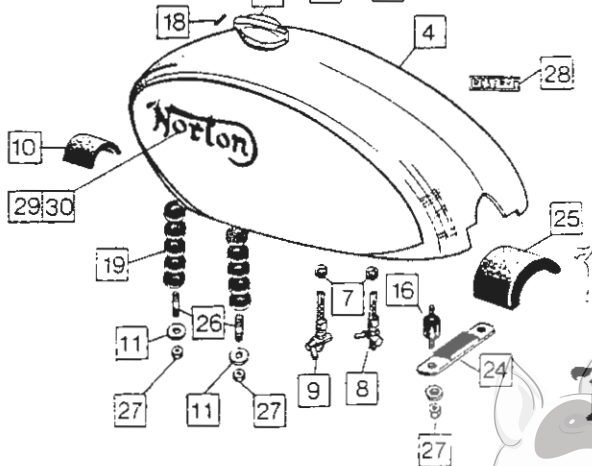

Norton
Gas Tanks
CLASSIC BIKE SPARES

Plate No.	Part No.	Description	Qty.	Bin No.	Price
GLASS FIBRE GAS TANKS					
1	062025/8	*Tank, Fastback, British Racing Green	1	.....	.....
1	062025/7	*Tank, Fastback, Solid Signal Red	1	.....	.....
1	062025/4	*Tank, Fastback, Fireflake Royal Blue	1	.....	.....
1	062025/2	*Tank, Fastback, Fireflake Golden Bronze	1	.....	.....
2	062026/4	*Tank, Roadster, Fireflake Royal Blue	1	.....	.....
2	062026/6	*Tank, Roadster, Solid Canary Yellow	1	.....	.....
2	062026/7	*Tank, Roadster, Solid Signal Red	1	.....	.....
2	062026/9	*Tank, Roadster, Black with lining	1	.....	.....
2	062026/10	*Tank, Roadster, Solid Signal Orange	1	.....	.....
2	062026/2	*Tank, Roadster, Fireflake Golden Bronze	1	.....	.....
2	062026/3	*Tank, Roadster, Fireflake Roman Purple	1	.....	.....
3	062371/6	*Tank, Hirider, Solid Canary Yellow	1	.....	.....
3	062371/11	*Tank, Hirider, Solid Tangerine	1	.....	.....
4	063173/9	*Tank, Interstate, Black/Gold lining	1	.....	.....
4	063173/14	*Tank, Intersate, Blue/Silver lining	1	.....	.....
*All the above are less decals					
STEEL GAS TANKS					
2A	062701/4	*Tank, Roadster, Fireflake Royal Blue	1	.....	.....
2A	062701/6	*Tank, Roadster, Solid Canary Yellow	1	.....	.....
2A	062701/7	*Tank, Roadster, Solid Signal Red	1	.....	.....
2A	062701/9	*Tank, Roadster, Black with lining	1	.....	.....
2A	062701/10	*Tank, Roadster, Solid Signal Orange	1	.....	.....
2A	063156/2	*Tank, Roadster, Fireflake Golden Bronze	1	.....	.....
2A	063156/3	*Tank, Roadster, Fireflake Roman Purple	1	.....	.....
4A	063394/9	*Tank, Interstate, Black/Gold lining	1	.....	.....
4A	063394/14	*Tank, Interstate, Blue/Silver lining	1	.....	.....
4A	063394/15	*Tank, Interstate, Red	1	.....	.....
5	061764/1	*Tank, Interpol, White (with recess)	1	.....	.....
6	062224/1	*Tank, Interpol, Black (with top pommels)	1	.....	.....
*All the above are less decals and fittings					
GAS TANK FITTINGS					
7	000183	Tap Washer	2	.....	.....
8	031746	Tap Reserve	1	.....	.....
9	033155	Tap	1	.....	.....
10	026359	Thin Rubber	1	.....	.....
11	014999	Washer	2	.....	.....
12	060498	Ring, Tank Fixing	1	.....	.....
	013325	Filler Cap - Interpol Models	1	.....	.....
	060797	Nyloc Nut	2	.....	.....
15	062567	Thick Rubber	1	.....	.....
16	060622	Mounting	2	.....	.....
17	060681	Filler Cap - all except Interpol	1	.....	.....
18	060882	Pin, Filler Cap - all except Interpol	1	.....	.....
19	060648	Front Rubber	8 or 12	.....	.....
20	060359	Rear Bolt	2	.....	.....
21	000011	Washer	2	.....	.....
22	062367	Strap, Hi-Rider Model	1	.....	.....
23	063121	Fixing Strap. Steel Tanks	1	.....	.....
24	063239	Fixing Strap. Interstate	1	.....	.....
25	063204	Thick Rubber	1	.....	.....
26	063215	Stud, Tank Fixing	2	.....	.....
	063123	Nut, Nyloc	4	.....	.....
DECALS					
28	009195	Decal "Reserve"	1	.....	.....
29	062021	Decal "Norton" Gold/Black Edge	2	.....	.....
30	062022	Decal "Norton" All Black	2	.....	.....
31	063179	Decal "Norton" Silver/Black Edge	2	.....	.....