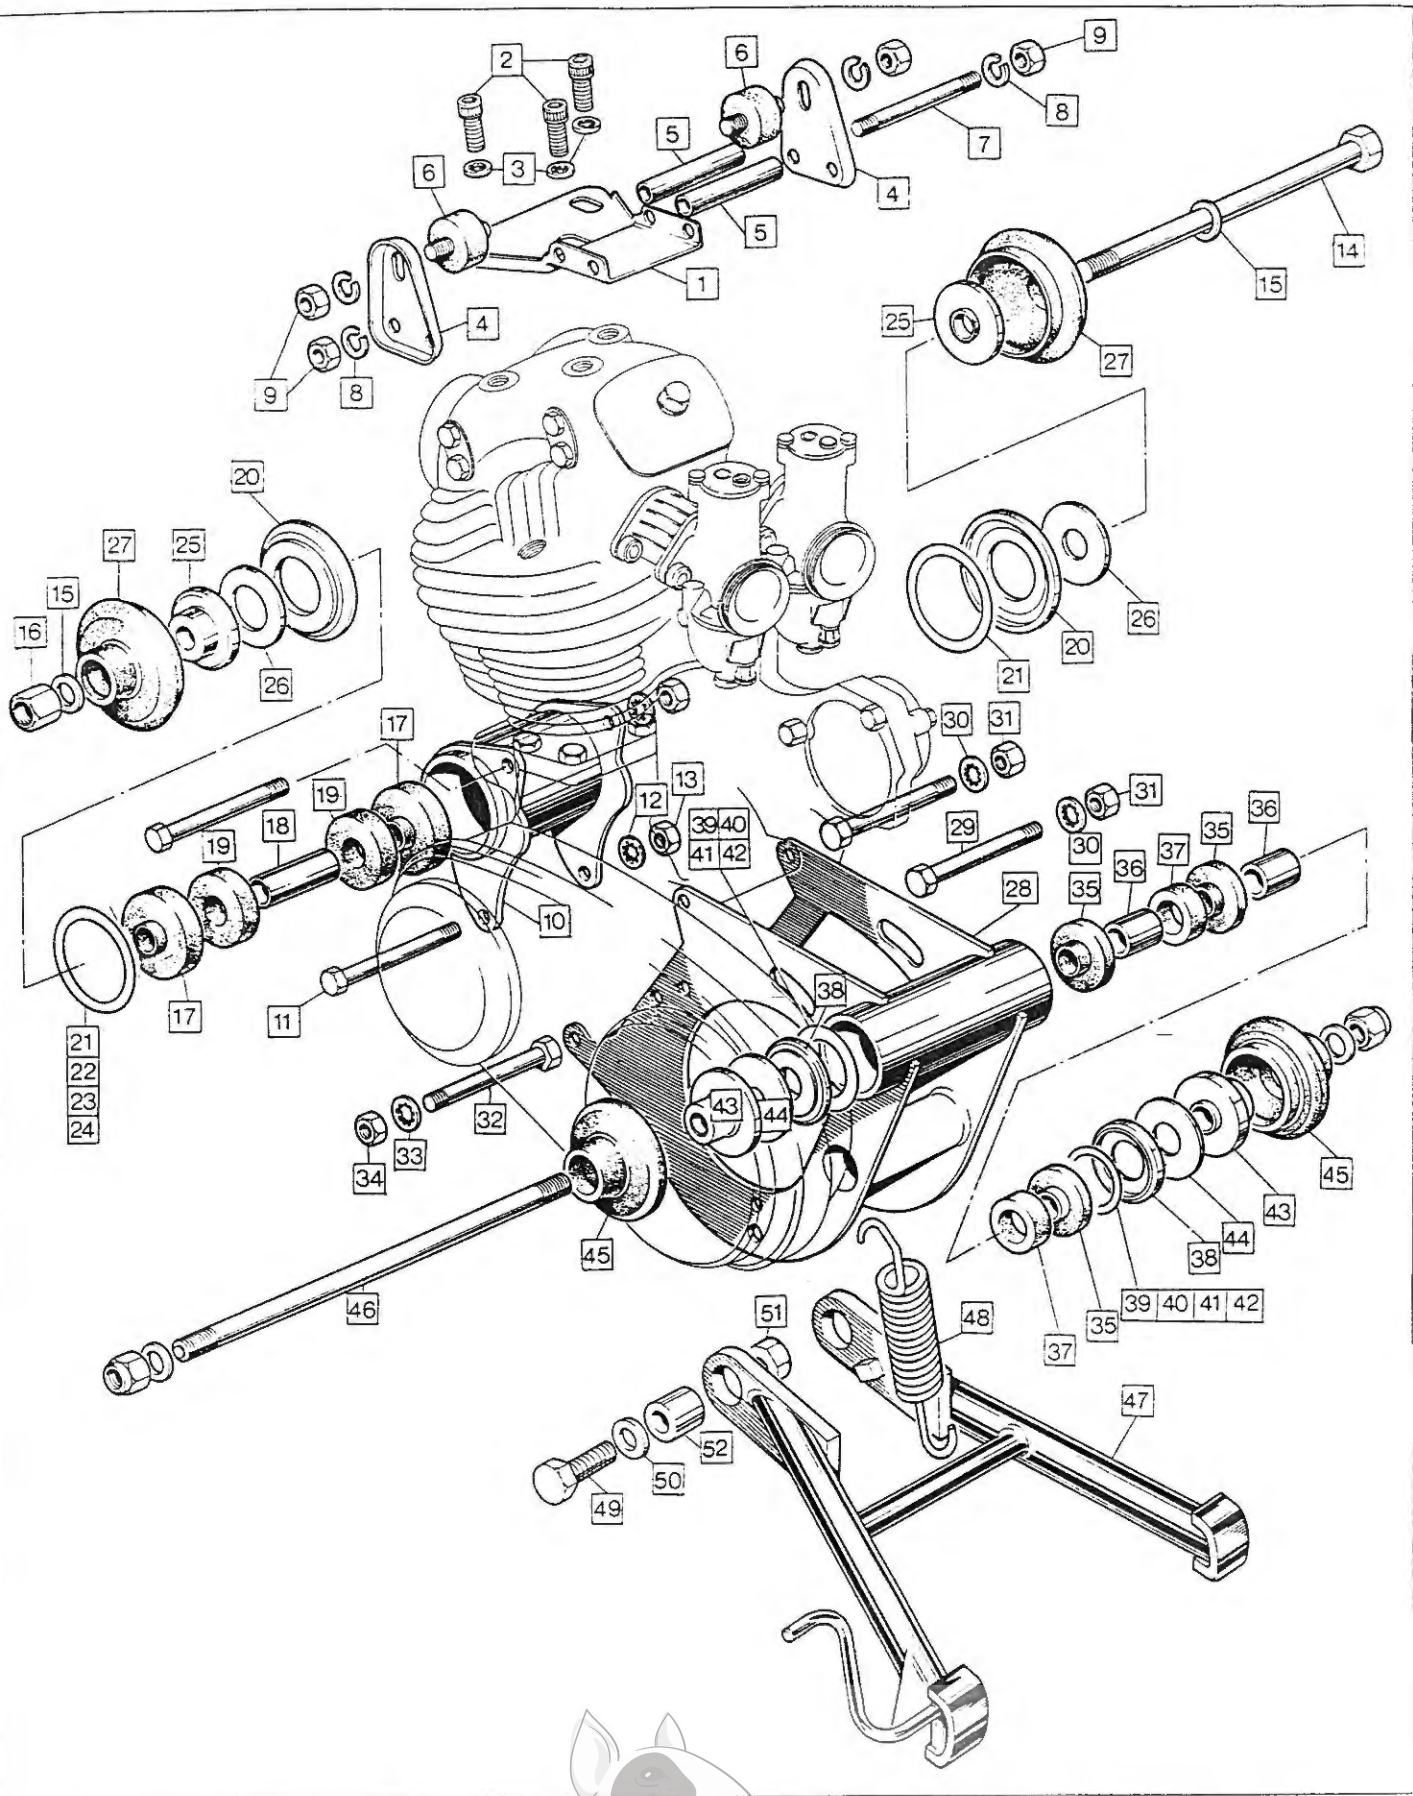

Engine Mountings, Head Steady, Centre Stand

CLASSIC
BIKE SPARES

Engine Mountings, Head Steady, Centre Stand

Plate No.	Part No.	Description	Qty.	Bin No.	Price
1	060489	Engine Steady	1	.....	.....
2	NM.19437	Engine Steady to Head Screw	3	.....	.....
3	014117	Engine Steady Screw Washer	3	.....	.....
4	061128	Engine Steady Side Plate	2	.....	.....
5	060490	Engine Steady Spacer	2	.....	.....
6	060622	Engine Steady Rubber Mounting	2	.....	.....
7	060493	Engine Steady Stud	2	.....	.....
8	000192	Engine Steady Stud Washer	6	.....	.....
9	060348	Engine Steady Stud Nut	6	.....	.....
10	061410	Front Engine Mounting	1	.....	.....
11	063213	Front Engine Plate Bolt	2	.....	.....
12	30755	Front Engine Plate Washer	4	.....	.....
13	063245	Engine Front Plate Nut	2	.....	.....
14	060423	Front Engine Plate Bolt to Frame	1	.....	.....
15	000008	Front Engine Plate Bolt Washer	2	.....	.....
16	062443	Front Engine Plate Bolt Nut	1	.....	.....
17	061226	Front Engine Mounting Bush	2	.....	.....
18	061277	Front Engine Mounting Spacer	1	.....	.....
19	061278	Front Engine Mounting Buffer	2	.....	.....
20	060684	Front Engine Mounting Tube Cap	2	.....	.....
21	060686	Front Engine Mounting Shim .005"	AR	.....	.....
22	060687	Front Engine Mounting Shim .010"	AR	.....	.....
23	060688	Front Engine Mounting Shim .020"	AR	.....	.....
24	060689	Front Engine Mounting Shim .030"	AR	.....	.....
25	060422	Front Engine Mounting Collar	2	.....	.....
26	060578	Front Engine Mounting Washer (Polyurethane)	2	.....	.....
27	060773	Front Engine Mounting Gaiter	2	.....	.....
28	063146	Rear Engine Mounting	1	.....	.....
29	063212	Rear Engine Plate Bolt	2	.....	.....
30	30755	Rear Engine Plate Washer	4	.....	.....
31	063245	Rear Engine Plate Nut	2	.....	.....
32	063211	Rear Engine Plate Bolt Bottom	1	.....	.....
33	30859	Rear Engine Plate Washer	2	.....	.....
34	063246	Rear Engine Plate Nut	1	.....	.....
35	061227	Rear Engine Mounting Rubber	3	.....	.....
36	061279	Rear Engine Mounting Spacer	2	.....	.....
37	061280	Rear Engine Mounting Buffer	2	.....	.....
38	060685	Rear Engine Mounting Tube Cap	2	.....	.....
39	060775	Rear Engine Mounting Shim .005"	AR	.....	.....
40	060776	Rear Engine Mounting Shim .010"	AR	.....	.....
41	060777	Rear Engine Mounting Shim .020"	AR	.....	.....
42	060778	Rear Engine Mounting Shim .030"	AR	.....	.....
43	060436	Rear Engine Mounting Collar	2	.....	.....
44	060578	Rear Engine Mounting Washer (Polyurethane)	2	.....	.....
45	060774	Rear Engine Mounting Gaiter	2	.....	.....
46	062442	Rear Engine Mounting Stud	1	.....	.....
47	063051	Centre Stand	1	.....	.....
48	062514	Centre Stand Spring	1	.....	.....
49	060630	Centre Stand Bolt	2	.....	.....
50	000009	Centre Stand Washer	2	.....	.....
51	061702	Centre Stand Nut	2	.....	.....
52	061999	Centre Stand Spacer	2	.....	.....

Norton

750
COMMANDO

CLASSIC
BIKE SPARES