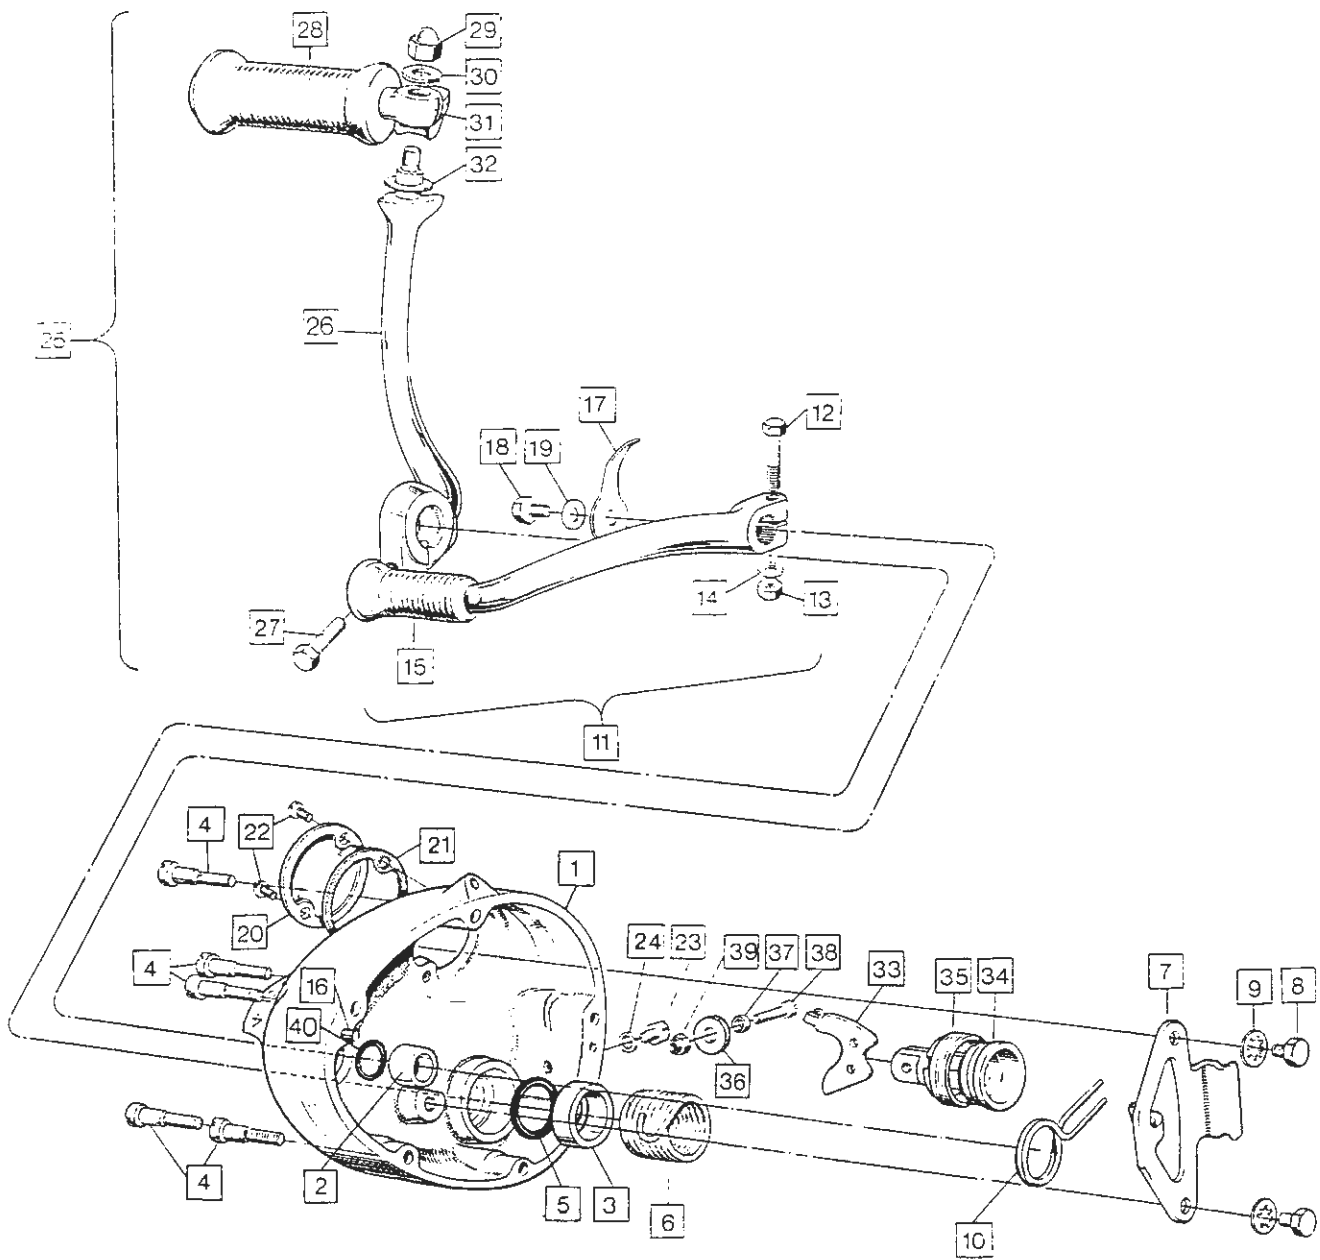

Gearbox: Outer Cover
CLASSIC
BIKE SPARES

Gearbox: Outer Cover

7

Plate No.	Part No.	Description	Qty.	Bin No.	Price
1	060740	Gearbox Outer Cover	1	.....	.....
2	040063	Gear Shift Bush Outer	1	.....	.....
3	040472	Kickstart Bush Outer	1	.....	.....
4	000482	Outer Cover Screw	5	.....	.....
5	040005	Kickstart Shaft 'O' Ring	1	.....	.....
6	040475	Kickstart Return Spring	1	.....	.....
7	040052	Gearshift Stop Plate	1	.....	.....
8	041400	Gearshift Stop Plate Bolt	2	.....	.....
9	014117	Gearshift Stop Plate Washer	1	.....	.....
10	040479	Gearshift Return Spring	1	.....	.....
11	061499	Gearshift Lever, chrome (including rubber)	1	.....	.....
12	040105	Gearshift Lever Bolt	1	.....	.....
13	000005	Gearshift Lever Nut	1	.....	.....
14	045062	Gearshift Lever Washer	1	.....	.....
15	040086	Gearshift Lever Rubber	1	.....	.....
16	000577	Dowel, Outer to Inner Cover	2	.....	.....
17	040051	Gearshift Indicator	1	.....	.....
18	040137	Gearshift Indicator Bolt	1	.....	.....
19	000012	Gearshift Indicator Bolt Washer	1	.....	.....
20	041104	Inspection Cover	1	.....	.....
21	040057	Inspection Cover Gasket	1	.....	.....
22	000450	Inspection Cover Screw	2	.....	.....
23	040137	Oil Level Bolt	1	.....	.....
24	000203	Oil Level Bolt Washer	1	.....	.....
25	061464	Kickstart Crank Complete	1	.....	.....
26	061055	Kickstart crank only	1	.....	.....
27	060599	Kickstart Pinch Bolt	1	.....	.....
28	033218	Kickstart Rubber	1	.....	.....
29	060550	Domed Nut	1	.....	.....
30	000010	Plain Washer	1	.....	.....
31	042934	Pin	1	.....	.....
32	040433	Spring Washer	1	.....	.....
33	060715	Clutch Operating Lever	1	.....	.....
34	040059	Clutch Operating Lever Body	1	.....	.....
35	040003	Clutch Operating Lever Body Lockring	1	.....	.....
36	040060	Clutch Operating Roller	1	.....	.....
37	040065	Clutch Operating Roller Sleeve	1	.....	.....
38	000457	Clutch Operating Roller Screw	1	.....	.....
39	011846	Clutch Operating Roller Screw Nut	1	.....	.....
40	040006	'O' Ring Pawl Carrier	1	.....	.....

Norton

750
COMMANDO

CLASSIC
BIKE SPARES