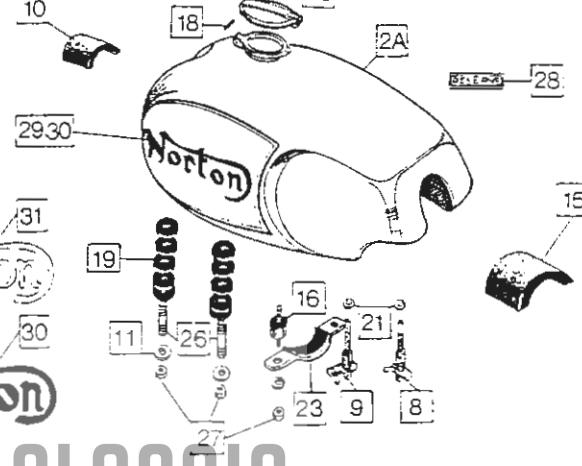

Norton
Gas Tanks
CLASSIC BIKE SPARES

Plate No.	Part No.	Description	Qty.	Bin No.	Price
GLASS FIBRE GAS TANKS					
1	062025/8	*Tank, Fastback, British Racing Green	1	.....	.....
1	062025/7	*Tank, Fastback, Solid Signal Red	1	.....	.....
1	062025/4	*Tank, Fastback, Fireflake Royal Blue	1	.....	.....
1	062025/2	*Tank, Fastback, Fireflake Golden Bronze	1	.....	.....
2	062026/4	*Tank, Roadster, Fireflake Royal Blue	1	.....	.....
2	062026/6	*Tank, Roadster, Solid Canary Yellow	1	.....	.....
2	062026/7	*Tank, Roadster, Solid Signal Red	1	.....	.....
2	062026/9	*Tank, Roadster, Black with lining	1	.....	.....
2	062026/10	*Tank, Roadster, Solid Signal Orange	1	.....	.....
2	062026/2	*Tank, Roadster, Fireflake Golden Bronze	1	.....	.....
2	062026/3	*Tank, Roadster, Fireflake Roman Purple	1	.....	.....
3	062371/6	*Tank, Hirider, Solid Canary Yellow	1	.....	.....
3	062371/11	*Tank, Hirider, Solid Tangerine	1	.....	.....
4	063173/9	*Tank, Interstate, Black/Gold lining	1	.....	.....
4	063173/14	*Tank, Intersate, Blue/Silver lining	1	.....	.....
*All the above are less decals					
STEEL GAS TANKS					
2A	062701/4	*Tank, Roadster, Fireflake Royal Blue	1	.....	.....
2A	062701/6	*Tank, Roadster, Solid Canary Yellow	1	.....	.....
2A	062701/7	*Tank, Roadster, Solid Signal Red	1	.....	.....
2A	062701/9	*Tank, Roadster, Black with lining	1	.....	.....
2A	062701/10	*Tank, Roadster, Solid Signal Orange	1	.....	.....
2A	063156/2	*Tank, Roadster, Fireflake Golden Bronze	1	.....	.....
2A	063156/3	*Tank, Roadster, Fireflake Roman Purple	1	.....	.....
4A	063394/9	*Tank, Interstate, Black/Gold lining	1	.....	.....
4A	063394/14	*Tank, Interstate, Blue/Silver lining	1	.....	.....
4A	063394/15	*Tank, Interstate, Red	1	.....	.....
5	061764/1	*Tank, Interpol, White (with recess)	1	.....	.....
6	062224/1	*Tank, Interpol, Black (with top pommels)	1	.....	.....
*All the above are less decals and fittings					
GAS TANK FITTINGS					
7	000183	Tap Washer	2	.....	.....
8	031746	Tap Reserve	1	.....	.....
9	033155	Tap	1	.....	.....
10	026359	Thin Rubber	1	.....	.....
11	014999	Washer	2	.....	.....
12	060498	Ring, Tank Fixing	1	.....	.....
	013325	Filler Cap - Interpol Models	1	.....	.....
	060797	Nyloc Nut	2	.....	.....
15	062567	Thick Rubber	1	.....	.....
16	060622	Mounting	2	.....	.....
17	060681	Filler Cap - all except Interpol	1	.....	.....
18	060882	Pin, Filler Cap - all except Interpol	1	.....	.....
19	060648	Front Rubber	8 or 12	.....	.....
20	060359	Rear Bolt	2	.....	.....
21	000011	Washer	2	.....	.....
22	062367	Strap, Hi-Rider Model	1	.....	.....
23	063121	Fixing Strap. Steel Tanks	1	.....	.....
24	063239	Fixing Strap. Interstate	1	.....	.....
25	063204	Thick Rubber	1	.....	.....
26	063215	Stud, Tank Fixing	2	.....	.....
	063123	Nut, Nyloc	4	.....	.....
DECALS					
28	009195	Decal "Reserve"	1	.....	.....
29	062021	Decal "Norton" Gold/Black Edge	2	.....	.....
30	062022	Decal "Norton" All Black	2	.....	.....
31	063179	Decal "Norton" Silver/Black Edge	2	.....	.....