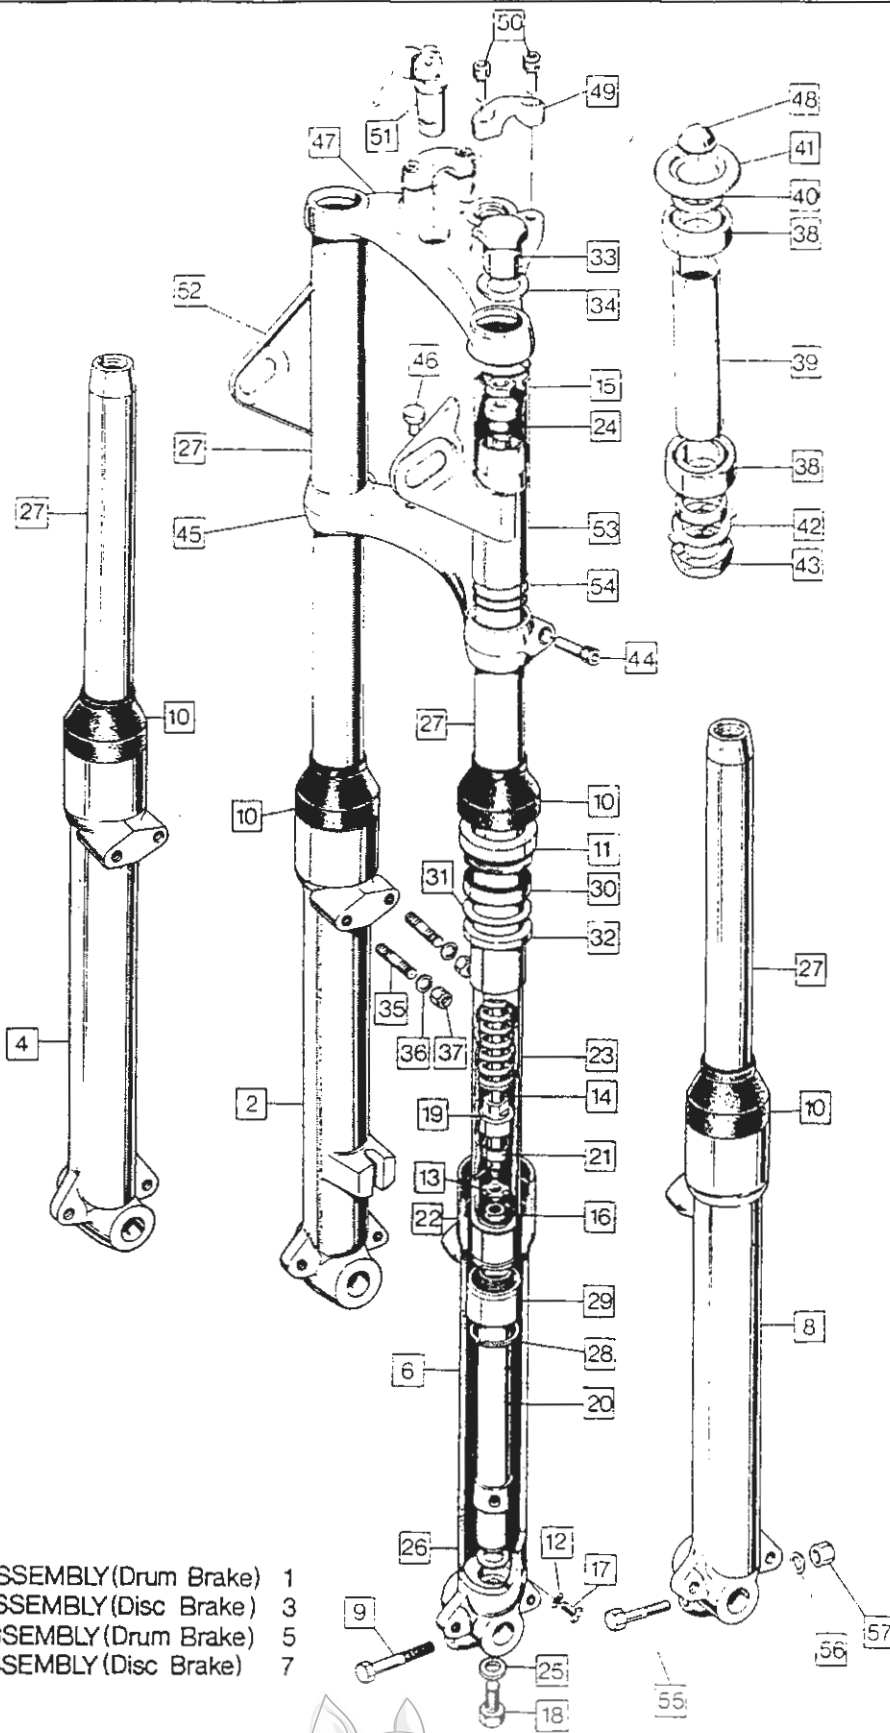

- RIGHT LEG ASSEMBLY(Drum Brake) 1
- RIGHT LEG ASSEMBLY(Disc Brake) 3
- LEFT LEG ASSEMBLY(Drum Brake) 5
- LEFT LEG ASSEMBLY(Disc Brake) 7

Front Forks, Steering Lock,
Steering Head Bearings
CLASSIC
BIKE SPARES

Front Forks, Steering Lock, Steering Head Bearings

14

Plate No.	Part No.	Description	Qty.	Bin No.	Price
1	061564	Right Hand Leg Assembly (Drum Brake)	1	.....	.....
2	060352	Right Hand Slider (Drum Brake)	1	.....	.....
3	062456	Right Hand Leg Assembly (Disc Brake)	1	.....	.....
4	063316	Right Hand Slider (Disc Brake)	1	.....	.....
5	061563	Left Hand Leg Assembly (Drum Brake)	1	.....	.....
6	060351	Left Hand Slider (Drum Brake)	1	.....	.....
7	062533	Left Hand Leg Assembly (Disc Brake)	1	.....	.....
8	063318	Left Hand Slider (Disc Brake)	1	.....	.....
9	062465	Pinch Bolt	1	.....	.....
10	061115	Gaiter	2	.....	.....
11	061137	Collar	2	.....	.....
12	000203	Washer	2	.....	.....
13	030584	Damper Rod Seat	2	.....	.....
14	060346	Damper Rod	2	.....	.....
15	060347	Damper Rod Cap Nut	2	.....	.....
16	060348	Damper Rod Locknut	2	.....	.....
17	060354	Slider Drain Plug	2	.....	.....
18	060359	Damper Tube Anchor Bolt	2	.....	.....
19	061347	Damper Tube Cap	2	.....	.....
20	061888	Damper Tube	2	.....	.....
21	NM.14118B	Damper Valve	2	.....	.....
22	NM.14119	Damper Valve Stop Pin	2	.....	.....
23	NM.18813	Fork Spring	2	.....	.....
24	NM.25003	Fork Spring Locating Bush	2	.....	.....
25	NMT1009	Damper Tube Anchor Bolt Washer	2	.....	.....
26	NMT814	Damper Tube Anchor Bolt Washer	2	.....	.....
27	061114	Main Tube	2	.....	.....
28	NM.14298	Fork Tube Bush Circlip	2	.....	.....
29	NMT.1048	Fork Tube Bush	2	.....	.....
30	NM.17713	Oil Seal	2	.....	.....
31	NMT1049	Oil Seal Washer	2	.....	.....
32	NMT1055	Fork Tube Guide Bush	2	.....	.....
33	060345	Fork Tube Top Bolt	2	.....	.....
34	NMT320	Washer	2	.....	.....
35	063189	Stud	4	.....	.....
36	000012	Washer	4	.....	.....
37	060355	Nut	4	.....	.....
38	0700099	Steering Head Bearing	2	.....	.....
39	0700100	Bearing Spacer	1	.....	.....
40	NM.17429	Washer	1	.....	.....
41	NM.15628	Cover	1	.....	.....
42	061912	Washer	1	.....	.....
43	0700101	Nut	1	.....	.....
44	061911	Socket Screw	2	.....	.....
45	061916	Lower Yoke	1	.....	.....
46	062332	Plug for Lower Yoke	2	.....	.....
47	061915	Upper Yoke with Stem	1	.....	.....
48	062305	Stem Blanking Plug	1	.....	.....
49	NM.19021A	Clip	2	.....	.....
50	060333	Screw	4	.....	.....
51	030175	Lock/Keys	1	.....	.....
52	062028	Right Hand Headlamp Bracket and Top Cover	1	.....	.....
53	062029	Left Hand Headlamp Bracket and Top Cover	1	.....	.....
54	061900	'O' Ring	6	.....	.....
55	22688/2	Bolt	1	.....	.....
56	000011	Washer	1	.....	.....
57	27815	Nut	1	.....	.....

CLASSIC BIKE SPARES

Norton

750
COMMANDER