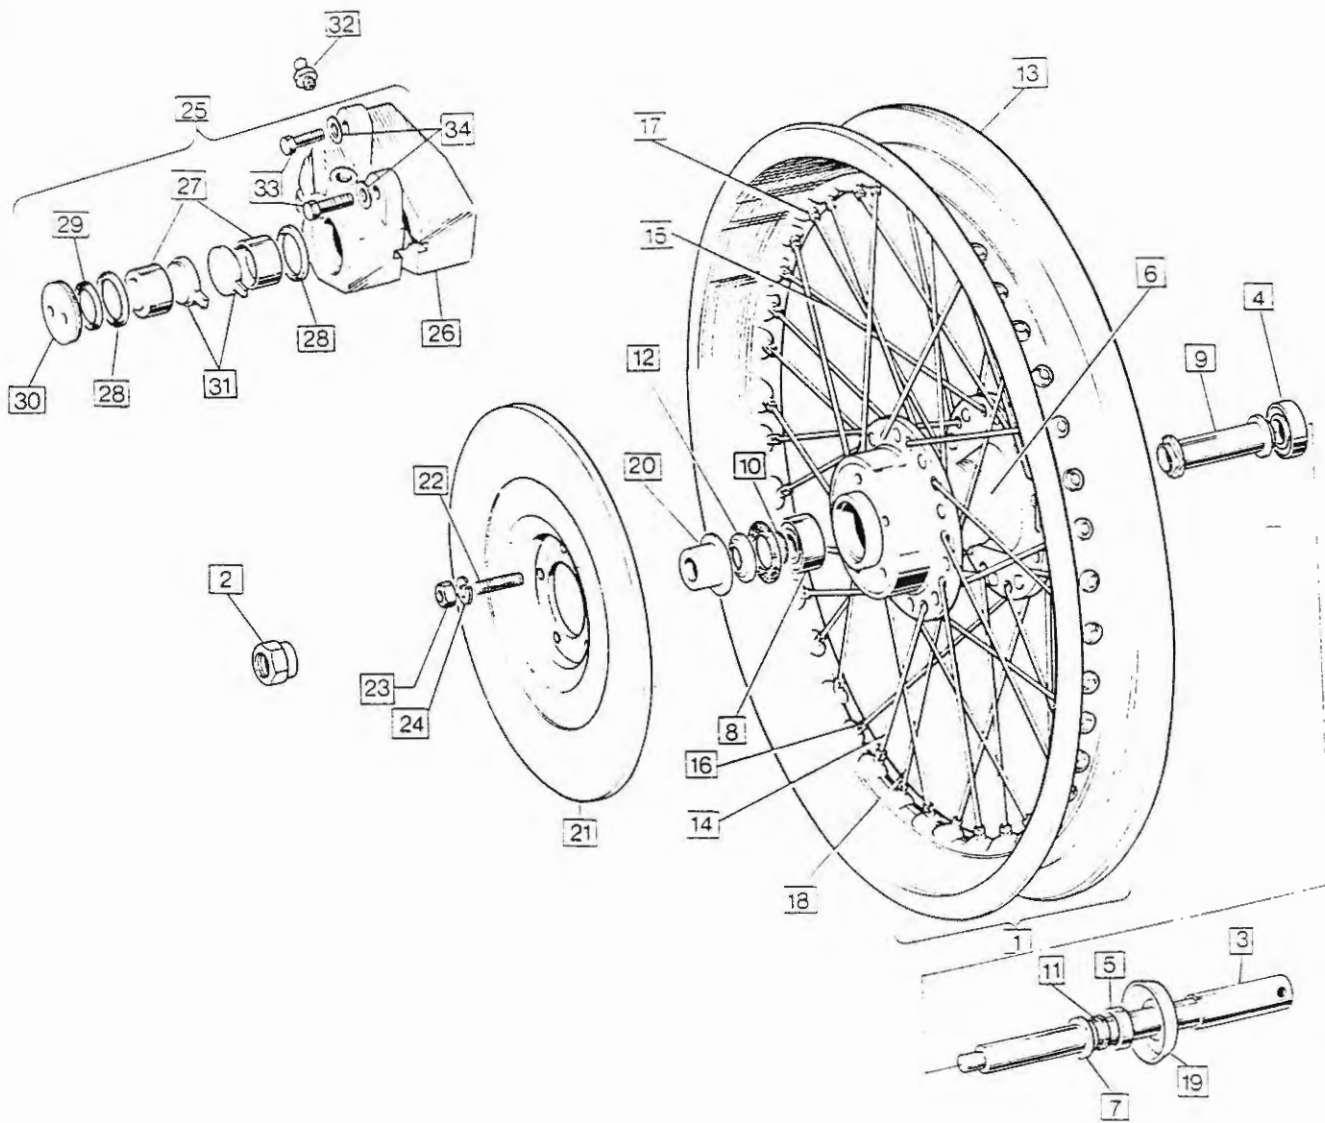

Front Wheel and Brake (Disc Type)

CLASSIC
BIKE SPARES

Front Wheel and Brake (Disc Type)

15

Plate No.	Part No.	Description	Qty.	Bin No.	Price
1	061950	Rim and Hub Assembly	1	.....	.....
2	060361	Spindle Nut	1	.....	.....
3	060362	Wheel Spindle	1	.....	.....
4	040100	Bearing, L.H.	1	.....	.....
5	060363	Bearing Lockring	1	.....	.....
6	062867	Hub Shell c/w Bearing, Spacer, etc.	1	.....	.....
7	NM.16783	Spacer	1	.....	.....
8	NM.17721	Bearing, R.H.	1	.....	.....
9	061955	Spacer	1	.....	.....
10	062071	Washer	1	.....	.....
11	NM.E6885	Seal	2	.....	.....
12	NM.19714	Washer	1	.....	.....
13	061951	Rim WM2 - 19	1	.....	.....
14	062538	Spoke, R.H.	20	.....	.....
15	062539	Spoke, L.H. Inner	10	.....	.....
16	062540	Spoke, L.H. Outer	10	.....	.....
17	062595	Spoke Nipple, R.H.	20	.....	.....
18	063207	Spoke Nipple, L.H.	20	.....	.....
19	NM.18551	Dust Cover	1	.....	.....
20	062448	Spacer, R.H.	1	.....	.....
21	061885	Disc	1	.....	.....
22	061960	Stud	5	.....	.....
23	22815	Nut	5	.....	.....
24	22528	Washer	5	.....	.....
25	061926	Caliper Assembly	1	.....	.....
26	061927	*Caliper	1	.....	.....
27	061896	Piston	2	.....	.....
28	061930	Seal	2	.....	.....
29	062187	Seal	1	.....	.....
30	062185	End Plug	1	.....	.....
31	061894	Friction Pads	2	.....	.....
32	061929	Bleed Nipple	1	.....	.....
33	0700291	Screw	2	.....	.....
34	26634	Spring Washer	2	.....	.....
Not illus.	SSB2612	Caliper Assembly Repair Kit	AR	.....	.....

*Not available separately

Norton

750
COMMANDO

CLASSIC
BIKE SPARES