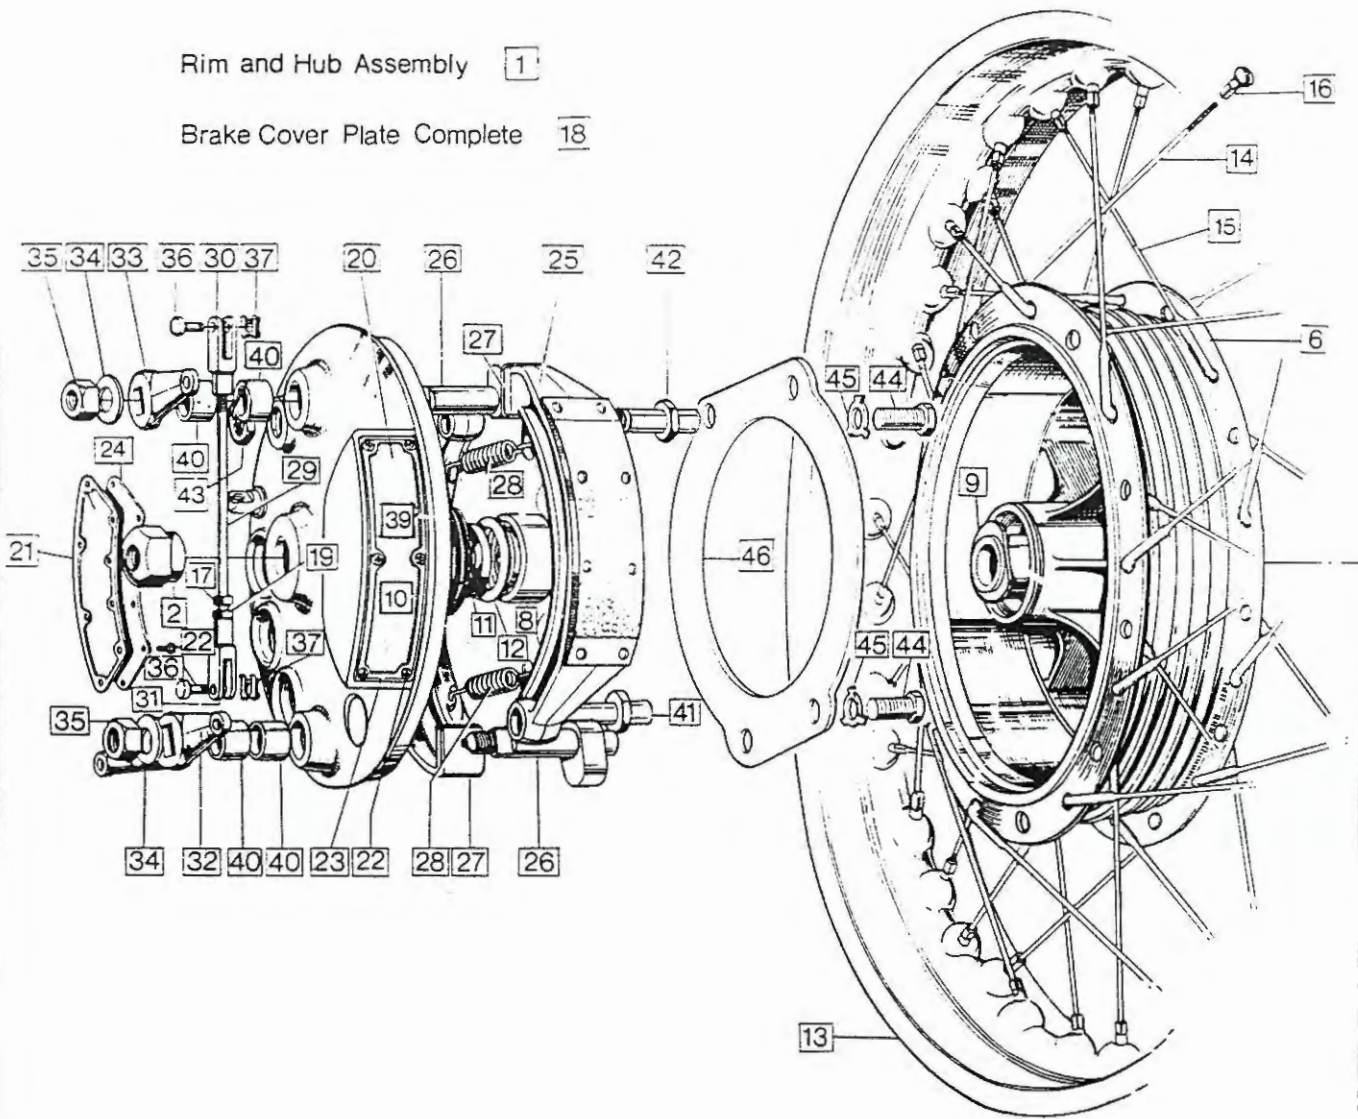

Rim and Hub Assembly 1

Brake Cover Plate Complete 18

Front Wheel and Brake (Drum Type) 16

Plate No.	Part No.	Description	Qty.	Bin No.	Price
1	061578	Rim and Hub Assembly c/w Bearings, Seals, etc.	1	.....	.....
2	060361	Spindle Nut	1	.....	.....
3	060362	Wheel Spindle	1	.....	.....
4	040100	Bearing	1	.....	.....
5	060363	Bearing Lockring	1	.....	.....
6	061577	Hub Shell c/w Bearings, Spacers, etc.	1	.....	.....
7	NM.16783	Spacer	1	.....	.....
8	NM.17721	Bearing, R.H.	1	.....	.....
9	NM.19646	Spacer	1	.....	.....
10	NM.19719	Washer	1	.....	.....
11	NM E6885	Seal	2	.....	.....
12	NM E6889	Washer	1	.....	.....
13	NM.18350	Rim WM2 - 19	1	.....	.....
14	062525	Spoker, Inner	20	.....	.....
15	062526	Spoke, Outer	20	.....	.....
16	021693	Spoke Nipple	40	.....	.....
17	033057	Nut	1	.....	.....
18	063281	Cover Plate Complete (includes shoes, etc.)	1	.....	.....
19	063280	Cover Plate with Bushes, Gauzes, etc.	1	.....	.....
20	060020	Inlet Gauze	1	.....	.....
21	060021	Exit Gauze	1	.....	.....
22	060787	Air Scoop Screw	14	.....	.....
23	060789	Air Inlet Cover	1	.....	.....
24	060845	Air Exit Cover	1	.....	.....
25	060006	Brake Shoe c/w Lining	2	.....	.....
26	063272	Expander	1	.....	.....
27	060013	Slipper	2	.....	.....
28	060014	Brake Shoe Spring	2	.....	.....
29	060015	Tie Rod	1	.....	.....
30	060018	Yoke (L.H. Thread)	1	.....	.....
31	060019	Yoke (R.H. Thread)	1	.....	.....
32	060025	Long Expander Lever	1	.....	.....
33	060027	Short Expander Lever	1	.....	.....
34	000010	Washer	2	.....	.....
35	060029	Expander Lever Nut	2	.....	.....
36	060552	Cable Pin	3	.....	.....
37	060553	Spring Clip	3	.....	.....
38	NM.18551	Dust Cover	1	.....	.....
39	NM E5944A	Washer	AR	.....	.....
40	NM 19680	Expander Bush	4	.....	.....
41	063273	Pivot Pin	1	.....	.....
42	063274	Pivot Pin/Torque Stop Pin	1	.....	.....
43	060005	Nut	2	.....	.....
44	26484	Bolt	2	.....	.....
45	060395	Tab Washer	2	.....	.....
46	063275	Support Plate	1	.....	.....

Norton

**750
COMMANDO**

**CLASSIC
BIKE SPARES**