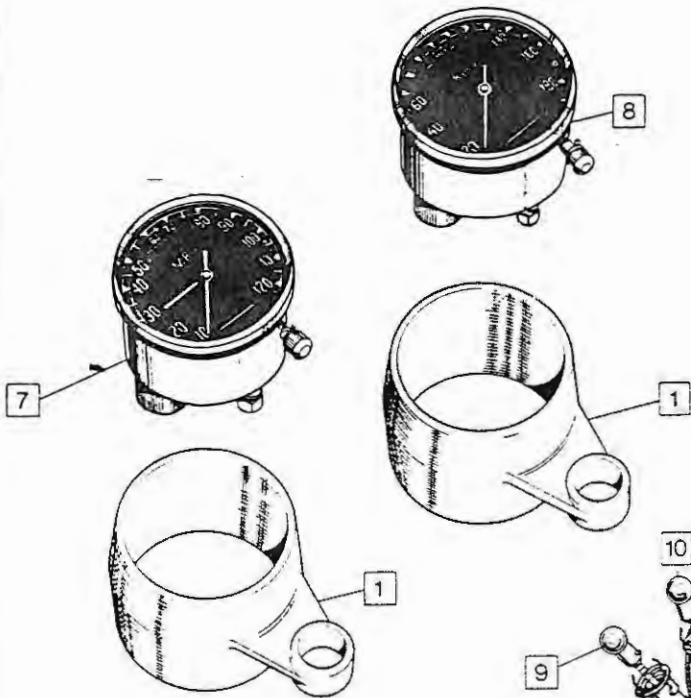

Instruments and Police Horns
CLASSIC
BIKE SPARES

Instruments and Police Horns **28**

Plate No.	Part No.	Description	Qty.	Bin No.	Price
INSTRUMENTS, INSTRUMENT CASES AND DRIVE CABLES					
1	060510	Instrument Case	2	.....	.....
2	NM.25087	Speedometer Cable	1	.....	.....
3	061118	Tachometer Cable	1	.....	.....
4	062279	Tachometer Head	1	.....	.....
5	062277	Speedometer Head, MPH	1	.....	.....
6	062278	Speedometer Head, KPH	1	.....	.....
7	061767	Speedometer Head, MPH, Certified (Police)	AR	.....	.....
8	062229	Speedometer Head, KPH, Certified (Police)	AR	.....	.....
9	062086	Speedometer Bulbholder, Bulb and Lead	1	.....	.....
10	L643	Speedometer/Tachometer Bulb	1	.....	.....
INTERPOL ONLY - POLICE HORNS					
11	000039	Washer	7	.....	.....
12	033057	Nut-Horn Fixing	2	.....	.....
13	060678	Nut	5	.....	.....
14	060694	Spacer (Horn to coil bracket)	4	.....	.....
15	60933008	Control	1	.....	.....
16	33213	Relay 6RA	2	.....	.....
17	54068189	Horn 9H	1	.....	.....
18	54068190	Horn 9H	1	.....	.....
19	31482	Switch, Horns and Blue Lamp	2	.....	.....
20	30865	Screw (2 alt control to tool cpt)	2	.....	.....
21	NM.26948	Bolt (Horns to coil bracket)	4	.....	.....
22	30802	Screw (Relays to cover)	3	.....	.....

(Blue Lamp not supplied - this is in fairing)

Norton

**750
COMMANDO**

**CLASSIC
BIKE SPARES**