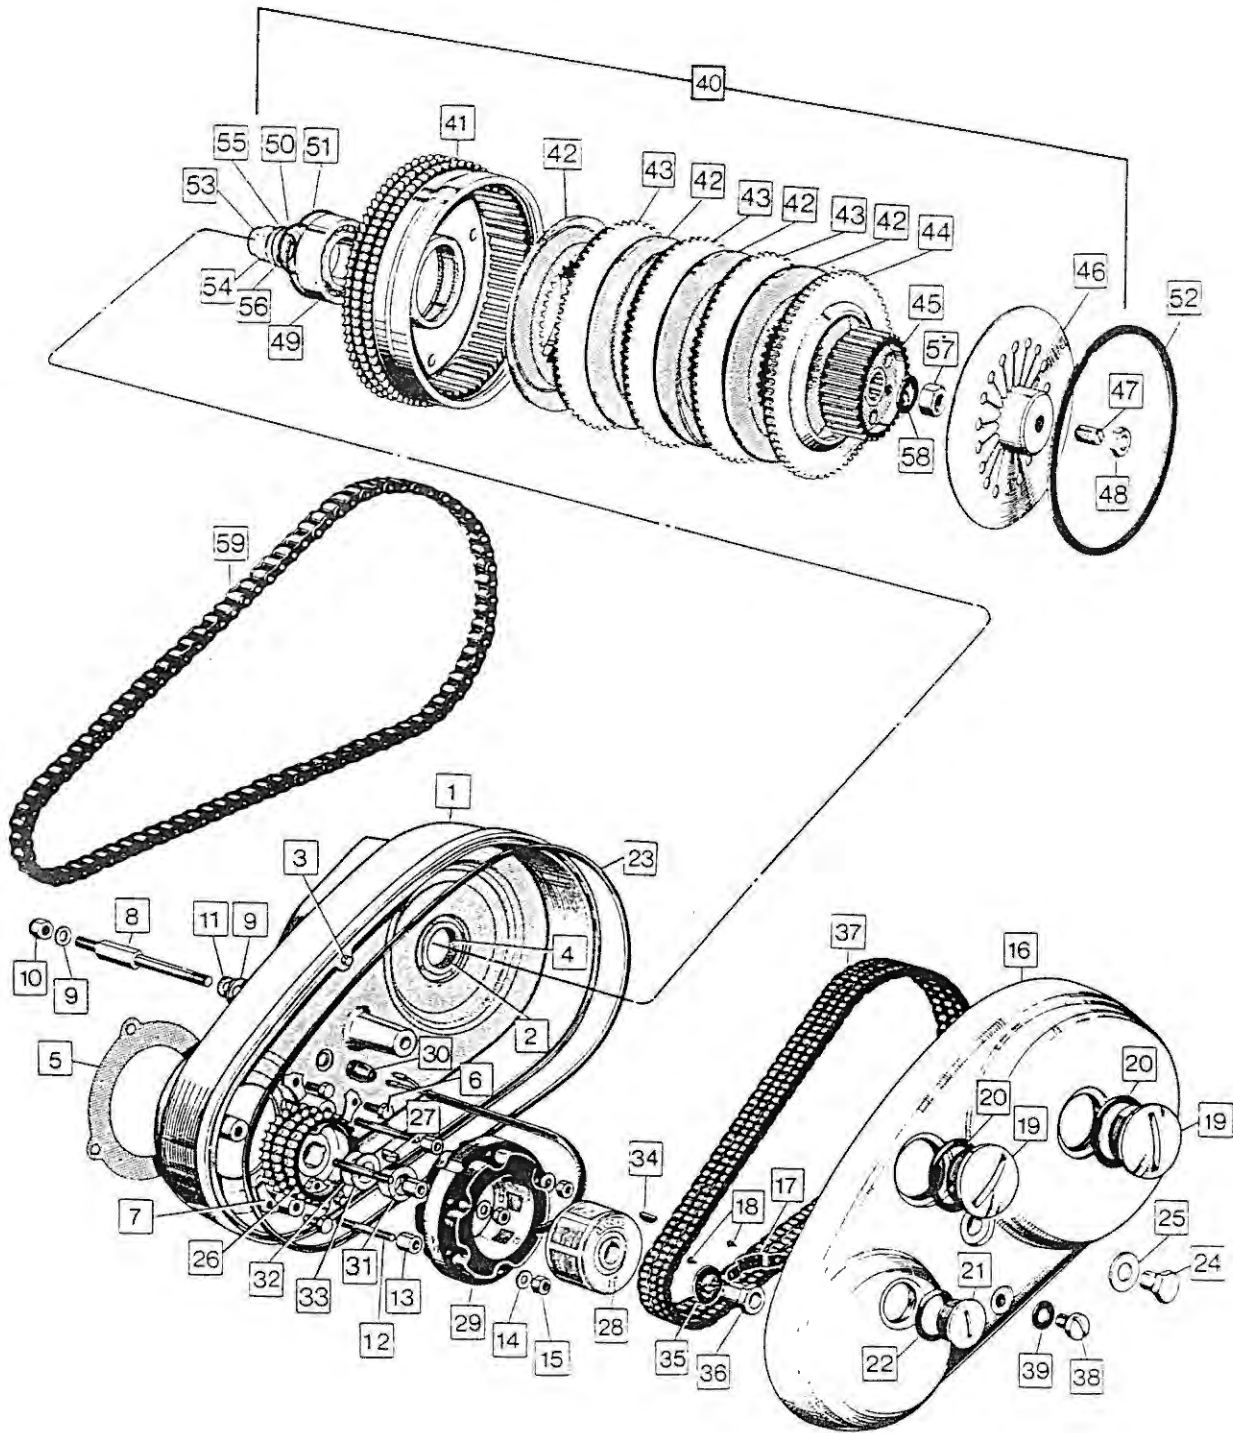

Chaincases, Chains, Sprockets, Clutch, Alternator

CLASSIC
BIKE SPARES

Chaincases, Chains, Sprockets, Clutch, Alternator

8

Plate No.	Part No.	Description	Qty.	Bin No.	Price
1	060374	Chaincase Inner Half c/w Dowels	1	.....	.....
2	060769	Chaincase Oil Seal Disc	2	.....	.....
3	024145	Chaincase Dowel	2	.....	.....
4	012443	Chaincase Felt Seal	1	.....	.....
5	060711	Chaincase to Crankcase Gasket	1	.....	.....
6	060375	Chaincase Fixing Bolt	3	.....	.....
7	060395	Chaincase Fixing Bolt Washer	3	.....	.....
8	060376	Chaincase Centre Stud	1	.....	.....
9	000010	Chaincase Centre Stud Washer	2	.....	.....
10	060397	Chaincase Centre Stud Nut	1	.....	.....
11	060399	Chaincase Centre Stud Shim	AR	.....	.....
12	060386	Stator Stud	3	.....	.....
13	060377	Stator Stud Spacer	3	.....	.....
14	000011	Stator Stud Washer	3	.....	.....
15	060700	Stator Stud Nut	3	.....	.....
16	062585	Chaincase Outer Half with Timing Plate	1	.....	.....
17	060763	Ignition Indicator Plate	1	.....	.....
18	060663	Hammer Drive Screw	2	.....	.....
19	060388	Chain Inspection Cap	2	.....	.....
20	062581	Chain Inspection Cap 'O' Ring	2	.....	.....
21	060659	Timing Inspection Cap	1	.....	.....
22	062580	Timing Inspection Cap 'O' Ring	1	.....	.....
23	060398	Chaincase Band Rubber	1	.....	.....
24	060367	Chaincase Attachment Nut	1	.....	.....
25	060368	Chaincase Attachment Nut Washer	1	.....	.....
26	060383	Engine Sprocket	1	.....	.....
27	NME3682	Engine Sprocket Key	1	.....	.....
28	54213901	Rotor	1	.....	.....
29	47205A	Stator	1	.....	.....
30	060903	Alternator Grommet	1	.....	.....
31	060402	Rotor Spacer	1	.....	.....
32	060665	Rotor Shim .010"	AR	.....	.....
33	060664	Rotor Shim .036"	AR	.....	.....
34	NM.20948	Rotor Key	1	.....	.....
35	NM.24948	Rotor Washer	1	.....	.....
36	060387	Rotor Nut	1	.....	.....
37	060366	Front Chain (Primary)	1	.....	.....
38	062582	Chaincase Oil Level Plug	1	.....	.....
39	062583	Chaincase Oil Level 'O' Ring	1	.....	.....
40	062481	Clutch Complete	1	.....	.....
41	062482	Clutch Sprocket c/w Backplate	1	.....	.....
42	061339	Clutch Friction Plate	4	.....	.....
43	060746	Clutch Plain Plate	3	.....	.....
44	060745	Clutch Pressure Plate	1	.....	.....
45	060743	Clutch Centre	1	.....	.....
46	060770	Clutch Spring Plate with Centre	1	.....	.....
47	061179	Clutch Adjuster	1	.....	.....
48	060005	Clutch Adjuster Nut	1	.....	.....
49	060750	Clutch Bearing	1	.....	.....
50	060753	Clutch Bearing Inner Circlip	1	.....	.....
51	060754	Clutch Bearing Outer Circlip	1	.....	.....
52	060751	Clutch Spring Circlip	1	.....	.....
53	060752	Clutch Location Circlip	1	.....	.....
54	060747	Clutch Location Spacer	1	.....	.....
55	060894	Clutch Location Shim .036"	AR	.....	.....
56	060895	Clutch Location Shim .048"	AR	.....	.....
57	040373	Clutch Fixing Nut	1	.....	.....
58	040374	Clutch Fixing Nut Washer	1	.....	.....
59	017376	Rear Chain	1	.....	.....

CLASSIC
BIKE SPARES

Norton

CLASSIC