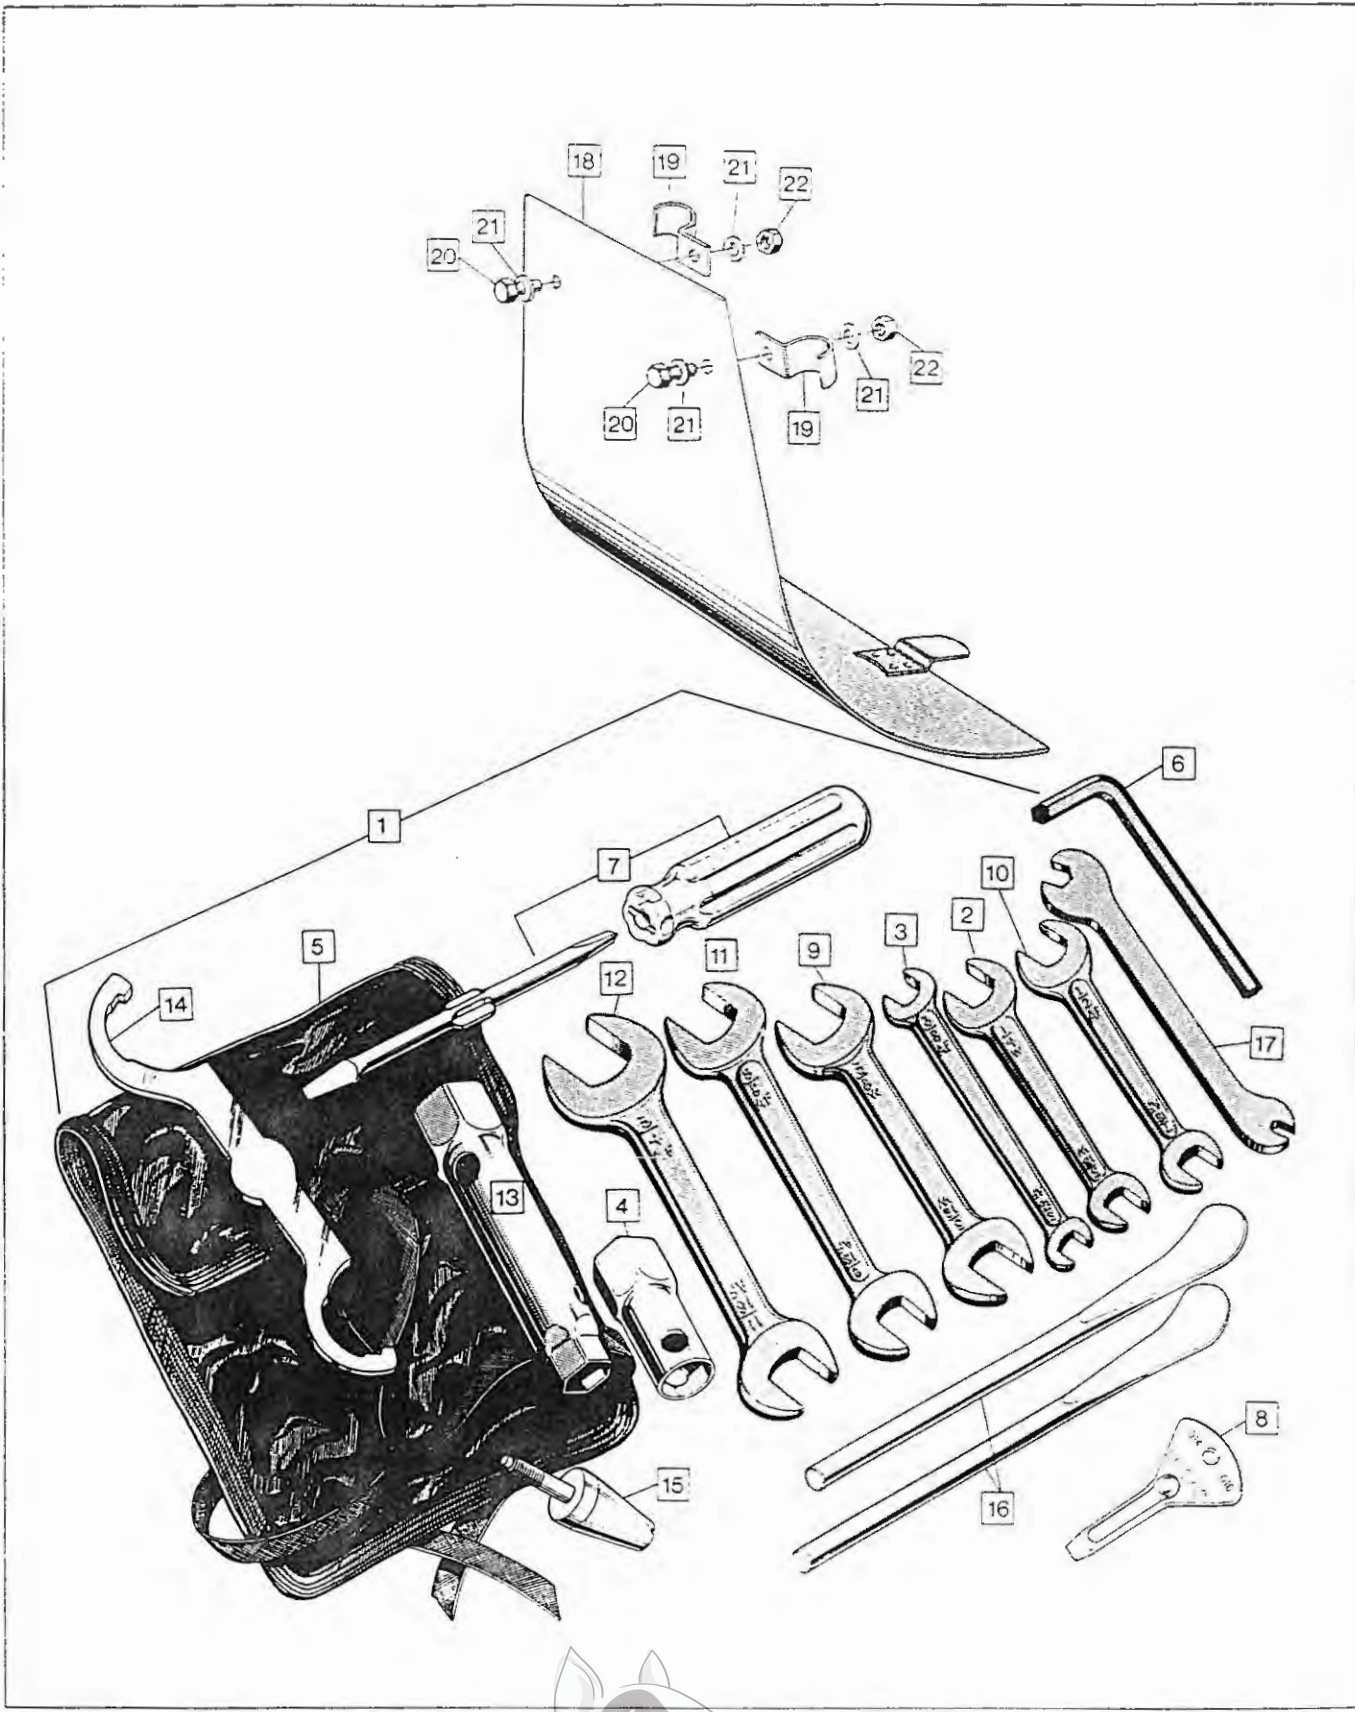

(Blue Lamp not supplied - this is in fairing)

**Norton**

**750  
COMMANDO**

**CLASSIC  
BIKE SPARES**

Toolkit and Skid Plate